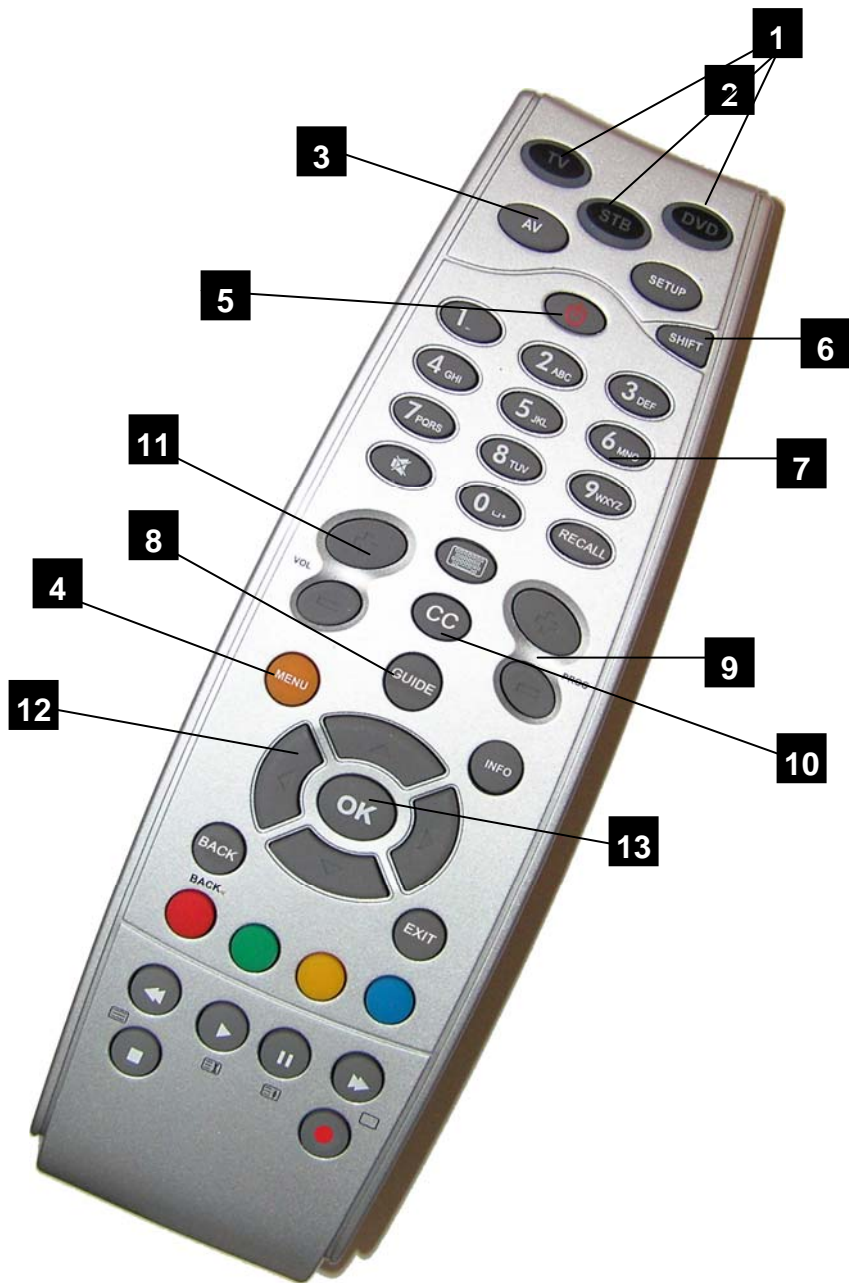

7. Number Keys:

The Number keys (0-9) provide the functions just like your original remote, such as the direct access to program/channel selection.

8. Guide Key:

After pressing the STB device key, the Guide key brings up the on-screen TV Guide.

9. Channel Up / Down Control:

These keys will allow you to move through the channels.

10. CC

The Closed Caption key mutes the volume and allows for closed captioning.

11. Volume Up / Down Control:

These keys will adjust the volume level of your device.

12. Directional Keys

These keys will allow you to navigate through the menu of your device.

13. OK key

This key can be used to verify any Menu operation.

Remote Control Programming Instructions

Setting up the FOCUS 3-MODE (Example: To set up the FOCUS 3-MODE for your television)

- 1. Make sure your device (television) you wish to operate is switched on** (not in standby).
- 2. Find the code for your device in the Code List (page 6-23).** The device codes are listed per device type and brand name. Also the most popular code for each brand is listed first (*Note: If your brand is not listed at all, try the Search Method below*)
- 3. Press the device mode key (e.g. TV)** on the Focus remote for the device you wish to set up.
- 4. Press and hold down SHIFT** until the red light blinks twice (the red light will blink once then twice).
- 5. Enter your four-digit device code** using the number keys. The red light will blink twice.
- 6. Aim the FOCUS 3-MODE remote at your device (television) and press POWER.** If your device switched off, the FOCUS 3-MODE is ready to operate your device.