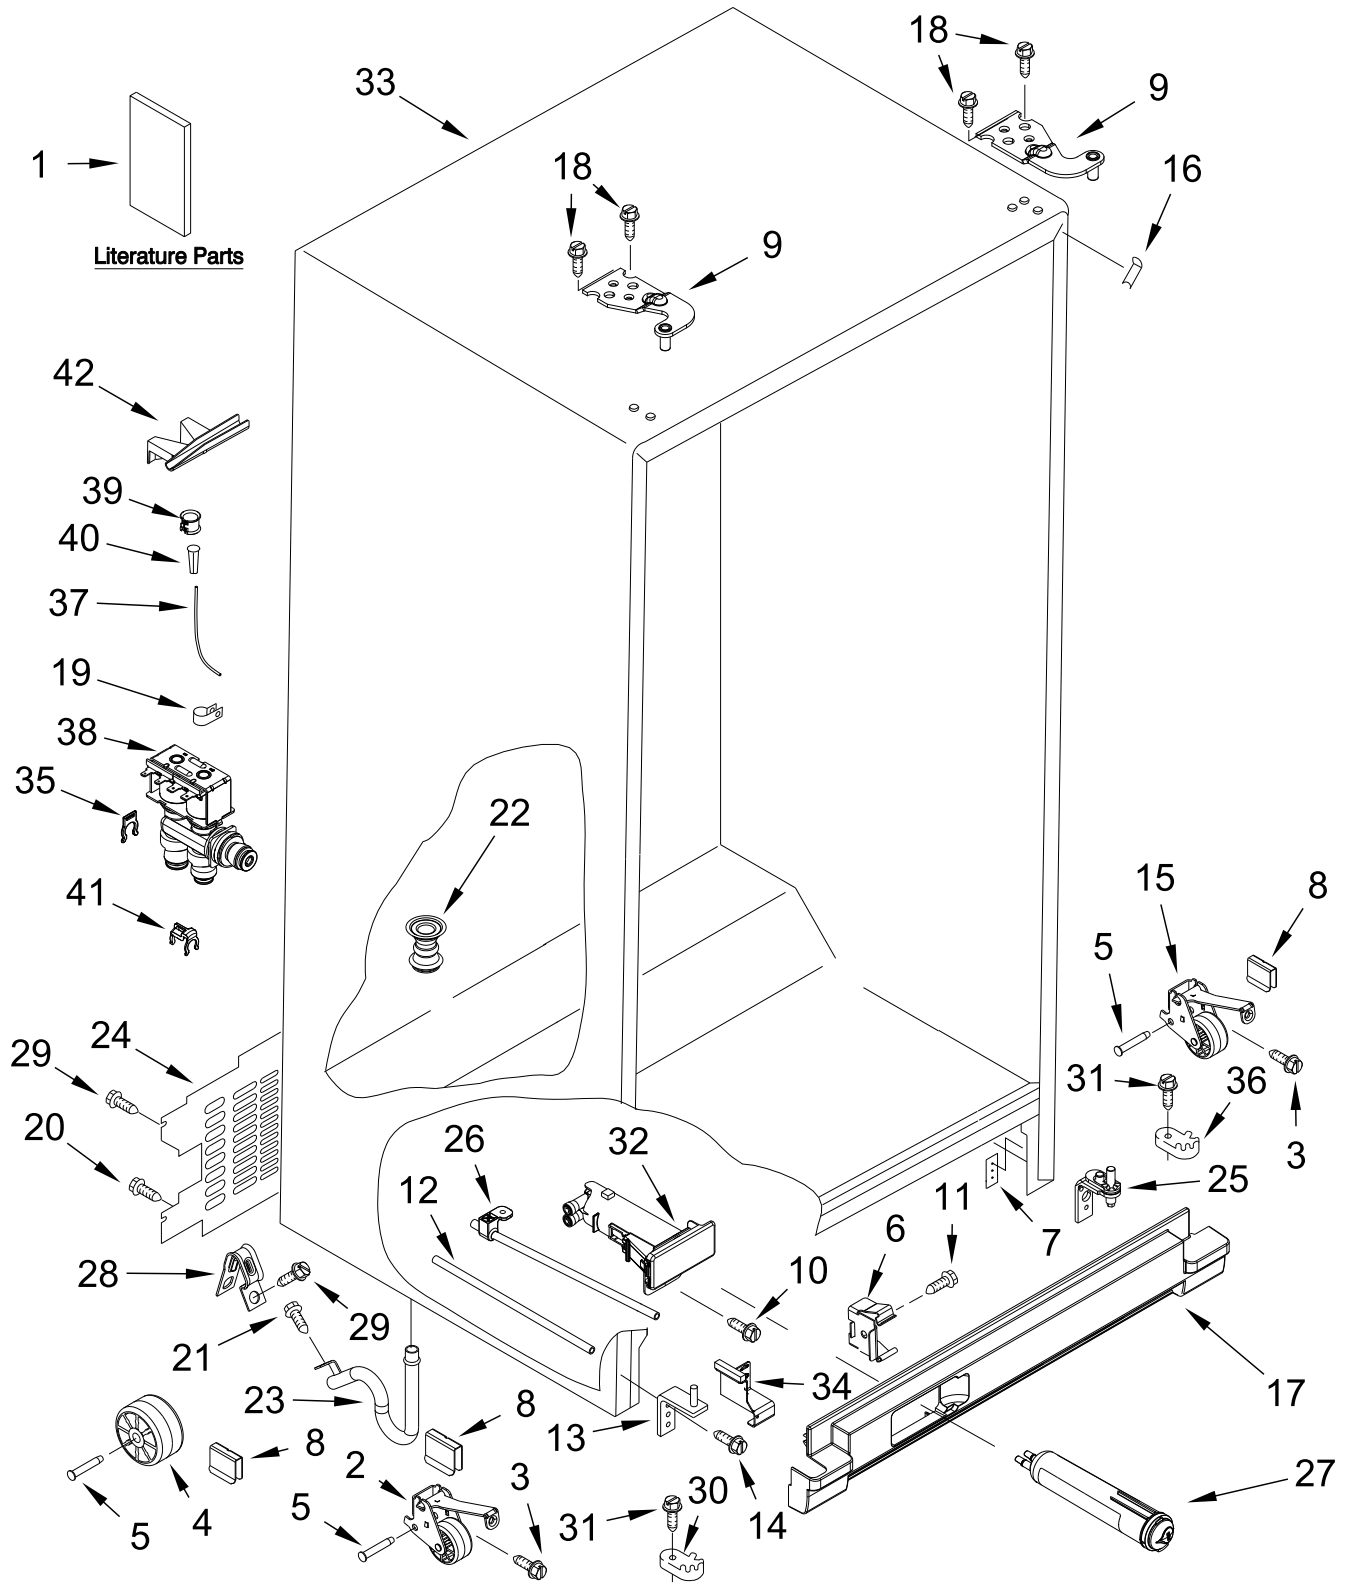

CABINET PARTS

CABINET PARTS

<u>Illus. No.</u>	<u>Part No.</u>	<u>Description</u>	<u>Illus. No.</u>	<u>Part No.</u>	<u>Description</u>	<u>Illus. No.</u>	<u>Part No.</u>	<u>Description</u>
1		Literature Parts	13	W11093938	Assembly, Bottom Hinge (Freezer)	28	549193	Clamp, Power Cord
	W11125069	Tech Sheet				29	W10141645	Screw
	W11125070	Tech Sheet (French)	14	3400113	Screw	30	W11095731	Closer, Door (Freezer)
	W11105306	Use and Care Guide	15		Assembly, Roller	31	W10142234	Screw
	W11090518	Energy Guide		W10304659	Right Hand	32		Housing, Water Filter
2		Assembly, Roller	16		Filler, Wrapper		W11036340	White
	W10304660	Left Hand		W11189128	White		W11036341	Black
3	2152958	Screw		W11189127	Black	33		Cabinet (Not A Servicable Part)
4	2150304	Roller	17		Grille			
5	2262072	Axle, Roller		W11226340	White	34	W10897565	Assembly, Bracket
6	2155013	Clip, Grille		W11226342	Black	35	W11175632	Locking Ring (1/4)
7	W11036715	Plate, Screw (Refrigerator)	18	W10308750	Screw (White)		W11175631	Locking Ring (5/16)
	W10904380	Plate, Screw (Freezer)		W10308751	Screw (Black)	36	W10905504	Closer, Lower Cam Door (Refrigerator)
8	W11087168	Clip, Roller	19	M0108107	Clamp, Tube			
9		Hinge, Top	20	489290	Screw	37	W10357076	Tube, Water
	W10922200	White (Refrigerator)	21	489464	Screw	38	W10179146	Assembly, Filter Valve
	W10922201	White (Freezer)	22	2304888	Fitting, Drain	39	W10329003	Clamp, Tube
	W10922216	Black (Refrigerator)	23	W10153550	Extension, Drain Fitting	40	2181939	Insert, Tube
	W10922217	Black (Freezer)	24	W10904634	Cover, Unit	41	W11091654	Connector, Double Lock
10	489500	Screw	25	W11097327	Assembly, Bottom Hinge (Refrigerator)	42	2209774	Chute, Water
11	W10141604	Screw	26	W10900449	Tube, Filter Inlet			
12	W10900447	Tube, Filter Outlet	27	W10735398	Filter, Water