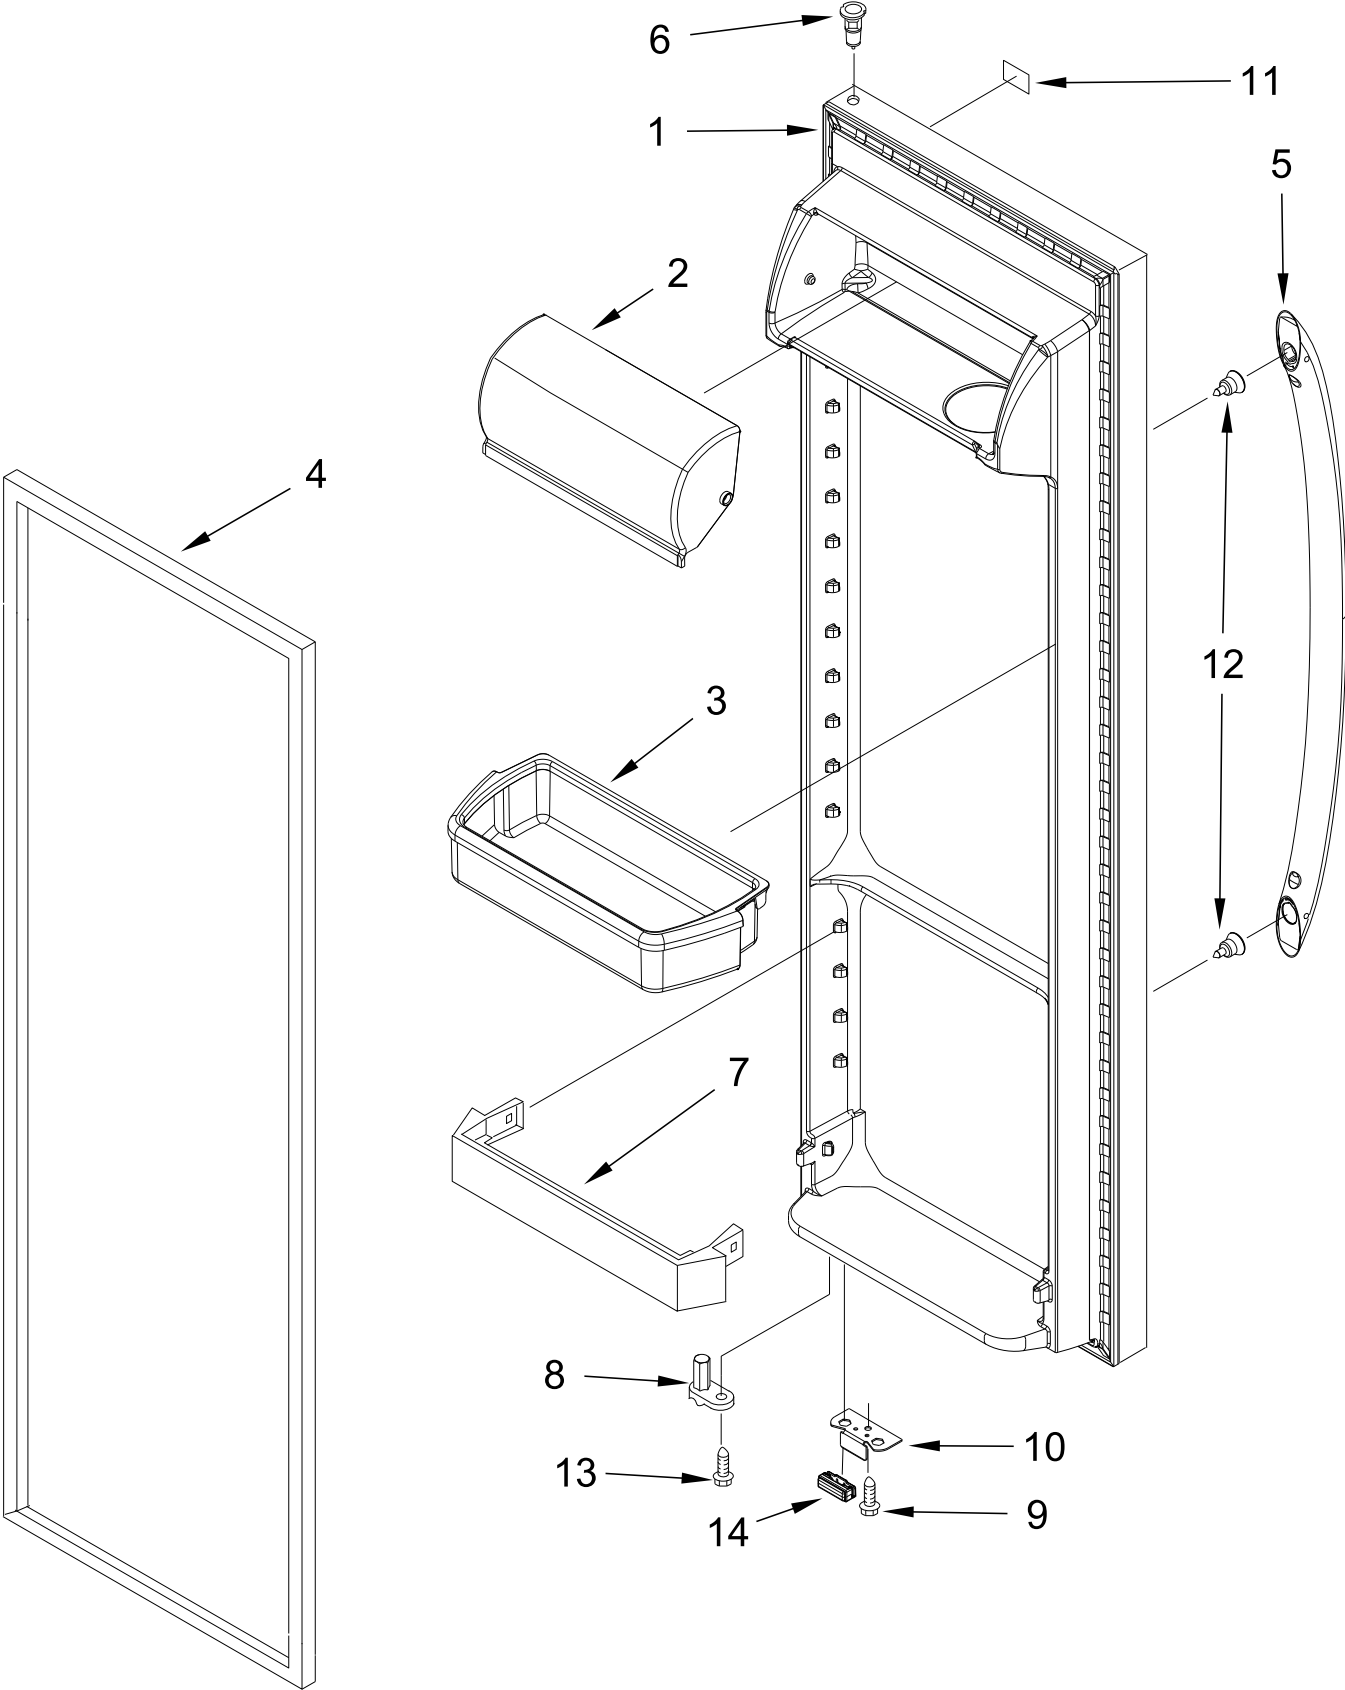

MOTOR AND ICE CONTAINER PARTS

<u>Illus.</u> <u>No.</u>	<u>Part No.</u>	<u>Description</u>	<u>Illus.</u> <u>No.</u>	<u>Part No.</u>	<u>Description</u>	<u>Illus.</u> <u>No.</u>	<u>Part No.</u>	<u>Description</u>
1	W11210541	Bracket, Motor	16	W10278733	Blade, Rotary C	32	489236	Ring, Retainer
2	W10884561	Motor, Dispenser	17	489234	Washer, Plain Upper Cam	33	W10698668	Coupling, Ice Conveyor
3	2152713	Assembly, Solenoid	18	W10181990	Blade, Fixed	34	W10300022	Assembly, Icemaker
4	W11204001	Lens, Light	19	W10189708	Block, Blade	35	W10508644	Harness, Icemaker
5	W10138206	Spacer - Crusher Housing	20	489229	Pin, Roll	36	W10512602	Arm, Shut Off
6	W11082352	Assembly, Ice Dispenser Wiring	21	W10295082	Auger	37	W10289690	Cover, Icemaker
7	489399	Screw	22	W10698642	Drum	100	W10558423	Ice Container, Complete
8	W10169511	Coupling, Motor	23	W10403781	Baffle, Floating			
9	W10189191	Cover, Ice Container Front	24	1119018	Nut, Bearing			
10	W10189202	Ice Door	25	W10838981	Arm, Control			
11	W10670845	Container, Ice	26	1119020	Spring, Return			
12	W11032812	Spacer, Step	27	1119021	Clip, Retainer (Dispenser Rod)			
13	W11032808	Spacer, Flat	28	488886	Screw			
14	W10278731	Blade, Rotary A	29	W10185018	Housing, Crusher			
15	W10278732	Blade, Rotary B	30	1119017	Deflector, Ice			
			31	489234	Washer, Plain Upper Cam			

REFRIGERATOR DOOR PARTS