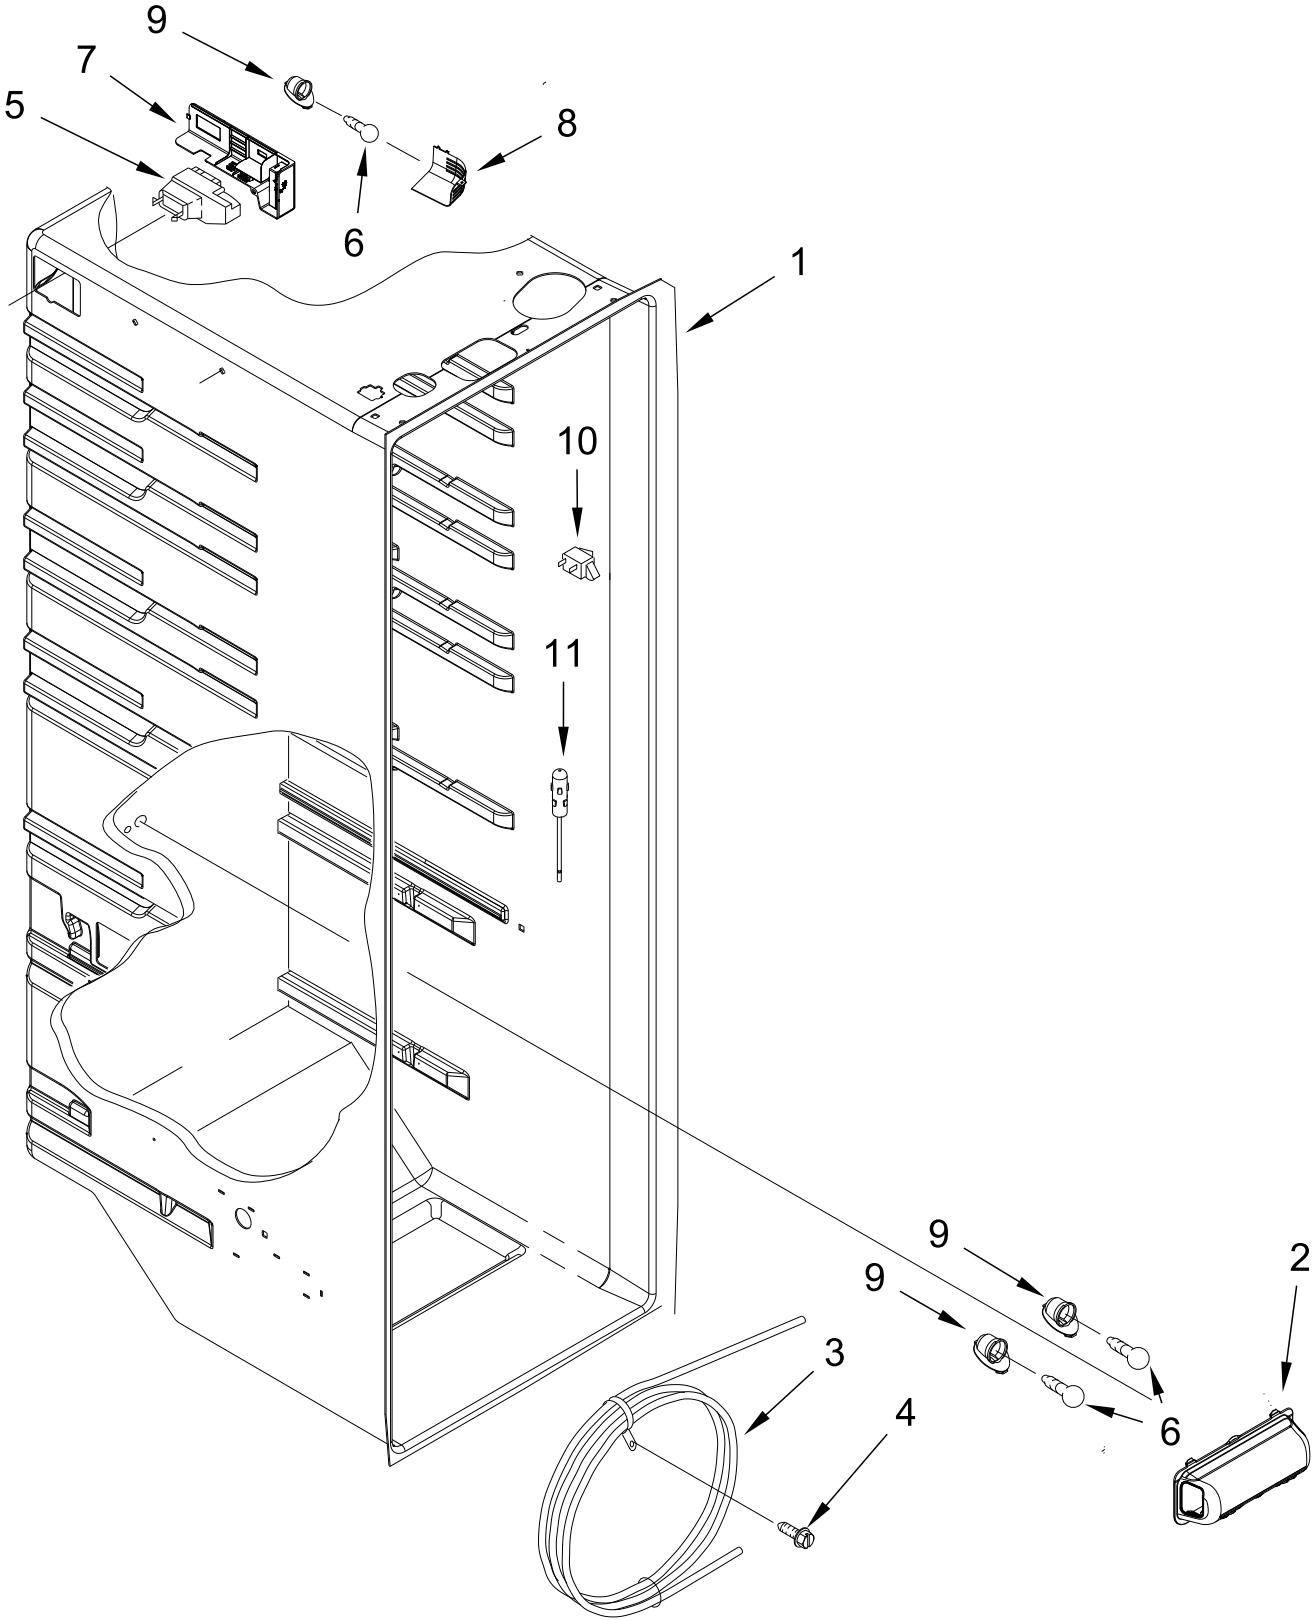

REFRIGERATOR LINER PARTS

REFRIGERATOR LINER PARTS

<u>Illus.</u> <u>No.</u>	<u>Part No.</u>	<u>Description</u>	<u>Illus.</u> <u>No.</u>	<u>Part No.</u>	<u>Description</u>	<u>Illus.</u> <u>No.</u>	<u>Part No.</u>	<u>Description</u>
1		Liner (Not A Serviceable Part)	4	W10141518	Screw	8	W10900030	Cover, Light
			5	W11179392	Diffuser, Air	9	W10134764	Socket, Light
2	W10166130	Lens, Light (Includes Gasket)	6	2311792	Bulb, Light	10	1118894	Switch, Rocker Arm
3	W11222026	Tubing, Water Reservoir	7	W11026017	Assembly, Control Box (Includes Electronic Control)	11	W10384183	Thermistor