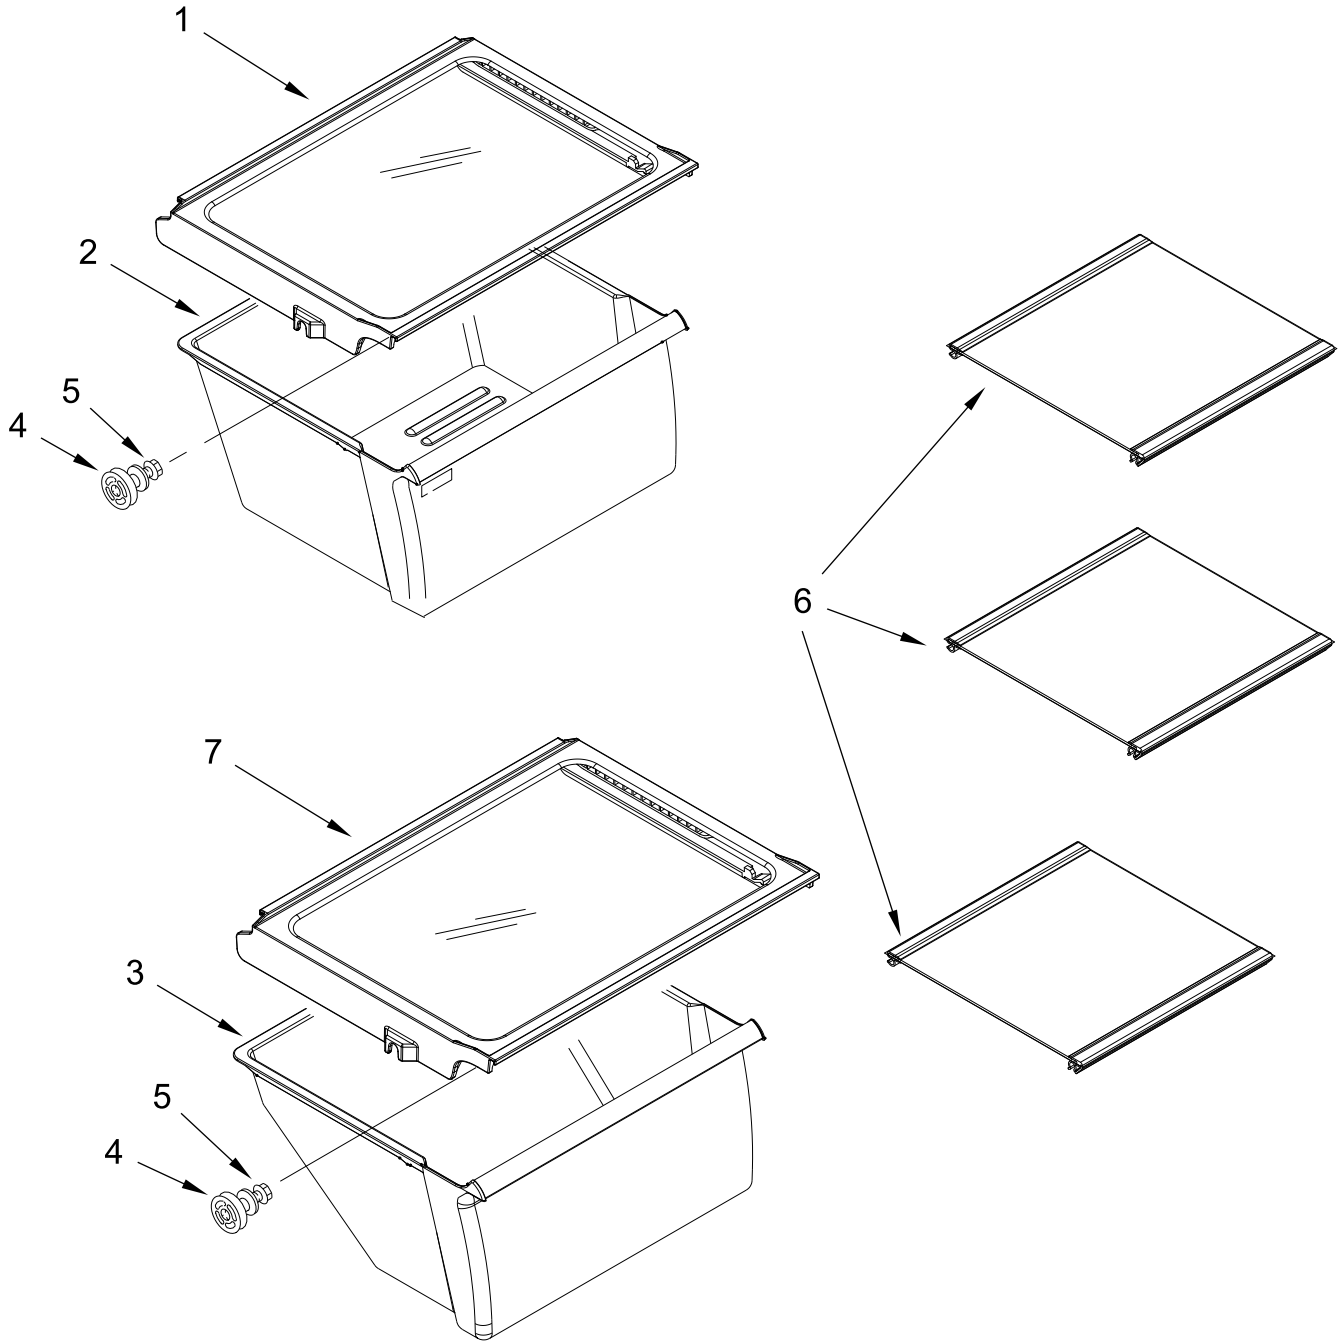

REFRIGERATOR SHELF PARTS

REFRIGERATOR SHELF PARTS

<u>Illus.</u> <u>No.</u>	<u>Part No.</u>	<u>Description</u>	<u>Illus.</u> <u>No.</u>	<u>Part No.</u>	<u>Description</u>	<u>Illus.</u> <u>No.</u>	<u>Part No.</u>	<u>Description</u>
1	W11205399	Cover, Crisper	4	W10173126	Assembly, Shelf Stud	6	W11135530	Assembly, Shelf
2	W10902068	Pan, Crisper	5	W10191954	Screw	7	W10904001	Holder, Pan
3	W11035216	Pan, Meat