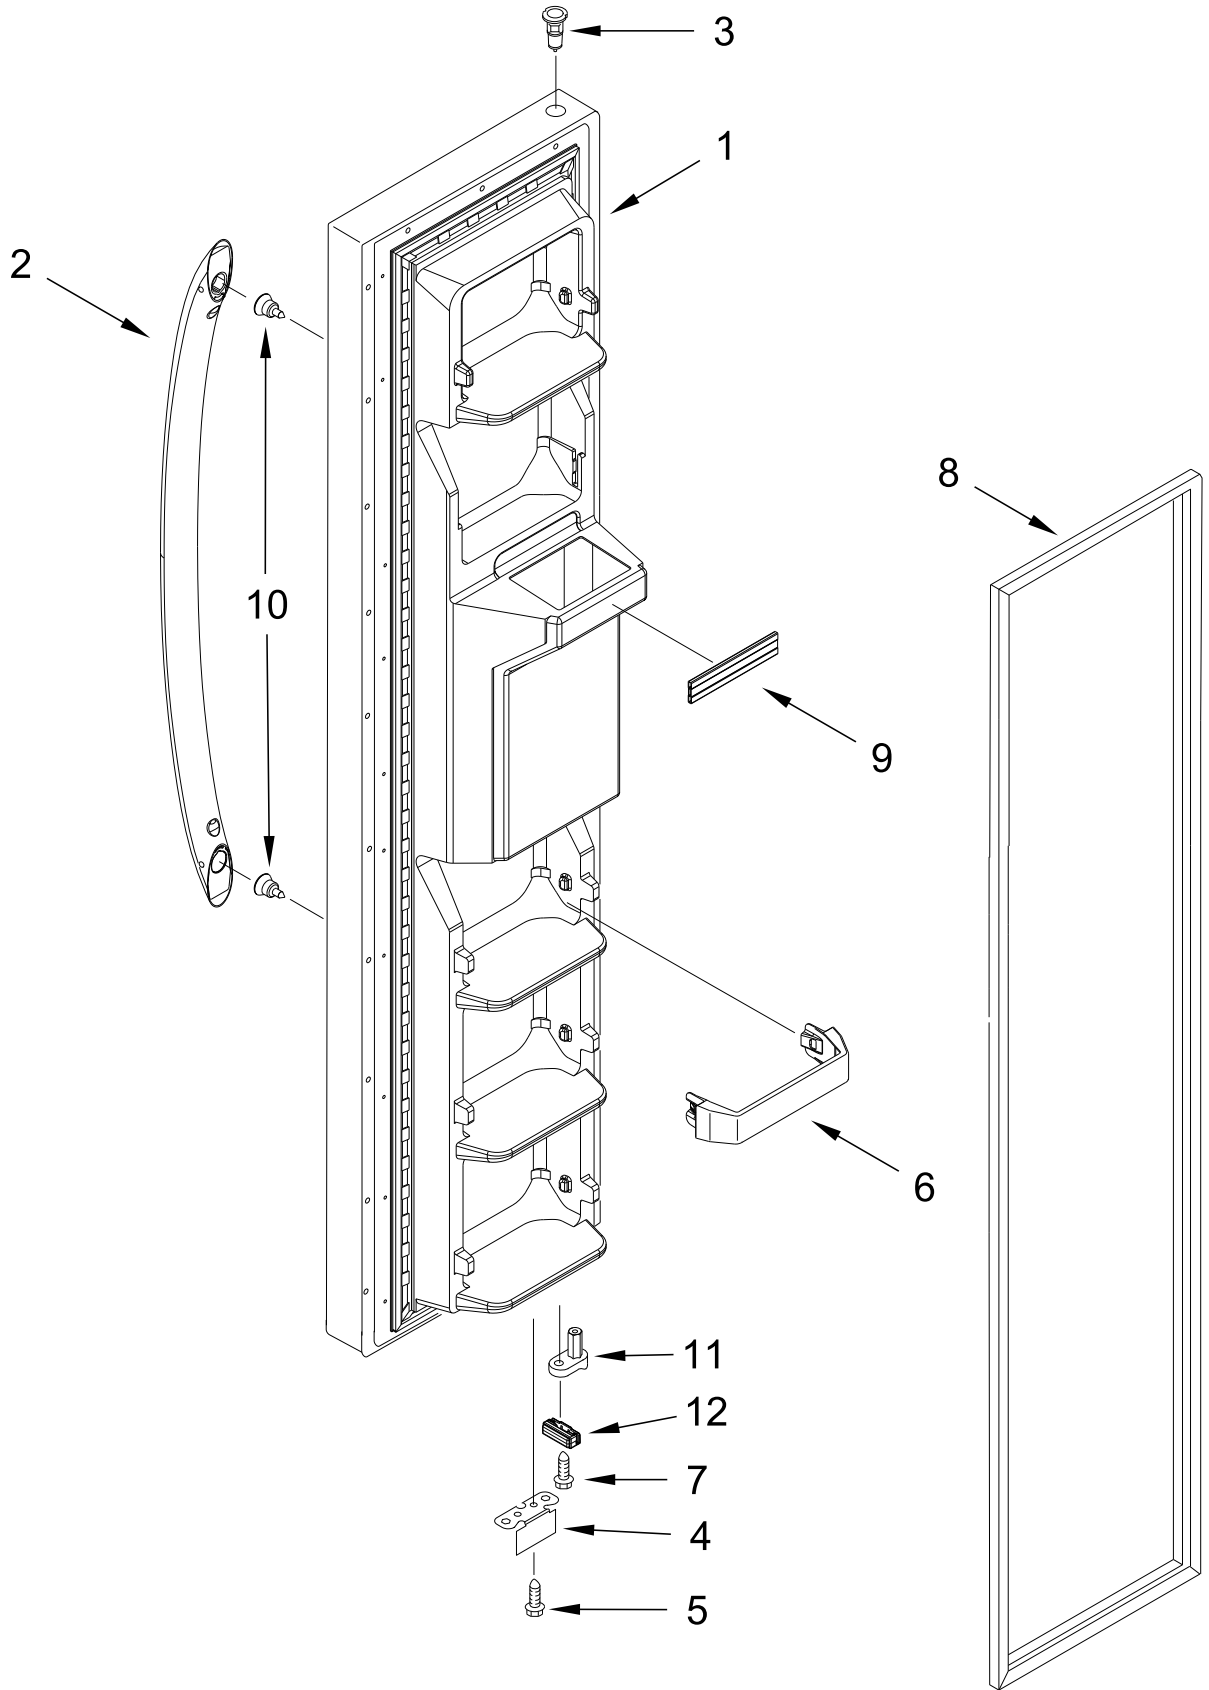

FREEZER DOOR PARTS