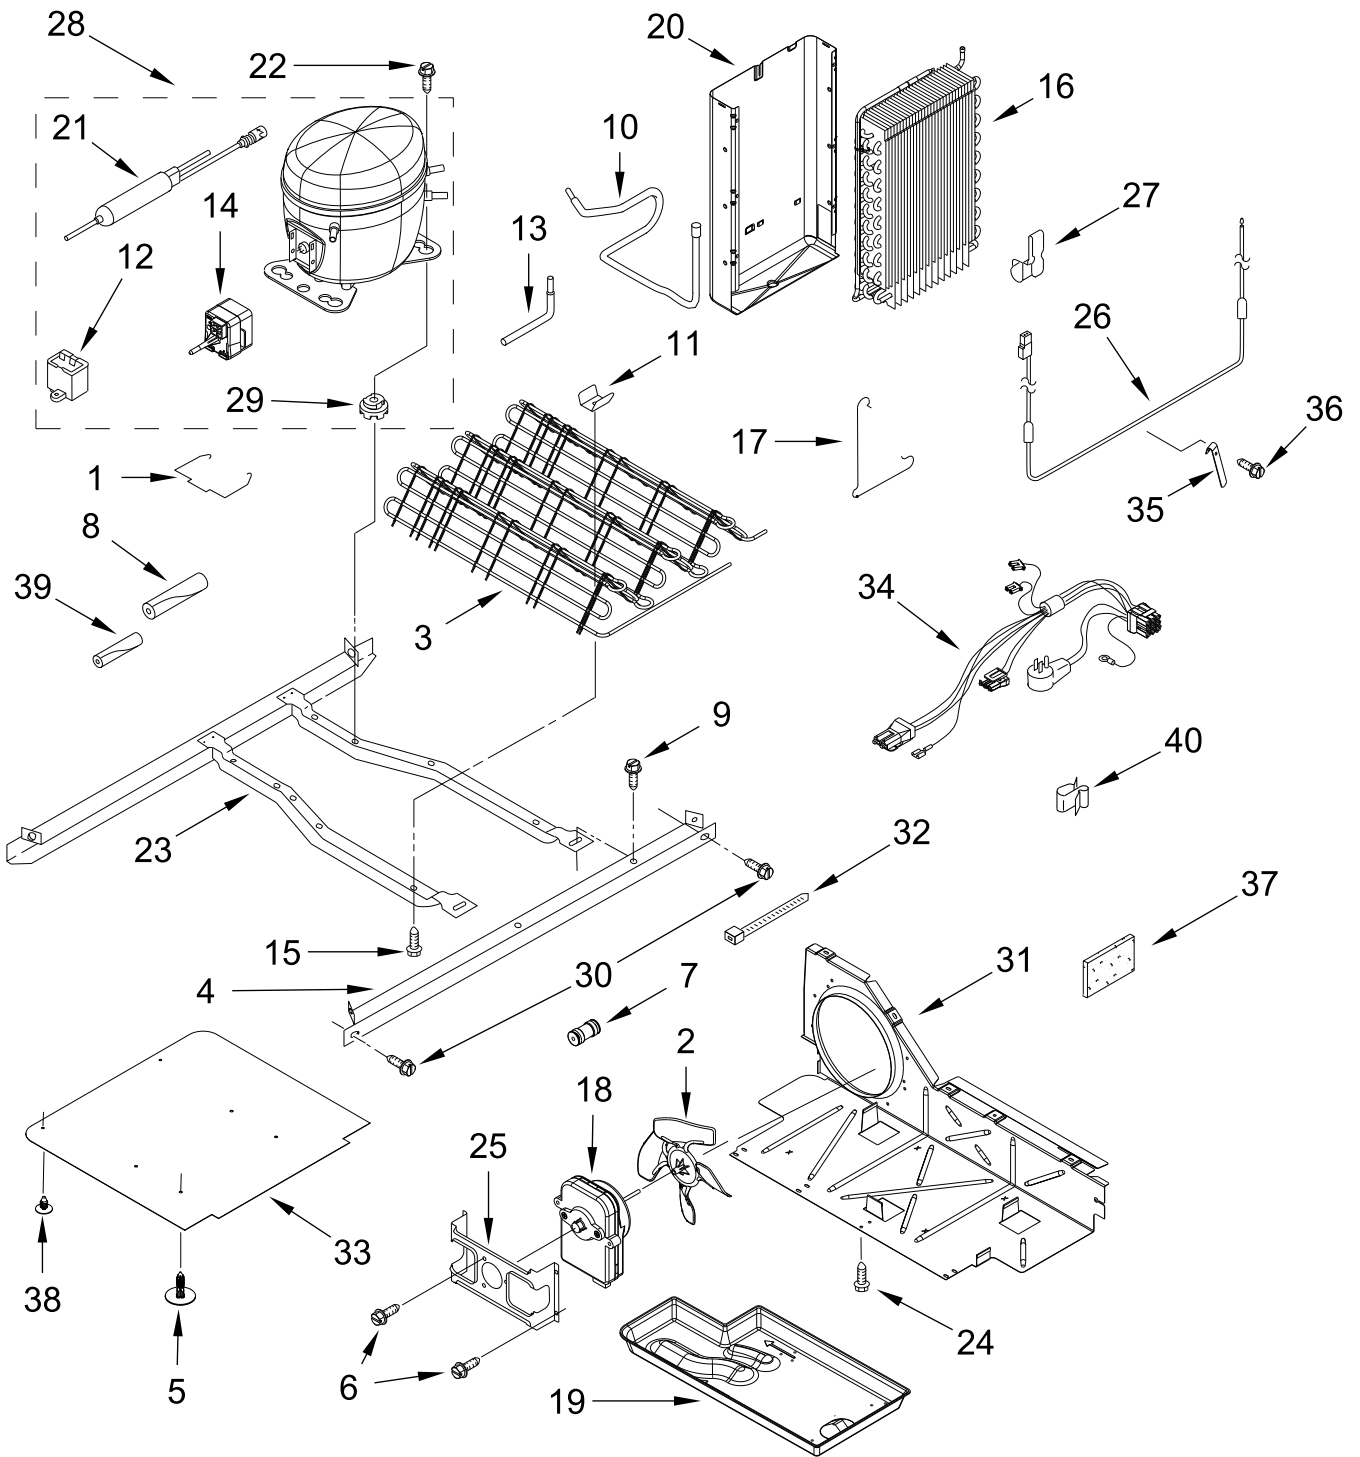

UNIT PARTS

UNIT PARTS

<u>Illus.</u> <u>No.</u>	<u>Part No.</u>	<u>Description</u>	<u>Illus.</u> <u>No.</u>	<u>Part No.</u>	<u>Description</u>	<u>Illus.</u> <u>No.</u>	<u>Part No.</u>	<u>Description</u>
1	2212996	Strap, Bale	20	W10194475	Assembly, Heat Shield and Drain Pan	35	W10895163	Probe, Heat
2	2225834	Blade, Fan				36	489478	Screw
3	W10904626	Assembly, Condenser	21	W10771114	Drier	37	2169104	Insulation, Sound Deadening
4	W10900442	Rail, Unit Mounting	22	489473	Screw	38	W10000080	Retainer, Push-In
5	489396	Clip	23	W10900446	Frame, Unit Mounting (Includes Unit Mounting Rail)	39	2264838	Sleeve
6	8533993	Screw	24	489464	Screw	40	2326941	Clip, Wire
7	W10271541	Connector, Union	25	2181929	Bracket, Fan Mounting			FOLLOWING PARTS NOT ILLUSTRATED
8	2161302	Sleeve	26	2188175	Heater, Defrost		978025	Valve, Access (1/4")
9	489427	Screw	27	2304287	Clip		978026	Valve, Access (5/16")
10	W10745337	Tube, Suction	28	W10253005	Compressor (Also Order 876765 Tube Kit)		978027	Valve, Access (3/8")
11	2311725	Clip, Condenser	29	W10836504	Grommet, Compressor		978029	Valve, Access (5/8")
12	W10350564	Capacitor	30	489340	Bolt		978030	Valve, Access (3/4")
13	2325479	Tube, Process	31	W10897567	Baffle, Air		876764	Valve, Access (3/16")
14	W10197428	Device, Combination Start (Start Relay and Overload)	32	W10155270	Cable Tie			REFRIGERANT CHARGE
15	8281232	Screw	33	W10897560	Assembly, Unit Cover (Bottom)			5.5 oz (R-134A)
16	2188823	Evaporator	34	W10670169	Assembly, Unit Wire (Includes Power Cord)			
17	2161324	Clip, Defrost Heater						
18	W10522629	Motor, Condenser Fan						
19	W10897557	Tray, Evaporator