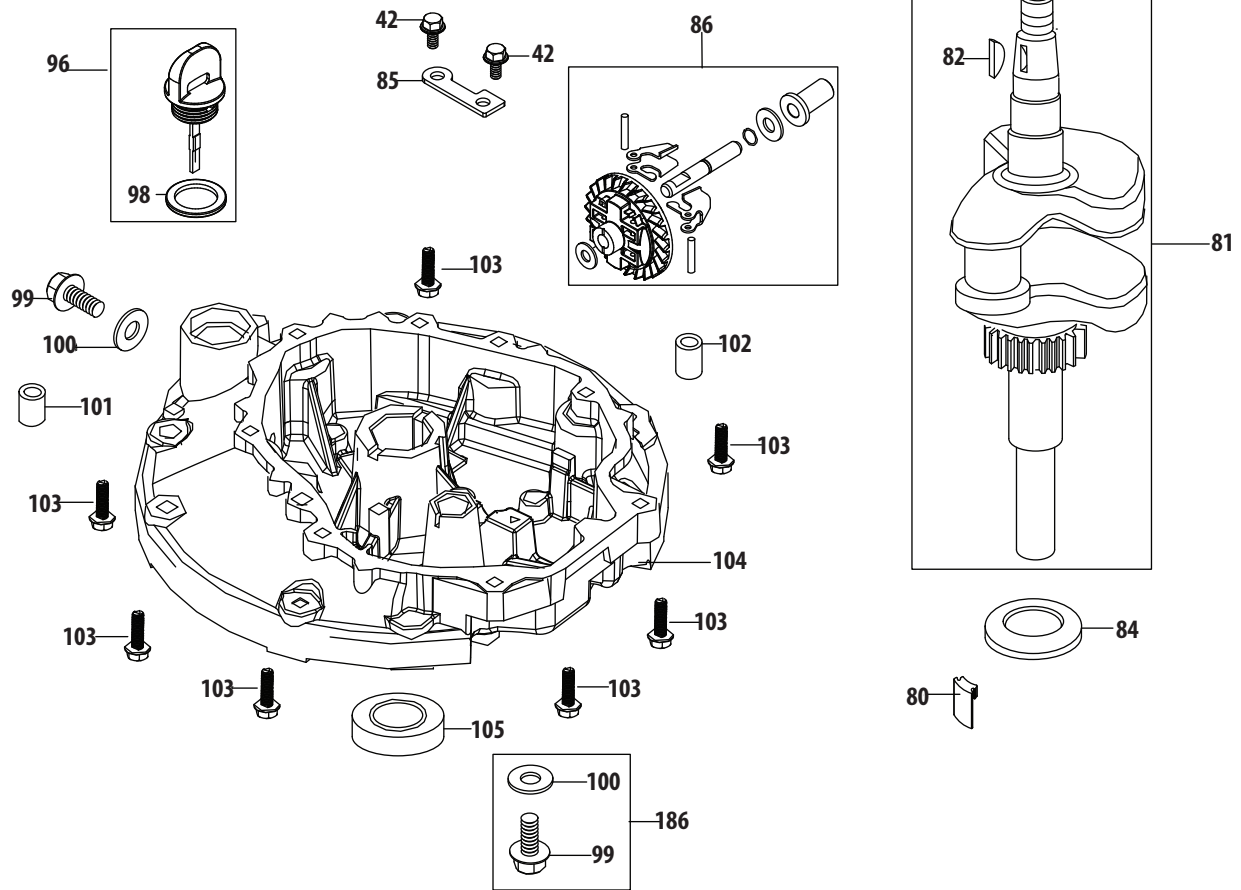

1P65NU Crankshaft & Crankcase Cover

Ref.	Part Number	Description
42	710-04916	Bolt
80	951-11733	Oil Return Seal
81	951-11682	Crankshaft Assembly
82	951-10307	Flywheel Key
84	736-04491	Crankshaft Thrust Washer
85	951-11609	Governor Gear Mounting Plate
86	951-11549	Governor Gear/Shaft Assembly
96	951-10617	Dipstick Assembly
98	951-11734	Dipstick O-Ring

Ref.	Part Number	Description
99	710-04906	Oil Drain Plug
100	736-04440	Oil Drain Plug Washer
101	715-04089	Crankcase Cover Dowel Pin 9x14
102	715-04092	Crankcase Cover Dowel Pin 7x14
103	710-04920	Bolt M6X28
104	951-11823	Crankcase Cover
105	951-11545	Lower Crankshaft Seal
186	951-10370	Oil Drain Plug And Washer Ass'y