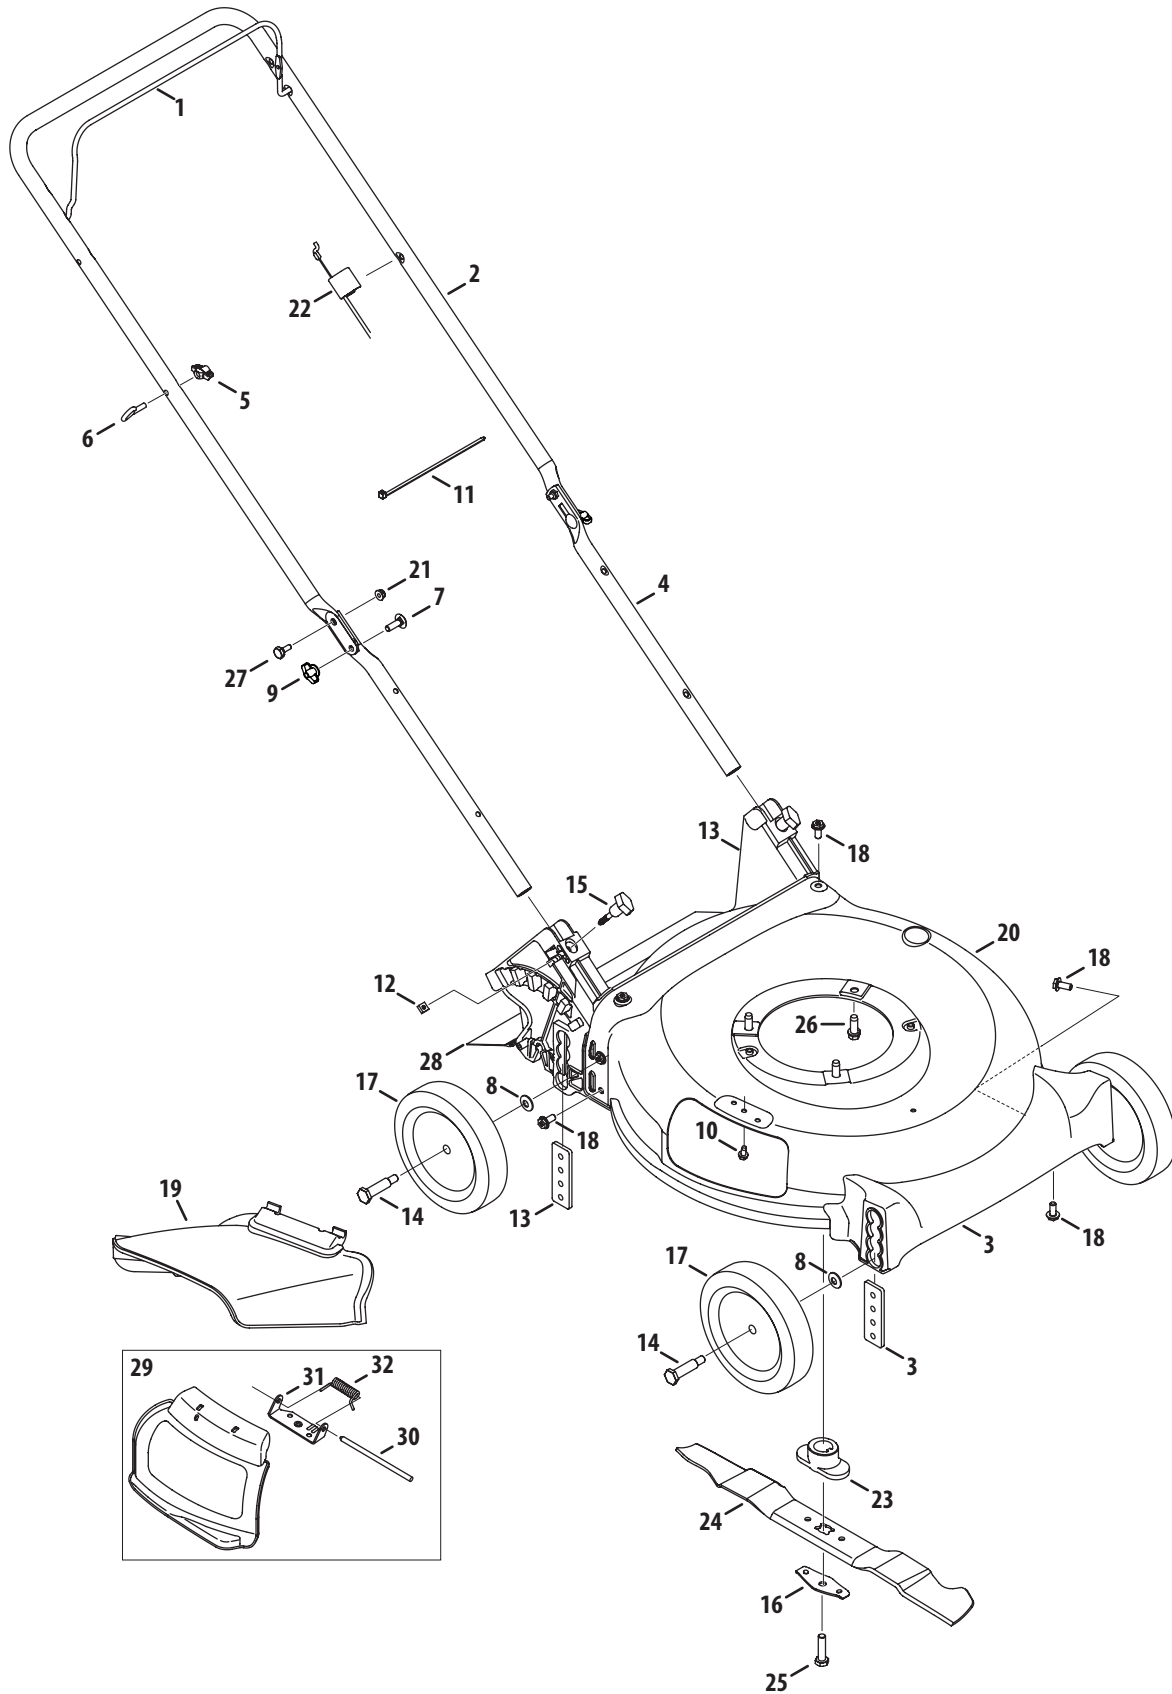

Model 11A-A56

Ref No.	Part Number	Description
1	747-05184A	Blade Control
2	749-04680	Upper Handle
3	631-04516A	Front Cover Assembly
4	749-04608A	Lower Handle
5	720-0279	Wing Nut
6	710-1205	Rope Guide
7	710-04998	Carriage Screw ,5/16-18
8	736-0105	Washer, .401 x .870 x .060
9	720-04122	Wing Knob
10	710-05073	Screw, 1/4-20 x .500
11	725-0157	Cable Tie
12	712-04222	Nut, Sq., 1/4-20
13	631-04557A	Rear Baffle
14	738-04466	Shoulder Screw
15	720-04123A	Wing Nut
16	736-0524B	Blade Bell Support
17	734-04063A	Wheel, 7" Star-Dia., Oys. Gray
18	710-04995A	Screw, 5/16-14 x .750
19	731-07486	Side Chute
20	787-01869A	Deck , 21"
21	712-04064	Nut, Flange Lock, 1/4-20
22	946-0957	Control Cable
23	748-0376E	Blade Adapter
24	942-0741A	Mulching Blade
25	710-1044	Screw , 3/8-24 x 1.50
26	710-04683A	TT Sems Screw, 3/8-16 x 1.0
27	738-04419A	Sldr. Screw, .375 x .126 x 1/4-20
28	731-07203	Trail shield
29	987-02516	Hinged Mulch Plug Assembly
30	747-0710A	Hinge Pin
31	787-01779	Chute Deflector Bracket
32	732-1014C	Torsion Spring