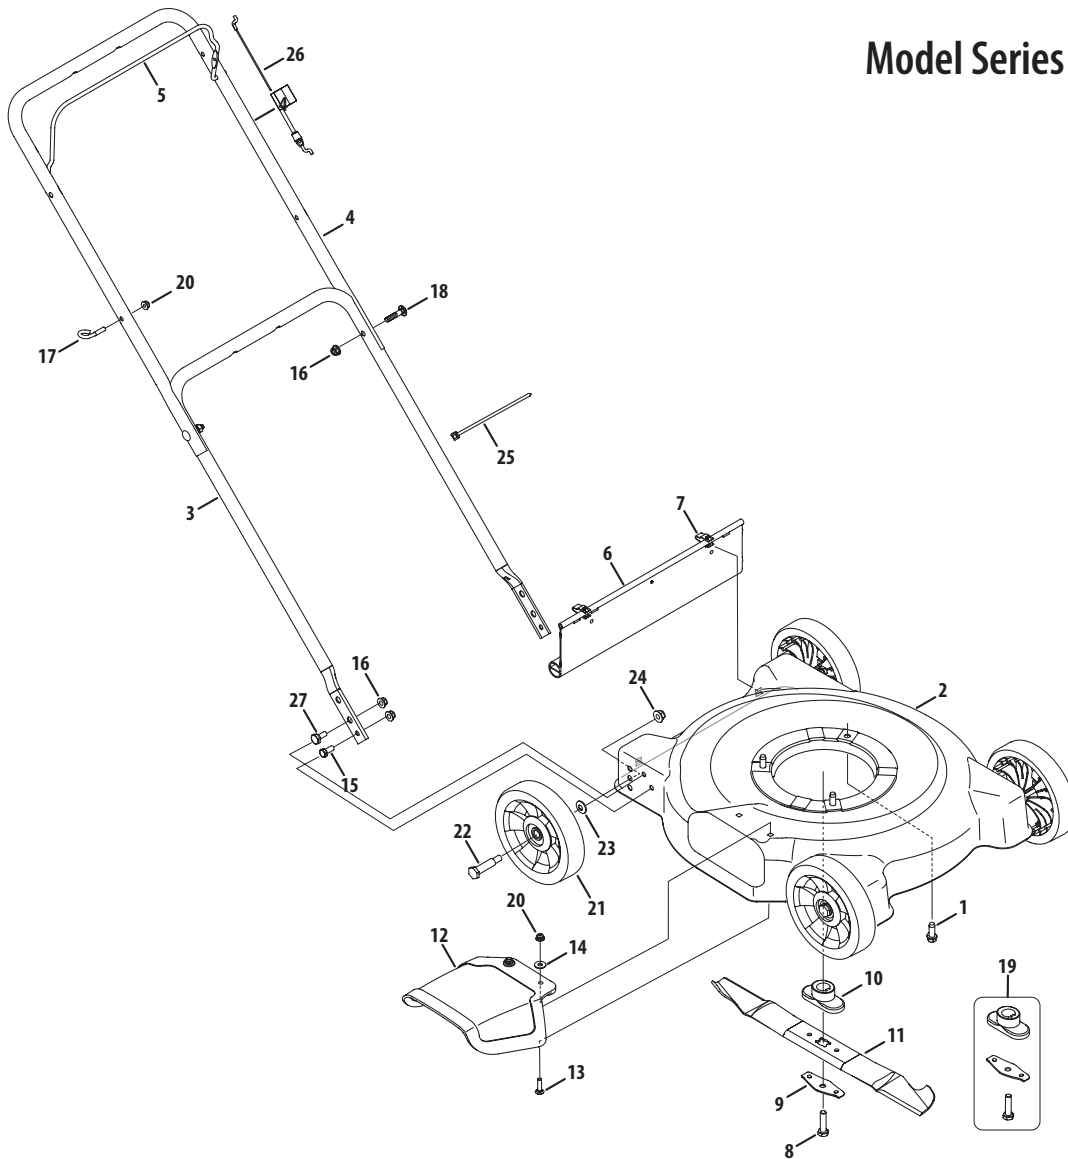

Ref.	Part Number	Description
1	710-0654A	Hex Ind. Washer Screw, 3/8-16 x 1.0
2	787-01759-0638	Cutting Deck, 20" - Red
	787-01759-0709	Cutting Deck, 20" - Green
3	749-04037	Lower Handle
4	749-1092A	Upper Handle
5	747-1161A	Blade Control
6	731-06953	Rear Flap
7	732-04631A	Hinge Clip
8	710-1044	Screw, 3/8-24 x 1.5"
9	736-0524B	Blade Bell Support
10	748-0376E	Blade Adapter
11	942-0640	Cutting Blade
12	731-0064	Discharge Chute
13	710-0932A	Carriage Screw, 1/4-20 x 1.0"
14	736-0173	Flat Washer