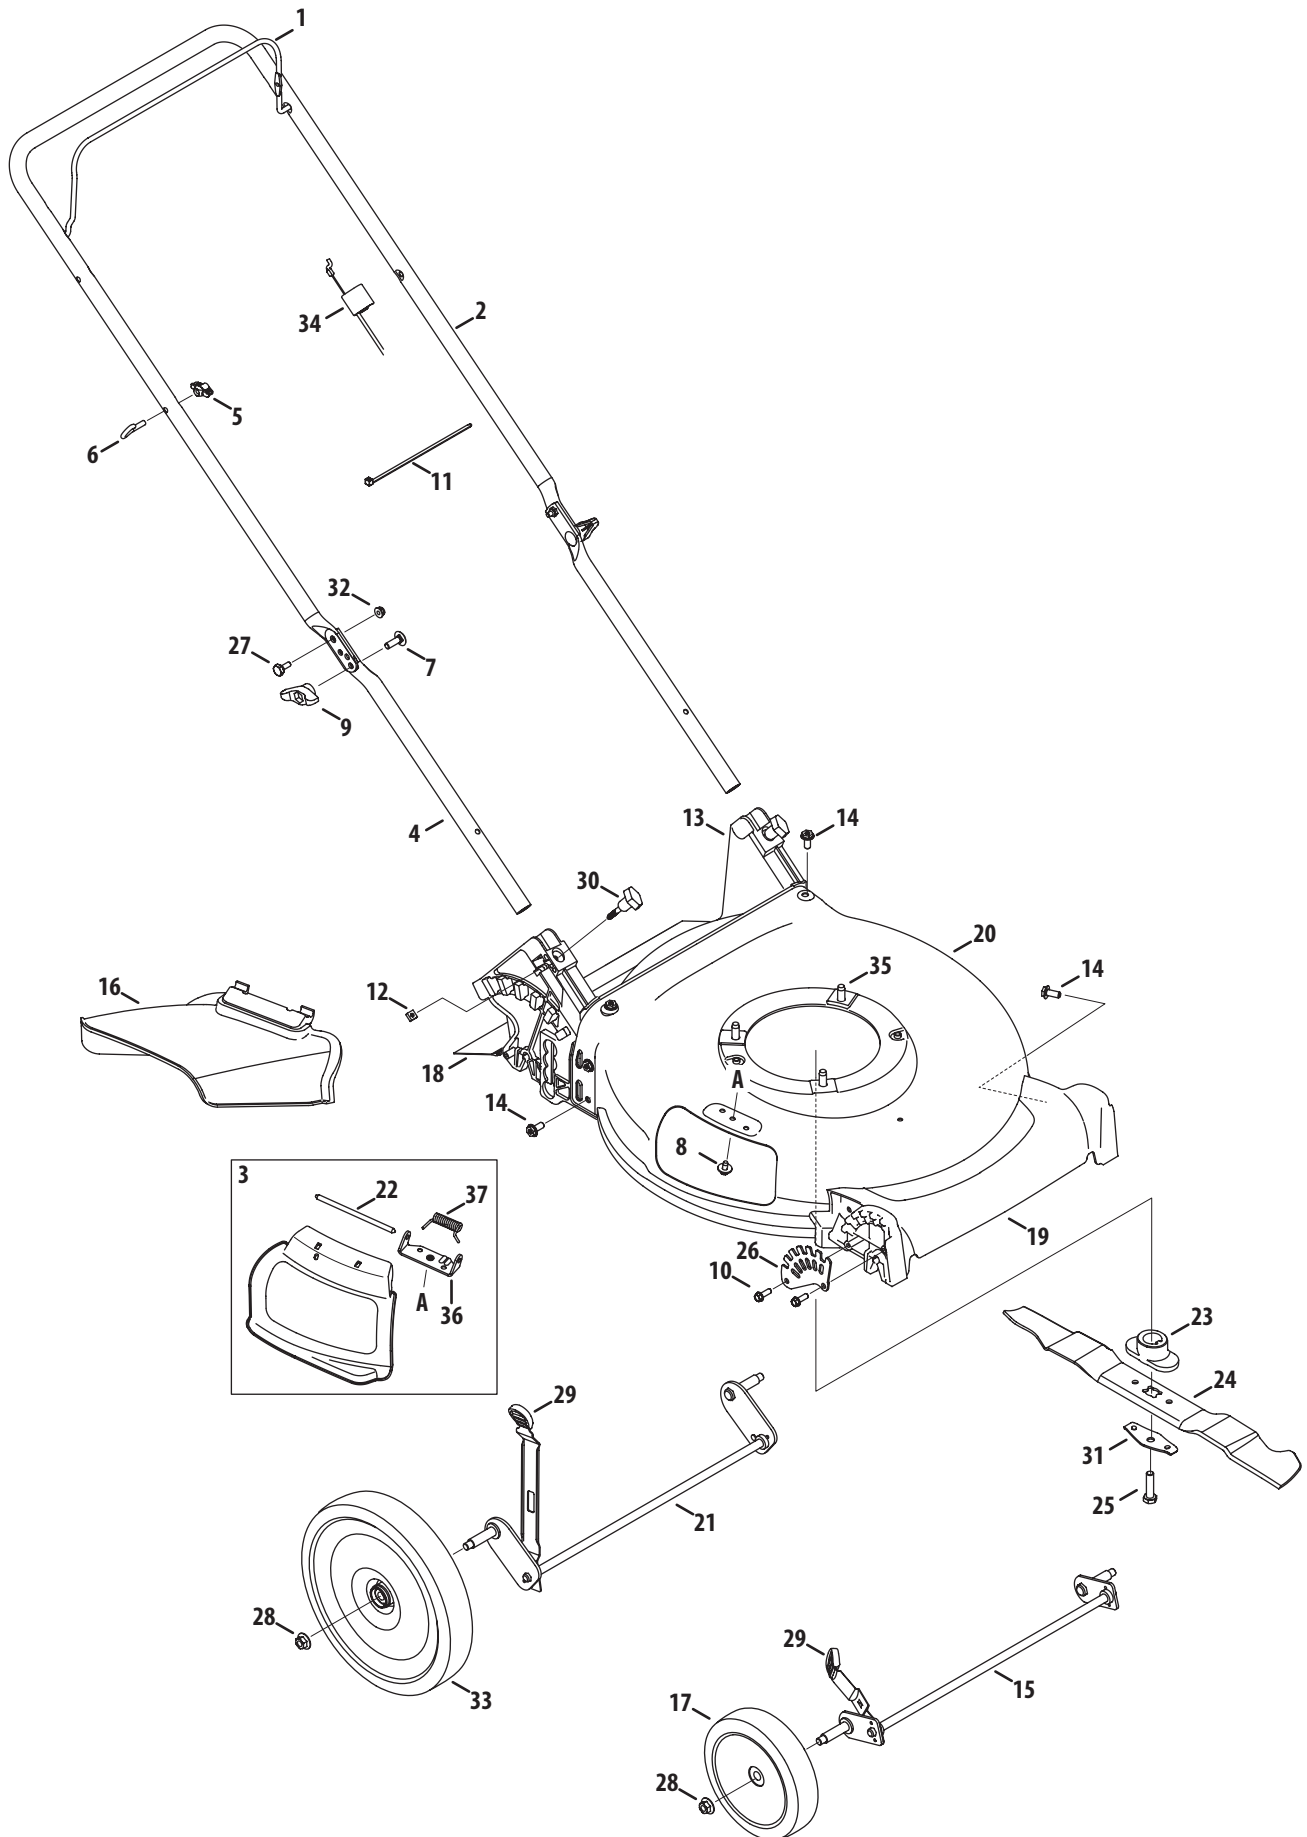

Model Series 11A-BOX

Model Series 11A-BOX

Ref No.	Part Number	Description
1	747-05184A	Blade Control
2	749-04680	Upper Handle, Non-Adjustable
	749-04681	Upper Handle, Adjustable
3	987-02516	Hinged Mulch Plug Assembly
4	749-04608A	Lower Handle
5	720-0279	Wing Nut
6	710-1205	Rope Guide
7	710-04998	Carriage Screw ,5/16-18
8	710-05073	Screw, 1/4-20 x .500
9	720-04122	Wing Knob
10	710-0895	Screw, 1/4-15 x .750
11	725-0157	Cable Tie
12	712-04222	Nut, Sq., 1/4-20
13	931-04486A	Rear Baffle
	931-04485A	Rear baffle (Lowes)
14	710-04995A	Screw, 5/16-14 x .750
15	911-04143B	Front Axle Assembly
16	731-07486	Side Chute
17	734-04562	Front Wheel, 7 x 1.8, Gray
18	731-07203	Trail Shield
19	731-07078A	Front Cover

Ref No.	Part Number	Description
20	787-01869A-0638	Deck - 21" - Red
	787-01869A-0709	Deck - 21" - Green
21	911-04144A	Rear Axle Assembly
22	747-0710A	Hinge Pin
23	748-0376E	Blade Adapter
	748-04096	Blade Adapter, 25mm x 1.19
24	942-0741A	Mulching Blade
25	710-1044	Screw , 3/8-24 x 1.50
26	787-01818A	Front Height Adjuster Plate
27	738-04419A	Sldr. Screw, .375 x .126 x 1/4-20
28	712-04217	Flange Lock Nut, 3/8-16
29	720-04130	Adjustment Lever Knob
30	720-04123A	Wing Nut
31	736-0524B	Blade Bell Support
32	712-04064	Nut, Flange Lock, 1/4-20
33	634-04625	Rear Wheel, 11 x 1.8, Gray
34	946-0957	Control Cable (Briggs)
	946-04703	Control Cable (139cc)
35	710-04683A	TT Sems Screw, 3/8-16 x 1.0
36	787-01779	Chute Deflector Bracket
37	732-1014C	Torsion Spring