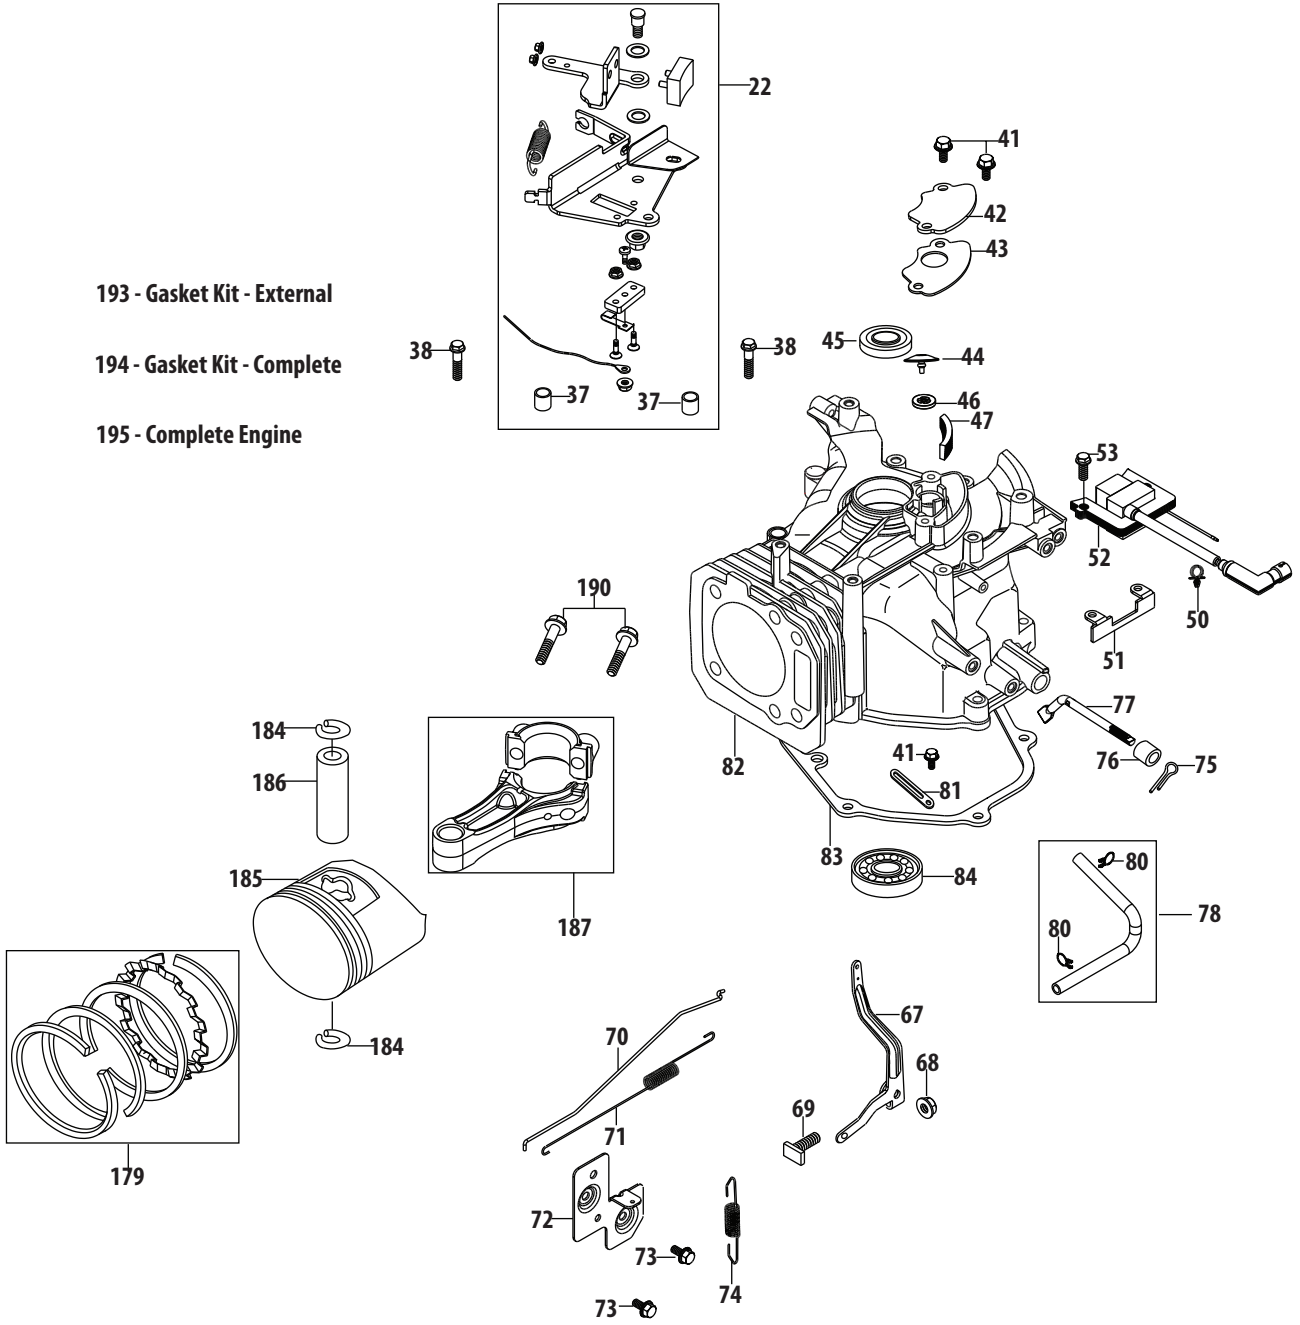

5P70MU Crankcase

193 - Gasket Kit - External

194 - Gasket Kit - Complete

195 - Complete Engine

5P70MU Crankcase

Ref.	Part Number	Description	Ref.	Part Number	Description
22	951-10321A	Stop Switch & Brake Assy	76	951-11574	Governor Seal
37	750-05384	Brake Spacer	77	951-11608	Governor Arm Shaft
38	710-04980	Bolt M6X35	78	951-11260	Breather Hose Assembly
41	710-04916	Bolt M6X14 Multi-Purpose	80	726-04101	Breather Hose Clamp
42	951-12684	Breather Cover Plate	81	951-11622	Flexible Clamp
43	951-11613	Breather Gasket	82	951-12724	Short Block Assembly (Incl.41-47,57,75-77,82-85,87,90, 92-96,106-108,116,145,146,162,165, 174,175,177-179,184-187,190)
44	951-12685	Breather Valve			
45	951-11545	Upper Crankshaft Seal	83	951-11763	Crankcase Cover Gasket
46	951-12686	Breather Valve Base	84	951-11369	Main Bearing
47	951-11762	Breather Screen	179	951-12111	Piston Ring Set
50	951-11618	Ignition Wire Clip	184	951-11632	Piston Pin Snap Ring
51	951-11619	Ignition Coil Bracket	185	951-11634	Piston
52	951-10366	Ignition Coil Assembly	186	951-11633	Piston Pin
53	710-04979	Bolt M6X18	187	951-11768	Connecting Rod Assembly
67	951-11238	Governor Arm	190	710-05162	Connecting Rod Bolt
68	712-04212	Governor Arm Nut M6	193	951-11772	Gasket Kit - External (Incl.43,90,93,144,146,162,165)
69	710-04908	Governor Arm Bolt			
70	951-11259	Throttle Linkage	194	951-11770	Gasket Kit - Complete (Incl.43,45,76,83,90,93,108,114, 146,162,165,174)
71	951-11258	Throttle Linkage Spring			
72	951-11620	Component Bracket	195	752Z5P70MU	Complete Engine
73	710-04915	Bolt M6X12			
74	951-11273	Governor Spring			
75	714-04074	Governor Arm Shaft Cotter Pin