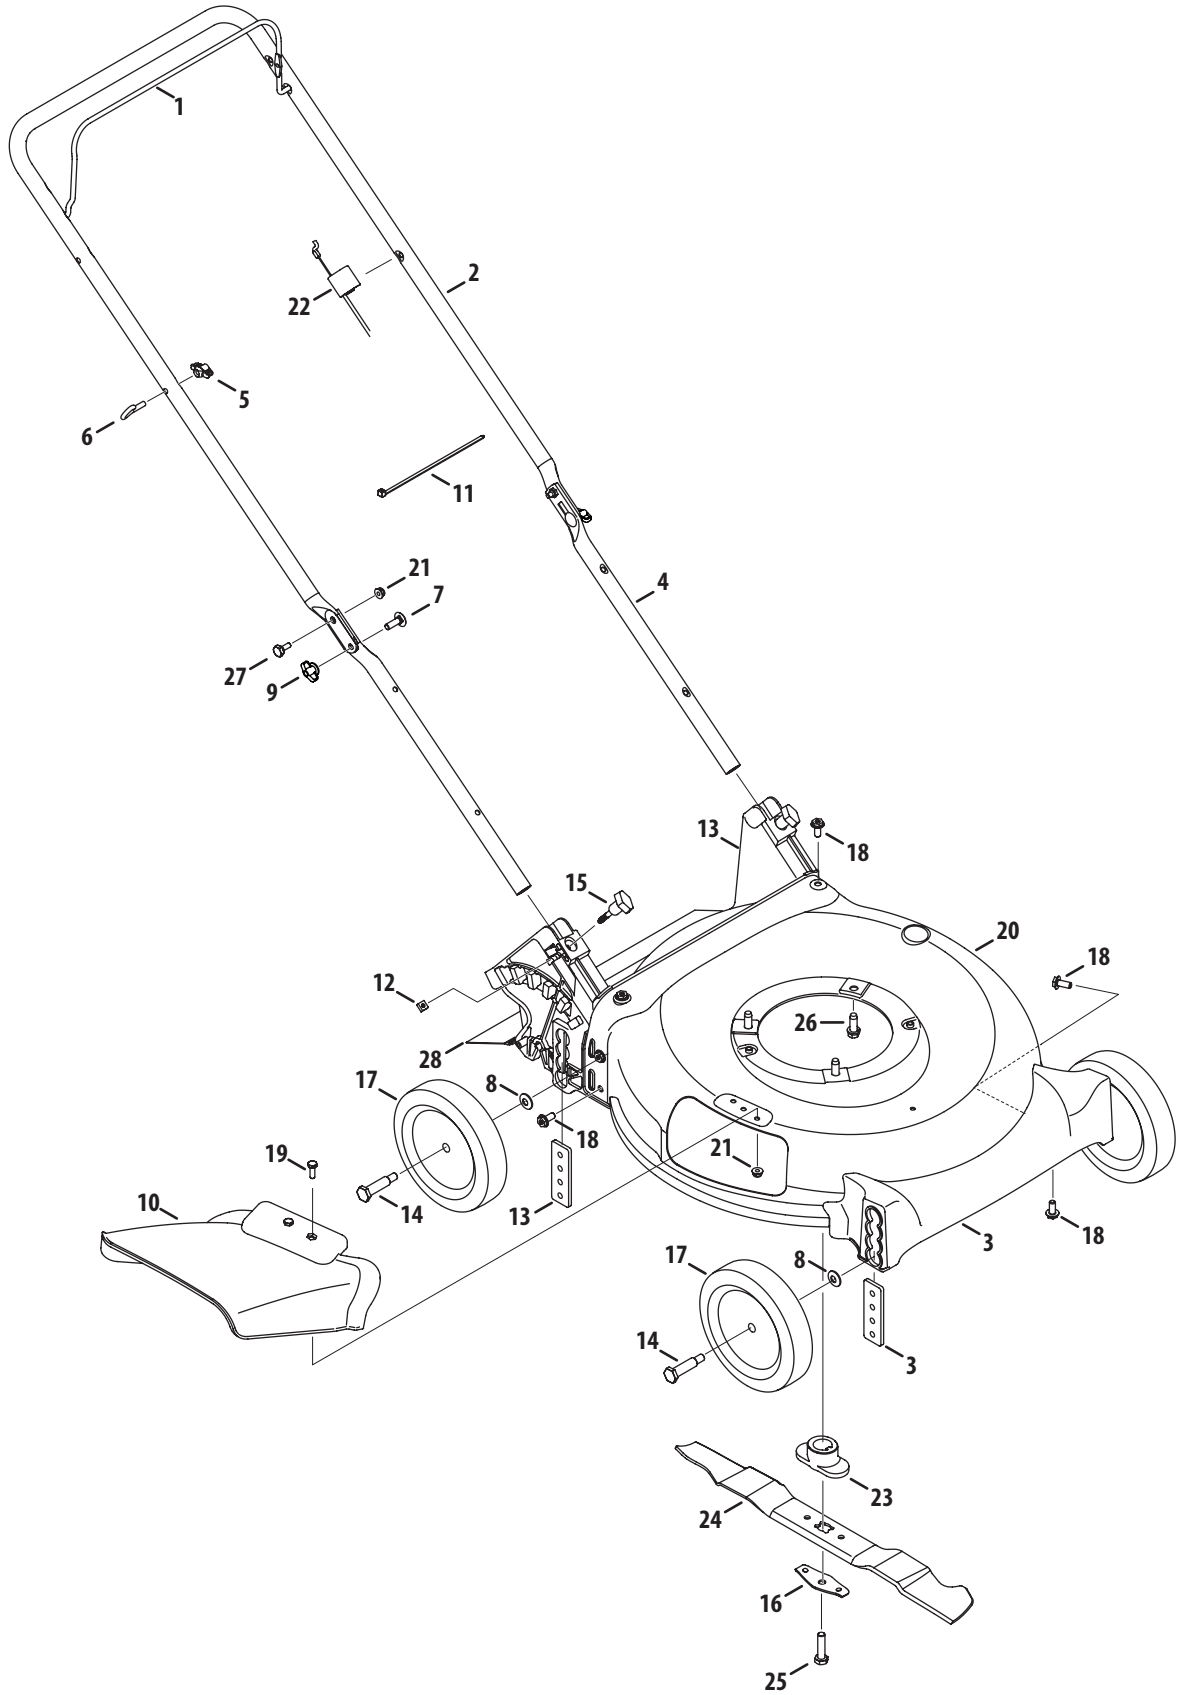

Model 11A-A40

Ref No.	Part Number	Description
1	747-05184A	Blade Control
2	749-04680	Upper Handle
3	631-04516A	Front Cover Assembly
4	749-04608A	Lower Handle
5	720-0279	Wing Nut
6	710-1205	Rope Guide
7	710-04998	Carriage Screw ,5/16-18
8	736-0105	Washer, .401 x .870 x .060
9	720-04122	Wing Knob
10	731-07877	Side Chute
11	725-0157	Cable Tie
12	712-04222	Nut, Sq., 1/4-20
13	631-04557A	Rear Baffle
14	738-04466	Shoulder Screw
15	720-04123A	Wing Nut
16	736-0524B	Blade Bell Support
17	734-04063A	Wheel, 7" Star-Dia., Oys. Gray
18	710-04995A	Screw, 5/16-14 x .750
19	710-3015	Screw, 1/4-20 x .750
20	787-01869A	Deck, 21"
21	712-04064	Nut, Flange Lock, 1/4-20
22	946-0957	Control Cable
23	748-0376E	Blade Adapter
24	942-0741A	Mulching Blade
25	710-1044	Screw, 3/8-24 x 1.50
26	710-04683A	TT Sems Screw, 3/8-16 x 1.0
27	738-04419A	Slidr. Screw, .375 x .126 x 1/4-20
28	731-07203	Trail shield