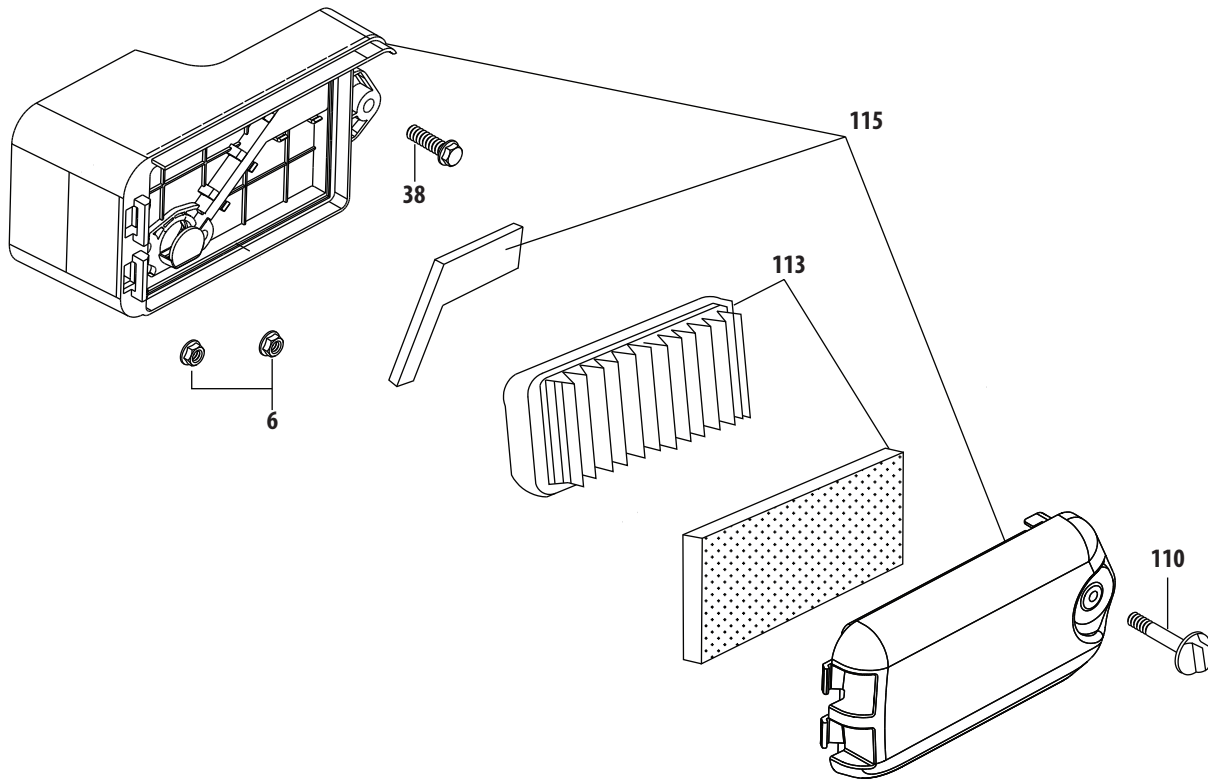

5P70MU Air Cleaner

Ref.	Part Number	Description
6	712-04212	Nut M6X10Mm
38	710-04980	Bolt M6X35
110	951-10297	Air Filter Cover Thumb Screw
113	951-10298	Air Cleaner Kit
115	951-10412B	Air Cleaner Housing Assy Comp