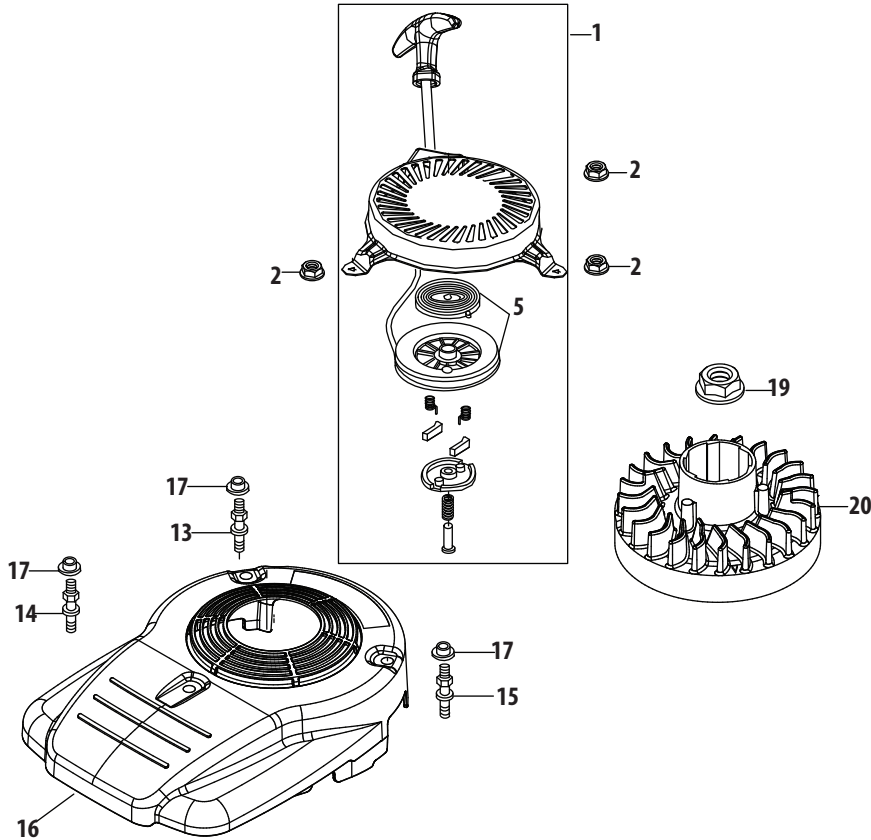

1P65BU Flywheel & Shroud

Ref.	Part Number	Description
1	951-12683	Recoil Starter Assembly
2	712-04212	Nut M6X10Mm
5	951-11721	Recoil Spring
13	751-11722	Stud Left/Black/Ye Zinc
14	951-11723	Stud Front/Unmarked/Ye Zinc
15	951-11724	Stud Right/White/Ye Zinc
16	731-05692	Engine Shroud Only
16	951-12876	Engine Shroud Assy (Incl. 17)
17	750-05320	Engine Shroud Spacer
19	712-04287	Flywheel Nut M14
20	951-11043	Flywheel