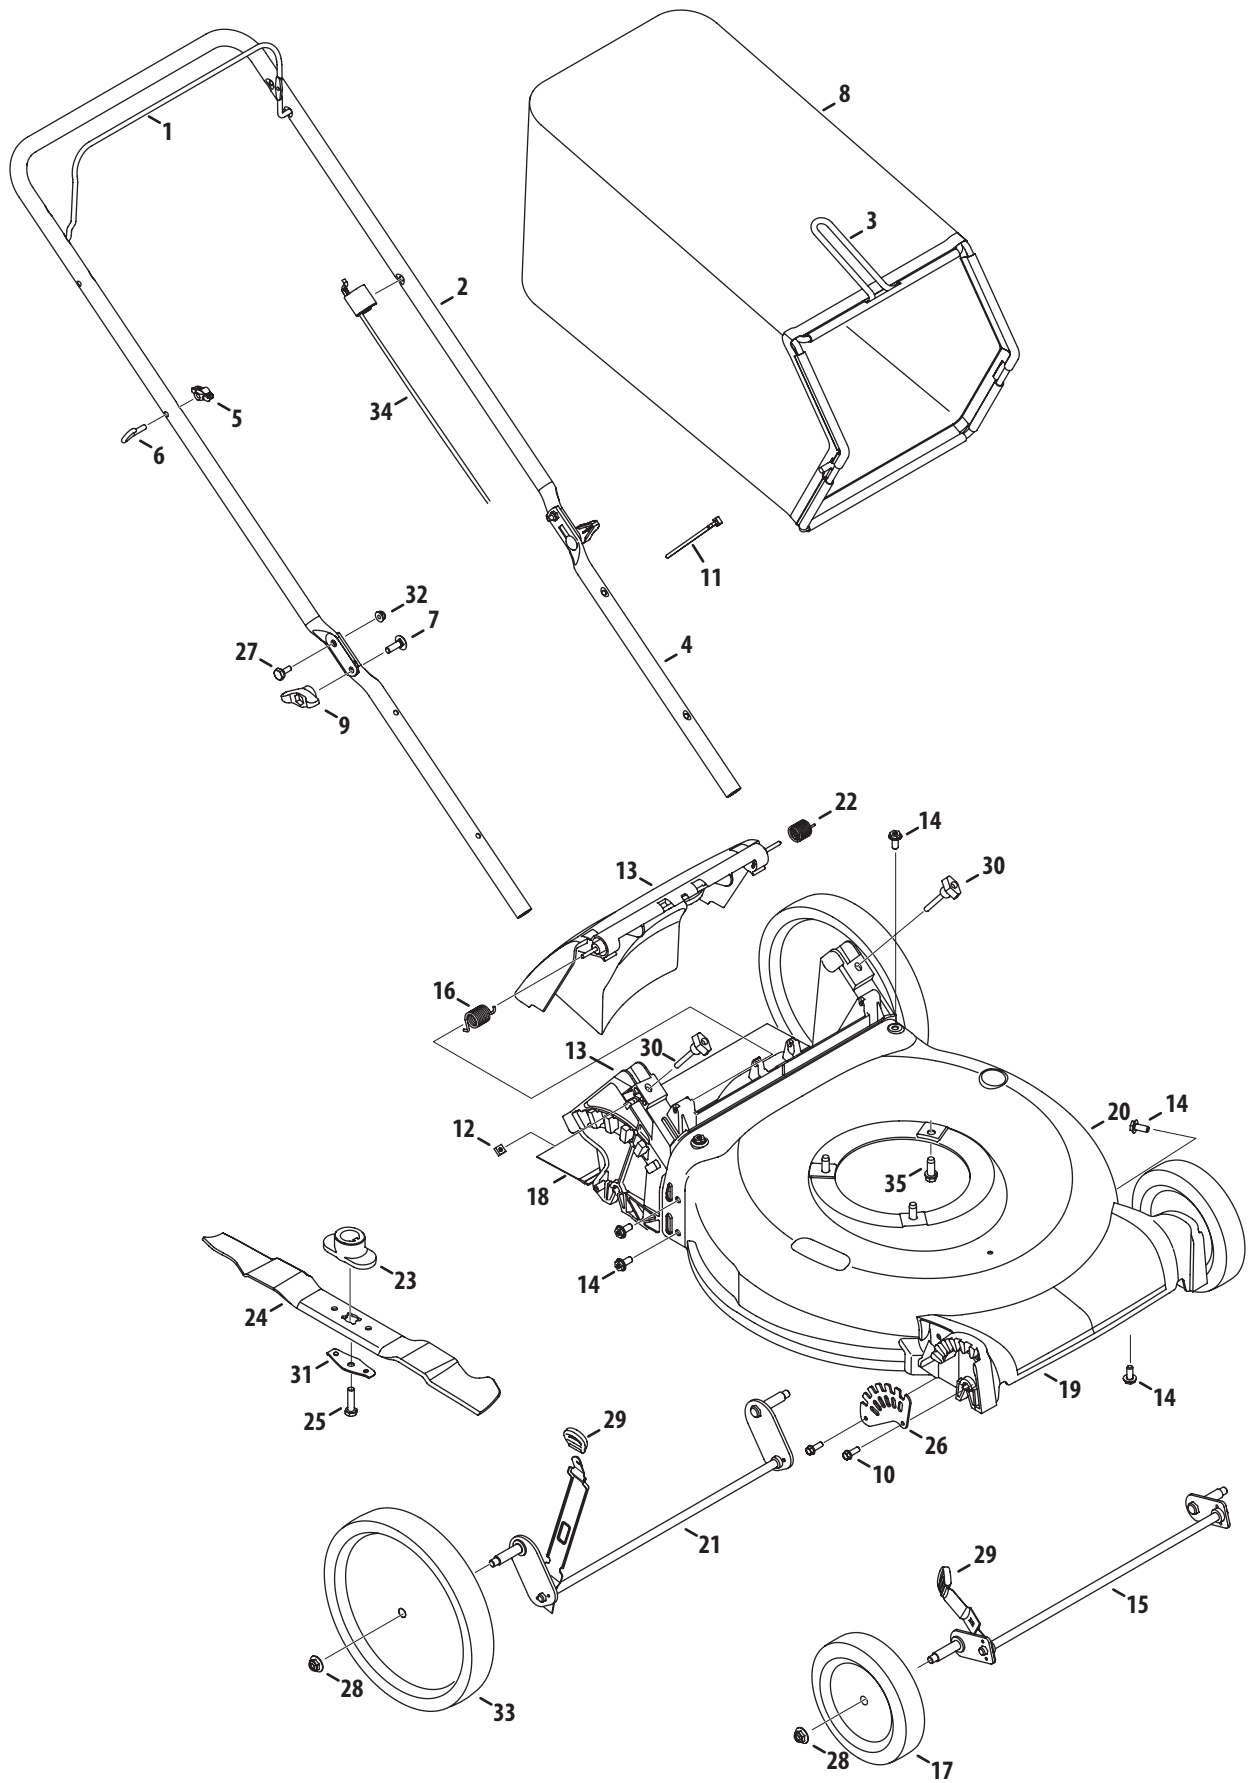

Model 11A-B13

Ref No.	Part Number	Description
1	747-05184A	Blade Control
2	749-04680	Upper Handle
3	647-04271	Grass Catcher Frame
4	749-04608A	Lower Handle
5	720-0279	Wing Nut
6	710-1205	Rope Guide
7	710-04998	Carriage Screw ,5/16-18
8	764-04077A	Grass Bag
9	720-04122	Wing Knob
10	710-0895	Screw, 1/4-15 x .750
11	725-0157	Cable Tie
12	712-04222	Nut, Sq., 1/4-20
13	631-04369A	Rear Discharge Door Assembly
14	710-04995A	Screw, 5/16-14 x .750
15	911-04143B	Front Axle Assembly
16	732-04673	Torsion Spring - RH
17	734-04562	Front Wheel Gray
18	731-07203	Trail Shield
19	731-07078A	Front Cover
20	787-01870A	Deck - 21"
21	911-04144A	Rear Axle Assembly
22	732-04674	Torsion Spring - LH
23	748-0376E	Blade Adapter
24	942-0741A	Mulching Blade
25	710-1044	Screw , 3/8-24 x 1.50
26	787-01818A	Front Height Adjuster Plate
27	738-04419A	Slidr. Screw, .375 x .126 x 1/4-20
28	712-04217	Flange Lock Nut, 3/8-16
29	720-04130	Adjustment Lever Knob
30	720-04123A	Wing Nut
31	736-0524B	Blade Bell Support
32	712-04064	Nut, Flange Lock, 1/4-20
33	634-04625	Rear Wheel
34	946-0957	Control Cable
35	710-04683A	TT Sems Screw, 3/8-16 x 1.0