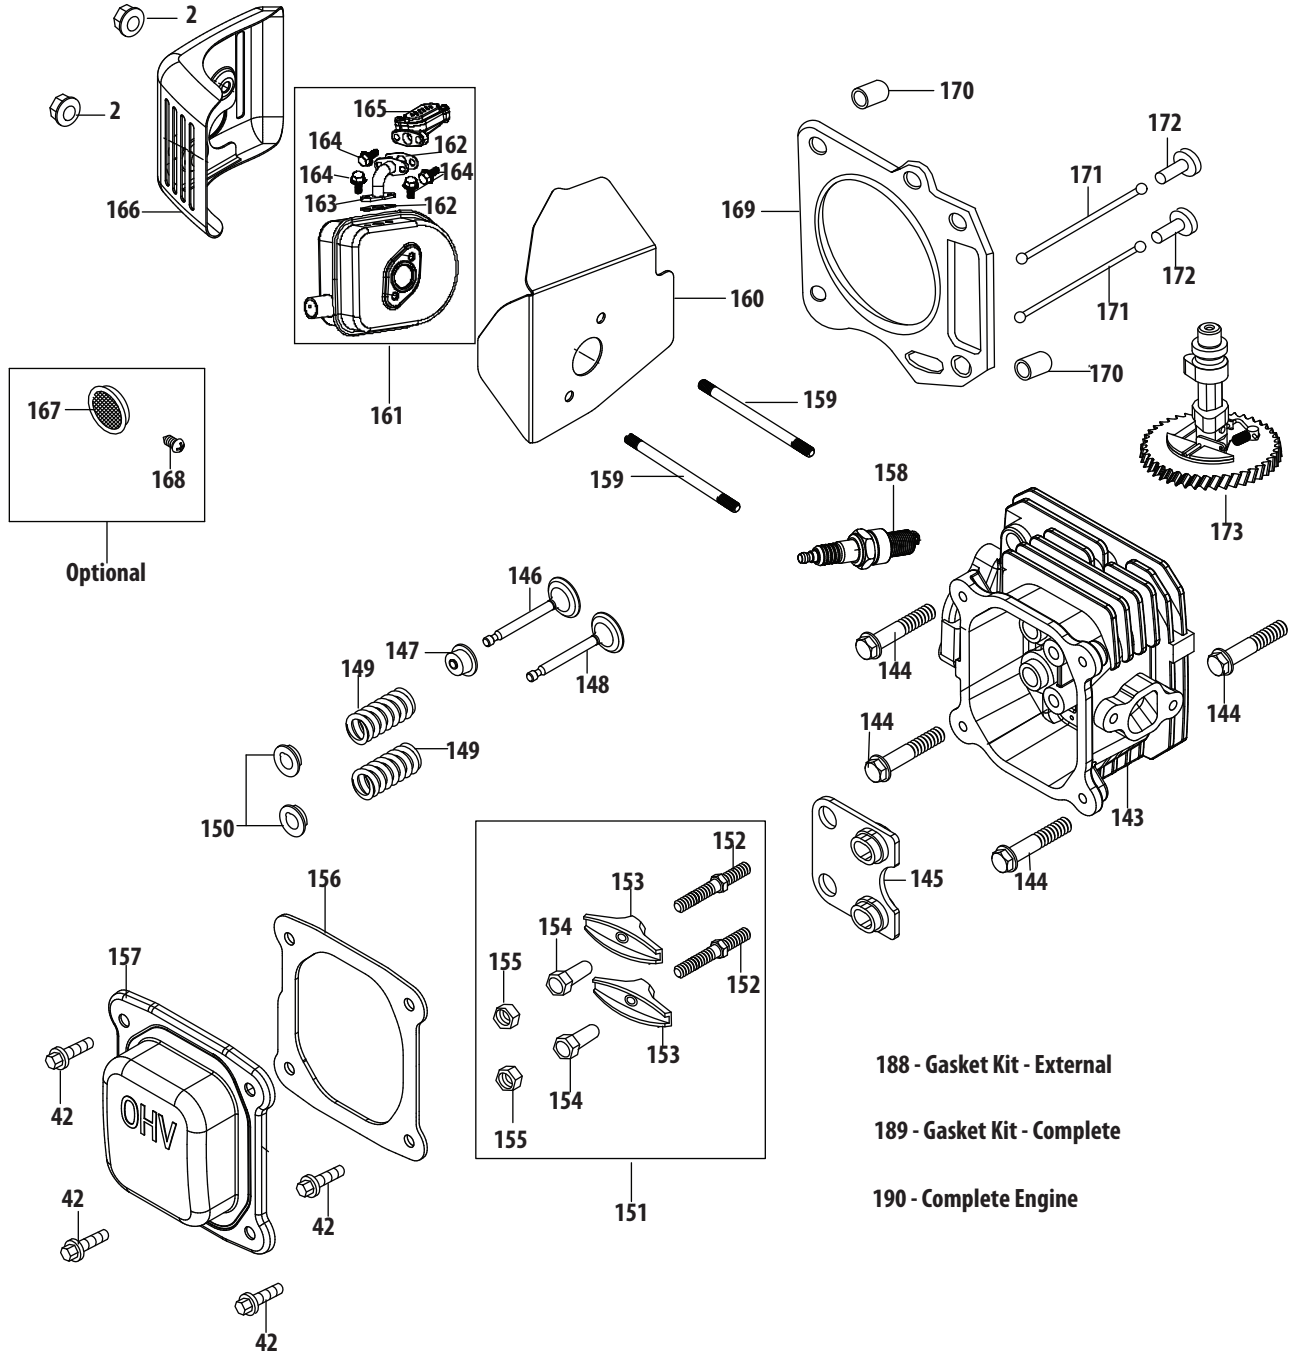

1P65BU Cylinder Head

188 - Gasket Kit - External

189 - Gasket Kit - Complete

190 - Complete Engine

1P65BU Cylinder Head

Ref.	Part Number	Description	Ref.	Part Number	Description
2	712-04212	Nut M6X10Mm	159	710-05094	Muffler Stud M6X95
42	710-04916	Bolt	159	951-10342	Muffler Stud Assemblby
143	951-10846A	Cylinder Head Service Kit (Incl.144,147,156,169)	160	951-11739	Muffler Gasket
	951-11746	Cylinder Head Ass'y (Incl.140,141,143,146-150, 152-156,160,169)	161	951-12740	Muffler Assembly
144	710-04982	Bolt M8X54 Cylinder Head	162	951-12743	Secondary Air Valve Gasket
145	951-11687	Push Rod Guide	163	951-12742	Secondary Air Tube
146	951-10313	Intake Valve	164	710-05434	Bolt M6x12
147	951-11818	Intake Valve Seal	165	951-12865	Secondary Air Valve
148	951-10313	Exhaust Valve	166	951-12744	Muffler Shield
149	951-12004	Valve Spring	167	951-10351	Spark Arrestor
150	951-11977	Valve Spring Retainer	168	710-04983	Spark Arrestor Screw
151	951-11606	Rocker Arm Assembly	169	951-11555	Cylinder Head Gasket
152	710-04902	Rocker Arm Stud	170	715-04108	Cylinder Head Dowel Pin 10x16
153	951-12001	Rocker Arm	171	951-10314	Push Rod
154	751-11123	Fulcrum Nut	172	951-11607	Tappet
155	751-11124	Jam Nut	173	951-11741	Camshaft Assembly
156	951-11551	Valve Cover Gasket	188	951-11710	Gasket Kit - External (Incl.44,98,100,139-141,156,160)
157	951-11548	Valve Cover	189	951-11709	Gasket Kit - Complete (Incl.41,44,72,78,98,100,105, 139-141,156,160,169)
158	951-10292	Spark Plug/F6Rtc	190	952Z1P65BU	Complete Engine