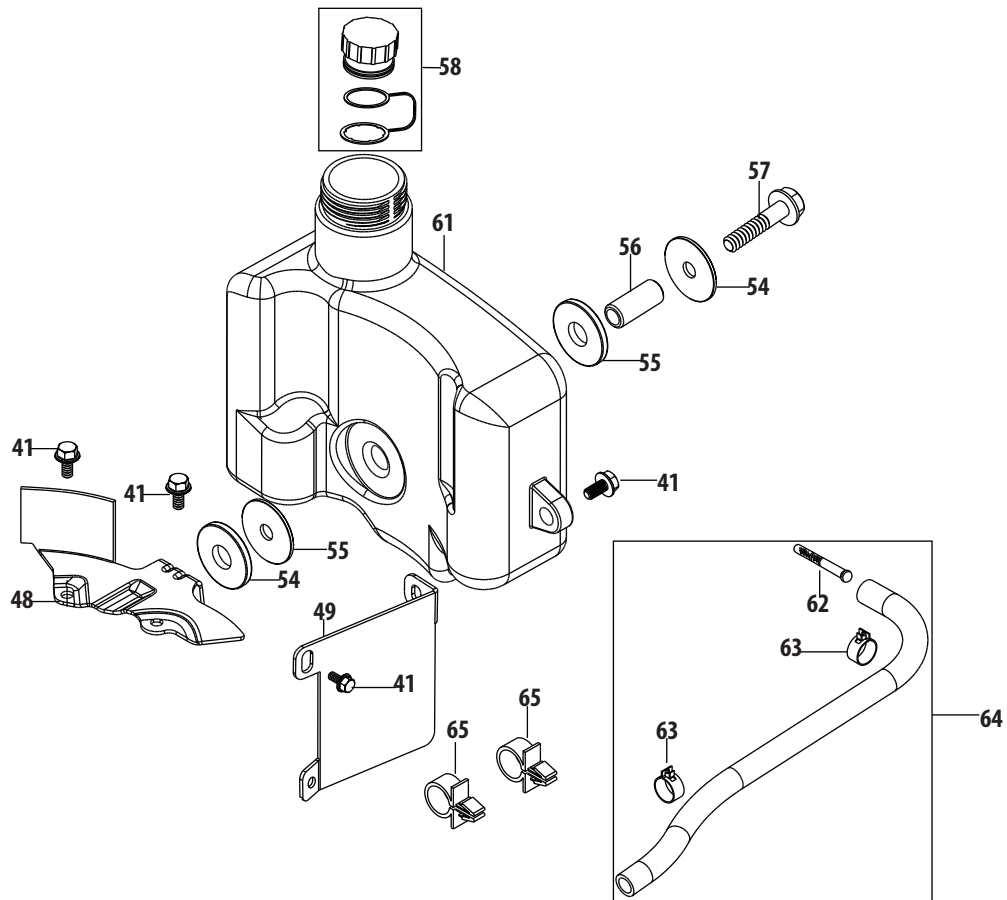

5P70MU Fuel Tank & Mounting

Ref.	Part Number	Description
41	710-04916	Bolt M6X14 Multi-Purpose
48	951-11616	Fuel Tank Bottom Bracket
49	951-11617	Fuel Tank / Label Bracket
54	736-04456	Fuel Tank Washer
55	951-10335	Rubber Bushing
56	750-05322	Fuel Tank Bushing
57	710-04922	Bolt M8X50
58	751-12738	Fuel Cap Assembly
61	751-12739	Fuel Tank Assembly
62	951-10358A	Fuel Filter
63	951-11700	Fuel Hose Clamp
64	951-10364	Fuel Line Kit
65	723-04071	Plastic Support Clamp