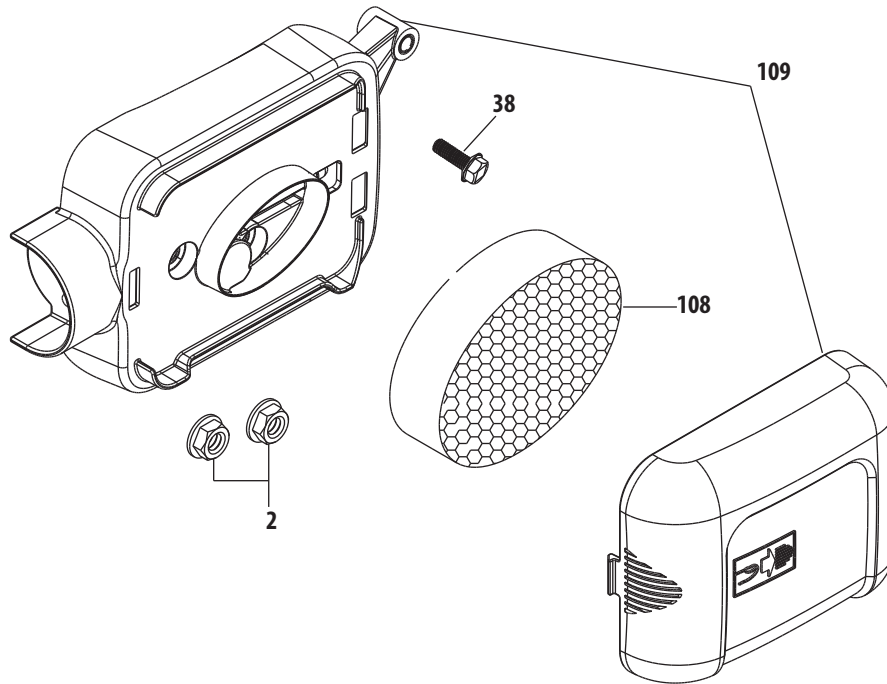

1P65BU Air Cleaner

Ref.	Part Number	Description
2	712-04212	Nut M6X10Mm
38	710-04969	Bolt M6X30
108	951-10732	Air Filter Element, Oval
109	951-10739	Air Filter Base