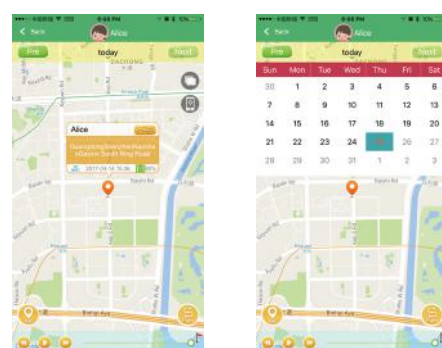

4. Route Playback

Press the icon to track the history of the watch device by setting the date. It will then show the route on the map.