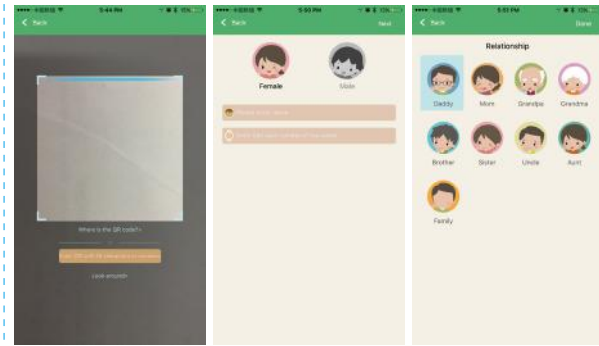

How to Add a Device

Way 1: Scan the QR-code on the back of watch or the below QR-code to add the device

Please keep this QR-code for future device addition

Way 2: Fill in the CID number on the gift box or warranty card to add the device and edit device information.