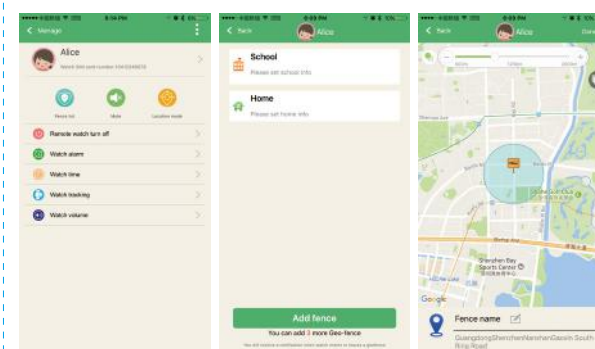

5. Geo-fence List

A "fence" is a virtual boundary for a zone which the GPS watch is not supposed to leave. For example, if you use the GPS watch device on your child, you could set up a geo-fence around your house or school to get an alert if your child leaves the area. Press the fence list icon in "Manage Page" to set a geo-fence. Press the icon and click the fence list icon.