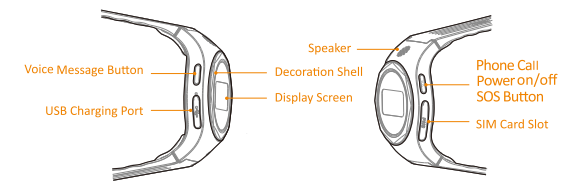

Watch Appearance and Display Information

Watch Appearance