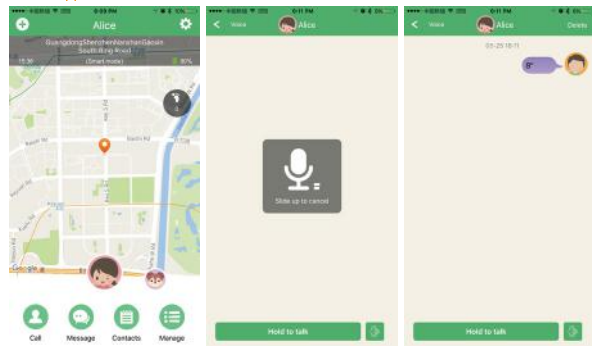

Press the icon to track the history of the watch device by setting the date. It will then show the route on the map.

5. Geo-fence List

A "fence" is a virtual boundary for a zone which the GPS watch is not supposed to leave. For example, if you use the GPS watch device on your child, you could set up a geo-fence around your house or school to get an alert if your child leaves the area. Press the fence list icon in "Manage Page" to set a geo-fence. Press the icon and click the fence list icon.

9. Voice Message

Press voice message button 

(1) Long press "Hold to Talk" to record a voice message and send it to the watch

***Voice message recorded cannot be longer than 15 seconds.**

(2) When receiving a voice message from the watch, the icon will look like this and you can click the icon to check message details.

*** The mobile phone will receive reminder messages even if it is switched off as the App still runs offline**

10. Mute Mode

To make sure kids are not disturbed during class, you can set the watch on mute mode using the App. Click the icon  in "Manage Page" to enter mute mode settings. You can set 5 different mute periods and repeat days at the same time. During the mute period, the watch will receive the phone call without ringing or vibrating as shown below: