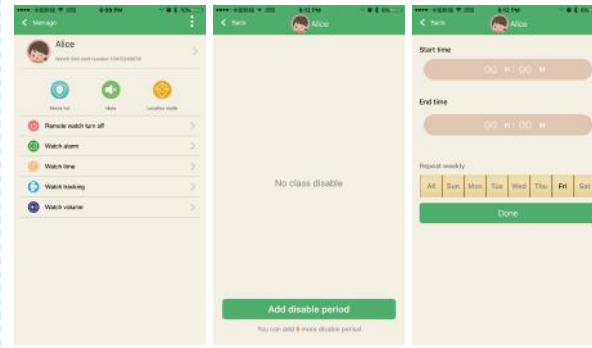

10. Mute Mode

To make sure kids are not disturbed during class, you can set the watch on mute mode using the App. Click the icon in "Manage Page" to enter mute mode settings. You can set 5 different mute periods and repeat days at the same time. During the mute period, the watch will receive the phone call without ringing or vibrating as shown below: