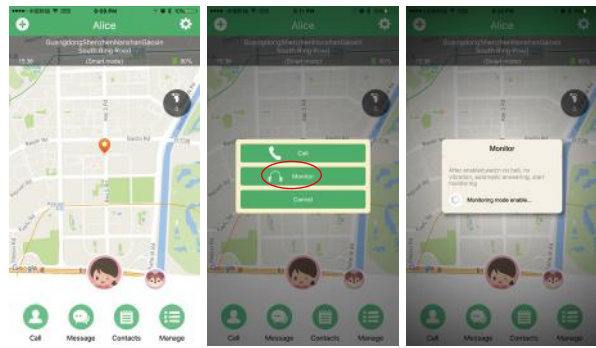

8. Guarding

Click icon in main page to enter the guarding function. Press the icon and it will automatically place a phone call to the watch without ringing. Then, you can hear the environment around the watch to ensure the safety of your child.