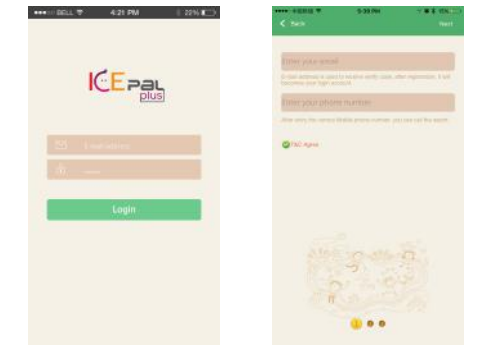

Registration

1) Install and open the App after download.
2) Click the "Registration" button to enter the registration page. Choose your country and fill in your phone number to complete the registration.