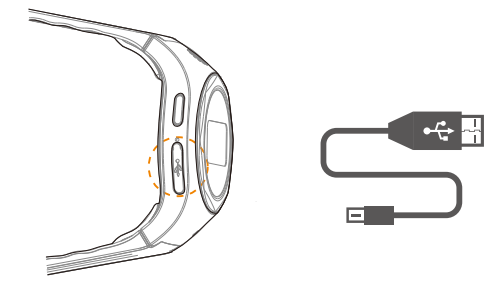

Watch Charging

The GPS watch features a built-in rechargeable battery. To charge it, you need to use the charging cable which has been supplied with the device.

To protect the battery, please charge the watch for at least 12h for first time usage and for over 8 hours for second and third time usage.