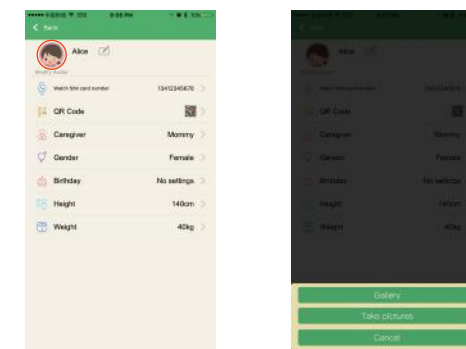

1. Edit User Information

Press the person icon on the left top of the main screen. Then, you can edit the user information of the watch. You can also change the watch image by clicking the person icon in the user info page.