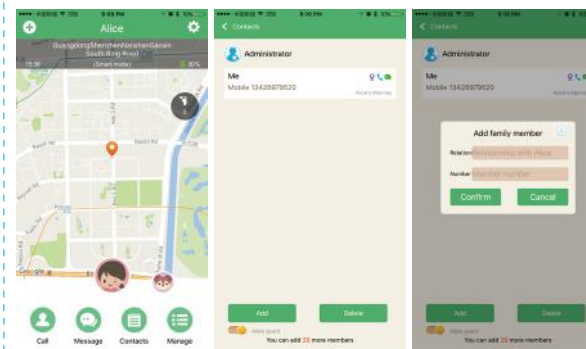

6. Contact List

This watch allows 30 contact numbers including the administrator preset in the contact list. Press the icon in "Manage Page" to enter the contact list. Click the "Add" button to add numbers as shown below.