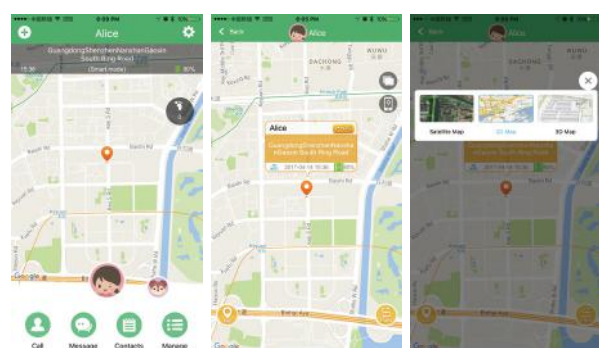

3. Watch Location

Press the location area on the main page to check the precise position of the watch. You can also change the map model: satellite map, 2D map or 3D map by pressing the icon on the right hand side.