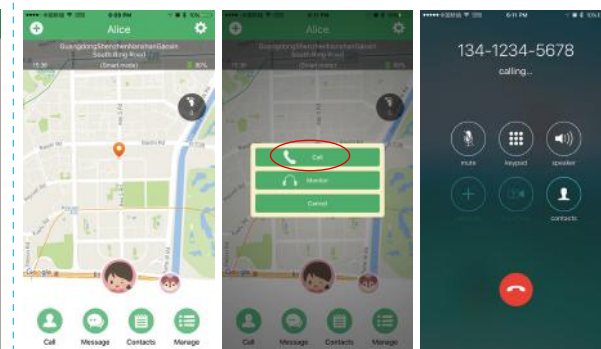

7. Phone Call

Press the icon to make a phone call to the watch device as shown below.