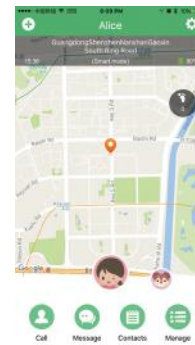

App Operation

Main Screen

After logging in, you will see the main screen as shown below. It shows your added device information such as your device name / time / address / watch battery capacity and the main functions of the watch.