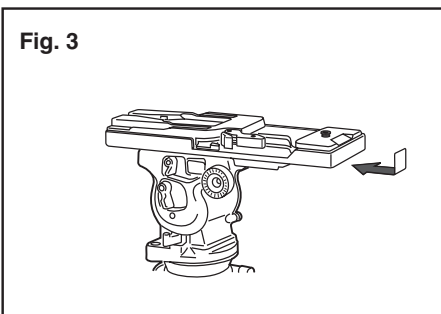

The KA-551 is basically designed to fit the JVC GY-HD100/GY-HD101 Camera Recorder.

This unit configuration

Tripod base

V-Mount adapter

4 Screws
(for V-Mount adapter)

CAUTION

When unmounting the camera recorder from the tripod, be careful not to get your fingers caught in the safety lever or lock lever.

When the locking pin of the tripod base does not retract, pull the lock lever outwards while pushing the red safety lever to return the locking pin to the right position.

■ Specifications

Tripod base dimension : 280 (W) x 28 (H) x 80 (D) mm