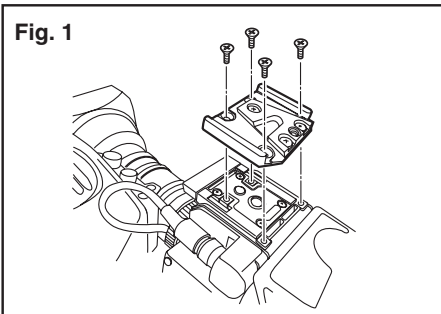

KA-551 Tripod Base

INSTRUCTIONS

Thank you for purchasing the JVC KA-551 Tripod Base.

To gain maximum benefit from it, please carefully read the following instructions and retain this leaflet for future reference.

The KA-551 is basically designed to fit the JVC GY-HD100/GY-HD101 Camera Recorder.

This unit configuration

Tripod base

V-Mount adapter

4 Screws
(for V-Mount adapter)

CAUTION

When unmounting the camera recorder from the tripod, be careful not to get your fingers caught in the safety lever or lock lever.

■ Preparation

- ① Attach the provided V-mount adapter to the camera recorder and fix it with 4 screws. (Fig. 1)
- ② Attach the tripod base to the quick shoe of the tripod. (Fig. 2)
- ③ Attach the quick shoe to the tripod. (Fig. 3)

When the locking pin of the tripod base does not retract, pull the lock lever outwards while pushing the red safety lever to return the locking pin to the right position.

■ Specifications

Tripod base dimension : 280 (W) x 28 (H) x 80 (D) mm