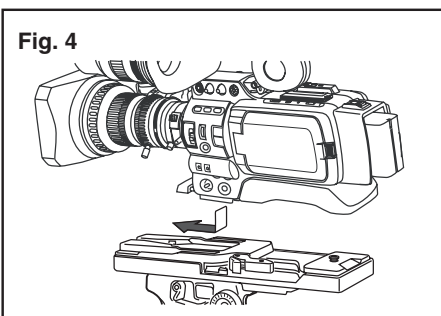

KA-551 Tripod Base

INSTRUCTIONS

Thank you for purchasing the JVC KA-551 Tripod Base.

To gain maximum benefit from it, please carefully read the following instructions and retain this leaflet for future reference.

The KA-551 is basically designed to fit the JVC GY-HD100/GY-HD101 Camera Recorder.

This unit configuration

Tripod base

V-Mount adapter

4 Screws
(for V-Mount adapter)

CAUTION

When unmounting the camera recorder from the tripod, be careful not to get your fingers caught in the safety lever or lock lever.

■ Preparation

- ① Attach the provided V-mount adapter to the camera recorder and fix it with 4 screws. (Fig. 1)
- ② Attach the tripod base to the quick shoe of the tripod. (Fig. 2)
- ③ Attach the quick shoe to the tripod. (Fig. 3)

When the locking pin of the tripod base does not retract, pull the lock lever outwards while pushing the red safety lever to return the locking pin to the right position.

■ Specifications

Tripod base dimension : 280 (W) x 28 (H) x 80 (D) mm