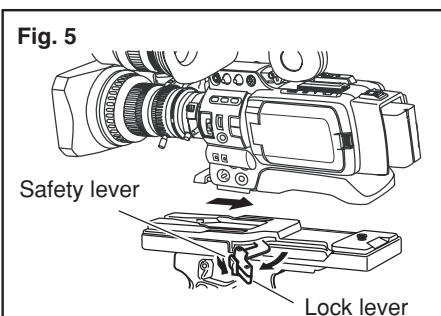

KA-551 Tripod Base

INSTRUCTIONS

Thank you for purchasing the JVC KA-551 Tripod Base.

To gain maximum benefit from it, please carefully read the following instructions and retain this leaflet for future reference.

The KA-551 is basically designed to fit the JVC GY-HD100/GY-HD101 Camera Recorder.

This unit configuration

Tripod base

V-Mount adapter

4 Screws
(for V-Mount adapter)

CAUTION

When unmounting the camera recorder from the tripod, be careful not to get your fingers caught in the safety lever or lock lever.

■ Mounting the Camera recorder on the Tripod (Fig. 4)

Slide the camera recorder along the guide rails until it clicks and becomes locked. Do not take your hands off the camera recorder until the camera recorder is tightly fixed on the tripod.

When the locking pin of the tripod base does not retract, pull the lock lever outwards while pushing the red safety lever to return the locking pin to the right position.

■ Specifications

Tripod base dimension : 280 (W) x 28 (H) x 80 (D) mm