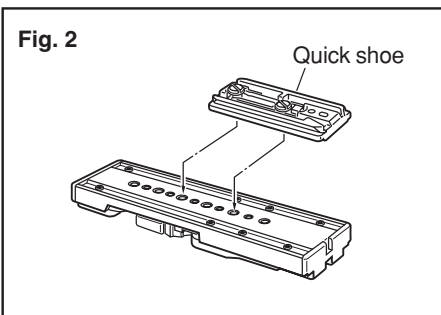

KA-551 Tripod Base

INSTRUCTIONS

Thank you for purchasing the JVC KA-551 Tripod Base.

To gain maximum benefit from it, please carefully read the following instructions and retain this leaflet for future reference.

The KA-551 is basically designed to fit the JVC GY-HD100/GY-HD101 Camera Recorder.

This unit configuration

Tripod base

V-Mount adapter

4 Screws
(for V-Mount adapter)

CAUTION

When unmounting the camera recorder from the tripod, be careful not to get your fingers caught in the safety lever or lock lever.

■ Preparation

- ① Attach the provided V-mount adapter to the camera recorder and fix it with 4 screws. (Fig. 1)
- ② Attach the tripod base to the quick shoe of the tripod. (Fig. 2)
- ③ Attach the quick shoe to the tripod. (Fig. 3)

When the locking pin of the tripod base does not retract, pull the lock lever outwards while pushing the red safety lever to return the locking pin to the right position.

■ Specifications

Tripod base dimension : 280 (W) x 28 (H) x 80 (D) mm