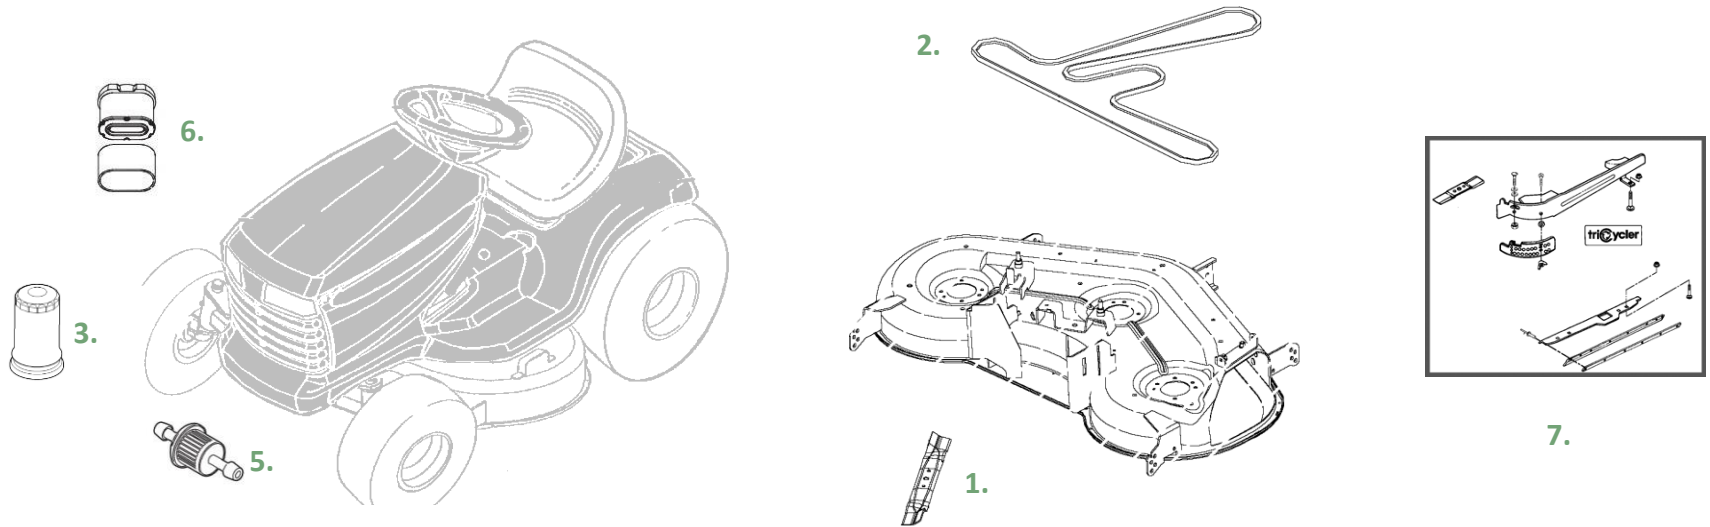

John Deere E180 Lawn Tractor

Parts and Maintenance Information

| Key | Description | Part Number | THD Store SKU | THD Online SKU |
|-----|---------------------------|-------------|-----------------------------|-----------------------------|
| 1. | 54 inch Mower Blade (3n1) | GY20679 | 168-689 | 202274982 |
| 2. | 54 inch Mower Deck Belt | GX21395 | 543-407 | 202274983 |
| 3. | John Deere Easy Change™ | AUC12916 | 1002832224 | 303336752 |
| 4. | Oil – As Needed | TY22029 | 226-971 | 100127512 |
| 5. | Fuel Filter | GY20709 | 289-625 | 100126418 |
| 6. | Air Filter | GY21057 | 718-508 | 202274986 |
| 7. | Mulch Kit | BG20304 | See Local John Deere Dealer | See Local John Deere Dealer |