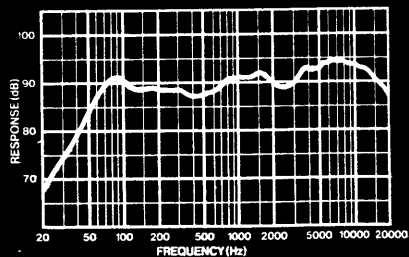

### FRONT DASH/REAR DECK SPEAKER

- 4 X 10in 2-WAY
- PEAK POWER **160** Watts
- DIGITAL READY

FREQUENCY RESPONSE

SPECIFICATIONS

Speakers	
Woofer	108mm X 254mm (4 X 10in) Injection P.P.Cone Type 240g (8.2oz) Magnet
Tweeter	60mm (2-3/4in) P.I.Cone Type
Peak Power	160 Watts
Frequency Response	40 Hz ~ 25,000 Hz
Sensitivity	91 dB/W at 1m
Impedance	4 Ohms
Net Weight	1,840g (4.1 lb)/Pair