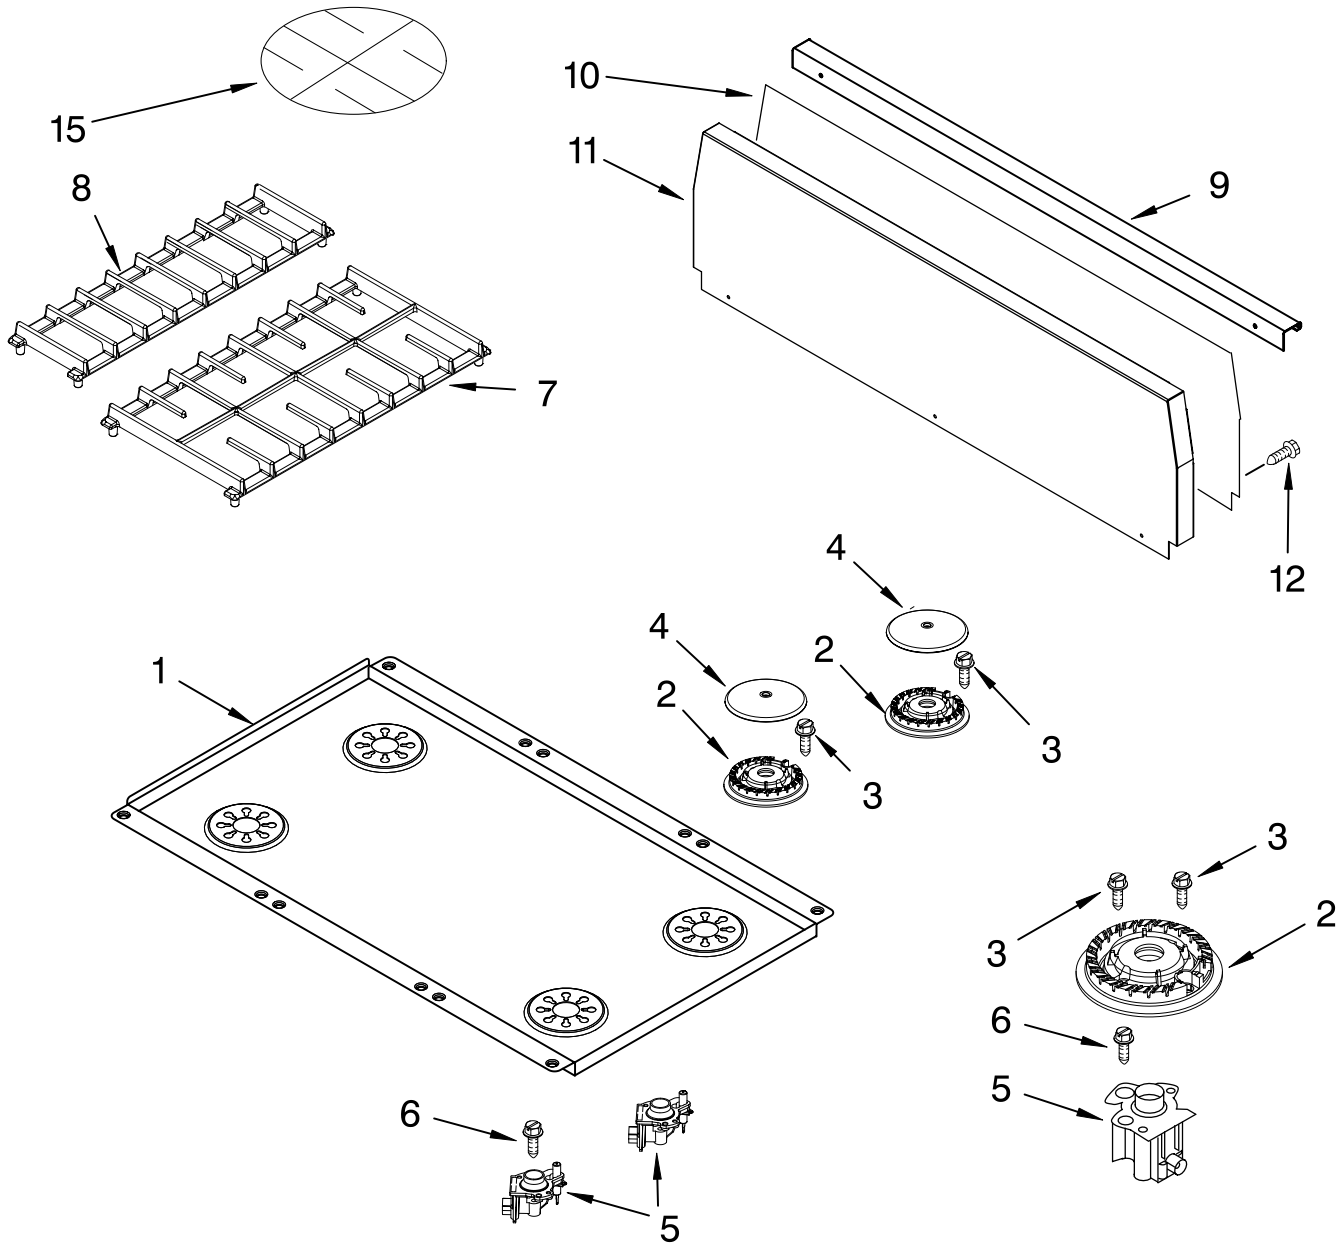

COOKTOP PARTS

For Model: KDRP407HSS09, KDRP407HBU09
(Stainless Steel) (Cobalt Blue)

Illus. No.	Part No.	DESCRIPTION

1	4456868	Cooktop
2	4455849	Burner Head
3	3368921	Screw, 7-18 x 3/4
4	4455243	Cap, Burner

Illus. No.	Part No.	DESCRIPTION

5	4456622	Orifice Holder (Includes Orific & Ignitor)
	3400843	Screw
6	3177991	Screw, 8-18 x 1/4
7	4454963	Grate, Burner
8	4454964	Grate, Filler
9	4454961	Trim, Island

Illus. No.	Part No.	DESCRIPTION

10	4455031	Support, Backsplash
11	4454959	Trim, Backsplash
12	3400837	Screw, 8-18 x 3/8
15	4455109	Plate, Simmer

FOR ORDERING INFORMATION REFER TO PARTS PRICE LIST