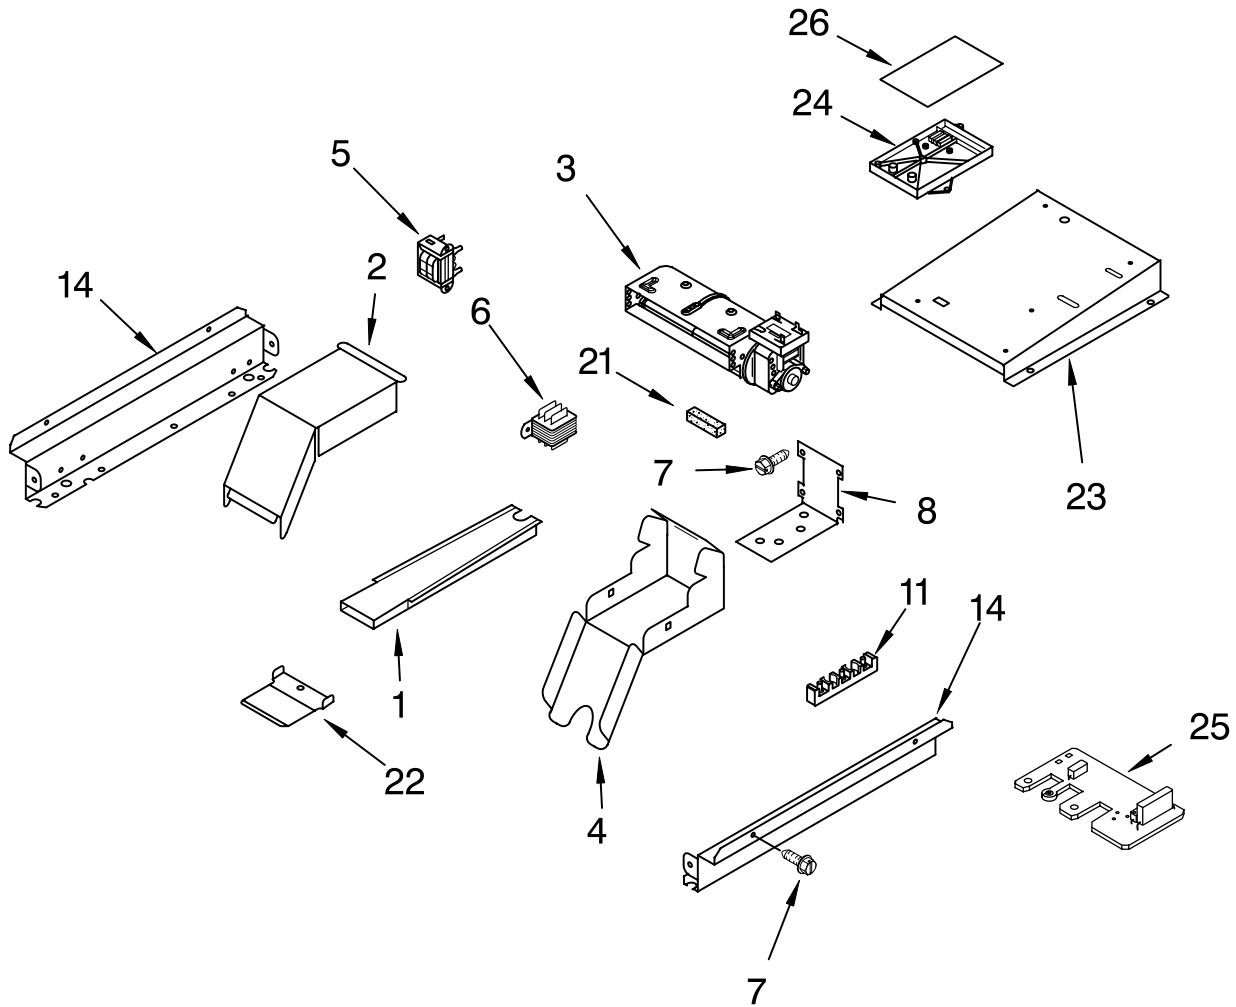

TOP VENTING PARTS

For Model: KDRP407HSS09, KDRP407HBU09
(Stainless Steel) (Cobalt Blue)

Illus. No.	Part No.	DESCRIPTION
1	4451759	Vent, Exhaust
2	4455178	Elbow, Vent-Top
3	4452811	Blower 60MM
	4449809	Screw (4)
	3400015	Screw (1)
4	4455177	Elbow, Vent-Bottom
5	6610122	Transformer, Light
6	8300642	Transformer, Control

Illus. No.	Part No.	DESCRIPTION
7	4449809	Screw, 8-18 x 3/8
8	4455352	Bracket, Blower
11	4449868	Block, Terminal
14	4452442	Side, Control Top
21	4451758	Seal, Foam
22	4452489	Deflector, Vent Box

Illus. No.	Part No.	DESCRIPTION
23	4452441	Bracket, Control Mounting
24	4452444	Control, Zodiac
25	4451985	Suppressor
	3400080	Screw (4)
26	4453207	Insulator, Control Board

FOR ORDERING INFORMATION REFER TO PARTS PRICE LIST