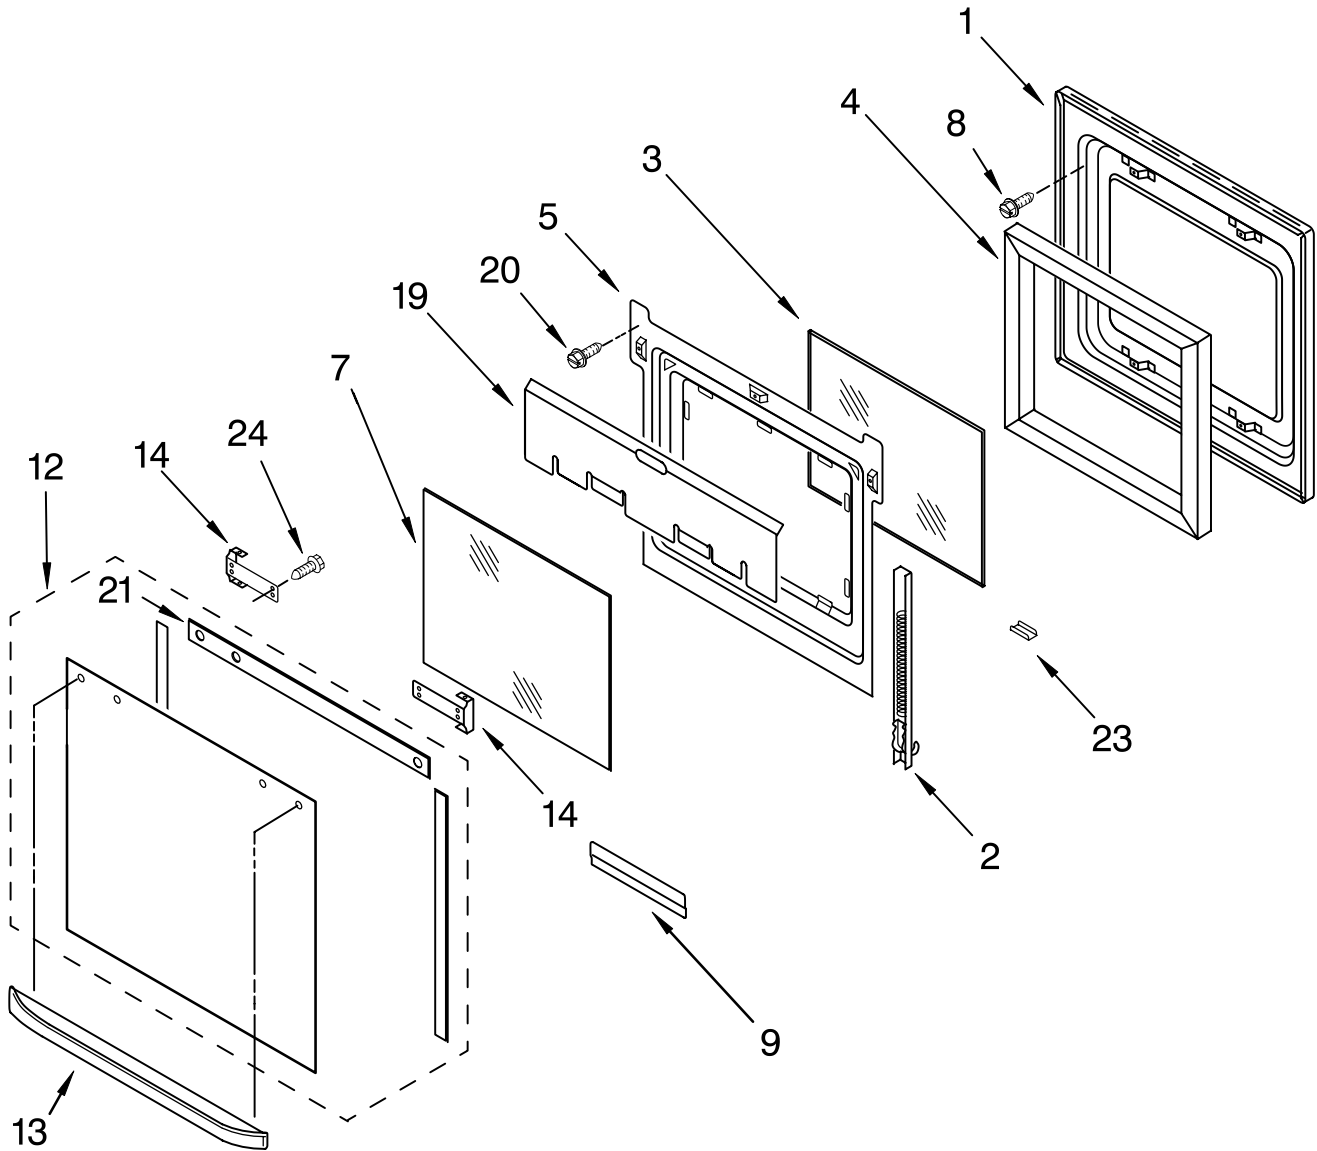

OVEN DOOR PARTS

For Model: KDRP407HSS09, KDRP407HBU09
(Stainless Steel) (Cobalt Blue)

Illus. No.	Part No.	DESCRIPTION
1	4455618	Door Liner
2	8300577	Hinge, Door R.Side
	8300578	L.Side
3	4449259	Glass, Inner
4	4451722	Insulation, Door
5	8300778	Retainer, Glass
7	4449263	Glass, Inner

Illus. No.	Part No.	DESCRIPTION
8	4449743	Screw, 8-32 x 3/8
9	4451668	Retainer, Glass
12	4452316	Assy, Door Glass S.Steel
	4455960	Cobalt Blue
13	4455851	Door Handle
14	4455803	Bracket, Handle Right Hand
	4455804	Left Hand
	3400832	Screw

Illus. No.	Part No.	DESCRIPTION
19	4450362	Shield, Heat
20	4449809	Screw, 8-18 x 3/8
21	4452326	Seal, Door Top
23	4451432	Retainer, Clip
	3400832	Screw
24	3196184	Screw, 8-32 x .548

FOR ORDERING INFORMATION REFER TO PARTS PRICE LIST