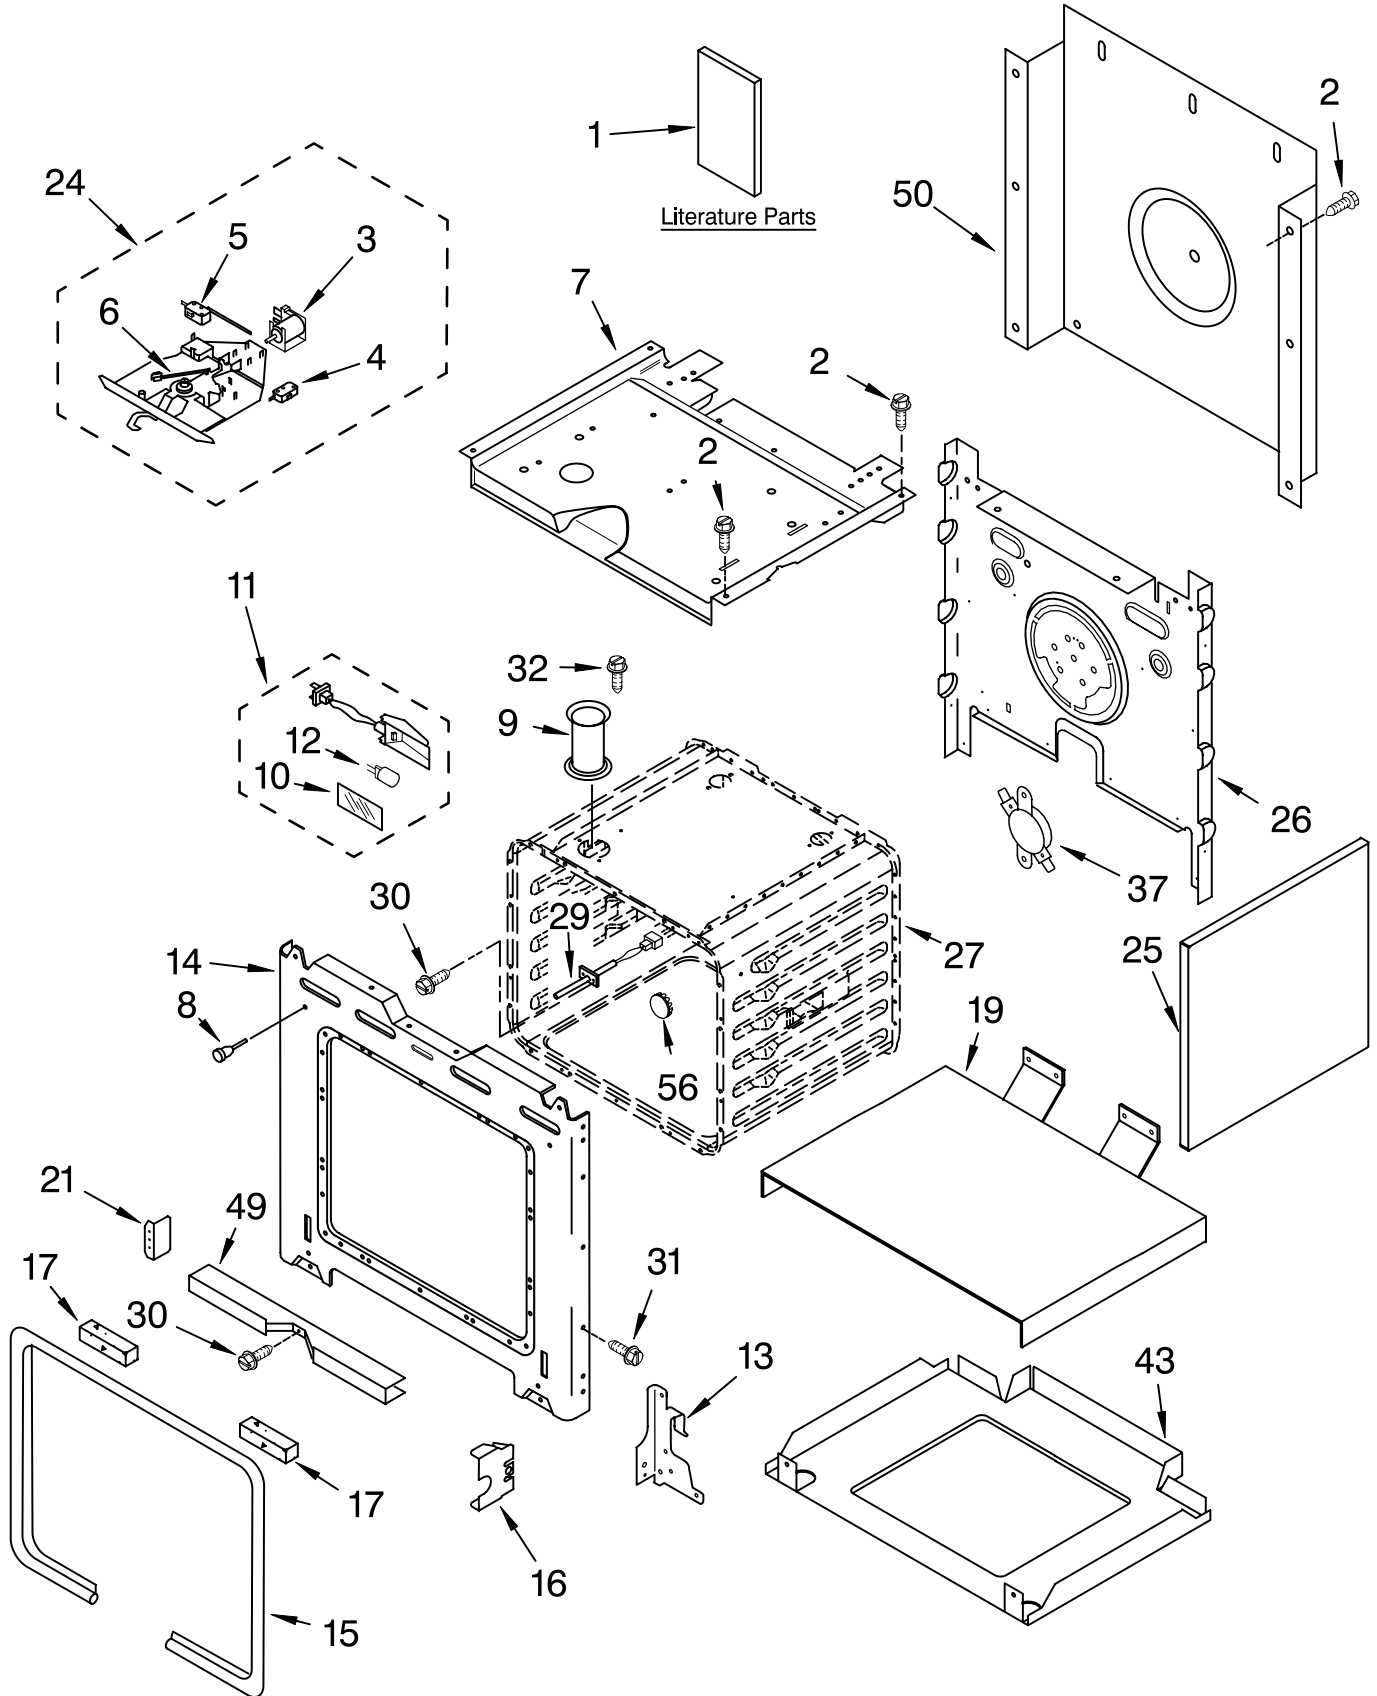

OVEN PARTS

For Model: KDRP407HSS09, KDRP407HBU09
(Stainless Steel) (Cobalt Blue)

30" KITCHENAID
FREE STANDING RANGE
DUAL FUEL

FOR ORDERING INFORMATION REFER TO PARTS PRICE LIST

OVEN PARTS

For Model: KDRP407HSS09, KDRP407HBU09
(Stainless Steel) (Cobalt Blue)

Illus. No.	Part No.	DESCRIPTION	Illus. No.	Part No.	DESCRIPTION	Illus. No.	Part No.	DESCRIPTION
1		Literature Parts	12	4452164	Bulb, Light	31	4449040	Screw, 8-18 x 3/8
	4455927	Installation Instructions	13		Hinge Receiver	32	3196176	Screw, 8-18 x 1/2
	4456611	Use & Care Guide		4455605	Left Hand	37	4451442	Thermostat (TOD) (Temp.) SPST
	4456557	Tech Sheet		4455606	Right Hand	43	4455649	Base, Chassis
	8301171	Conversion Instructions	14	4455612	Frame, Front	49	4448933	Retainer, Gasket
	3191638	Safer Cooking Tips	15	4455382	Gasket, Door	50	4451747	Cover, Back
2	4449809	Screw, 8-18 x 3/8	16	4452152	Bracket, Mounting	56	4448982	Button, Plug
3	4452224	Solenoid		4449809	Screw			
4	4452312	Switch, Micro	17	4452260	Spacer, Foam			
5	4456568	Switch, Micro	19	4451478	Support, Insulation			
6	4451537	Spring, Latch	21	4455510	Bracket, Support			
7	4455866	Top, Chassis	24	4451896	Latch Assy			
8	4448520	Bumper, Door	25	4455641	Side, Chassis			
9	4452158	Tube, Vent	26	4452234	Back, Chassis			
10	4452163	Lens, Light	27		Liner, Oven (Not serviceable)			
11	4448972	Oven Light Assy	29	4455636	Sensor			
	4449748	Screw	30	4449154	Screw, 8-32 x .440			

FOLLOWING PARTS NOT ILLUSTRATED

INSULATION

4449316	Insulation, Wrap
4450365	Insulation, Back
4452337	Insulation, Bottom Vent