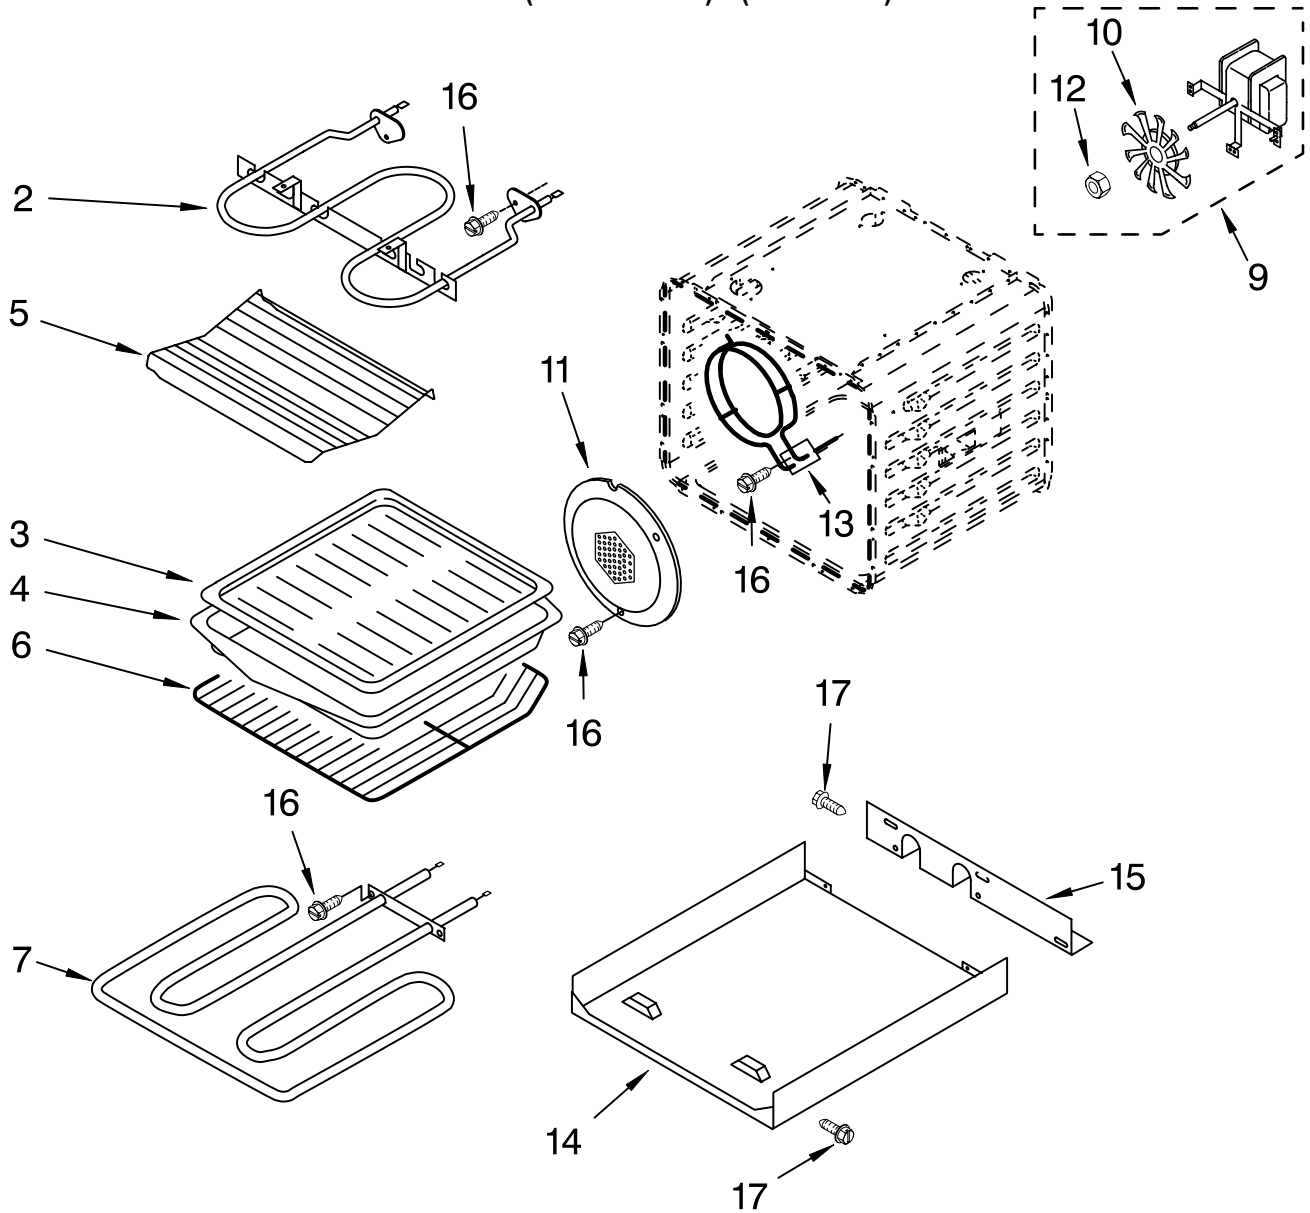

INTERNAL OVEN PARTS

For Model: KDRP407HSS09, KDRP407HBU09
(Stainless Steel) (Cobalt Blue)

Illus. No.	Part No.	DESCRIPTION

2	4456103	Element, Broil
	4449154	Screw
3	3195996	Grill, Broiler
4	3196076	Pan, Broiler
5	3181534	Rack, Roasting
6	4452807	Rack, Oven

Illus. No.	Part No.	DESCRIPTION

7	4452155	Element, Hidden Bake
9	4451583	Motor, Convection
10	4452226	Blade, Fan
11	4448418	Cover, Fan
12	4452227	Nut

Illus. No.	Part No.	DESCRIPTION

13	4452157	Element, Convection
14	4455037	Tray, Hidden Bake
15	4450039	Cover, Access
16	4449154	Screw, 8-32 x .440
17	4449809	Screw, 8-18 x 3/8

FOR ORDERING INFORMATION REFER TO PARTS PRICE LIST