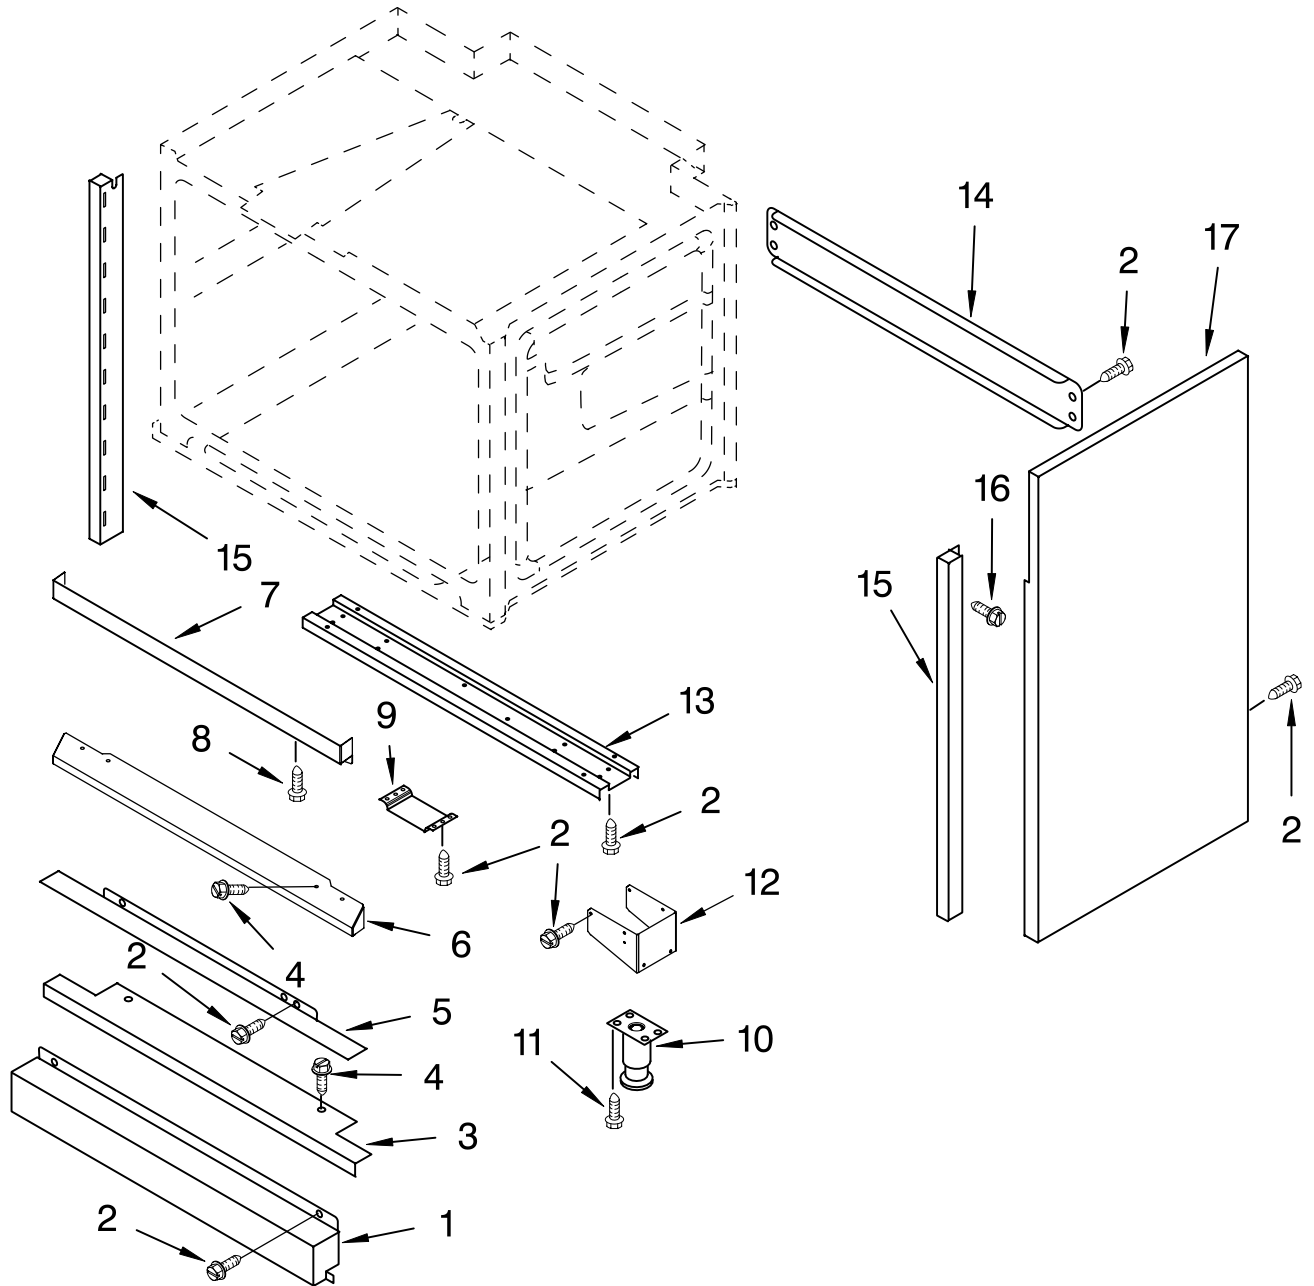

CHASSIS PARTS

For Model: KDRP407HSS09, KDRP407HBU09
(Stainless Steel) (Cobalt Blue)

Illus. No.	Part No.	DESCRIPTION
1	4452802	Vent, Bottom Lower
2	4449809	Screw, 8-18 x 3/8
3	4452798	Backer, Trim Lower
4	3400837	Screw, 8-18 x 3/8
5	4452800	Deflector, Center
6	4452420	Vent, Bottom Upper
7	4452425	Vent, Center
	4453323	Gasket
	3400805	Screw (4)

Illus. No.	Part No.	DESCRIPTION
8	3196537	Screw, 8-18 x 3/8
9	4455604	Bracket, Mounting Regulator
10	4452430	Foot Assembly
11	3400518	Screw, 5/16-12 x 5/8
12	4455644	Gusset
13	4455643	Support, Channel
	3400080	Screw (8)

Illus. No.	Part No.	DESCRIPTION
14	4452433	Brace, Rear
15	4452804	Trim, Front Right Side
	4453205	Left Side
16	3196537	Screw, 8-18 x 3/8
17	4452418	Support, Side Chassis Right Side
	4452419	Left Side

FOR ORDERING INFORMATION REFER TO PARTS PRICE LIST