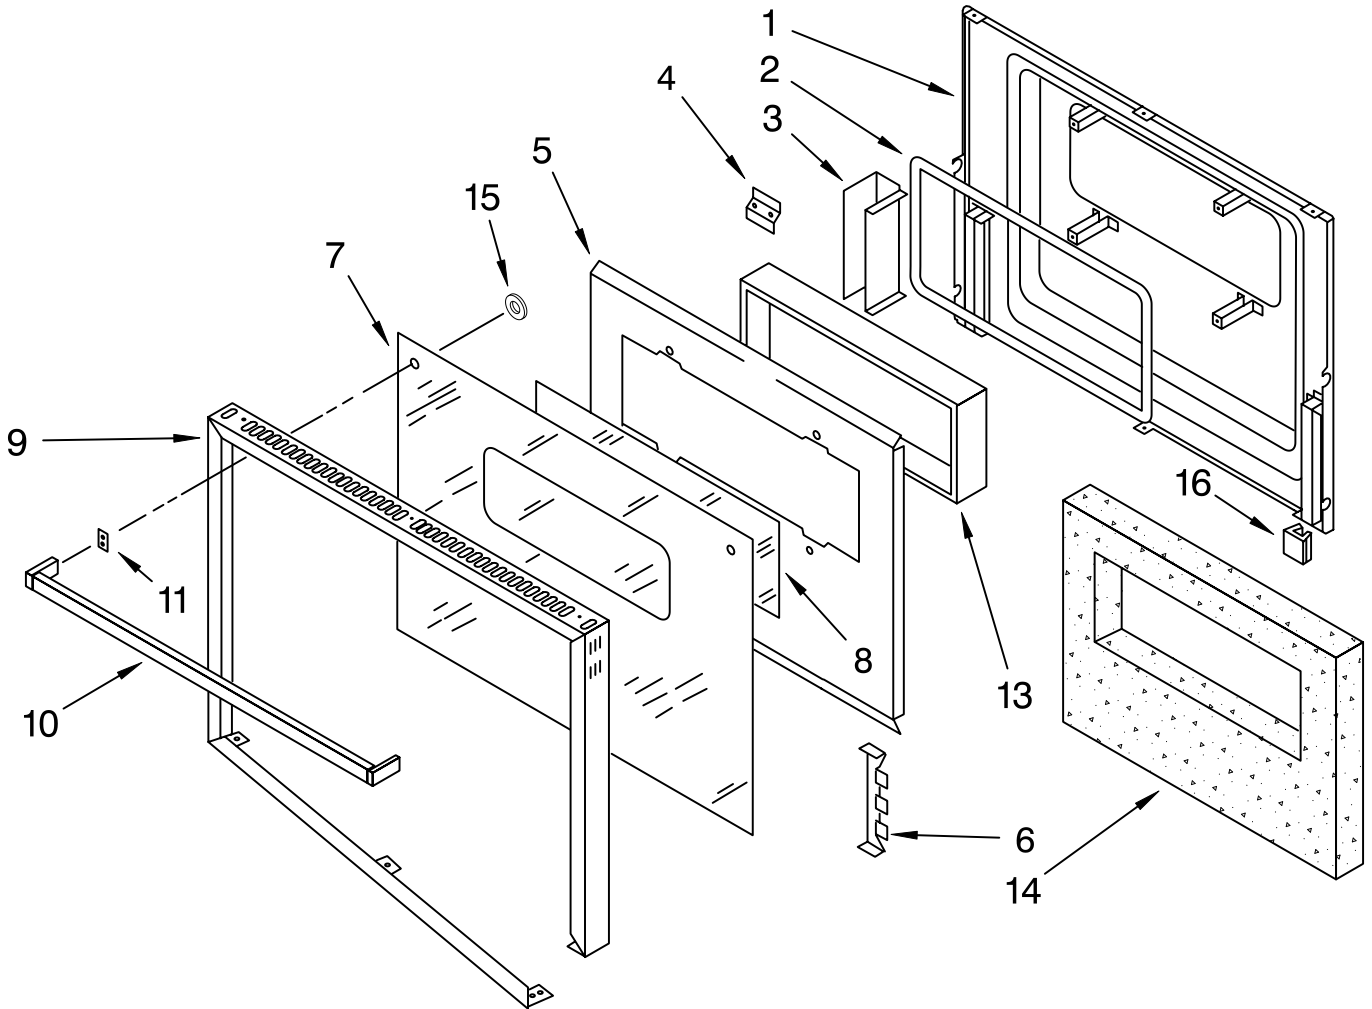

OVEN DOOR PARTS

For Model: KEBS177YBL1, KEBS177YWH1, KEBS177YAL1
(Black) (White) (Almond)

Illus. No.	Part No.	DESCRIPTION

NOTE: The screws and nuts required to attach a part are listed immediately following that part.

1	3177599	Liner, Door
2	3178584	Gasket, Window
3	3179693	Spacer, Window
4	3177831	Latch, Strike
	300890	Screw (2)

Illus. No.	Part No.	DESCRIPTION

5	3177718	Insulation Retainer
	300890	Screw (4)
6	4163855	Bracket, Glass Mounting (2)
	300890	Screw (4)
7		Glass, Door
	3181548	Black
	3181550	White
	3181552	Almond
8	4164243	Glass, Reflective
9	3181402	Frame, Door

Illus. No.	Part No.	DESCRIPTION

10		Handle, Door
	3182165	Black
	3182168	White
	3182171	Almond
	3181637	Screw (2)
11	3182138	Spacer (2)
13	4164235	Window Pack
14	3180094	Insulation, Door
	4168863	Screw (6)
	3178001	Screw, Black (2)
15	3181651	Bushing
16	3181701	Bumper, Door Glass

FOR ORDERING INFORMATION REFER TO PARTS PRICE LIST