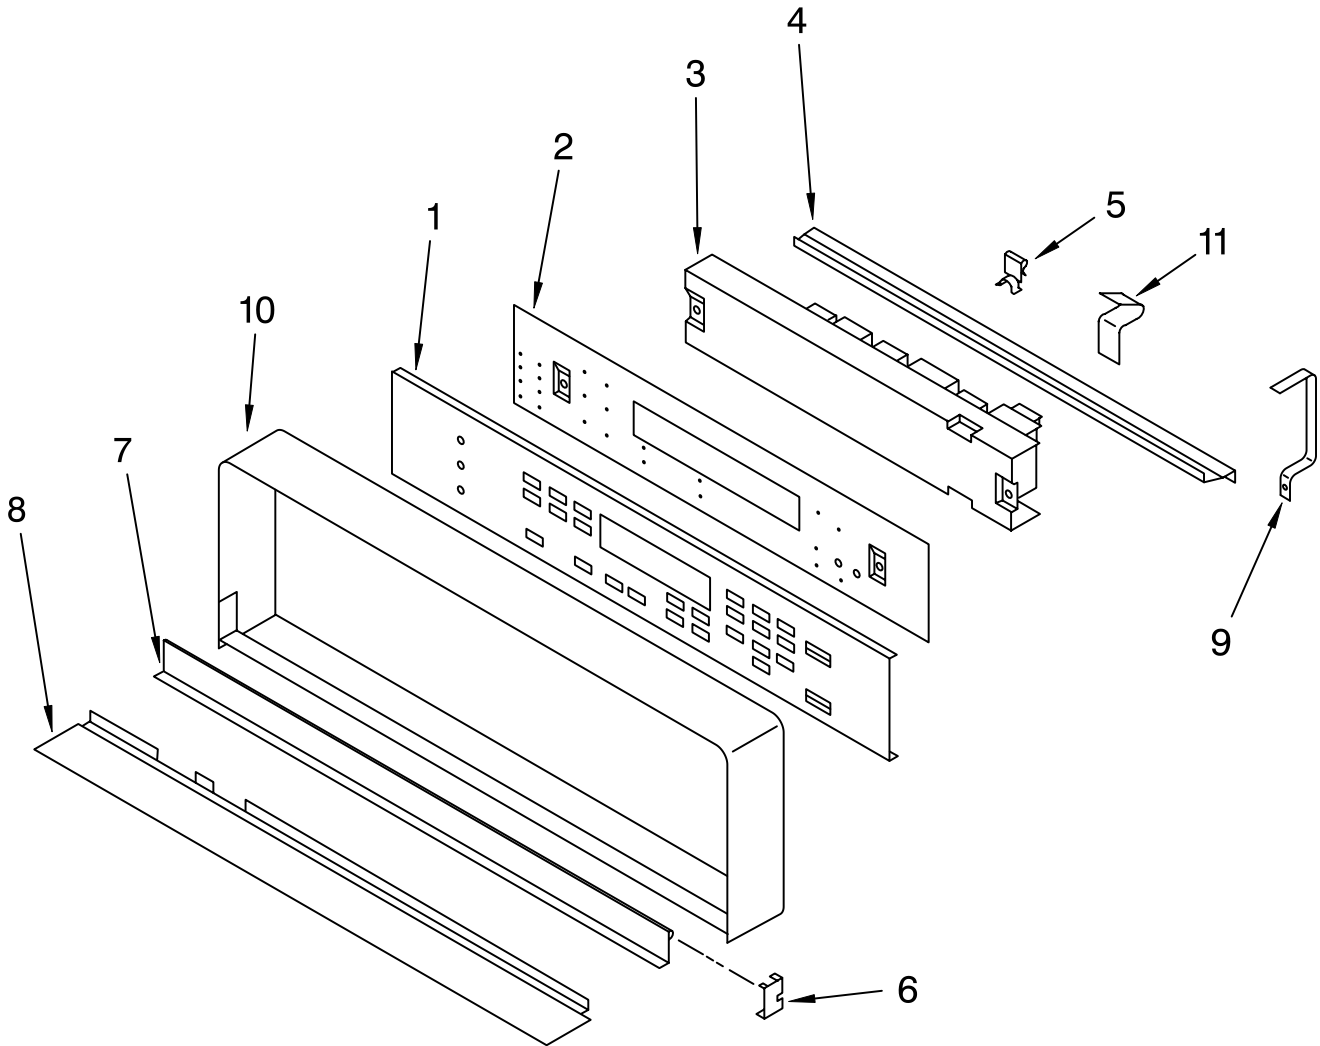

CONTROL PANEL PARTS

For Model: KEBS177YBL1, KEBS177YWH1, KEBS177YAL1
(Black) (White) (Almond)

Illus. No.	Part No.	DESCRIPTION
NOTE: The screws and nuts required to attach a part are listed immediately following that part.		
1	3181780	Membrane, Switch Black
	3181781	White
	3181782	Almond
2	3183794	Bracket, Mounting Switch Membrane
3	3181703	Microcomputer
	3179117	Screw
4	3183705	Retainer, Bracket
	3182939	Screw

Illus. No.	Part No.	DESCRIPTION
5	3182985	Clip, Retainer (3)
6	3182162	Trim, Door (2)
7	3182151	Door, Latch Handle Black
	3182154	White
	3182157	Almond
	3179847	Screw
8	3183702	Trim, Panel
	300890	Screw
9	3184321	Bracket
	3182939	Screw
10	3182148	Frame, Control Panel
11	3184567	Clip, Control Frame

Illus. No.	Part No.	DESCRIPTION
FOLLOWING PARTS NOT ILLUSTRATED		
LITERATURE PARTS		
	LIT4174237	Repair Parts List
	LIT3182131	Tech Sheet
	LIT3183659	Installation Instructions
	LIT3182135	Use & Care Guide
	LIT3150693	Cookbook

FOR ORDERING INFORMATION REFER TO PARTS PRICE LIST