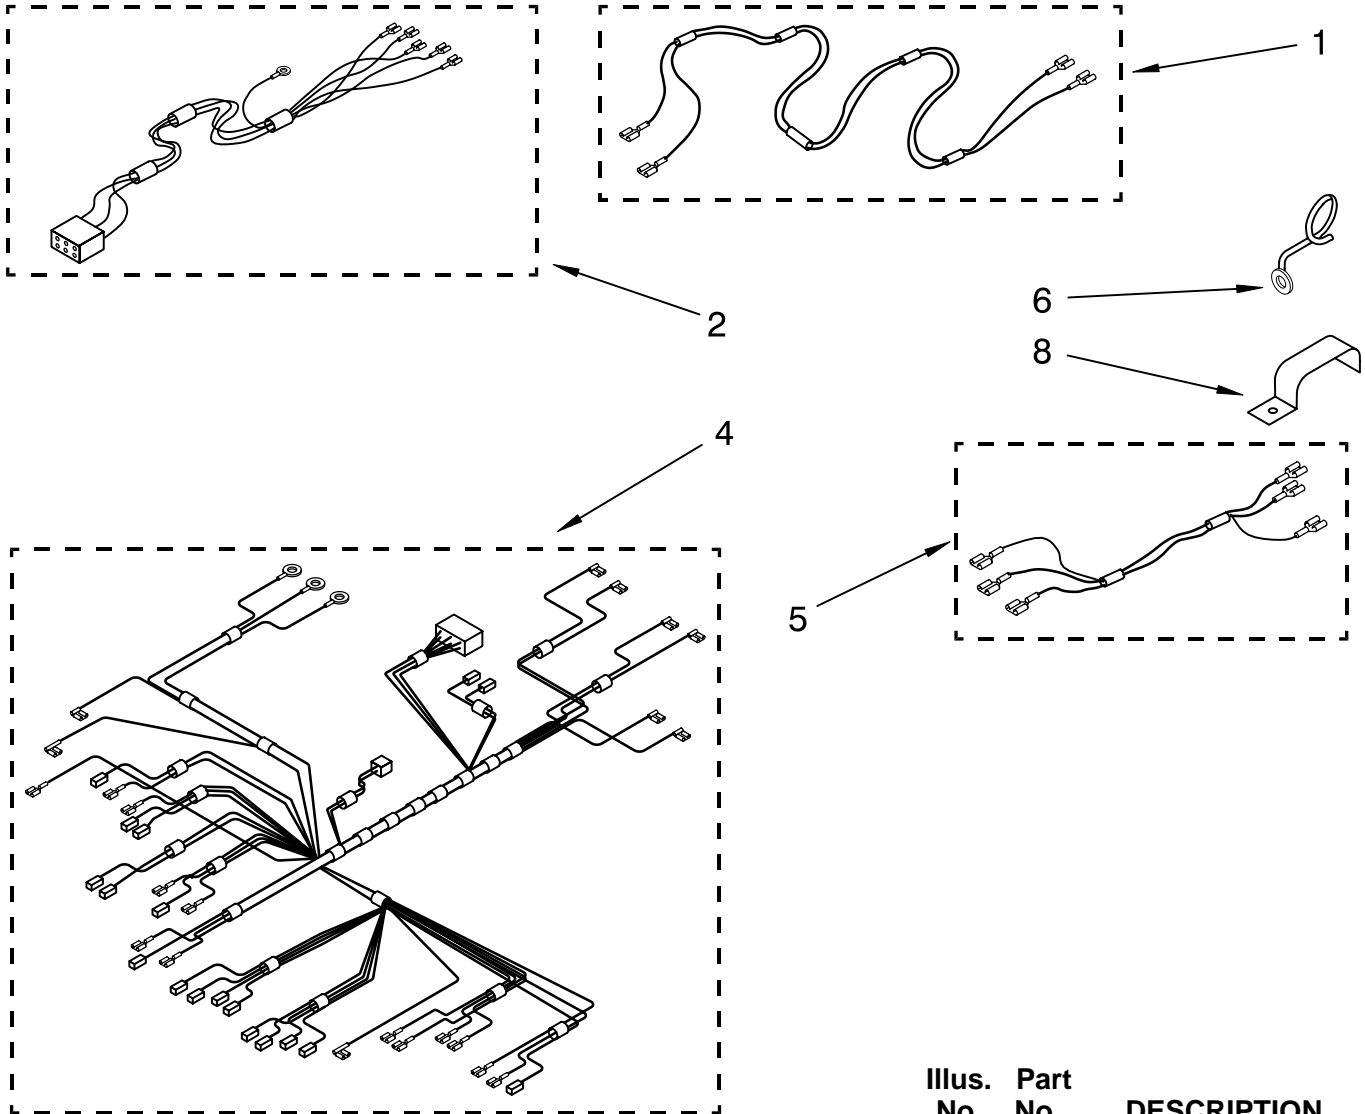

WIRING HARNESS PARTS

For Model: KEBS177YBL1, KEBS177YWH1, KEBS177YAL1
(Black) (White) (Almond)

Illus. No.	Part No.	DESCRIPTION
1	3183655	Harness Wire Door Light Switch
2	3183976	Harness, Wire Latch Assy.
4	3184221	Harness Wire Main
5	3183657	Harness, Wire Blower Fan
6	3179668	Standoff, Wire
	300890	Screw (4)
8	4159037	Clamp, Wire
	112432	Nut (3)

FOR ORDERING INFORMATION REFER TO PARTS PRICE LIST