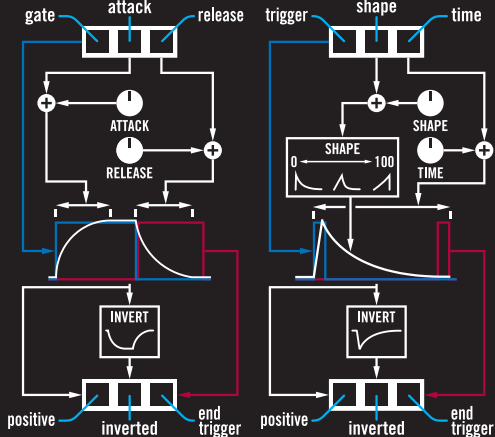

Module Reference

KORG

volca modular

MICRO MODULAR SYNTHESIZER

PATCHING KEY

SEQUENCES

WOGGLE

SPLIT

SOURCE

FUNCTIONS

LPG

SPACE OUT

UTILITY

Basic Patches

KORG

volca modular
MICRO MODULAR SYNTHESIZER