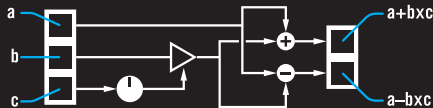

SOURCE

FUNCTIONS

LPG

SPACE OUT

UTILITY

Basic Patches

KORG

volca modular
MICRO MODULAR SYNTHESIZER