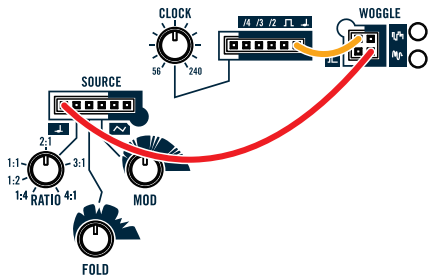

PORTAMENTO