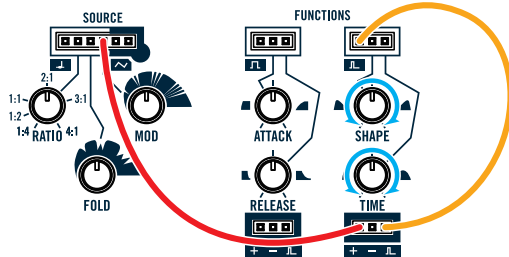

LFO MODULATION