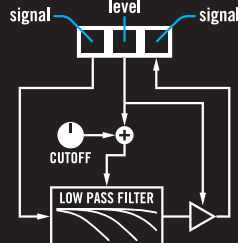

Module Reference

KORG

volca modular

MICRO MODULAR SYNTHESIZER

PATCHING KEY

SEQUENCES

WOGGLE

SPLIT

SOURCE

FUNCTIONS

LPG

SPACE OUT

UTILITY

Basic Patches

KORG

volca modular
MICRO MODULAR SYNTHESIZER