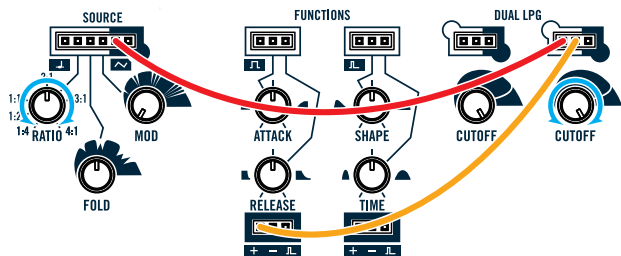

Basic Patches

KORG

volca modular
MICRO MODULAR SYNTHESIZER

MODULATOR as 2nd VCO