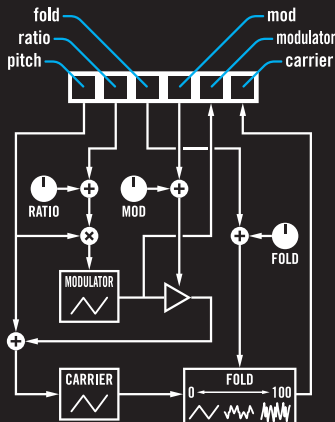

Module Reference

KORG

volca modular

MICRO MODULAR SYNTHESIZER

PATCHING KEY

SEQUENCES

WOGGLE

SPLIT

SOURCE

FUNCTIONS

LPG

SPACE OUT

UTILITY

Basic Patches

KORG

volca modular
MICRO MODULAR SYNTHESIZER