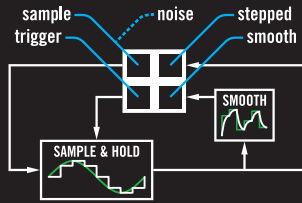

Module Reference

KORG

volca modular

MICRO MODULAR SYNTHESIZER

PATCHING KEY

SEQUENCES

WOGGLE

SPLIT

SOURCE

FUNCTIONS

LPG

SPACE OUT

UTILITY

Basic Patches

KORG

volca modular
MICRO MODULAR SYNTHESIZER