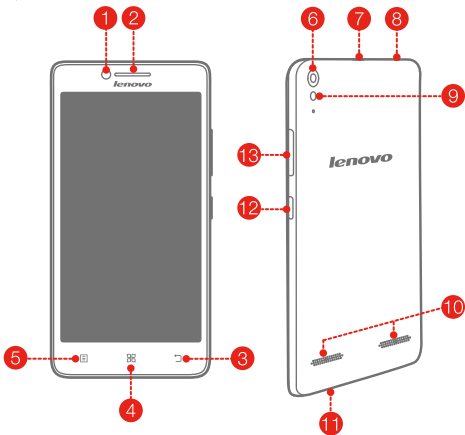

## Dimensions and weight

Height: 140.9 mm (5.547 inches)      Width: 70.55 mm (2.778 inches)

Depth: 8.2 mm (0.323 inch)      Weight: 129.6 g (0.286 lb)

## Display

Size: 5.0 inches

Screen: multi-touch

Resolution: 1280 × 720 pixels

LCD type: IPS

## Wireless Communication

Bluetooth 4.0; WLAN 802.11 b/g/n; <sup>②</sup>LTE, WCDMA, GSM; GPS

① Depending on the measuring method, the dimensions and weight might vary slightly.

② In some countries, LTE is not supported. To know if your smartphone works with LTE networks in your country, contact your carrier.

# First glance

1 Front-facing camera

2 Receiver

3 Back key

4 Home key

5 Menu key

6 Rear-facing camera

7 Micro USB connector