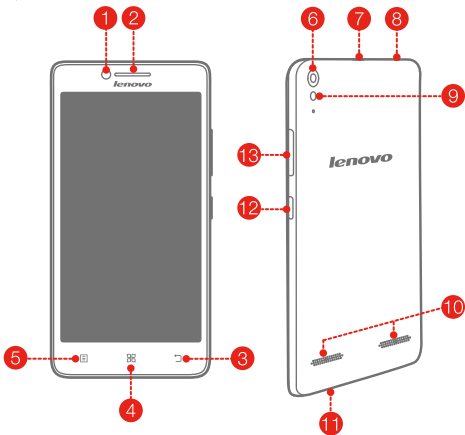

Dimensions and weight

Height: 140.9 mm (5.547 inches)

Width: 70.55 mm (2.778 inches)

Depth: 8.2 mm (0.323 inch)

Weight: 129.6 g (0.286 lb)

Processor

Processor: Qualcomm MSM8916, Quad Core, 1.2 GHz

Camera

Type: CMOS

Pixels: 8.0 megapixels (back) + 2.0 megapixels (front)

Battery

Battery: 2300 mAh

Display

Size: 5.0 inches

Screen: multi-touch

Resolution: 1280 × 720 pixels

LCD type: IPS

Wireless Communication

Bluetooth 4.0; WLAN 802.11 b/g/n; ^②LTE, WCDMA, GSM; GPS

- ① Depending on the measuring method, the dimensions and weight might vary slightly.
- ② In some countries, LTE is not supported. To know if your smartphone works with LTE networks in your country, contact your carrier.

First glance

1 Front-facing camera

2 Receiver

3 Back key

4 Home key

5 Menu key

6 Rear-facing camera

7 Micro USB connector