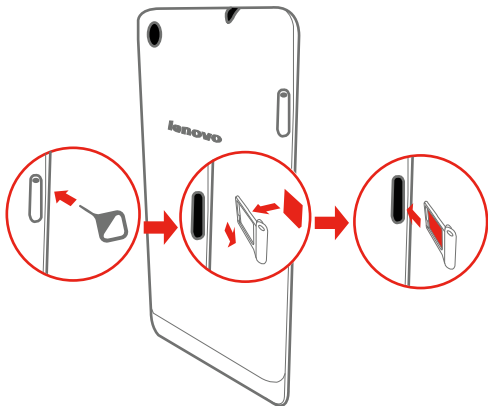

②Bluetooth 4.0

WLAN 802.11b/g/n

*WCDMA, GSM

GPS

- ① Actual product may differ.
- ② Launch with Android 4.2 which only supports BT 4.0 PXP profile.

First glance

- 1 Receiver / Speaker
- 2 Front camera
- 3 Volume up
- 4 Volume down
- 5 On/Off button
- 6 Back camera
- 7 Earphone jack
- 8 *Micro SIM card slot
- 9 Micro USB
- 10 Microphone

Free Tablet Stand

You can get a free tablet stand that is made of recyclable paper from the packing box.

- * The WLAN model (Lenovo S5000-F) does not have a Micro SIM card slot.

*Installing the Micro SIM card

You can use cellular services with the WLAN + 3G model (Lenovo S5000-H) by inserting the Micro SIM card provided by your carrier services. Install the Micro SIM card as shown.

- Step 1.** Insert the SIM eject tool into the hole on the Micro SIM card tray.
- Step 2.** Pull out the Micro SIM card tray and place the Micro SIM card in the tray.
- Step 3.** Carefully replace the tray.