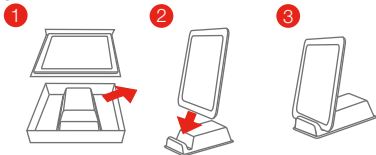

②Bluetooth 4.0

WLAN 802.11b/g/n

*WCDMA, GSM

GPS

- ① Actual product may differ.
- ② Launch with Android 4.2 which only supports BT 4.0 PXP profile.

First glance

- 1 Receiver / Speaker
- 2 Front camera
- 3 Volume up
- 4 Volume down
- 5 On/Off button
- 6 Back camera
- 7 Earphone jack
- 8 *Micro SIM card slot
- 9 Micro USB
- 10 Microphone

Free Tablet Stand

You can get a free tablet stand that is made of recyclable paper from the packing box.

- * The WLAN model (Lenovo S5000-F) does not have a Micro SIM card slot.

*Installing the Micro SIM card