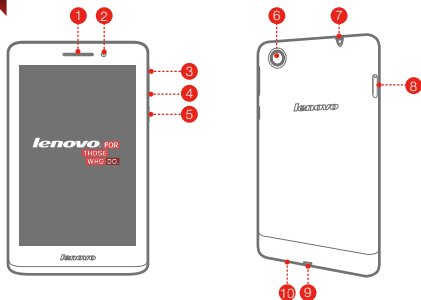

Height: 191 mm Width: 116 mm Depth: 7.9 mm

Weight: 246 g *249 g

CPU

CPU: MTK 8125 Quad Core 1.2 GHz

*MTK 8389 Quad Core 1.2 GHz

Camera

Type: CMOS

Pixels: 5 MP Autofocus (back)+ 1.6 MP (front)

Power and battery

Battery: 3450 mAh (min.)

Display

Size: 7 inches (diagonal)

Resolution: 1280 x 800

Screen: Multi-touch display

LCD type: IPS

Wireless communication

②Bluetooth 4.0

WLAN 802.11b/g/n

*WCDMA, GSM

GPS

- ① Actual product may differ.
- ② Launch with Android 4.2 which only supports BT 4.0 PXP profile.

First glance

- 1 Receiver / Speaker
- 2 Front camera
- 3 Volume up
- 4 Volume down
- 5 On/Off button
- 6 Back camera
- 7 Earphone jack
- 8 *Micro SIM card slot
- 9 Micro USB
- 10 Microphone

Free Tablet Stand

You can get a free tablet stand that is made of recyclable paper from the packing box.

- * The WLAN model (Lenovo S5000-F) does not have a Micro SIM card slot.

*Installing the Micro SIM card