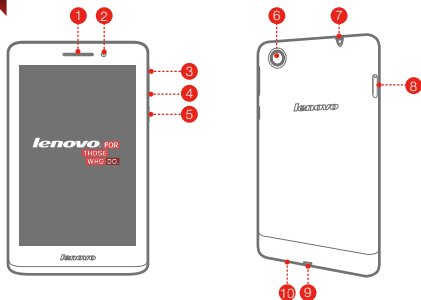

First glance

- 1 Receiver / Speaker
- 2 Front camera
- 3 Volume up
- 4 Volume down
- 5 On/Off button
- 6 Back camera
- 7 Earphone jack
- 8 *Micro SIM card slot
- 9 Micro USB
- 10 Microphone