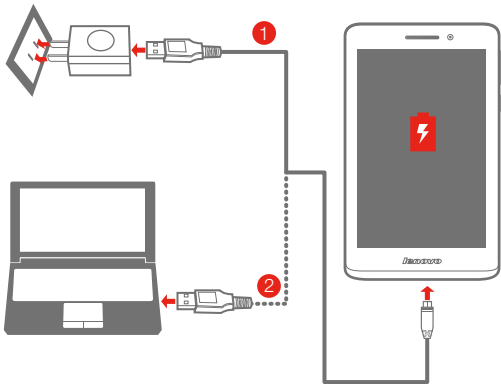

Charging the battery

Before using your tablet, you might need to charge the battery. Charge the battery as shown.

Method 1. Connect your tablet to a power outlet using the included cable and USB power adapter.

Method 2. Charge the battery using a computer.

Low battery

Fully charged

Charging

For more information about battery safety, see the *Important Product Information Guide*.