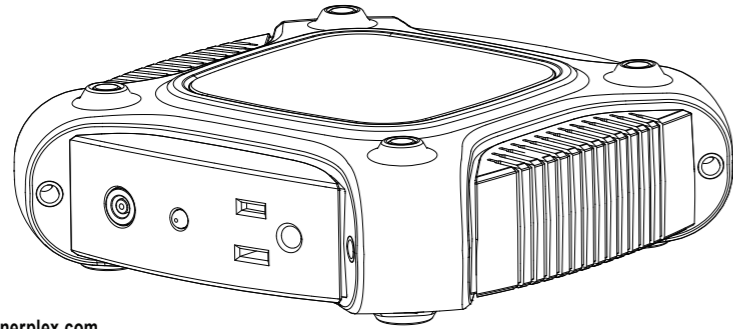

User Manual

GENERATR S100

MODEL:GN6001GY

Warranty information available at goenerplex.com
If you require assistance please contact us
support@goenerplex.com

Ascent Solar Technologies Inc.
12300 Grant St. Thornton, CO 80241