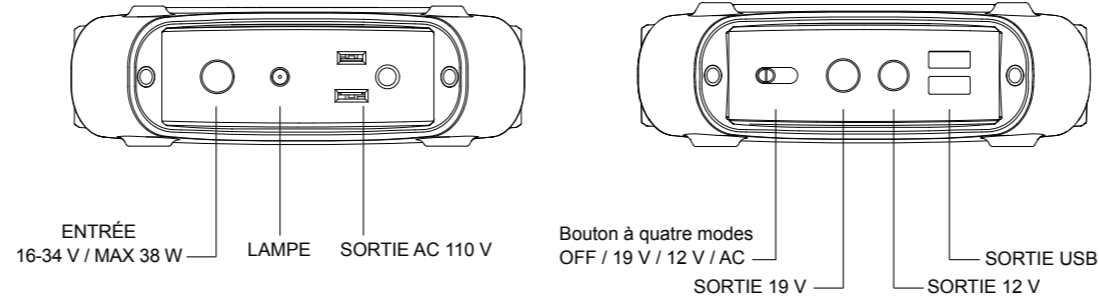

Connaître votre matériel

Spécifications techniques

Utilisation :

Nous vous recommandons de laisser votre EnerPlex S100 branché avant son utilisation. Si cela n'est pas possible, le recharger tous les 3 mois.

Se charge avec : Durées de charge approximatives

Chargeur AC prise murale 5 heures

Enerplex Commandr™

6-16 heures (1 pièce) en fonction des conditions d'ensoleillement

3-8 heures (2 pièces) en fonction des conditions d'ensoleillement

Entrées

Port de charge (7,4 x 5,0 mm) 16-34 V, MAX 38 W

Sorties

Port USB (Type -A) 5 V, MAX 2,4 A x 2

Port 12 V (6,3 x 3,0 mm) 12 V, MAX 10 A

Port Ordinateur portable (7,4 x 5,0 mm) 19 V, MAX 90 W

AC 110 V AC 100 W Réglé sur MAX 120 W

Intérieur

Type de batterie Lithium-ion

Capacité de la batterie 94,0 Wh (94.0Wh (10,8V/8700 mAh))

Longévité Plus de 300 cycles

Général

Poids 2,05 lb (930 g)

Dimensions 6 x 6 x 1,9 pouces (152,5 x 152,5 x 48,5 mm)

Testé et certifié FCC, CE, RoHS

Température d'utilisation 14 - 122 F (-10 - 50°C)

CHARGE

D'une prise murale ou
panneaux solaires

1