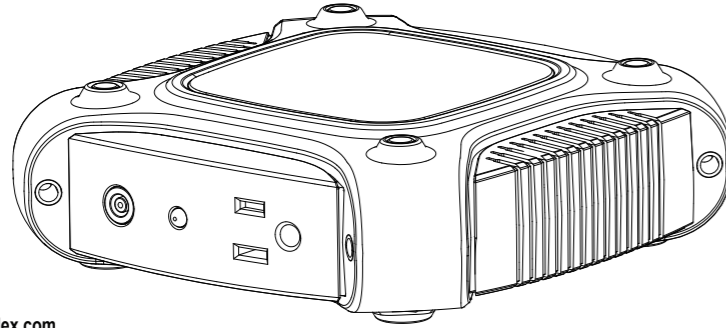

Manuel d'utilisateur

GENERATR S100

MODELE : GN6001GY

Garantie disponible sur le site goenerplex.com
Si vous avez besoin d'aide, n'hésitez pas à nous contacter
support@ascentsolar.com

Ascent Solar technologies Inc.
12300 Grant St. Thornton, CO 80241