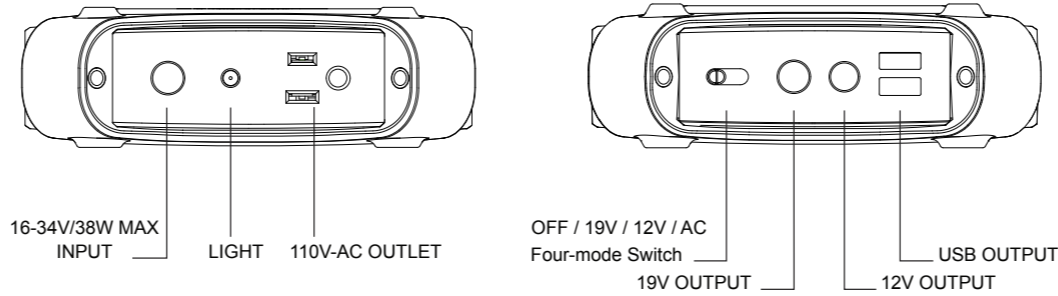

Generatr S100

Technical Specifications	
Usage:	
We recommend that you leave your EnerPlex S100 plugged in before use. If this is not possible, charge it every 3 months.	
Charging With:	
AC Wall Charger	5 hours
EnerPlex Commander XII™	
6~16 hours (1 pcs) depending on solar conditions	
3~8 hours (2 pcs) depending on solar conditions	
Charging Port (7.4 x 5.0 mm)	
16~34V, 38W MAX	
Outputs	
USB Port(Type -A)	5V, 2.4A MAX x 2
12V Port (6.3 x 3.0mm)	12V, 10A MAX
Laptop Port (7.4 x 5.0 mm)	19V, 90W MAX
AC	110V AC 100W RATED 120W MAX

Internal	
Battery Type	Lithium-ion
Battery Capacity	94.0Wh (10.8V/8700 mAh)
Life-span	
More than 300 cycles	
General	
Weight	2.05lbs(930g)
Dimensions	6 X 6 X 1.9inch(152.5X 152.5 X 48.5mm)
Tested and Certified	FCC, CE, RoHS
Operating Usage Temp.	14 - 122F (-10 - 50°C)

Entrées

Port de charge (7,4 x 5,0 mm) 16-34 V, MAX 38 W

Sorties

Port USB (Type -A) 5 V, MAX 2,4 A x 2

Port 12 V (6,3 x 3,0 mm) 12 V, MAX 10 A

Port Ordinateur portable (7,4 x 5,0 mm) 19 V, MAX 90 W

AC 110 V AC 100 W Réglé sur MAX 120 W

Intérieur

Type de batterie Lithium-ion

Capacité de la batterie 94,0 Wh (94.0Wh (10,8V/8700 mAh))

Longévité Plus de 300 cycles

Général

Poids 2,05 lb (930 g)

Dimensions 6 x 6 x 1,9 pouces (152,5 x 152,5 x 48,5 mm)