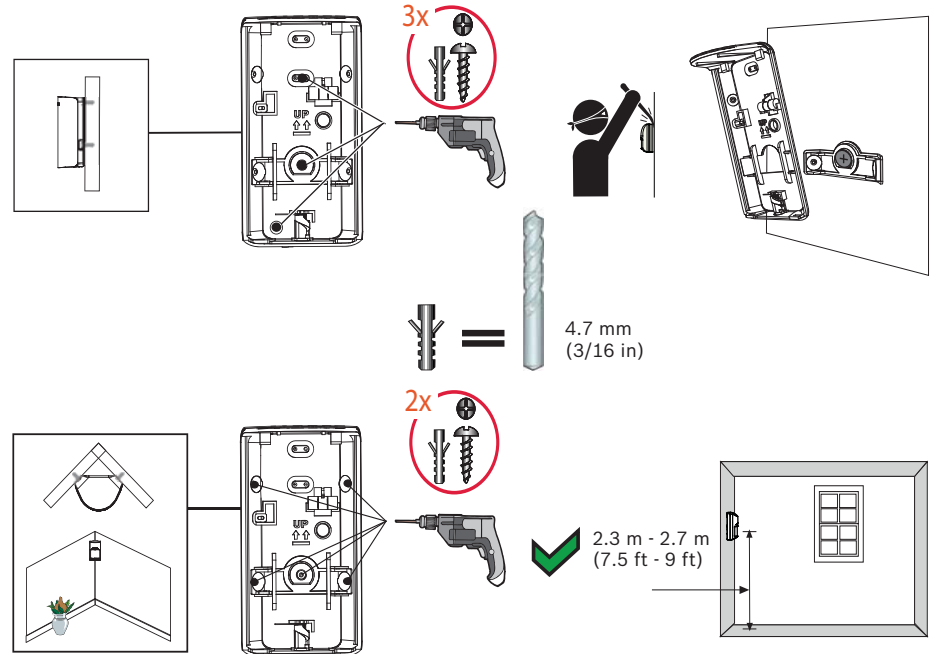

Bosch Security Systems, Inc.
130 Perinton Parkway
Fairport, NY 14450
USA

www.boschsecurity.com

Bosch Sicherheitssysteme GmbH
Robert-Bosch-Ring 5
85630 Grasbrunn
Germany

1 |

2 |

3 |

4 |

5 |