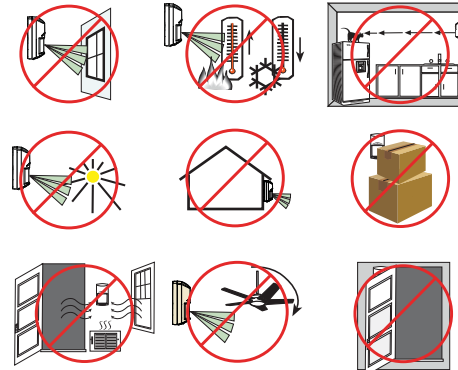

zh-CHS

有关基于RADION PIR ZB文本的安装指南和其他文档，请转到：www.boschsecurity.com

Copyright

This document is the intellectual property of Bosch Security Systems, Inc. and is protected by copyright. All rights reserved.

Trademarks