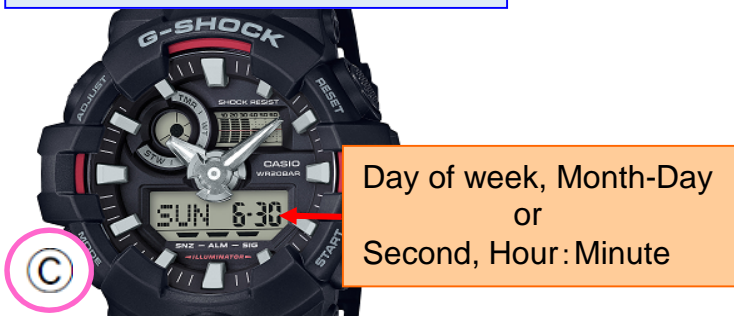

DST Setting / Module : 5522

Firstly, make sure it is in the Timekeeping Mode.

<Timekeeping Mode Screen>

To return to the Timekeeping Mode,
hold down (C) for about two seconds.

In the Timekeeping Mode,
hold down (A) until city code
flashes on the display.