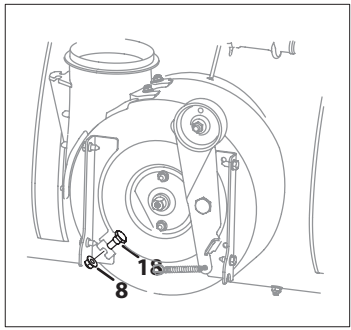

Auger & Auger Housing

Auger & Auger Housing

Ref.	Part Number	Description
1	790-00485	Housing Support Bracket, 30"
2	684-04057A	Impeller Assembly
3	710-0347	Hex Bolt, 3/8-16 x 1.75
4	710-04484	Screw, 5/16-18 x .750
5	710-0451	Carriage Bolt, 5/16-18 x .750
6	946-04230A	Auger Clutch Cable
7	712-04063	Flange Lock Nut, 5/16-18
8	712-04065	Flange Lock Nut, 3/8-16
9	741-0663	Flange Bearing, .50 x .75 x .59
10	714-04040	Bow Tie Cotter Pin
11	725-0157	Cable Tie
12	926-04012	Push-On Nut, .25 Dia.
13	732-04460	Extension Spring, .38 OD x 4.59
14	736-0174	Wave Washer, .625 x .885 x .0175
15	736-0242	Bell Washer, .340 x .872 x .060
16	736-04216†	Bell Washer, .340 x .872 x .060
17	790-00119	Shave Plate, 30"
—	790-00118	Shave Plate, 28"
—	790-00121	Shave Plate, 26"
—	790-00120	Shave Plate, 24"
18	738-0143	Shoulder Screw, 3/8-16 x .496 x .336
19	938-0281	Shoulder Screw, 3/8-16 x .625 x .17
20	738-04124A	Shear Pin
21	941-0245	Hex Flange Bearing
22	941-0309	Flange Ball Bearing, .75 x 1.85
23	756-04224	Flat Idler Pulley
24	790-00075	Bearing Housing
25	790-00080A	Auger Idler Bracket
26	918-04194A	Gearbox Assembly, Auger, 30"
—	918-04193A	Gearbox Assembly, Auger, 28"
—	918-04192B	Gearbox Assembly, Auger, 26"
—	918-04191B	Gearbox Assembly, Auger, 24"
27	684-04107	Spiral Assembly - LH
28	684-04108	Spiral Assembly - RH
29	731-04870	Spacer, 1.25 x .75 x 1.00

Ref.	Part Number	Description
30	684-04255	Auger Housing, 30"
—	984-04257	Auger Housing, 28"
—	684-04256	Auger Housing, 26"
—	684-04259	Auger Housing, 24"
31	736-0188	Flat Washer, .76 x 1.49 x .06
32	937-3000	Drive Lube Fitting
33	741-0493A	Flange Bushing, .800 x .910
34	790-00138A	Bearing Housing
35	710-0276	Spacer, Carriage, 5/16-18 x 1.00
36	731-06931	Deluxe Slide Shoe
37	936-0159	Washer, Flat, .349 x .879 x .063
38	710-0703	Carriage Screw, 1/4-20 x 0.75
39	712-04064	Flange Lock Nut, 1/4-20
40	731-07525	Chute Adapter
41	731-2635	Clean-out Tool Mtg. Bracket
42	931-2643	Clean-Out Tool
43	918-0123A	Housing Assembly - RH
44	918-0418A	Housing Assembly - LH
45	710-0642	Screw, 1/4-20 x 0.75
46	711-04282	Axle, Auger, 30"
—	711-04283	Axle, Auger, 28"
—	711-04284	Axle, Auger, 26"
—	711-04285	Axle, Auger, 24"
47	914-0161	Hi-Pro Key
48	715-04021	Dowel Pin, .25OD x 1.25
49	917-04126	Worm Shaft
50	917-04861	Worm Gear, 20T
51	718-04071	Thrust Collar
52	721-0325	Plug, 1/4 x .437
53	721-0327	Oil Seal, .75 x 1.131 x .188
54	936-0351	Flat Washer, .76 x 1.5
55	736-3084	Flat Washer, .51 x 1.12 x .06
56	741-0662	Flange Bearing, .75 x 1.00 x .59
57	731-04871	Spacer, 1.25 OD x .75 ID x 3/16 Lg

† Not Shown