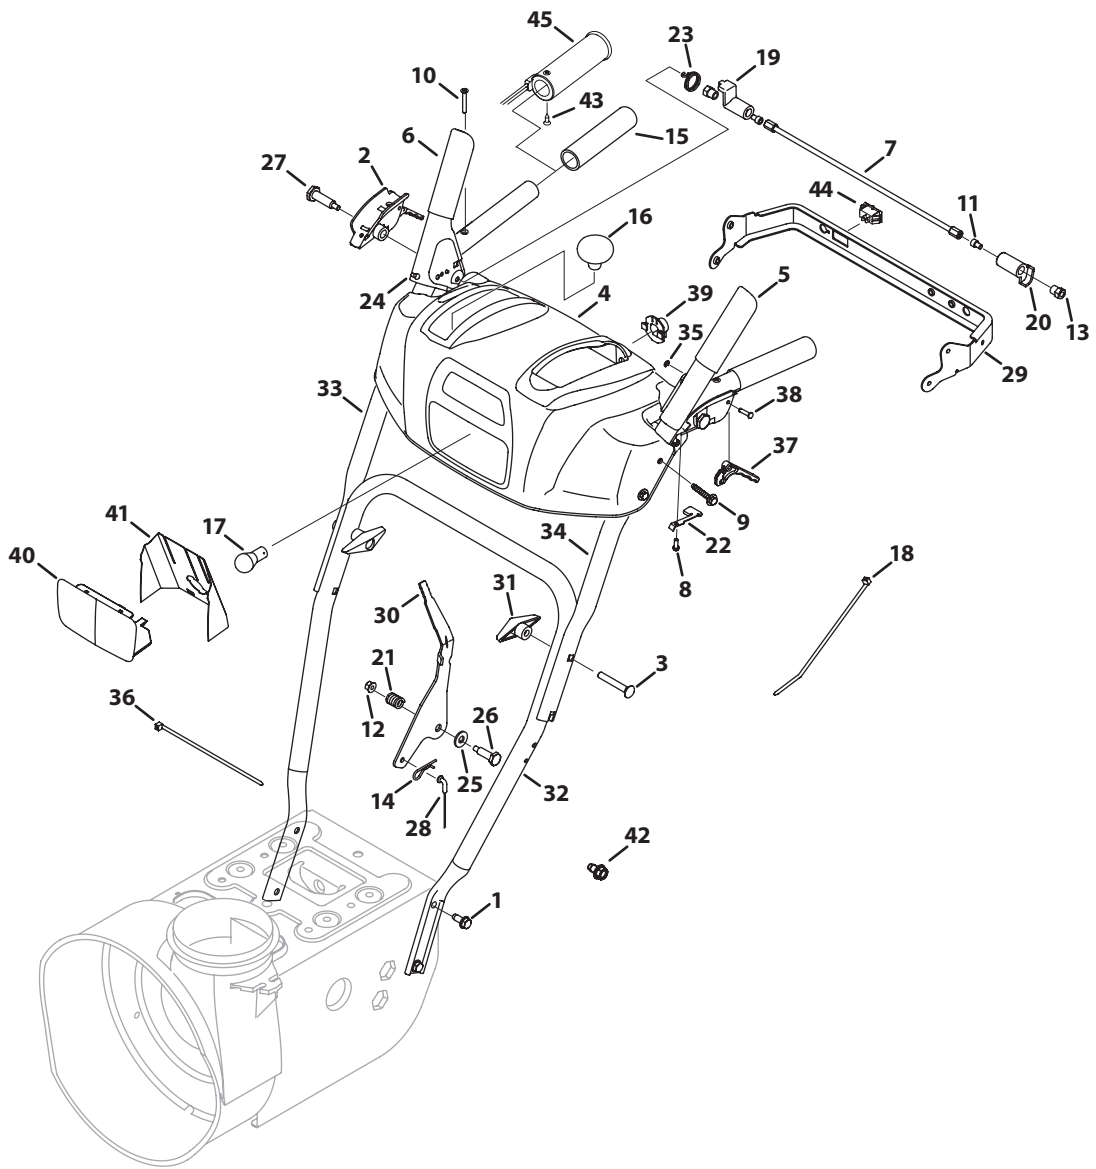

T-Style Handle, Frame & Discharge Chute

T-Style Handle, Frame & Discharge Chute

Ref.	Part Number	Description
1	710-04484	Hex Screw, 5/16-18 x .750
2	631-04133A	Handle Clutch Lock LH Assy
—	631-04134B	Handle Clutch Lock RH Assy
3	710-0572	Carriage Screw, 5/16-18 x 2.25
4	931-04187A	Handle Panel, includes Ref. 40 & 41
5	684-04105B	Handle Engagement Assembly LH
6	684-04106C	Handle Engagement Assembly RH
7	684-04250	Pivot Rod
8	710-04326	Screw, 8-16 x 0.50
9	710-04586	Screw, 1/4-20 x 1.625
10	710-1233	Screw, 10-24 x 1.375
11	710-3069	Socket Screw, 1/4-20 x .50
12	712-04064	Flange Lock Nut, 1/4-20
13	712-04081A	Shoulder Nut, 1/4-20
14	914-0145	Click Pin, .092 x 1.64
15	720-0274	Handle Grip (524/526/528 SWE)
16	720-04039	Shift Knob
17	925-1629	Lamp
18	926-0154	Cable Tie
19	731-04894D	Lock Plate
20	731-04896B	Clutch Lock Cam
21	732-0193	Compression Spring
22	732-04219C	Clutch Lock Spring
23	732-04238	Torsion Spring
24	935-0199A	Rubber Bumper

Ref.	Part Number	Description
25	936-0267	Flat Washer, .385 x .87 x .06
26	738-04125	Shoulder Screw, .374 x 1.05
27	738-04348	Shoulder Screw, 1/4-20 x 1.345
28	946-04396A	Speed Cable Selector
29	790-00248C	Panel Bracket
30	790-00311B	Shift Lever
31	920-0284	Wing Knob
32	749-04138B	Lower Handle
33	749-04190A	Upper Handle RH
34	749-04191A	Upper Handle LH
35	716-04036	E-Ring
36	725-0157	Cable Tie
37	731-04954	Clutch Trigger
38	738-04126	Pin, 3/16
39	925-1649	Light Socket
40	731-05324	Lens
41	777X41804	Lens Label
42	710-0599	Screw, TT, 1/4-20 x .500 (For ground wire)
43	710-0837	AB Screw, #10-16 x .625 (530 SWE)
44	725-04393	Heated Grip Switch (530 SWE)
45	725-05149	Heated Grip (530 SWE)
—	925-04137†	Harness (Inc # 39) 524/526/528 SWE
—	725-05148†	Harness (530 SWE)

† Not Shown