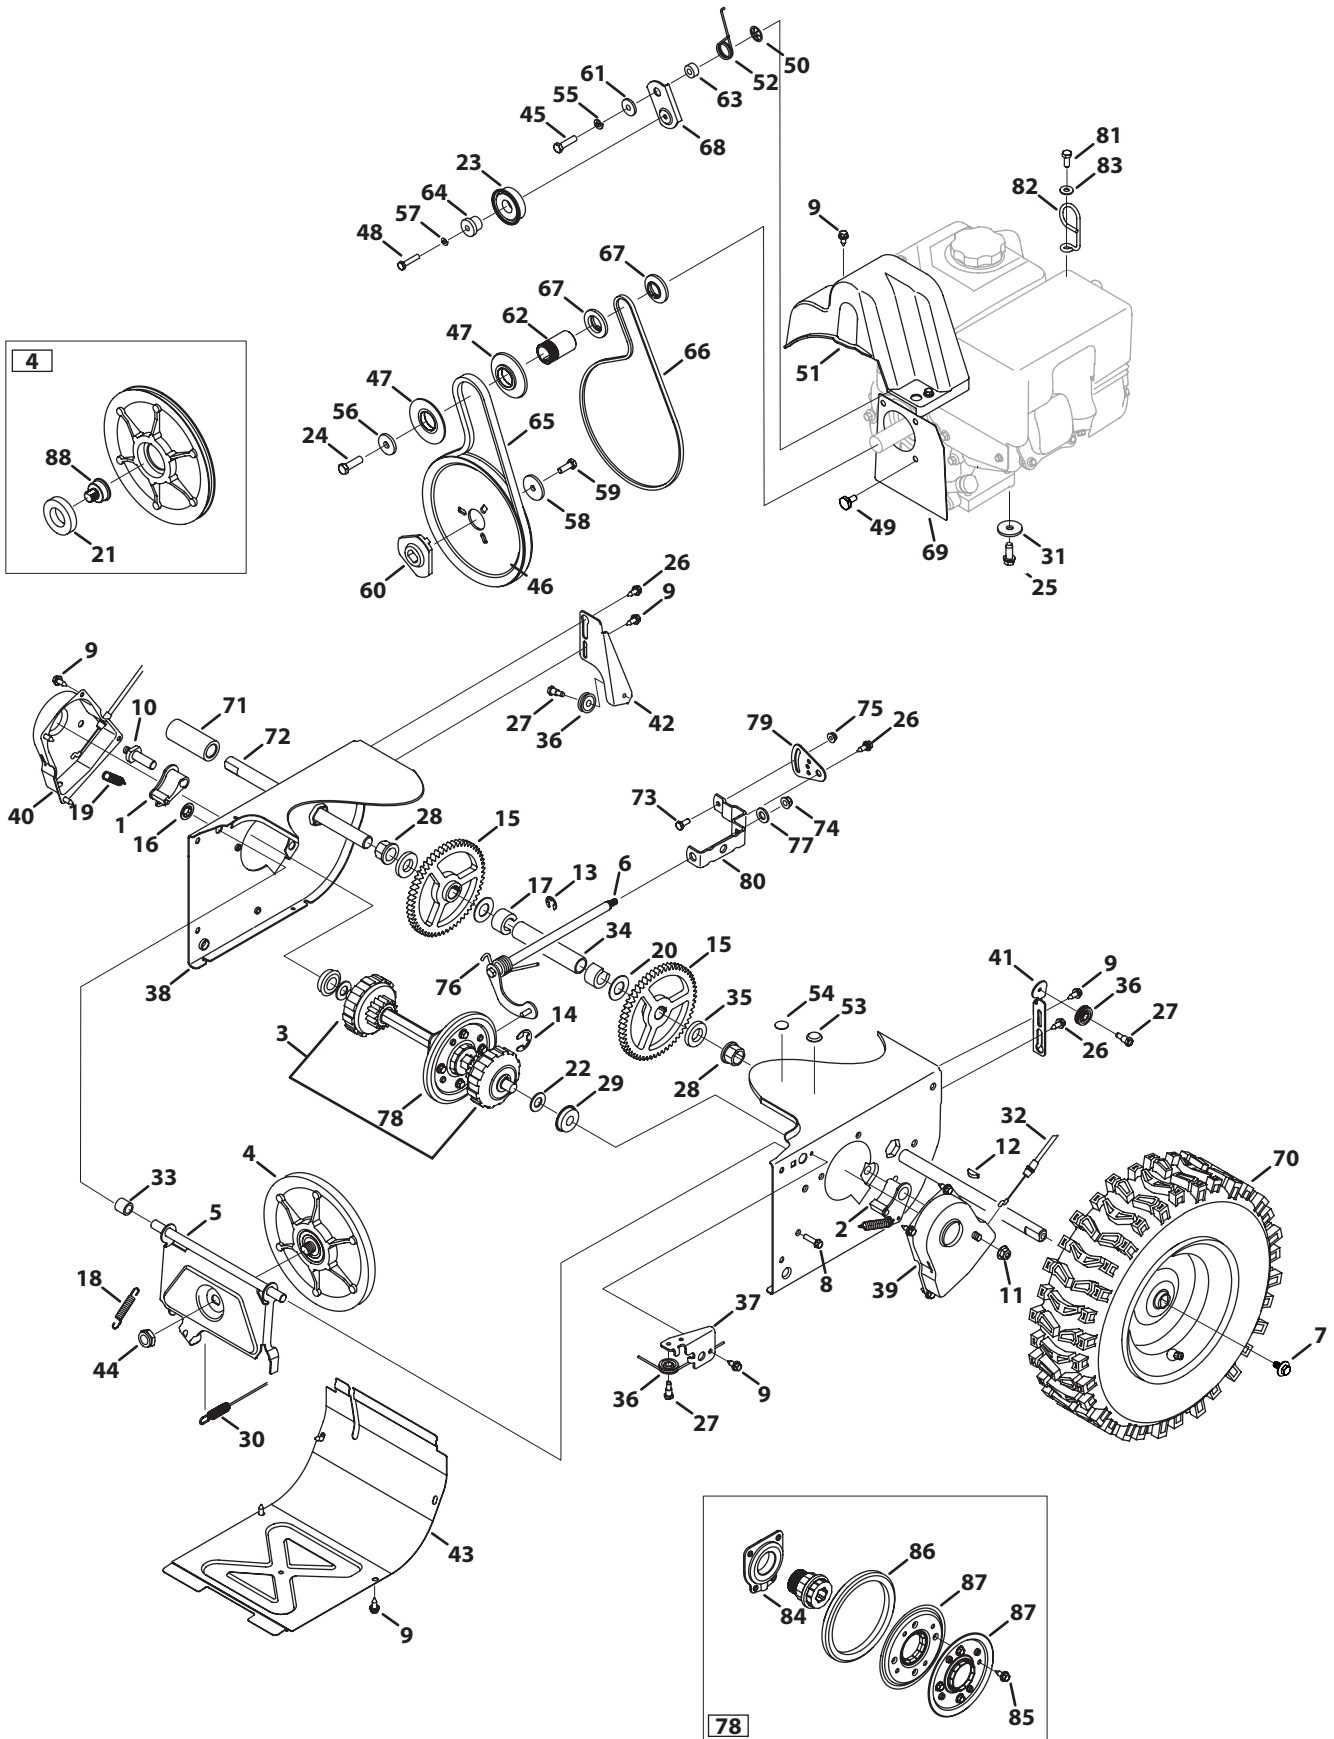

Drive System

Ref.	Part Number	Description
1	618-06987	Dogg Assembly, RH
2	618-06988	Dogg Assembly, LH
3	918-06072	Drive Shaft Assembly
4	656-04055	Friction Wheel Disc Assembly
5	684-04154B	Friction Wheel Support Bracket
6	684-04156A	Rod Shift Assembly
7	710-05339	Screw, 5/16-24 x .750
8	710-0788	Screw, 1/4-20 x 1.000
9	710-1652	Screw, 1/4-20 x .625
10	711-1268B	Actuator Shaft
11	712-04065	Nut, Flangelock, 3/8-16
12	914-0126	Hi-Pro Key, 3/16 x 3/4 DIA
13	916-0104	E-Ring
14	716-0136	Retainer Ring
15	917-04210	Gear, 56T
16	726-0221	Nut, Speed, .500
17	731-05297	Spacer, .76 x .75
18	932-0264	Extension Spring, .380 x 2.500
19	732-04345	Extension Spring, .500 x 1.71
20	736-0188	Washer, Flat, .76 x 1.49
21	741-04098	Ball Bearing, 30 x 55 x 13
22	750-06087	Spacer, .68 ID x 1.25 OD x .20
23	684-04169	Idler Pulley Assembly
24	710-0191	Hex Head Screw, 3/8-24 x 1.25
25	710-0654A	Taptite Sems Screw, 3/8-16 x 1.000
26	738-04184A	Screw, Shoulder, .368 x .113 x 1/4-20
27	738-0924A	Screw, Shoulder, .340 x .335 x 1/4-28
28	941-0245	Hex Flange Bearing, .75 ID
29	941-0563	Ball Bearing, 17 x 40 x 12
30	946-05067	Drive Clutch Cable
31	736-0320	Washer, Flat, .38 x 1.38
32	946-0956C	Steering Cable
33	748-0190	Spacer, .508 x .75
34	750-04474	Axle Support Tube
35	750-0767	Spacer, Axle
36	756-0625	Cable Roller
37	790-00096A	Auger Cable Guide Bracket
38	790-00183C	Wheel Drive Frame
39	790-00527	Shaft Retainer, LH
40	790-00528	Shaft Retainer, RH

Ref.	Part Number	Description
41	790-00206A	Auger Clutch Cable Guide Bracket
42	790-00207C	Drive Clutch Cable Guide Bracket
43	790-00316	Frame Cover
44	712-0417A	Nut, Flange, 5/8-18
45	710-0672	Hex Head Screw, 5/16-24 x 1.25
46	756-04109	Auger Pulley, 8.1 x .5
47	756-04113	Pulley, Half, 2.600
48	710-0809	Taptite Screw, 1/4-20 x 1.250
49	738-04439	Shoulder Screw, .500 x .145
50	926-04012	Nut, Push-On, .25 Dia.
51	731-06401	Belt Cover, (526/528/530 SWE)
—	731-05353	Belt Cover (524 SWE)
52	732-04308A	Spring, Torsion, .850 x .333
53	735-04099	Plug, 3/8 ID
54	735-04100	Plug, 1/2 ID
55	936-0119	Washer, Lock, 5/16
56	736-3082A	Washer, Flat, .45 x 1.5
57	936-0329	Washer, Lock, 1/4
58	736-0505	Washer, Flat, .34 x 1.50
59	710-1245B	Hex Head Screw, 5/16-24 x .875
60	748-04053A	Pulley Adapter, .75 DIA
61	748-04112B	Spacer, Shoulder, .3175 x .500
62	750-04303	Spacer, .875 x 1.185
63	750-04477A	Spacer, .340 x .750
64	750-04571	Spacer, Shoulder, .260 x .785
65	954-04195A	Belt, .500 x 37 (526/528/530 SWE)
—	954-04050	Belt, .500 x 35.06 (524 SWE)
66	954-04201A	Belt, 3/8 x 35.68 (526/528/530 SWE)
—	954-04260	V Belt, 3/8 x 34.4 (524 SWE)
67	756-04252	Pulley, Half, 3/8 x 1.7160
68	790-00208D	Drive Idler Bracket
69	790-00332	Cover Plate (526/528/530 SWE)
—	790-00289A	Cover Plate (524 SWE)
70	634-04136-0931	Wheel, LH (528 SWE, 530 SWE)
—	634-04137-0931	Wheel, RH (528 SWE, 530 SWE)
—	634-04147A-0931	Wheel, LH (524 SWE, 526 SWE)
—	634-04148A-0931	Wheel, RH (524 SWE, 526 SWE)
71	731-04873	Spacer, 1.25 x .75 x 3.00
72	938-04180	Axle, .75 x 11.12
73	710-0751	Hex Head Screw, 1/4-20 x .620