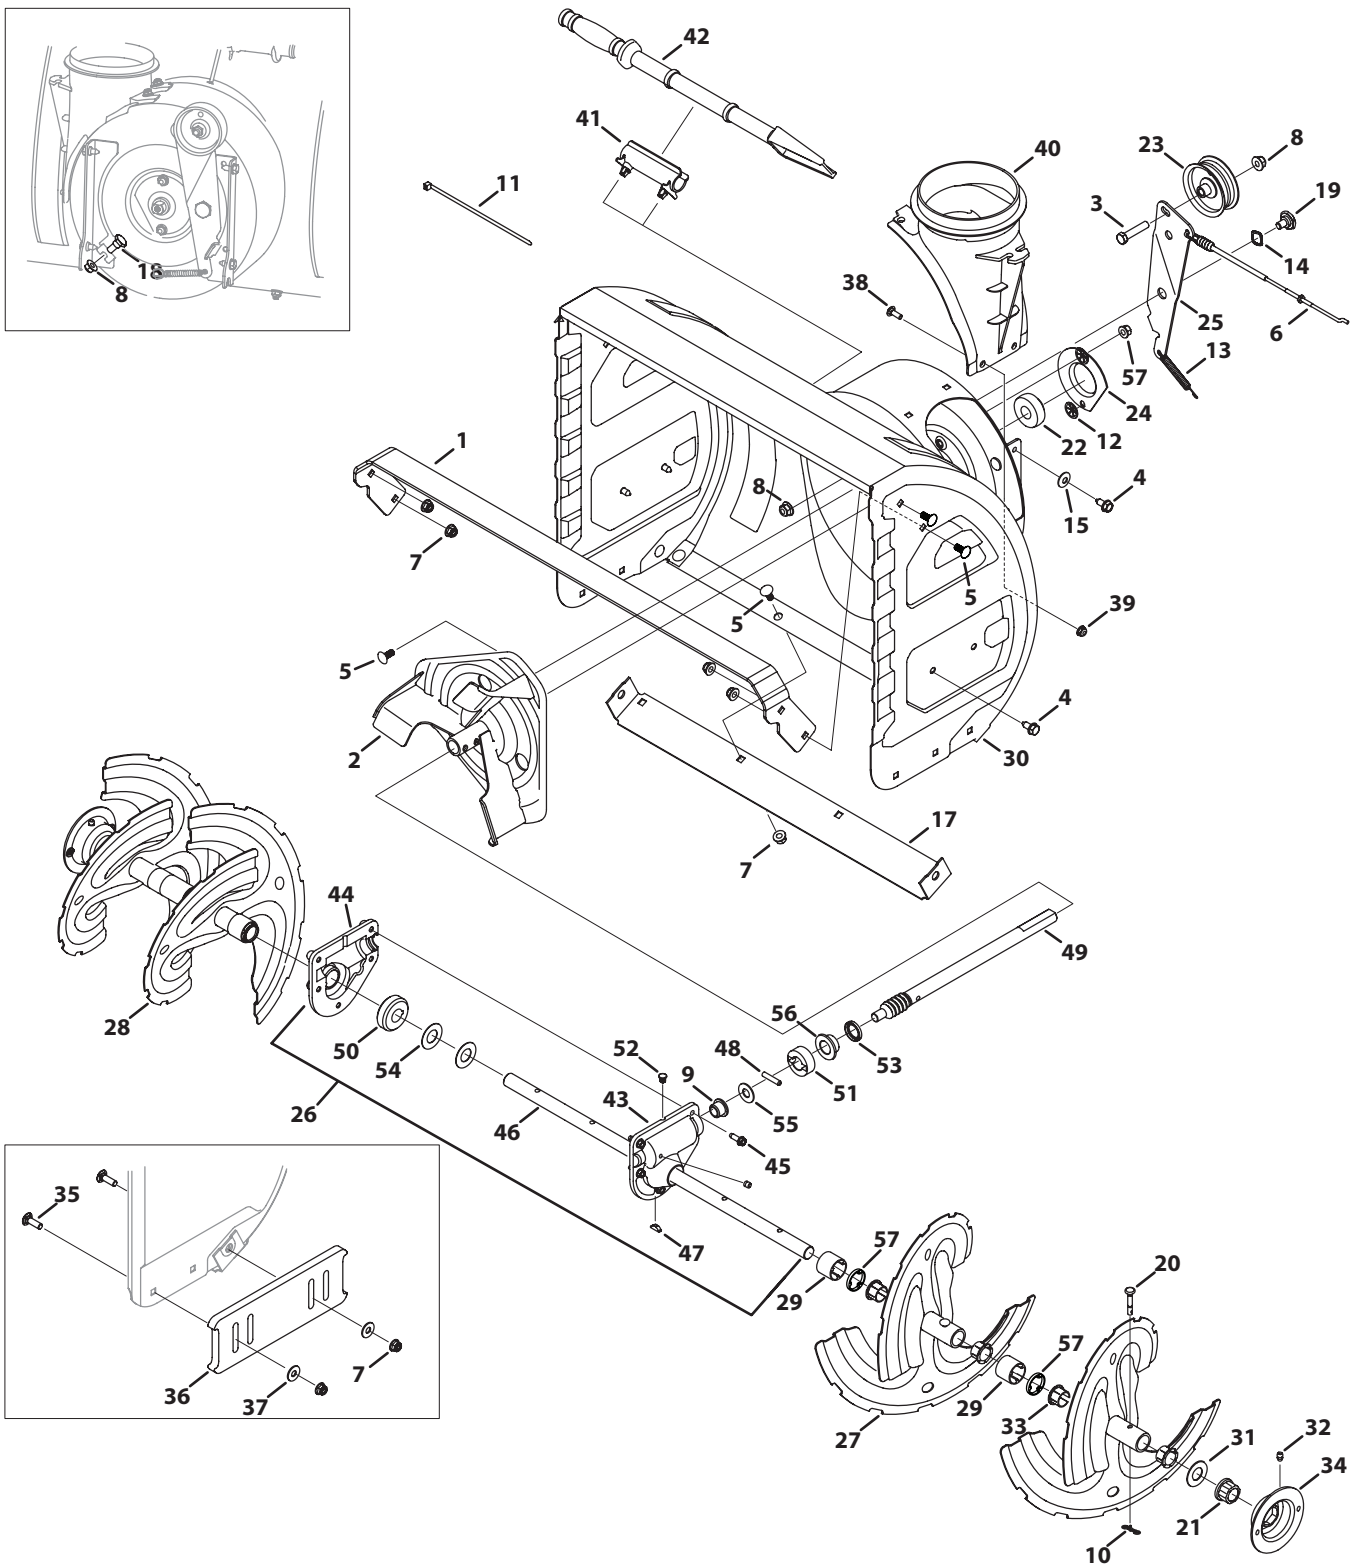

Auger & Auger Housing

Auger & Auger Housing

Ref.	Part Number	Description
1	790-00485	Housing Support Bracket, 30"
2	684-04057A	Impeller Assembly
3	710-0347	Hex Bolt, 3/8-16 x 1.75
4	710-04484	Screw, 5/16-18 x .750
5	710-0451	Carriage Bolt, 5/16-18 x .750
6	946-04230A	Auger Clutch Cable
7	712-04063	Flange Lock Nut, 5/16-18
8	712-04065	Flange Lock Nut, 3/8-16
9	741-0663	Flange Bearing, .50 x .75 x .59
10	714-04040	Bow Tie Cotter Pin
11	725-0157	Cable Tie
12	926-04012	Push-On Nut, .25 Dia.
13	732-04460	Extension Spring, .38 OD x 4.59
14	736-0174	Wave Washer, .625 x .885 x .0175
15	736-0242	Bell Washer, .340 x .872 x .060
16	736-04216†	Bell Washer, .340 x .872 x .060
17	790-00119	Shave Plate, 30"
—	790-00118	Shave Plate, 28"
—	790-00121	Shave Plate, 26"
—	790-00120	Shave Plate, 24"
18	738-0143	Shoulder Screw, 3/8-16 x .496 x .336
19	938-0281	Shoulder Screw, 3/8-16 x .625 x .17
20	738-04124A	Shear Pin
21	941-0245	Hex Flange Bearing
22	941-0309	Flange Ball Bearing, .75 x 1.85
23	756-04224	Flat Idler Pulley
24	790-00075	Bearing Housing
25	790-00080A	Auger Idler Bracket
26	918-04194A	Gearbox Assembly, Auger, 30"
—	918-04193A	Gearbox Assembly, Auger, 28"
—	918-04192B	Gearbox Assembly, Auger, 26"
—	918-04191B	Gearbox Assembly, Auger, 24"
27	684-04107	Spiral Assembly - LH
28	684-04108	Spiral Assembly - RH
29	731-04870	Spacer, 1.25 x .75 x 1.00

Ref.	Part Number	Description
30	684-04255	Auger Housing, 30"
—	984-04257	Auger Housing, 28"
—	684-04256	Auger Housing, 26"
—	684-04259	Auger Housing, 24"
31	736-0188	Flat Washer, .76 x 1.49 x .06
32	937-3000	Drive Lube Fitting
33	741-0493A	Flange Bushing, .800 x .910
34	790-00138A	Bearing Housing
35	710-0276	Spacer, Carriage, 5/16-18 x 1.00
36	731-06931	Deluxe Slide Shoe
37	936-0159	Washer, Flat, .349 x .879 x .063
38	710-0703	Carriage Screw, 1/4-20 x 0.75
39	712-04064	Flange Lock Nut, 1/4-20
40	731-07525	Chute Adapter
41	731-2635	Clean-out Tool Mtg. Bracket
42	931-2643	Clean-Out Tool
43	918-0123A	Housing Assembly - RH
44	918-0418A	Housing Assembly - LH
45	710-0642	Screw, 1/4-20 x 0.75
46	711-04282	Axle, Auger, 30"
—	711-04283	Axle, Auger, 28"
—	711-04284	Axle, Auger, 26"
—	711-04285	Axle, Auger, 24"
47	914-0161	Hi-Pro Key
48	715-04021	Dowel Pin, .25OD x 1.25
49	917-04126	Worm Shaft
50	917-04861	Worm Gear, 20T
51	718-04071	Thrust Collar
52	721-0325	Plug, 1/4 x .437
53	721-0327	Oil Seal, .75 x 1.131 x .188
54	936-0351	Flat Washer, .76 x 1.5
55	736-3084	Flat Washer, .51 x 1.12 x .06
56	741-0662	Flange Bearing, .75 x 1.00 x .59
57	731-04871	Spacer, 1.25 OD x .75 ID x 3/16 Lg

† Not Shown