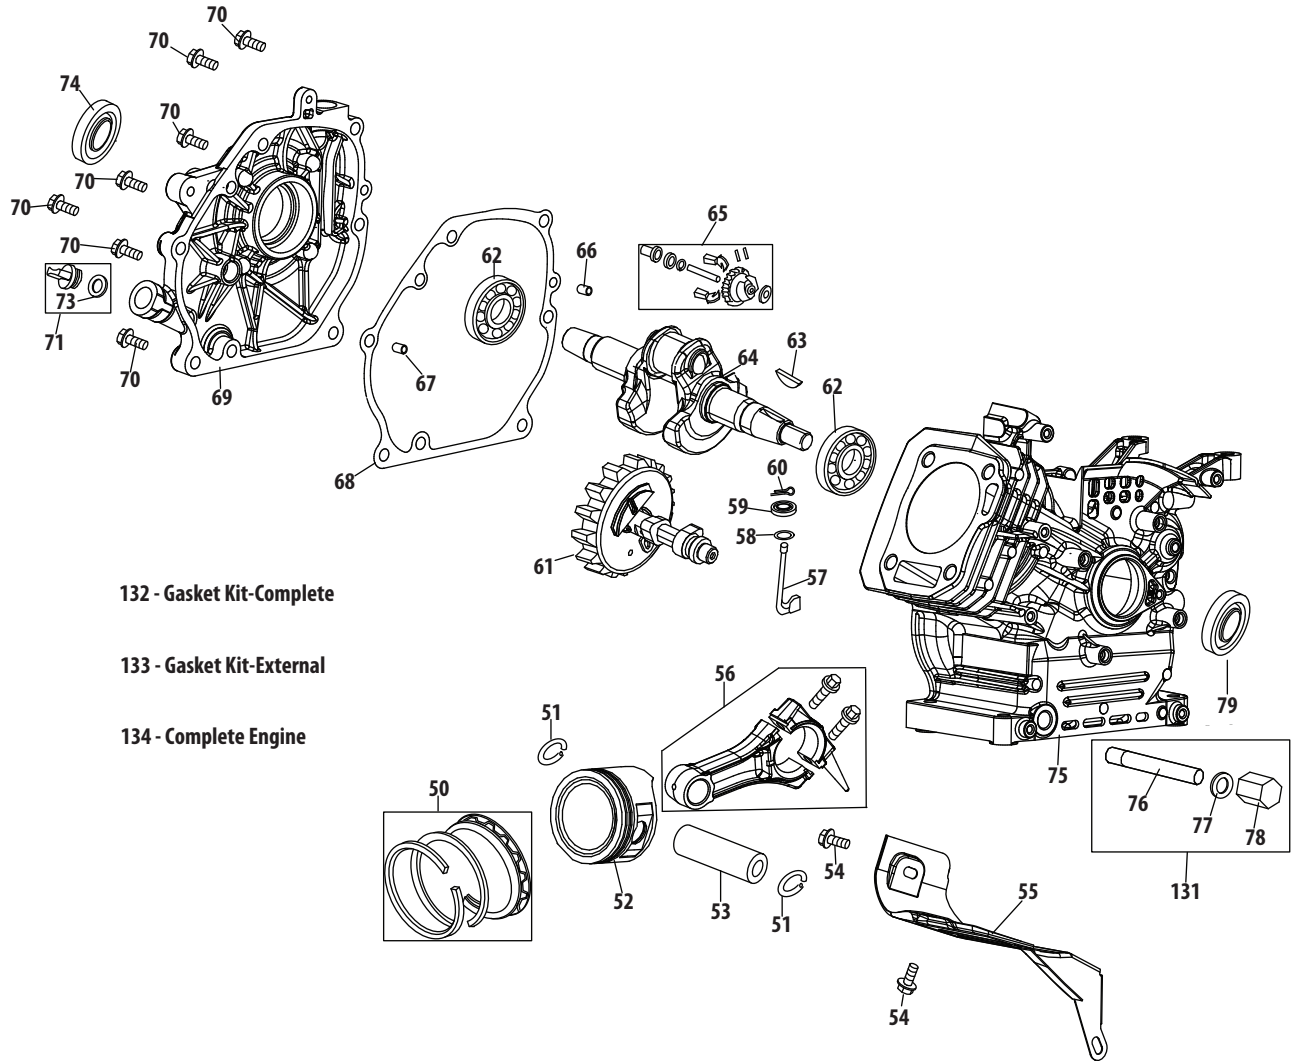

370-SUC Crankcase

132 - Gasket Kit-Complete

133 - Gasket Kit-External

134 - Complete Engine

370-SUC Crankcase

Ref.	Part Number	Description	Ref.	Part Number	Description
50	951-12111	Piston Ring Set	69	951-11246	Crankcase Cover Kit (Incl. 62,68-74)
51	951-11632	Piston Pin Snap Ring	70	710-04932	Bolt M8×32
52	951-12007	Piston	71	951-11283	Oil Filler Plug Assembly
53	951-11633	Piston Pin	73	951-11577	O-Ring 15.8×2.5
54	710-04915	Bolt M6×12	74	951-11368	Oil Seal, 25×41.25×6
55	951-11113	Air Shield	75	951-11249	Crankcase Kit (Incl. 59,62,74,75,79)
56	951-11573	Connecting Rod Assembly		951-11060B	Short Block Assembly (Incl. 4,21,27-29,44,46, 47,50-53,56-79)
57	751-14053	Governor Arm Shaft	76	951-11350	Oil Drain Pipe
58	736-04461	Washer 5.2×1.9	77	736-04440	Washer 10×16×1.5
59	951-11902	Governor Seal	78	710-04906	Oil Drain Plug
60	714-04078	Cotter Pin	79	951-11370	Oil Seal 25×41.25×6
61	951-11575	Camshaft Assembly	131	951-10641	Oil Drain Assembly
62	951-11369	Radial Ball Bearing, 6205	132	951-11059A	Gasket Kit-Complete (Incl. 4-14,16,17,21,27-29,44,48,49)
63	951-10307	Woodruff Key	133	951-10661B	Gasket Kit-External (Incl. 4,21,27-29,32,77)
64	951-11247A	Crankshaft Kit (Incl. 62-64,74,79)	134	952Z370-SUC	Complete Engine
65	951-11576	Governor Gear/Shaft Assembly			
66	715-04092	Dowel Pin 7×14			
67	715-04096	Dowel Pin 9×14			
68	951-11371	Crankcase Cover Gasket			
69	951-12125	Crankcase Cover