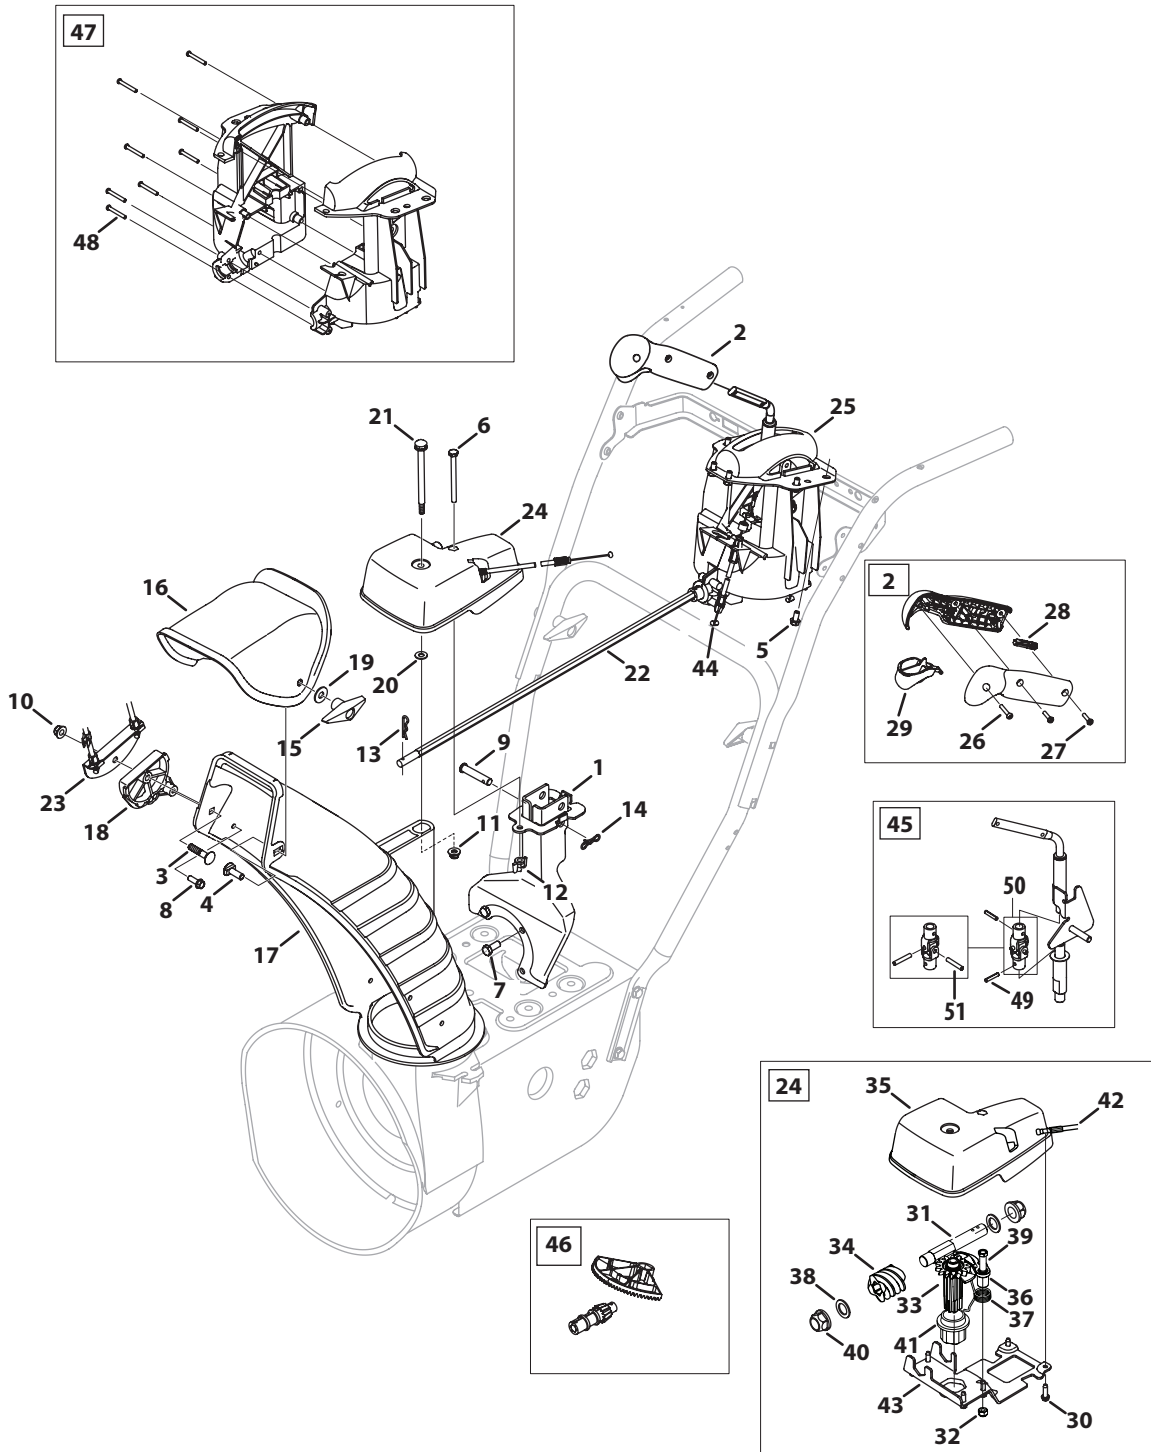

Chute Control

Ref.	Part Number	Description
1	684-04311A	Chute Support Bracket (524 SWE)
	684-04310A	Chute Support Bracket (526 SWE, 528 SWE, 530 SWE)
2	753-06151	Handle Assembly
3	710-0262	Bolt, Carriage, 5/16-18 x 1.50
4	710-04071	Bolt, Carrier, 5/16-18 x 1.00
5	710-04187	Screw, HL, 1/4-15 x 0.50
6	710-04370	Hex Head Screw, 1/4-20 x 3.00
7	710-0627	Hex Head Screw, 5/16-24 x .750
8	710-0895	Screw, HL, 1/4-15 x 0.750
9	711-04469A	Clevis Pin, 3/8 x 1.87
10	712-04063	Nut, Flangelock, 5/16-18
11	712-04064	Nut, Flangelock, 1/4-20
12	712-3087	Wing Nut, 1/4-20
13	914-0101	Internal Cotter Pin
14	714-04040	Bow-Tie Cotter Pin
15	920-0284	Wing Knob, 5/16-18
16	731-04427A	Chute, Upper
17	731-06440A	Chute, Lower
18	731-06451	Cable Guide, Chute Tilt
19	936-0159	Washer, Flat, .349 x .879
20	736-04446	Washer, Flat, .25 x .630
21	738-04367	Screw, Shoulder, .312 x 3.5 x 1/4-20
22	747-05116	Chute Rod, 3/8 Hex
23	784-5594	Cable Bracket
24	918-04801A	Gearbox Assembly, Chute Rotation
25	984-04338A	Chute Control, 4-Way

Ref.	Part Number	Description
26	710-04353	Screw, #8 x 1.00
27	710-04879	Screw, 8-32 x .750
28	731-04893A	Joystick Plug
29	731-07031	Joystick Trigger
30	710-04373A	Screw, 12-16 x .75
31	711-05186	Hex Shaft
32	712-0896	Hexlock Nut, 1/4-28
33	717-04667	Gear, 14 T
34	717-04672	Worm
35	731-06906	Gear Cover
36	731-06943A	Pawl Lock
37	732-04638C	Torsion Spring, .721 ID x .474
38	736-0290	Washer, Flat, .625 x 1.0 x .067
39	738-04391	Screw, Shoulder, .340 x .950 x 1/4-28
40	941-0225	Hex Bearing
41	741-04388A	Flange Bearing
42	946-04619B	Cable Lock
43	790-00342B	Gear Bracket
44	946-04528B	4-Way Cable
	731-07868†	Cable Clip
45	984-04324A	Shift Assembly
46	753-06152	Gear Set Assembly
47	753-06153	Handle Housing Assembly
48	710-1256	Screw, #8-18 x 1.250
49	715-04095	Pin, Roll
50	684-04350	Block, Asm Joint
51	715-0150	Pin, Roll

† Not Shown