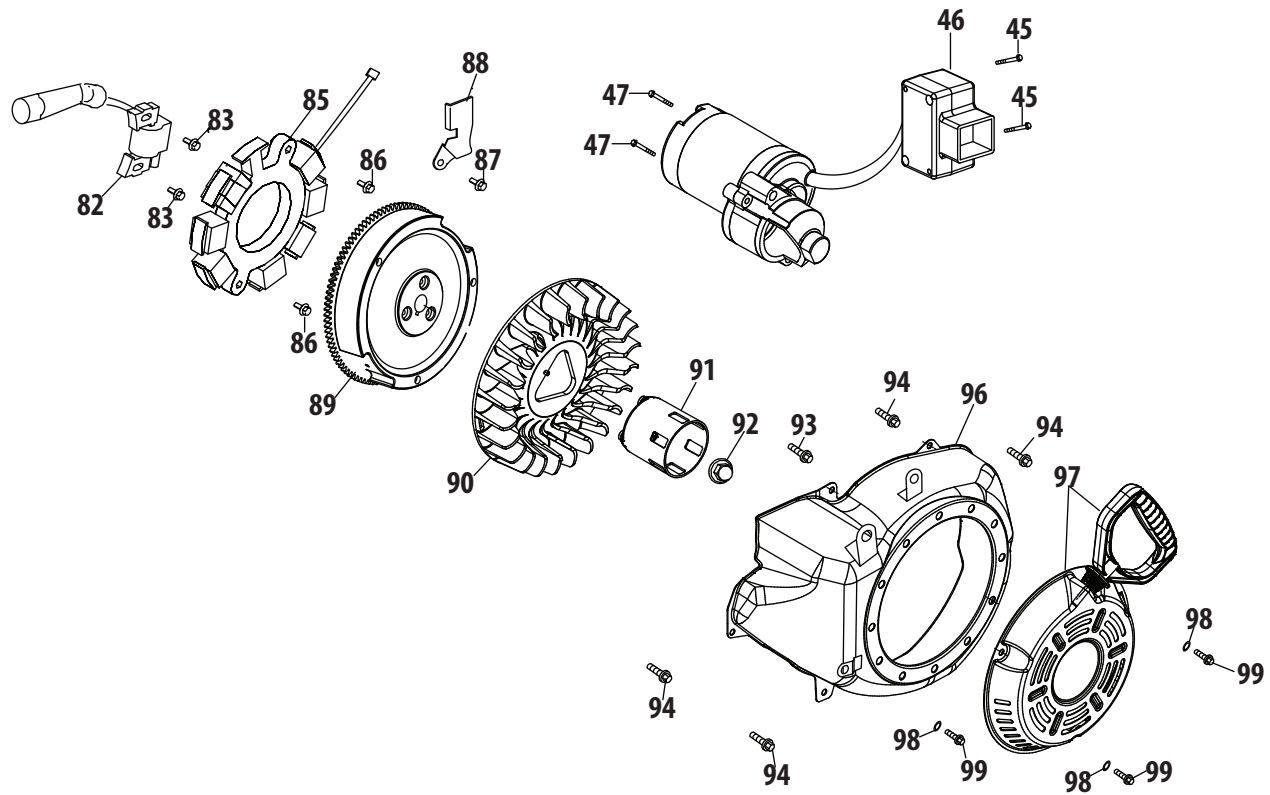

478-SUB Starting System & Blower Housing

Ref.	Part Number	Description
45	710-04965	Bolt M4×55
46	951-11196	Electric Starter
47	710-04967	Bolt M8×55
82	951-11498	Ignition Coil Assembly
83	951-11197	Ignition Coil Bolt
85	951-12553	Alternator Assembly
86	710-04969	Bolt M6×30
87	710-04966	Bolt M6×8
88	951-11186	Wire Plate
89	951-12090	Flywheel

Ref.	Part Number	Description
90	951-11217	Cooling Fan
91	951-11218	Starter Cup
92	712-04220	Nut, Special, M16×1.5
93	710-04968	Bolt M6×16
94	710-04915	Bolt M6×12
96	951-11379	Blower Housing
97	951-11208	Recoil Starter
98	736-04455	Gasket 6
99	710-04974	Bolt M6×10