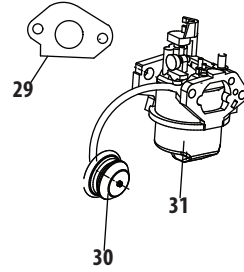

370-SUC Carburetor

135 - Carburetor Kit - Deni

136 - Carburetor Kit - Huayi

370-SUC Carburetor

Ref.	Part Number	Description
25	710-04939	Stud M6×117
26	710-04910	Stud M6×105
27	951-11567	Carburetor Insulator Gasket
28	951-11896	Carburetor Insulator
29	951-11569A	Carburetor Gasket
30	951-10639A	Primer Assembly
30	951-11824	Primer Bulb
31	951-14026A	Carburetor Assembly: - Huayi
31	951-14027A	Carburetor Assembly: - Deni
32	951-11897	Carburetor Gasket Plate
33	951-11112	Choke Control Bracket
135	951-14154	Carburetor Kit - Deni (Incl. h,n,o,p,q,r,s,t,v,x)
136	951-12788A	Carburetor Kit - Huayi (Incl. h,n,o,p,q,r,s,t,v,x)
a	n/a	Choke Shaft
b	n/a	Choke Plate
c	n/a	Throttle Shaft
d	n/a	Throttle Plate
e	710-05469	Screw M3×6
f	736-04638	Lock Washer

Ref.	Part Number	Description
g	n/a	Gasket, Throttle Plate
h	n/a	Idle Jet Assembly (0.45)
i	n/a	Idle Speed Adjusting Screw
j	n/a	Mixture Screw
k	951-11699	Primer Hose
l	951-11906	Hose Clamp
m	n/a	Carburetor Body
n	n/a	Float Pin
o	n/a	Emulsion Tube (P19-010)
p	951-12875	Needle Valve - Huayi
p	751-14049	Needle Valve - Deni
q	n/a	Main Jet (#74)
r	n/a	Needle Valve Spring
s	n/a	Float
t	951-11589	Fuel Bowl O-Ring
u	n/a	Fuel Bowl
v	951-11348	Fuel Bowl Mounting Bolt Gasket
w	710-04938	Fuel Bowl Mounting Bolt
x	951-11349	Fuel Drain Bolt Gasket
y	710-04945	Fuel Drain Bolt