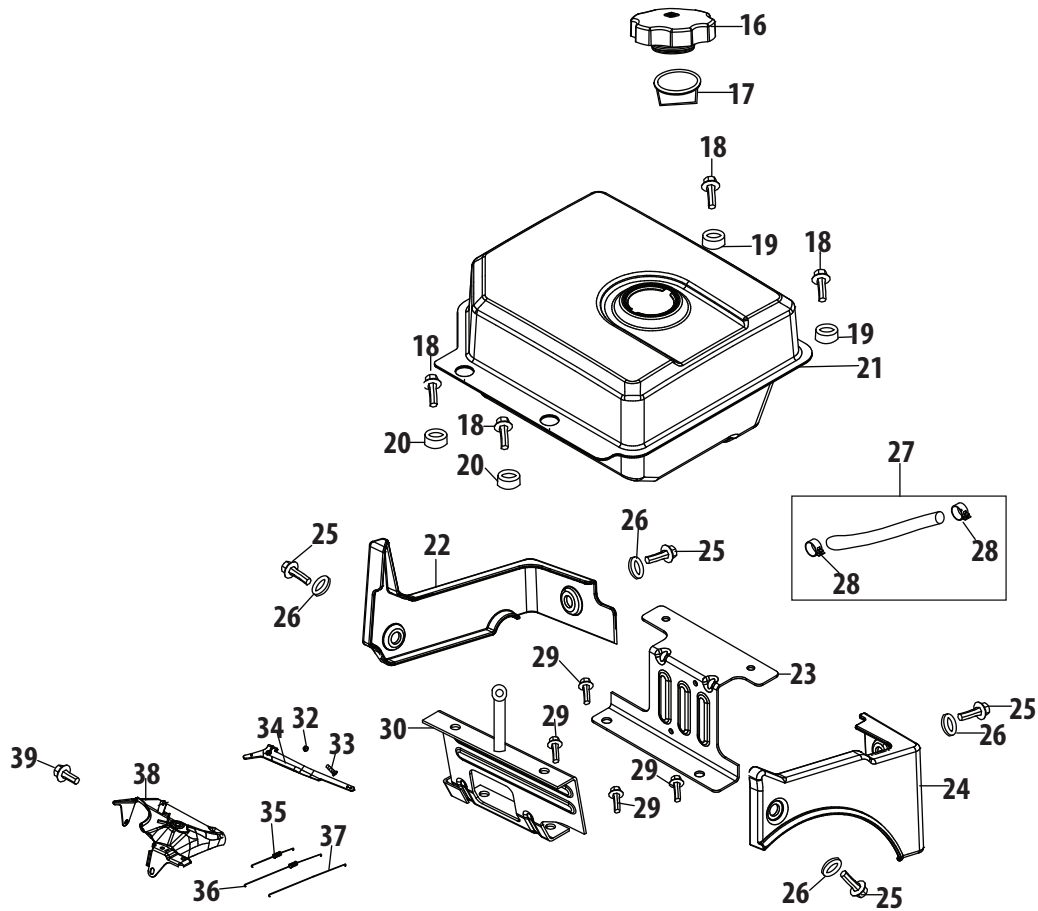

478-SUB Fuel Tank & Mounting

Ref.	Part Number	Description
16	951-12533	Fuel Cap Assembly
17	951-11933	Fuel Level Indicator
18	710-04970	Bolt M8x20
19	750-05312	Bushing
20	750-05313	Bushing
21	951-11201	Fuel Tank Assembly
22	951-11184	Governor Cover
23	951-11183	Rear Mainting Bracket Assy.
24	951-12385	Decorate Cover
25	710-04968	Bolt M6x16
26	736-04452	Bush
27	951-11200	Fuel Line Kit

Ref.	Part Number	Description
28	951-11700	Fuel Hose Clamp
29	710-04921	Bolt M8x14
30	951-11182	Gas Tank Support Bracket
32	712-04212	Nut M6
33	710-04908	Governor Arm Bolt
34	951-11231	Governor Arm
35	951-11202	Governor Spring
36	951-11203	Throttle Linkage Spring
37	951-11204	Throttle Linkage
38	951-11213	Primer Bracket
39	710-04915	Bolt, M6x12