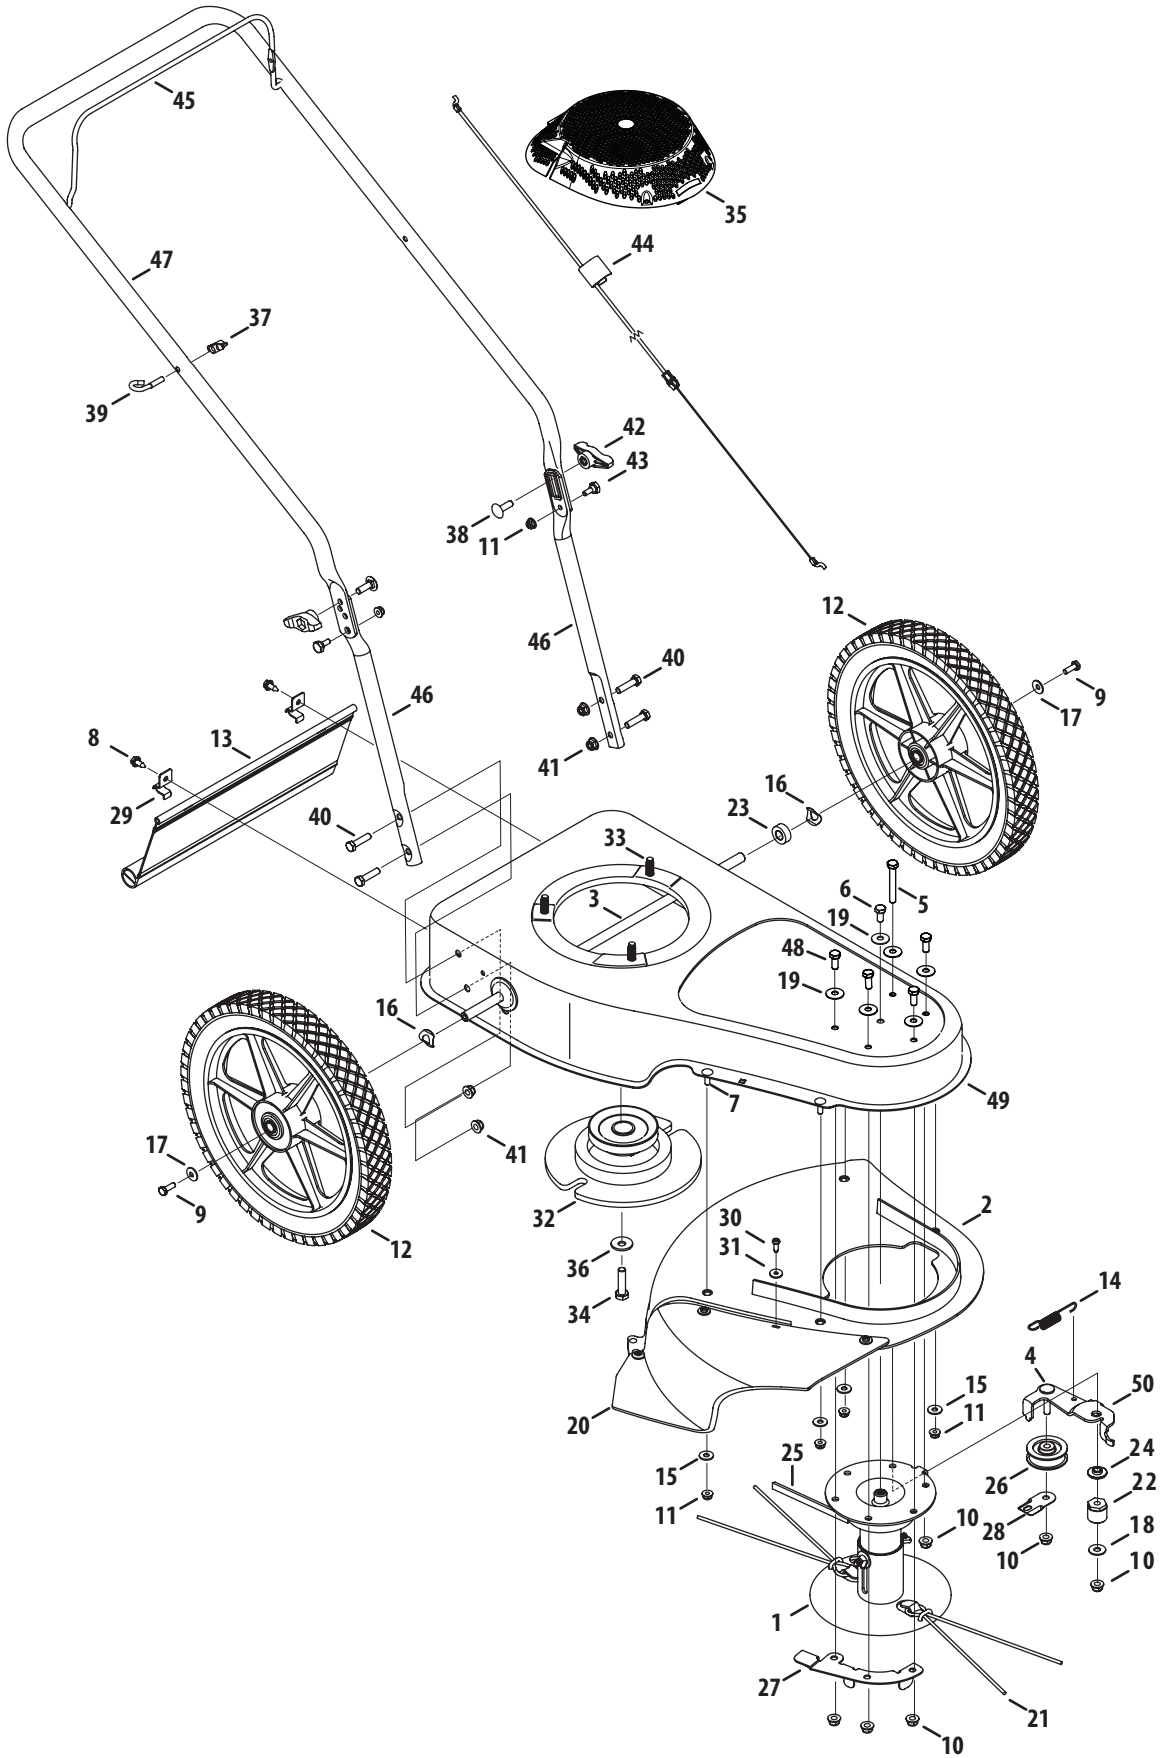

Throughout this manual, all references to *right* (RH) and *left* (LH) are observed from the operating position.

Table of Contents

[Model Series 260 4](#)
[Model Series 550 6](#)
[Engine Model 5X65RU..... 8](#)

Record Product Information

To ease in ordering replacement parts, please locate the model plate on the equipment and record the information in the provided area to the right. You can locate the model plate by looking beneath the seat.

Model Series 260

Ref.	Part Number	Description
1	618-07086	Spindle Assembly
2	631-0096	Deflector Assembly, Trimmer (incl. Deflector Flap and Hardware)
3	681-0159	Axle Assembly, Trimmer
4	710-0805A	Hex Cap Screw, 5/16-18 x 1.50
5	710-0395	Hex Cap Screw, 5/16-18 x 2.25
6	710-0237	Hex Screw, 5/16-24, .625, Gr5, Std
7	710-0703	Screw, Carriage, 1/4-20, .75, Gr5
8	710-1652	Screw, Self-tapping, 1/4-20 x .625
9	710-3015	Hex Screw, 1/4-20, .75, Gr5, Std
10	712-04063	Nut, Flange Lock, 5/16-18, GrF
11	712-04064	Nut, Flange Lock, 1/4-20, GrF
12	734-04030	Wheel, 14 x 1.75, Gray
13	731-2329	Trailshield, 5.85 x 14.50
14	732-1022	Spring, Extension, .50 OD x 3.375
15	736-0173	Washer, Flat, .280 x .740 x .063
16	736-0182	Washer, Spring, .500 x 1.00 x .022
17	736-0270	Washer, Belle, .265 x .750 x .060
18	736-0371	Washer, Flat, .343 x .880 x .062
19	936-0425	Washer, Belle, .325 x .930 x .045
20	731-2315	Flap, Deflector, String Trimmer
21	490-040-M035	Line, Trimmer, .155, 10-pack
22	948-0278	P/M Spacer
23	750-1240	Spacer, .51 ID x 1.00 OD x .38
24	750-1275	Spacer, Idler, Trimmer
25	954-05077	V-Belt