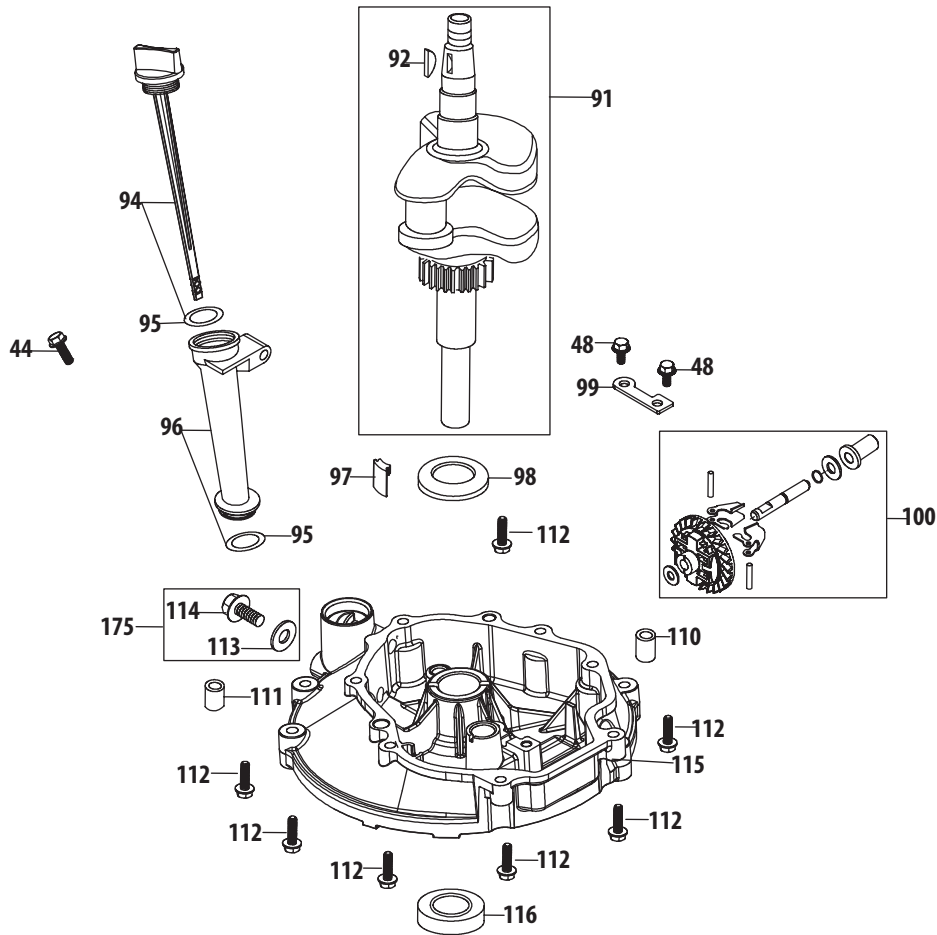

5X65RU Crankshaft & Crankcase Cover

Ref.	Part Number	Description
44	710-04980	Bolt M6X35 Af Base/Brake/Dipstick
48	710-04916	Bolt M6X14 Multi-Purpose
91	951-14417	Crankshaft Assembly
92	951-10307	Flywheel Key
94	951-14440	Oil Dipstick Assembly
95	951-11546	Dipstick / Oil Fill Tube O-Ring
96	951-14441	Oil Fill Tube Assembly
97	951-11733	Oil Return Seal
98	736-04491	Crankshaft Thrust Washer
99	951-11609	Governor Gear Mounting Plate

Ref.	Part Number	Description
100	951-11549	Governor Gear/Shaft Assembly
110	715-04092	Crankcase Cover Dowel Pin 7x14
111	715-04089	Crankcase Cover Dowel Pin 9x14
112	710-04931	Bolt M6X28 X65/P65 Crankcase
113	736-04440	Oil Drain Plug Washer
114	710-04906	Oil Drain Plug
115	951-14418	Crankcase Cover
116	951-11545	Lower Crankshaft Seal
175	951-10370	Oil Drain Plug & Washer Assembly