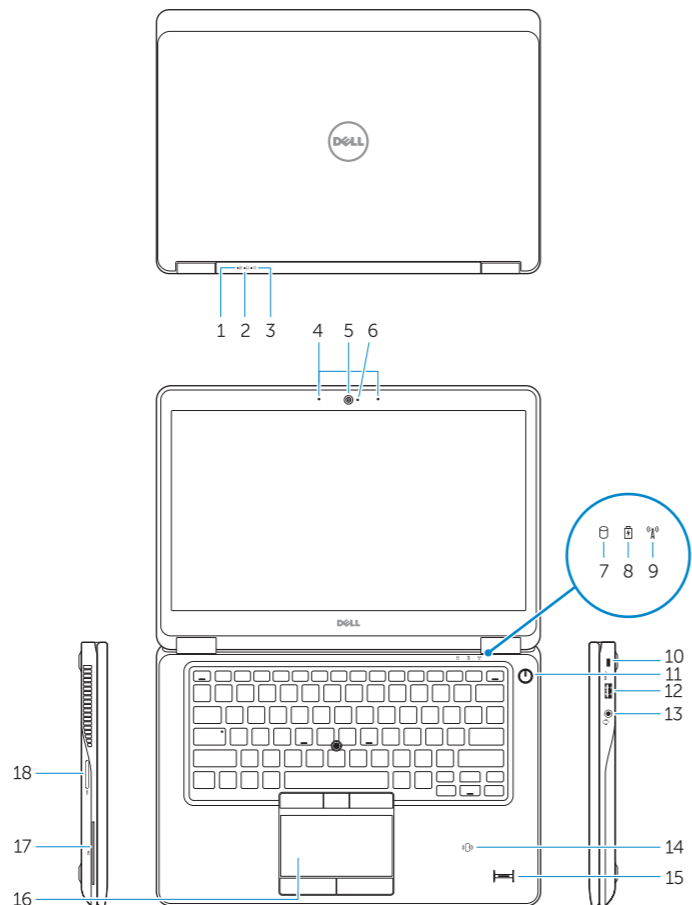

P40G002

Computer model

Computermodel | Modèle de l'ordinateur
Computermodell | Modello del computer

Latitude 7450/E7450

Features

Kenmerken | Caractéristiques | Funktionen | Funzioni

1. Battery-status light
2. Hard-drive activity light
3. Power-status light
4. Microphones
5. Camera
6. Camera-status light
7. Hard-drive activity light
8. Battery-status light
9. Wireless-status light
10. Security-cable slot
11. Power button
12. USB 3.0 connector
13. Headset connector
14. Contactless smart-card reader / Near Field Communication (NFC) reader (optional)
15. Fingerprint reader (optional)
16. Touchpad
17. Smart card reader (optional)
18. Memory card reader
19. Network connector
20. Mini-DisplayPort connector
21. USB 3.0 connector
22. HDMI connector
23. USB 3.0 connector with PowerShare
24. Power connector
25. Dock connector (optional)
26. Service-tag label
27. Battery release latch
28. Battery
29. Speakers