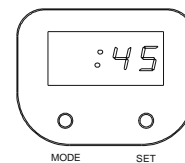

5. Press the MODE button; the hour will appear.
6. Press the SET button to set the hour. Be sure to set correctly AM or PM.
7. Press the MODE button; the minutes will appear.
8. Press the SET button to set the minute.
9. Press the MODE button, then the SET button and the normal clock operation will begin.