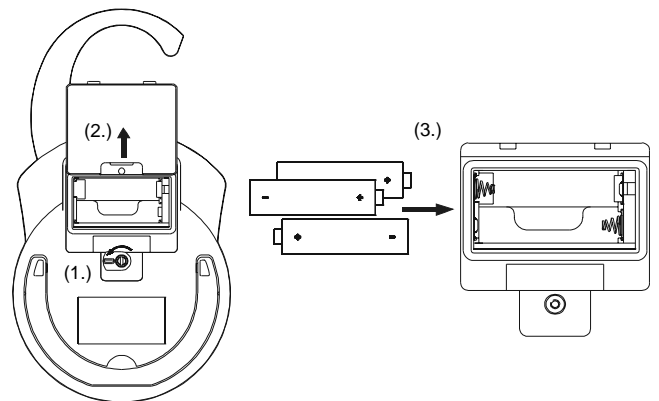

POWER SOURCE

Battery Installation:

To install the batteries, (1.) Open the battery compartment located on the rear of the unit by rotating the battery lock to the left or right. (2.) Lift off the cover from the bottom edge. (3.) Insert three 'AA' batteries (not included) according to the polarity diagram in the compartment. To put the battery compartment cover back on, slide the top edge in first, pressing down on the bottom edge until it locks in place. Rotate the lock back to the original position.