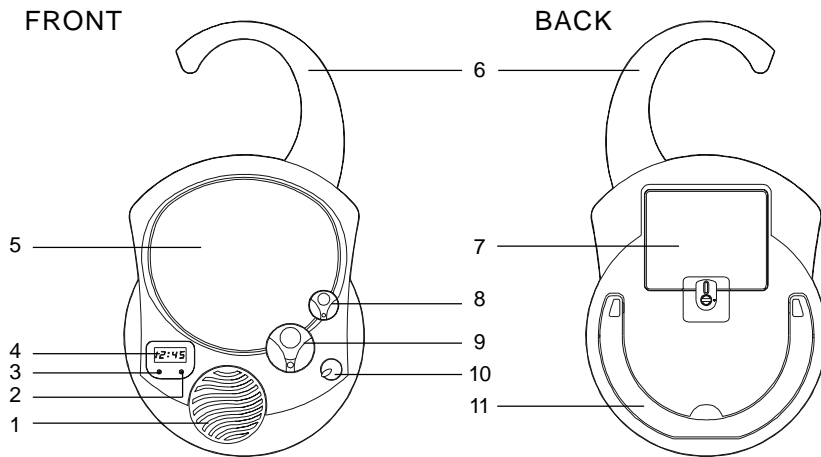

## LOCATION OF CONTROLS AND INDICATIONS

1. Speaker.
2. SET Button.
3. MODE Button.
4. Time/Date Display.
5. Fog Free Mirror.
6. Hanger.
7. Battery Compartment.
8. Power ON/OFF / Volume Control.
9. Tuning Control.
10. Band (AM/FM) Selector.
11. Stand.

### PROPER PLACEMENT OF YOUR SHOWER RADIO

You can use the built in hanger hook to hang the radio from the shower pipe or from the shower curtain rod. The radio will not be affected by moisture, steam, or occasional splashing, but it should not be placed in the direct path of the shower spray, and it should never be fully immersed in water.