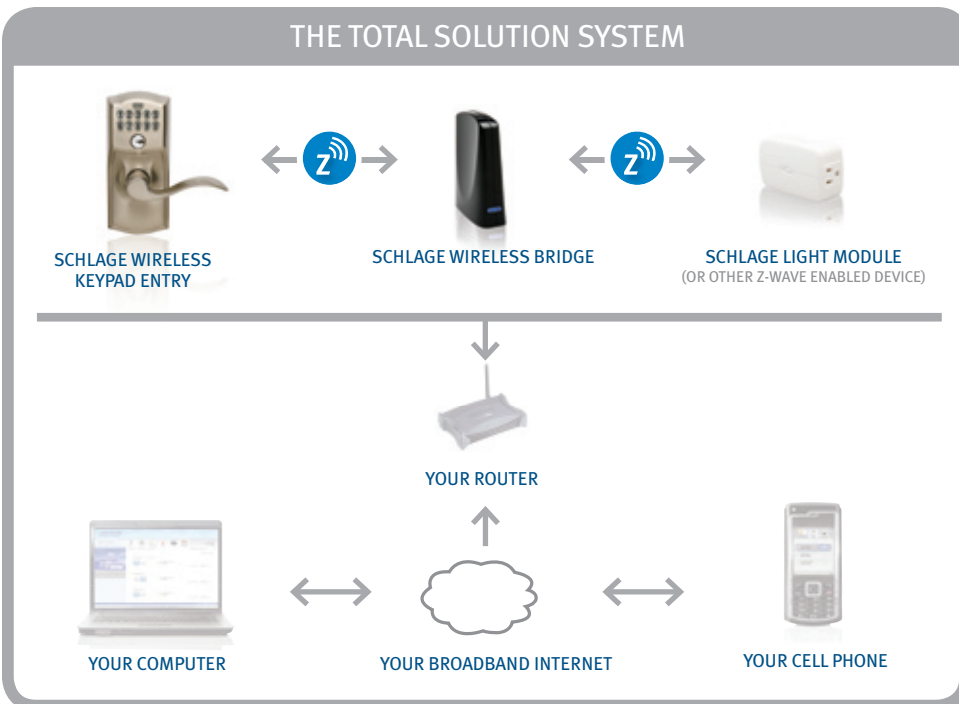

Innovative Technology

- Uses Z-Wave Technology
- Automatic battery level notification
- Non-wearing Keypad, lighted for night time use

Easy Installation with Guaranteed Fit

- Replace your existing lock with a screwdriver in less than 30 minutes
- Fits all standard door preparations
- Reversible lever adapts to both right- and left-hand doors

716
Aged Bronze

THE TOTAL SOLUTION SYSTEM

SCHLAGE WIRELESS BRIDGE

Links all devices in your solution to the internet.

REMOTE ACCESS INTERFACE

Schlage LiNK requires a monthly subscription fee to enable the remote access to your computer or cell phone over the internet. This allows you to receive email updates, text messages, remote management and all the other unique benefits the system provides. Only remote features are dependent on subscription.