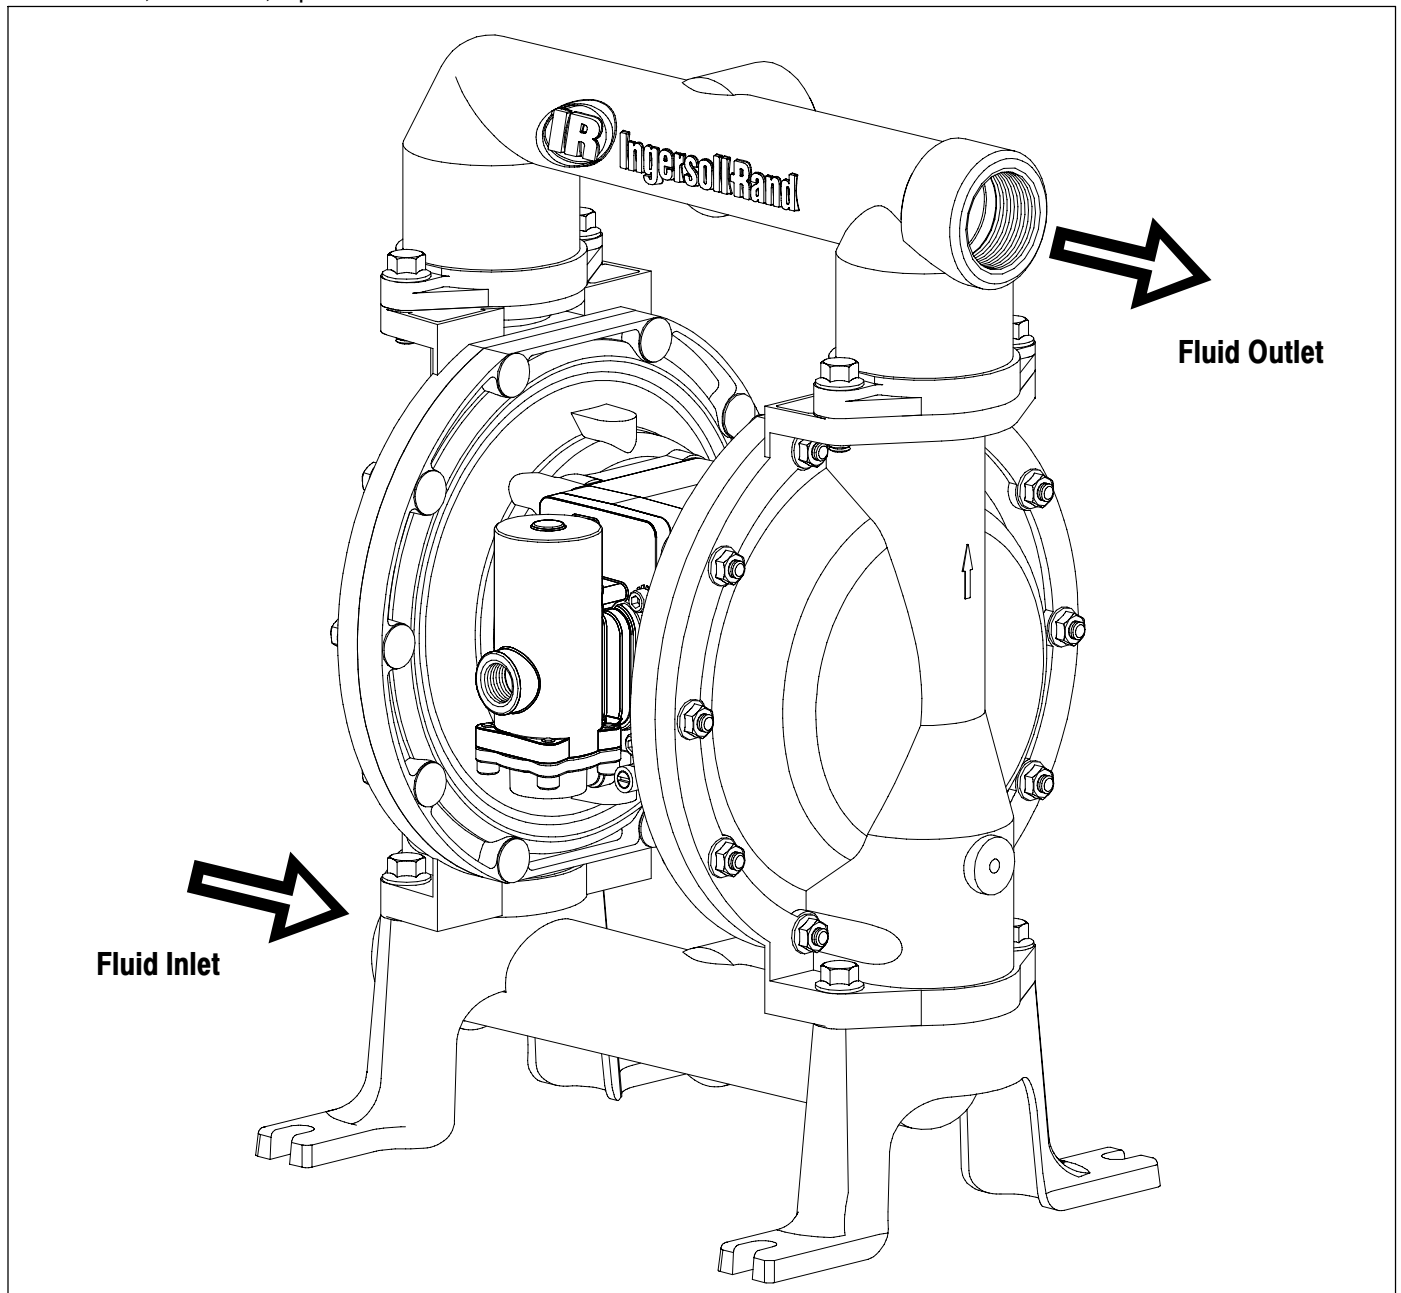

670051

SPECIAL 1-1/2" METALLIC DIAPHRAGM PUMP

GENERAL DESCRIPTION

The 670051 special 1-1/2" diaphragm pumps are similar to models PD15A-AAP-CCC diaphragm pumps with the inlet and outlet directions reversed.

637389 for air section repair.
637390-3 for major air valve assembly.
637460 for fluid section repair (includes seat).

PN 97999-1174

INGERSOLL RAND COMPANY LTD
P.O. BOX 151 • ONE ARO CENTER • BRYAN, OHIO 43506-0151
☎ (800) 276-4658 • FAX (800) 266-7016 ©2007 CCN 15251648