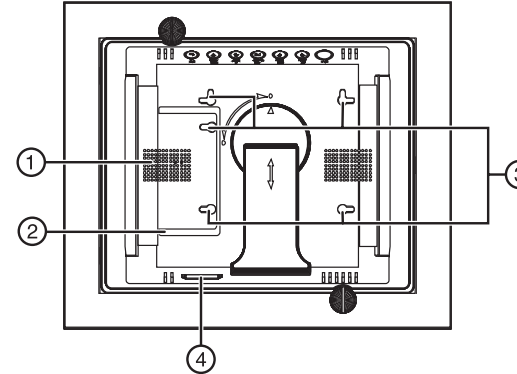

Back

#	Description
1	Speaker
2	Remote control holder
3	Holes for mounting the holder or digital picture frame to a wall
4	Slot for clock backup battery (CR2025)