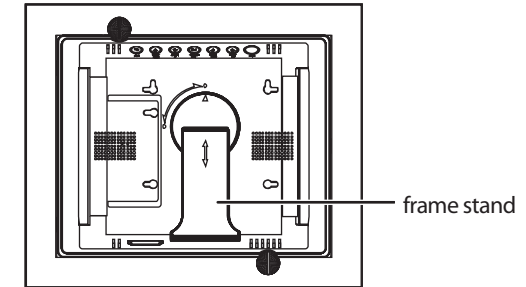

### Top

#	Description
1	MENU - press to open the Setup menu
2	Left arrow - press to move menu selection left or up, or to display the previous picture
3	Right arrow - press to move menu selection right or down, or to display the next picture
4	Enter/Play/Pause - press to select menu items, or to pause/resume slideshow, music, or video playback
5	Up arrow - press to navigate up or to increase volume
6	Down arrow - press to navigate down or to decrease the volume
7	Back - press to go back to previous selection

### Setting up the remote control

- Remove the plastic tab that extends past the bottom edge of the remote control. This tab protects the battery. The remote control will not work until it is removed.

### Setting up the frame:

- 1 Pull out the stand to place the frame.

- 2 Rotate the stand to position the frame vertically or horizontally, then adjust the stand.
- 3 Plug the AC power adapter into the frame's DC power connector and into an AC power outlet.
- 4 Slide the Power On/Off switch to the **ON** position to turn on the frame. The INSIGNIA logo is displayed for several seconds, then the frame automatically shows a slideshow of pictures stored in internal memory (when no memory card or USB device is present). If a memory card or USB device is present, the frame shows a slideshow of pictures stored on the memory card or USB device.