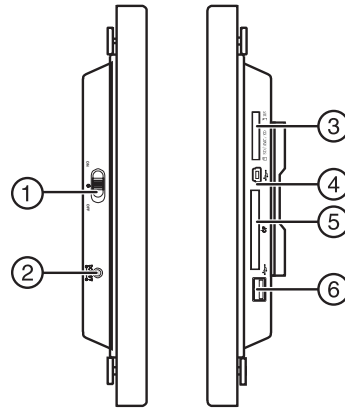

### Sides

#	Description
1	Power On/Off switch
2	DC 9V power connector
3	SD/SDHC/MMC/MS/MS Pro Duo/xD memory card slot
4	Mini USB port
5	CF card slot
6	Standard USB port