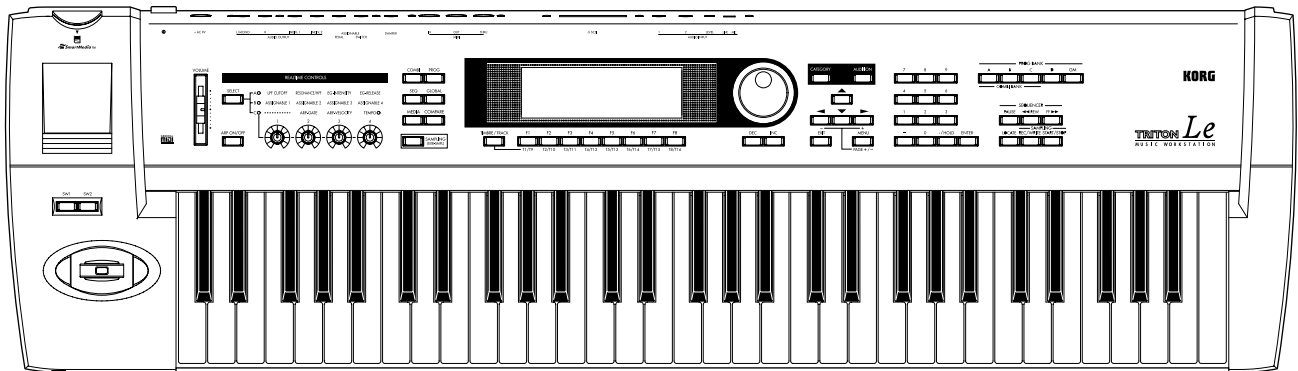

TRITON *Le*

MUSIC WORKSTATION

Voice Name List

KORG

J E F G 2

Table of contents

Combinations (Preload)	3
Bank A	3
Bank B	7
Bank C	11
Programs (Preload)	15
Bank A	15
Bank B	16
Bank C	17
Bank D	18
Bank G /g(d)	19
Drum kits (Preload)	20
00: Standard Kit 1	20
01: Standard Kit 2	20
02: Processed Kit	20
03: Jazz/Brush Kit	21
04: House Kit	21
05: Tricky Kit	21
06: Drum'n'Bass Kit	22
07: Hip Hop Kit	22
08: Psycho Kit	22
09: Percussion Kit	23
10: Orchestra&Ethnic	23
11: Cymbals Catalog	23
12: BD&SD Catalog 1	24
13: BD&SD Catalog 2	24
14: 01/W Total Kit	24
15:Trance/GarageKit	25
GM Drum kits	26
00: STANDARD	26
01: ROOM	26
02: POWER	26
03: ELECTRONIC	26
04: ANALOG	26
05: JAZZ	27
06: BRUSH	27
07: ORCHESTRA	27
08: SFX	27
Multisamples	28
Drumsamples	29
Preset Arpeggio Patterns / User Arpeggio Patterns (Preload)	30
Audition Riffs	31
Preset Patterns	32
Template Songs	32
Demo Songs	32