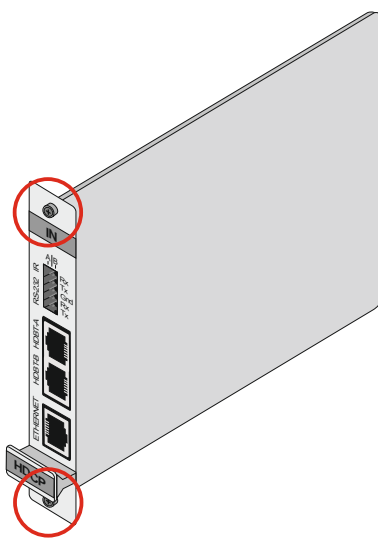

VS-1616D HDBaseT/IR/RS-232 Card Installation Sheet

The **VS-1616D** HDBaseT/IR/RS-232 I/O Card mounts in one of the 16 slots on the rear of the **VS-1616D** chassis. Slots are numbered from left to right and must be filled consecutively from left to right, **without leaving empty slots in between**.

WARNING: An input card must only be mounted in a slot designated for input cards (slots 1 to 4 and 9 to 12) and an output card must only be mounted in a slot designated for output cards (slots 5 to 8 and 13 to 16).

Note: We recommend you use Kramer's **BC-DGKat524**, **BC-DGKat623** and **BC-DGKat7a23** shielded twisted pair (STP) cables with this input/output card.

To install an I/O card:

1. Power off the **VS-1616D** and all devices connected to it.
2. Using a Phillips screwdriver, loosen the screws at the top and bottom of the blanking plate.
3. Remove the blanking plate from the slot and store it for possible future use.

4. Remove the new card from its shipping box and anti-ESD bag.
5. Holding the card by the lower handle, align the card with the plastic guide rails.
6. Slide the card into the chassis until the front of the card makes contact with the connector inside the chassis.
7. Press the card firmly into the slot until the connector plate is flush with the rear panel of the chassis and the connector is fully seated.
8. Using a Phillips screwdriver, tighten the retaining screws at the top and bottom of the card to secure it to the chassis.
9. Power on the **VS-1616D** and follow the procedure in the **V1616D** User Manual (see Section 9) to configure the