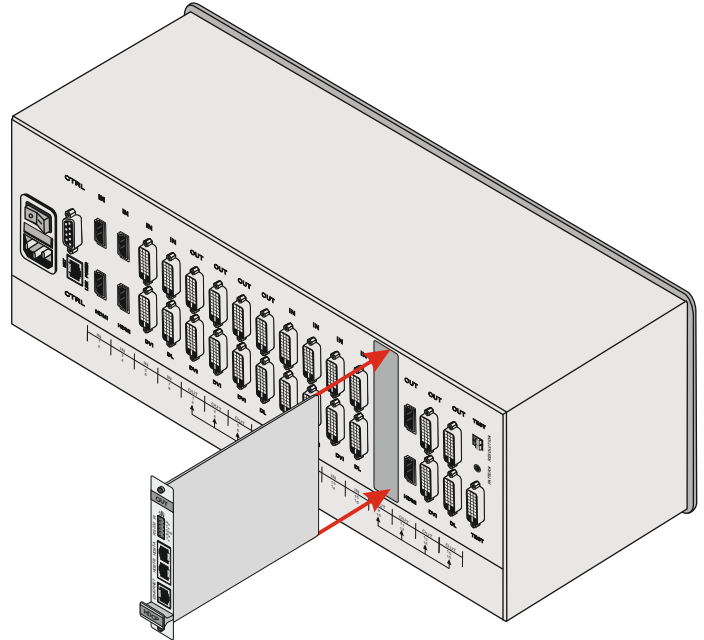

VS-1616D HDBaseT/IR/RS-232 Card Installation Sheet

The **VS-1616D** HDBaseT/IR/RS-232 I/O Card mounts in one of the 16 slots on the rear of the **VS-1616D** chassis. Slots are numbered from left to right and must be filled consecutively from left to right, **without leaving empty slots in between**.

WARNING: An input card must only be mounted in a slot designated for input cards (slots 1 to 4 and 9 to 12) and an output card must only be mounted in a slot designated for output cards (slots 5 to 8 and 13 to 16).

Note: We recommend you use Kramer's **BC-DGKat524**, **BC-DGKat623** and **BC-DGKat7a23** shielded twisted pair (STP) cables with this input/output card.

To install an I/O card:

1. Power off the **VS-1616D** and all devices connected to it.
2. Using a Phillips screwdriver, loosen the screws at the top and bottom of the blanking plate.
3. Remove the blanking plate from the slot and store it for possible future use.

4. Remove the new card from its shipping box and anti-ESD bag.
5. Holding the card by the lower handle, align the card with the plastic guide rails.
6. Slide the card into the chassis until the front of the card makes contact with the connector inside the chassis.
7. Press the card firmly into the slot until the connector plate is flush with the rear panel of the chassis and the connector is fully seated.
8. Using a Phillips screwdriver, tighten the retaining screws at the top and bottom of the card to secure it to the chassis.
9. Power on the **VS-1616D** and follow the procedure in the **V1616D** User Manual (see Section 9) to configure the