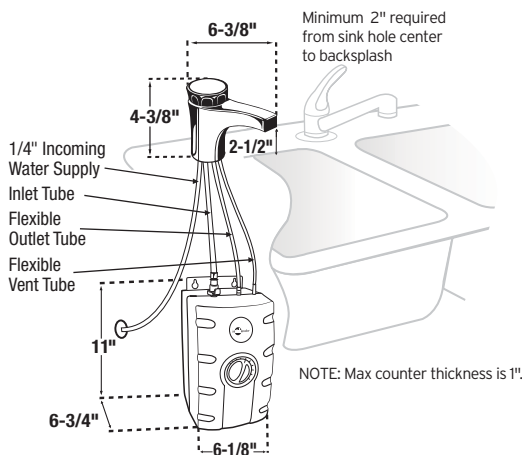

The Next Necessity™

Instant Hot Water Dispensers

Model H770-SS

The original instant hot water dispenser with easy-to-twist handle

Submittal Sheet

- **Hot Only** - Dispenses near-boiling 200°F
- 35% more near-boiling water from larger 2/3-gallon stainless steel tank
- Easy to adjust temperature control
- Tool-free tank connections and dry start protection to ease installation
- Provides 60 cups/hr of near-boiling water
- 3-Year We Come To You™ In-Home Service Warranty*
- 120 volts, 750 watts, 6.25 amps
- Available in chrome with black handle

Specifications

Capacity	2/3-gallon stainless steel tank dispenses 60 cups of 200°F water per hour
Electrical	120 volts A.C., 750 watts, 6.25 amp heating element with grounded three (3) prong plug
Thermostat	Snap-action, adjustable from 160°F to 210°F (factory pre-set at 200°F)
Insulation	Meets U.L. 94HF-1 flammability specification
Valve	Instant, self-closing
Recommended Supply Pressure	30-125 psi
Shipping Weight	Approximately 7.4 lbs.
Required Hole Diameter	1-1/4" - 1-1/2" standard sink hole

Dimensions

Sample Specification

Instant hot water dispenser(s) shall be InSinkErator Model H770-SS with 2/3-gallon stainless steel tank, adjustable temperature from 160°F to 210°F and instant, self-closing hot valve.