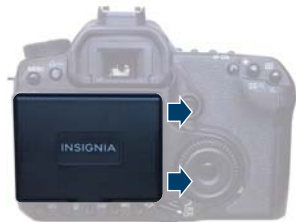

USING YOUR LCD HOOD

Using the LCD while taking photos:

1. 1 Open the LCD cover by pulling on the center tab at the bottom of the screen, then set the camera to View on LCD mode.
2. 2 Look at the LCD screen through the hood to frame your shot.
3. 3 Take the picture.

Using the camera viewfinder for taking photos:

- Leave the hood closed then take the picture as you normally would. To view the picture or to setup the camera menu, open the hood or remove the hood.

REMOVING YOUR LCD HOOD

1. 1 Close the hood.
2. 2 Slide the hood to the right.

1. 3 Gently, lift the hood off of the screen protector.

SPECIFICATIONS

- Net Weight: 0.5 oz
- Color: Black
- Material: Plastic
- Fits most cameras with a 3" or smaller screen

ONE-YEAR LIMITED WARRANTY

Visit www.insigniaproducts.com for details.

CONTACT INSIGNIA:

For customer service, call 1-877-467-4289 (U.S. and Canada) or 01-800-926-3000 (Mexico)
www.insigniaproducts.com

INSIGNIA is a trademark of Best Buy and its affiliated companies.
Registered in some countries.
Distributed by Best Buy Purchasing, LLC
7601 Penn Ave South, Richfield, MN 55423 U.S.A.
©2014 Best Buy. All rights reserved.
Made in China