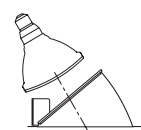

Dimensions: OD: 8 1/4" (210mm) Aperture: 6 3/4" (172mm)

E7A21CWW **Corner Open Wall Wash**

Add Cone Color and Flange style

Module/Lamp: P7 with M120 Module: 150W A21, 100W TB15, 90W BT19, 100W MB19
 PN7 with M120 Module: 150W A21, 100W TB15, 90W BT19, 100W MB19

Dimensions: OD: 8 1/4" (210mm) Aperture: 6 3/4" (172mm)

E7A21HWW **Half Open Wall Wash**

Add Cone Color and Flange style

Module/Lamp: P7 with M120 Module: 150W A21, 100W BT15, 90W TB19, 100W MB19
 PN7 with M120 Module: 150W A21, 100W BT15, 90W TB19, 100W MB19

Dimensions: OD: 8 1/4" (210mm) Aperture: 6 3/4" (172mm)

E7LWW **Lensed Wall Wash**

Add Cone Color and Flange style

Module/Lamp: P7 with M120 Module: 90W PAR38, 60W PAR38HIR
 PN7 with M120 Module: 150W PAR38, 100W PAR38HIR

Dimensions: OD: 8 1/4" (210mm) Aperture: 6 3/4" (172mm)

Free Manuals Download Website

<http://myh66.com>

<http://usermanuals.us>

<http://www.somanuals.com>

<http://www.4manuals.cc>

<http://www.manual-lib.com>