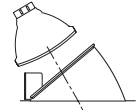

E7QT4WW Wide Spread Lensed Wall Wash

Add Cone Color and Flange style (see p. 732)

Module/Lamp: P7 with MQT4 Module: Q100T4/MC
PN7 with MQT4 Module: Q150T4/MC

Dimensions: OD: 8 1/4" (210mm) Aperture: 6 3/4" (172mm)