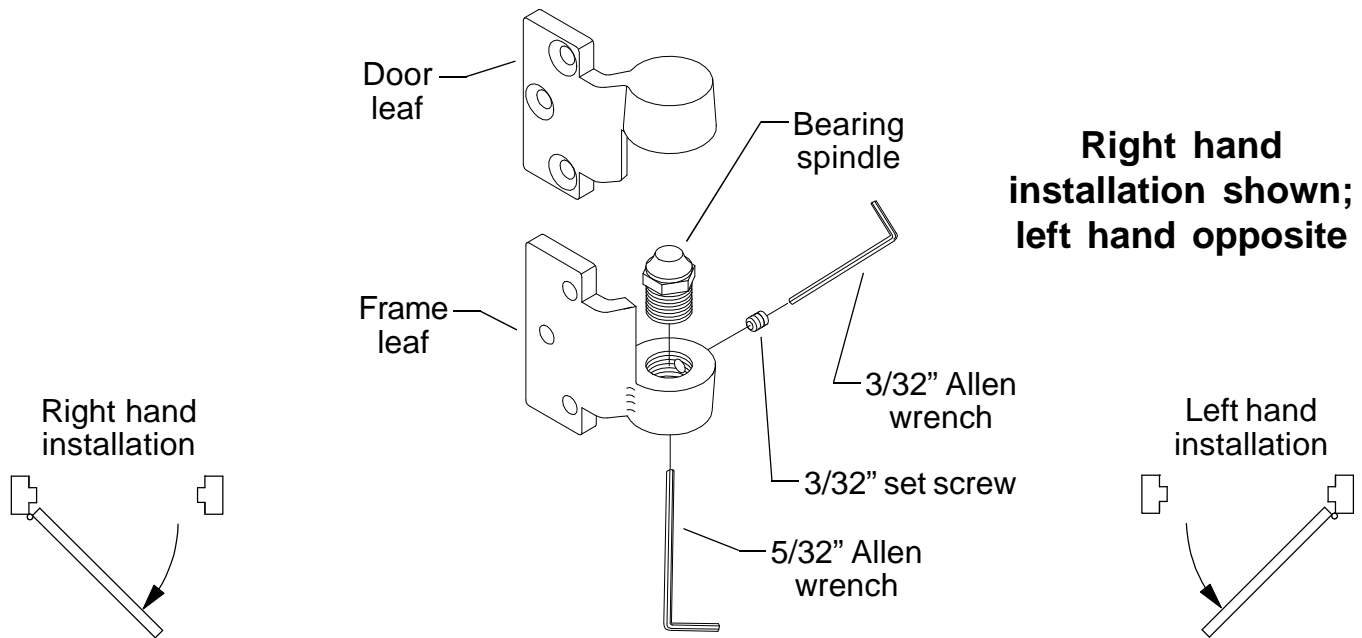

# Installation Instructions

## 7212/12V and 7222 3/4" Offset Intermediate Pivot

1. Prepare and mortise hinge stile of door and hinge side jamb to receive pivot set. Determine pivot location using dimensions on reverse side. The pivots are handed and must match hand of door. To determine hand of door and proper pivot position, see diagrams above. Install top and bottom pivot sets before installing intermediate pivot.
2. Locate, drill, and tap 1/4-20 mounting holes for metal door. Locate and drill pilot holes for #14 wood screws for wood door. Then hang door.
3. Open door about 90°. Install pivot leafs with 1/4-20 x 3/4" FHMS or #14 FHWS screws provided.
4. The door weight should be balanced between bottom and intermediate pivots. To adjust intermediate pivot (refer to diagram above):
  - A. Loosen set screw in jamb leaf with 3/32" Allen wrench.
  - B. Insert 5/32" Allen wrench through jamb leaf pivot and into underside of bearing spindle.
  - C. Turn clockwise until door weight is balanced evenly with bottom pivot.
  - D. Tighten 3/32" set screw securely.

## NOTE

It is very important for installer to verify that intermediate pivot point lines up with center line of top and bottom pivot points before final installation. Both door and frame pivot leaves located from face of door. Intermediate pivot should be evenly spaced between top and bottom pivots. Heel edge of door must be beveled  $1/8"$  in  $2"$ .