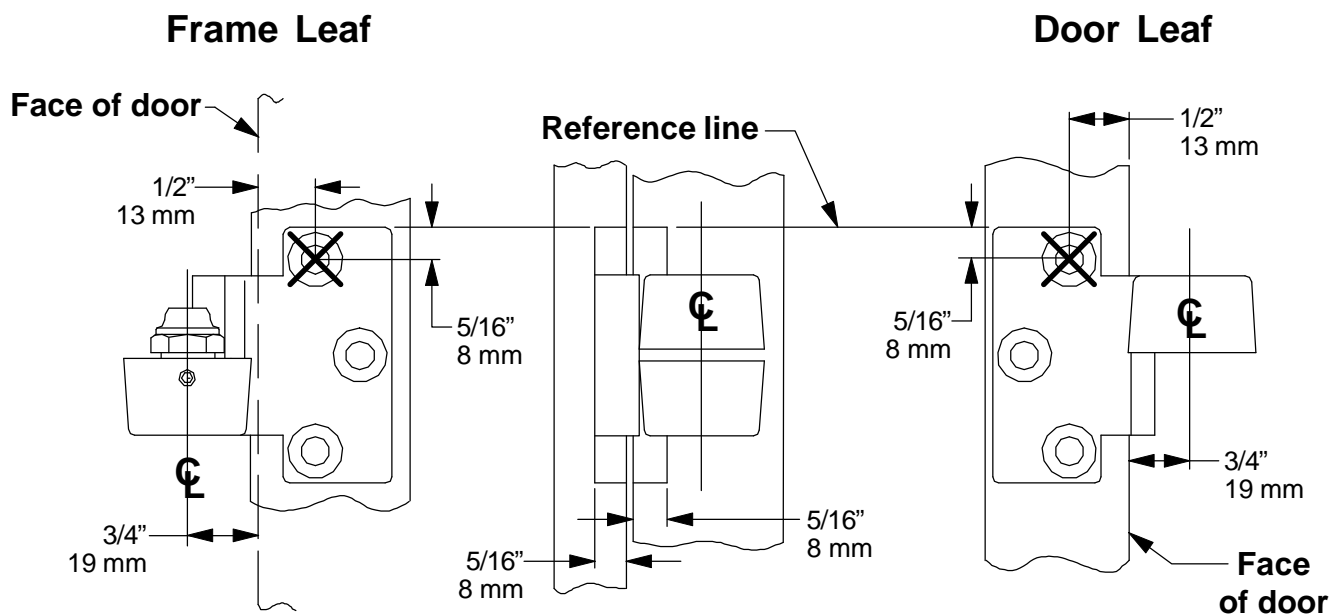

## 7212/12V and 7222 3/4" Offset Intermediate Pivot

1. Prepare and mortise hinge stile of door and hinge side jamb to receive pivot set. Determine pivot location using dimensions on reverse side. The pivots are handed and must match hand of door. To determine hand of door and proper pivot position, see diagrams above. Install top and bottom pivot sets before installing intermediate pivot.
2. Locate, drill, and tap 1/4-20 mounting holes for metal door. Locate and drill pilot holes for #14 wood screws for wood door. Then hang door.
3. Open door about 90°. Install pivot leafs with 1/4-20 x 3/4" FHMS or #14 FHWS screws provided.
4. The door weight should be balanced between bottom and intermediate pivots. To adjust intermediate pivot (refer to diagram above):
  - A. Loosen set screw in jamb leaf with 3/32" Allen wrench.
  - B. Insert 5/32" Allen wrench through jamb leaf pivot and into underside of bearing spindle.
  - C. Turn clockwise until door weight is balanced evenly with bottom pivot.
  - D. Tighten 3/32" set screw securely.

## NOTE

It is very important for installer to verify that intermediate pivot point lines up with center line of top and bottom pivot points before final installation. Both door and frame pivot leaves located from face of door. Intermediate pivot should be evenly spaced between top and bottom pivots. Heel edge of door must be beveled  $1/8"$  in  $2"$ .