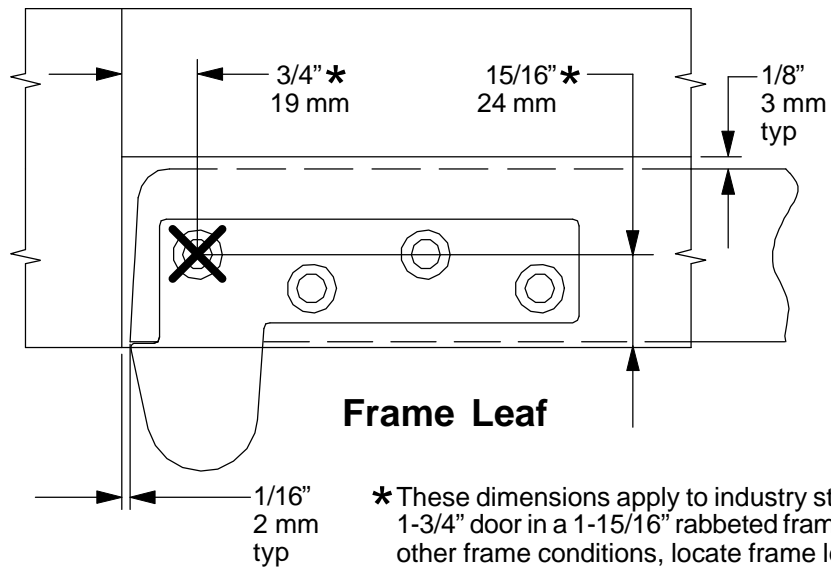

Installation Instructions

7212, 7215/15F, 7222, 7226/26F, and 7227/27F 3/4" Offset Top Pivot

1. Prepare and mortise top of door and head jamb to receive pivot set. Determine pivot location using dimensions on reverse side. The pivots are non-handed. To determine hand of door and proper pivot position, see diagrams above.
2. Locate, drill, and tap 1/4-20 mounting holes for metal door or metal frame. Locate and drill pilot holes for #14 wood screws for wood door or wood frame. Install pivot leaves with 1/4-20 x 3/4" FHMS or #14 FHWS screws provided.
3. Loosen set screw in pin leaf with 3/32" Allen wrench provided and remove pivot pin.
4. Use 5/32" Allen wrench to remove pivot cap from door leaf, allowing for pivot pin re-insertion.
5. With door in open position (about 90° to jamb), carefully fit door onto bottom pivot at a slight angle. Tip door into vertical position, **aligning top pivot leaves in door and jamb**. With pivot leaves aligned, insert pivot pin into pivot set. **Vertically align groove in pivot pin with set screw in pivot leaf**. Tighten set screw securely with 3/32" Allen wrench. Re-install pivot cap.
6. To remove door from jamb: Remove pivot cap. Thread a 1/4-20 machine screw into end of pivot pin. Pull pivot pin out of pivots. Door can now be removed from opening.

CAUTION

Improper pivot set installation can lead to personal injury or property damage. Follow all instructions carefully. For questions contact Technical Support at 1-888-371-7331.

NOTE

It is very important for installer to verify that center line of top pivot point lines up with center line of bottom pivot point before final installation. Heel edge of door must be beveled $1/8''$ in $2''$ as shown below. The bottom pivot set should be mounted first in most installations.

NOTE

Mortise depth for pivot leaves is $1/4''$.

26672-00

26672 Rev. 4

Free Manuals Download Website

<http://myh66.com>

<http://usermanuals.us>

<http://www.somanuals.com>