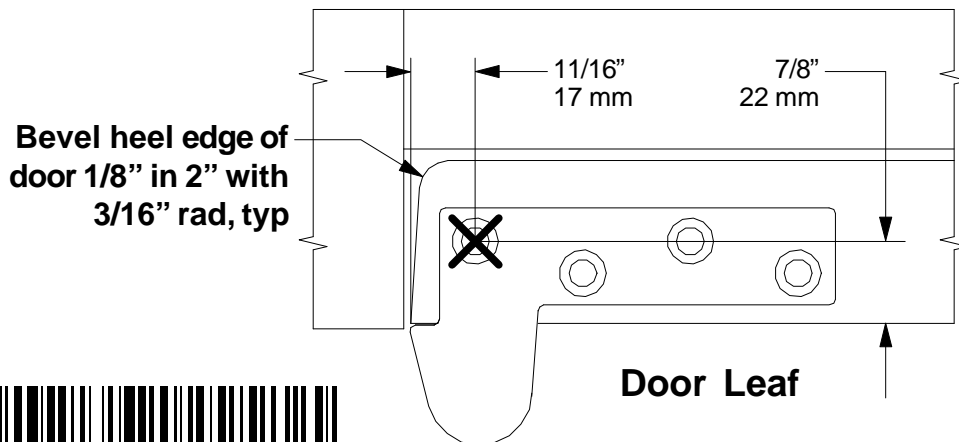

NOTE

It is very important for installer to verify that center line of top pivot point lines up with center line of bottom pivot point before final installation. Heel edge of door must be beveled $1/8''$ in $2''$ as shown below. The bottom pivot set should be mounted first in most installations.

NOTE

Mortise depth for pivot leaves is $1/4''$.

26672-00

26672 Rev. 4