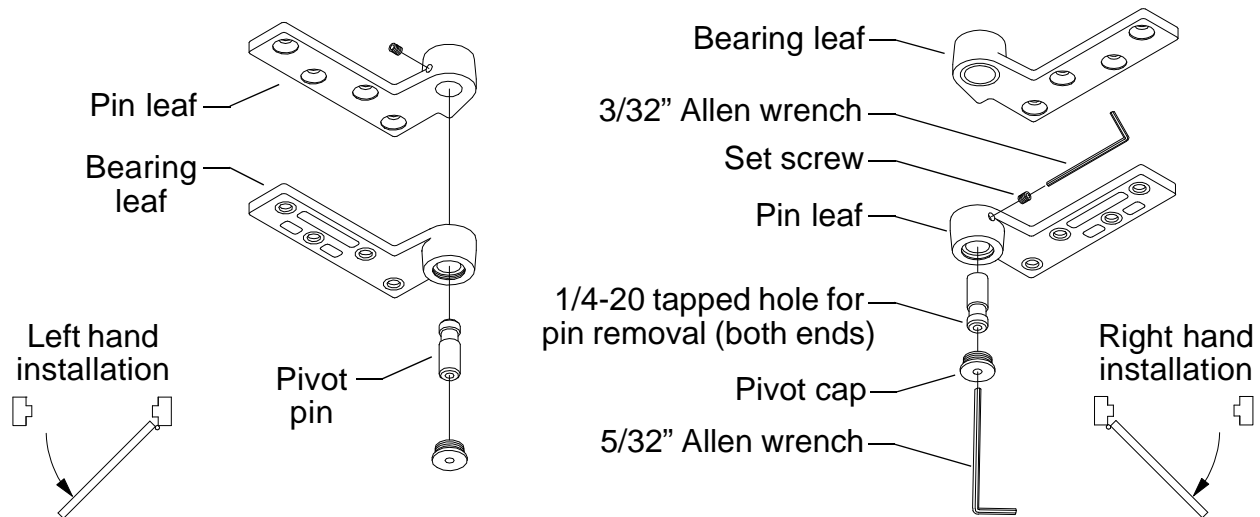

Installation Instructions

7212, 7215/15F, 7222, 7226/26F, and 7227/27F 3/4" Offset Top Pivot

1. Prepare and mortise top of door and head jamb to receive pivot set. Determine pivot location using dimensions on reverse side. The pivots are non-handed. To determine hand of door and proper pivot position, see diagrams above.
2. Locate, drill, and tap 1/4-20 mounting holes for metal door or metal frame. Locate and drill pilot holes for #14 wood screws for wood door or wood frame. Install pivot leaves with 1/4-20 x 3/4" FHMS or #14 FHWS screws provided.
3. Loosen set screw in pin leaf with 3/32" Allen wrench provided and remove pivot pin.
4. Use 5/32" Allen wrench to remove pivot cap from door leaf, allowing for pivot pin re-insertion.
5. With door in open position (about 90° to jamb), carefully fit door onto bottom pivot at a slight angle. Tip door into vertical position, **aligning top pivot leaves in door and jamb**. With pivot leaves aligned, insert pivot pin into pivot set. **Vertically align groove in pivot pin with set screw in pivot leaf**. Tighten set screw securely with 3/32" Allen wrench. Re-install pivot cap.
6. To remove door from jamb: Remove pivot cap. Thread a 1/4-20 machine screw into end of pivot pin. Pull pivot pin out of pivots. Door can now be removed from opening.

CAUTION

Improper pivot set installation can lead to personal injury or property damage. Follow all instructions carefully. For questions contact Technical Support at 1-888-371-7331.

NOTE

It is very important for installer to verify that center line of top pivot point lines up with center line of bottom pivot point before final installation. Heel edge of door must be beveled $1/8''$ in $2''$ as shown below. The bottom pivot set should be mounted first in most installations.