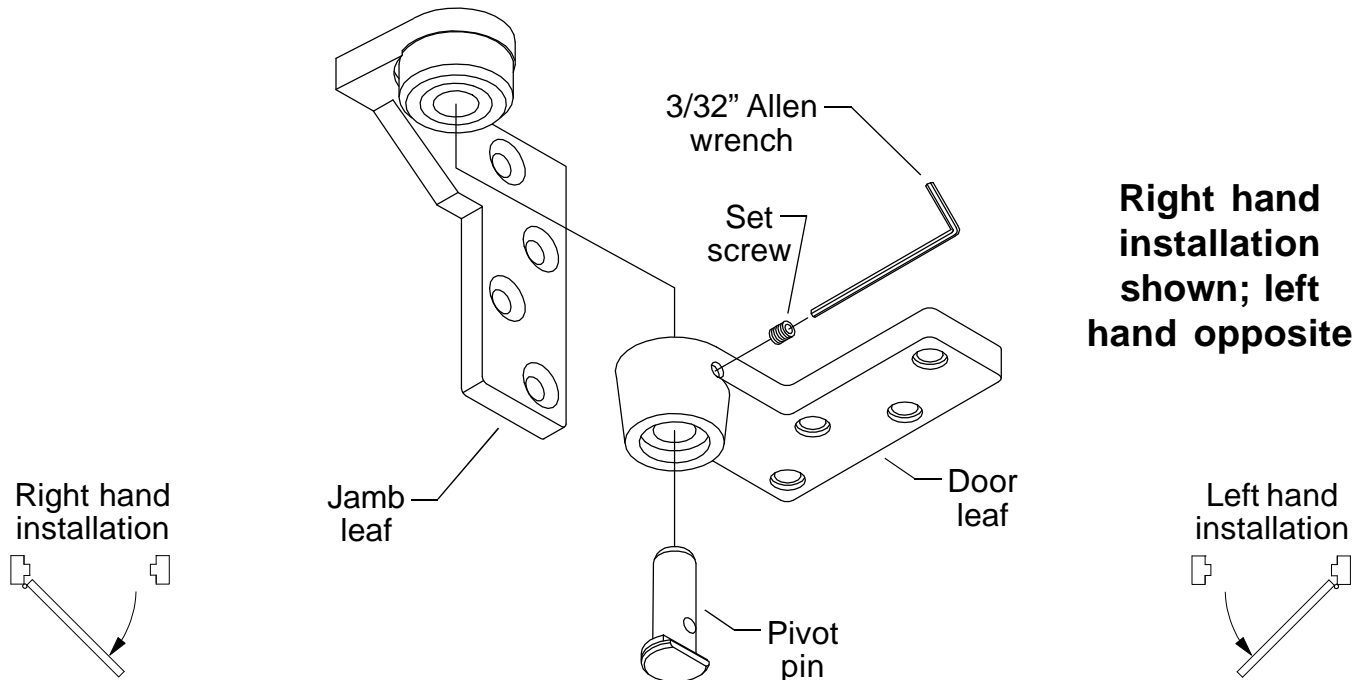

Installation Instructions

7212V 3/4" Offset Jamb Mount Top Pivot

1. Prepare and mortise top of door and side jamb to receive pivot set. Determine pivot location using dimensions on reverse side. The pivots are handed. To determine hand of door and proper pivot position, see diagrams above.
2. Locate, drill, and tap 1/4-20 mounting holes for metal door or metal frame. Locate and drill pilot holes for #14 wood screws for wood door or wood frame. Install pivot leafs with 1/4-20 x 3/4" FHMS or #14 FHWS screws provided.
3. Loosen set screw in pin leaf with 3/32" Allen wrench provided and remove pivot pin.
4. With door in open position (about 90° to jamb), carefully fit door onto bottom pivot at a slight angle. Tip door into vertical position, **aligning top pivot leafs in door and jamb**. With pivot leafs aligned, insert pivot pin into pivot set. **Vertically align groove in pivot pin with set screw in pivot leaf**. Tighten set screw securely with 3/32" Allen wrench.
5. To remove door from jamb: Use 3/32" Allen wrench to loosen set screw in door pivot leaf. Pull pivot pin out of pivots. Door can now be removed from opening.

CAUTION

Improper pivot set installation can lead to personal injury or property damage. Follow all instructions carefully. For questions contact Technical Support at 1-888-371-7331.

NOTE

It is very important for installer to verify that center line of top pivot point lines up with center line of bottom pivot point before final installation. Heel edge of door must be beveled $1/8"$ in $2"$ as shown below.