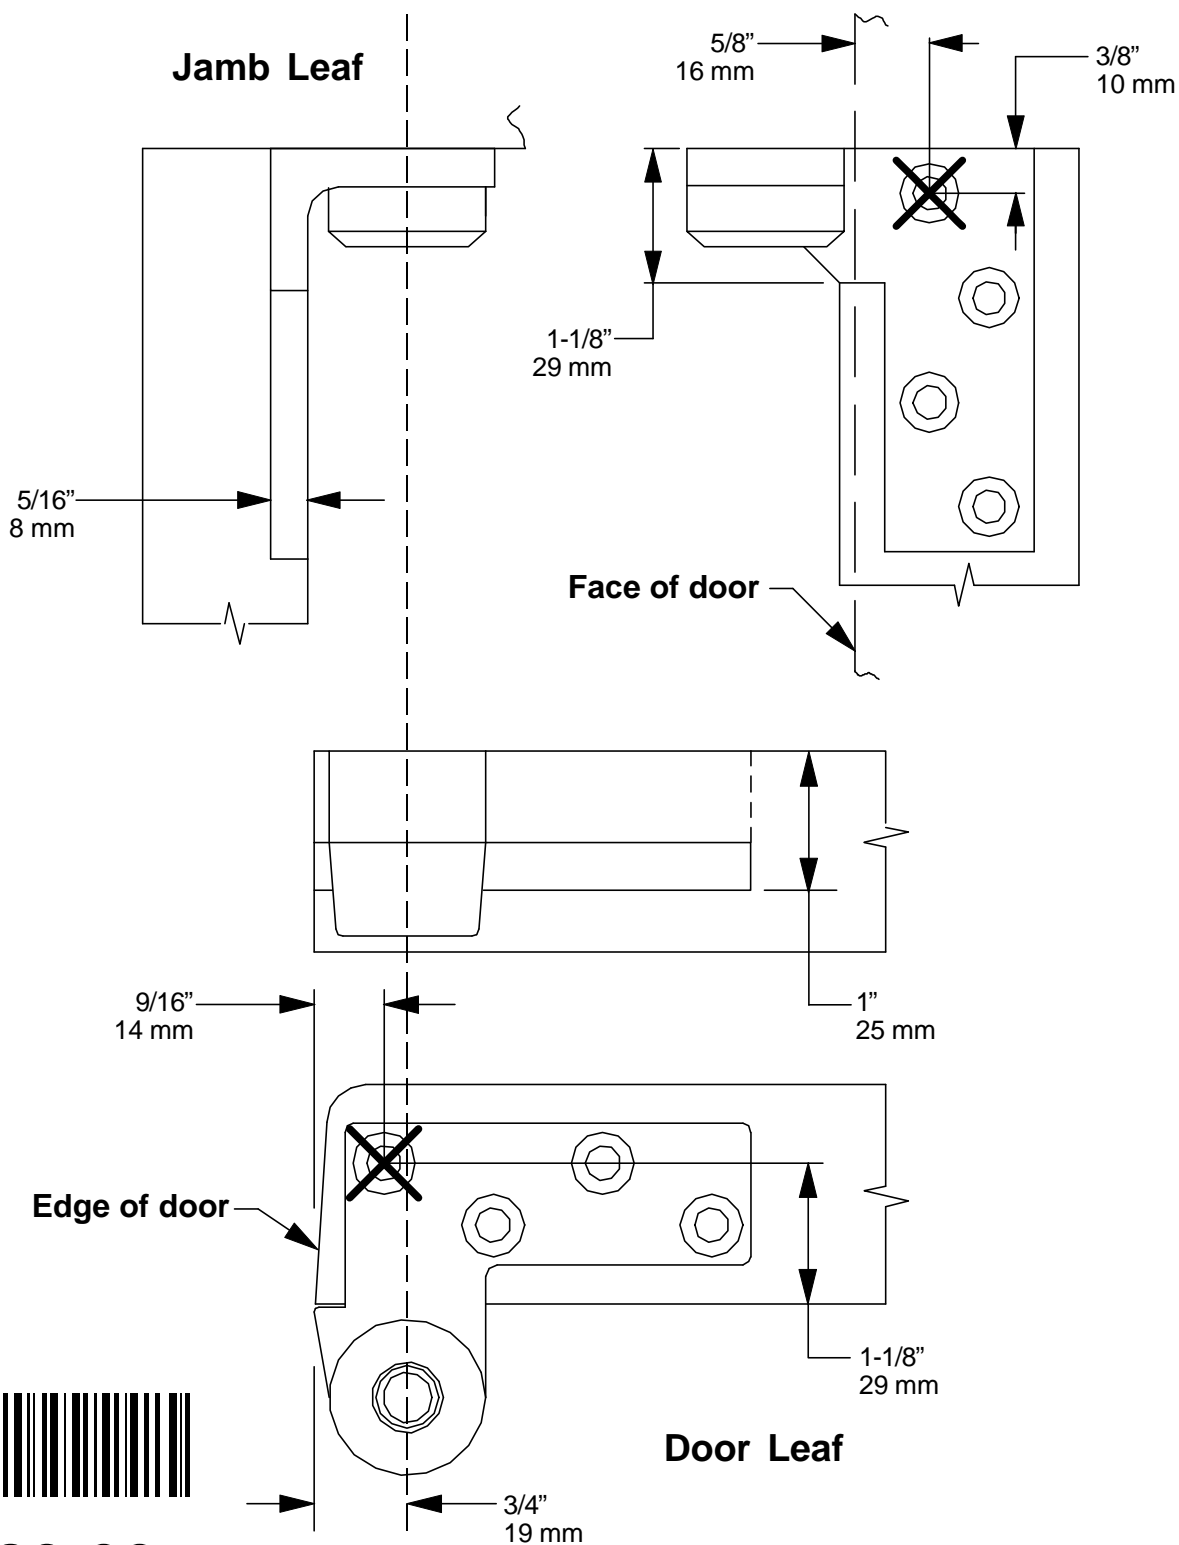

Installation Instructions

7212V 3/4" Offset Jamb Mount Top Pivot

1. Prepare and mortise top of door and side jamb to receive pivot set. Determine pivot location using dimensions on reverse side. The pivots are handed. To determine hand of door and proper pivot position, see diagrams above.
2. Locate, drill, and tap 1/4-20 mounting holes for metal door or metal frame. Locate and drill pilot holes for #14 wood screws for wood door or wood frame. Install pivot leafs with 1/4-20 x 3/4" FHMS or #14 FHWS screws provided.
3. Loosen set screw in pin leaf with 3/32" Allen wrench provided and remove pivot pin.
4. With door in open position (about 90° to jamb), carefully fit door onto bottom pivot at a slight angle. Tip door into vertical position, **aligning top pivot leafs in door and jamb**. With pivot leafs aligned, insert pivot pin into pivot set. **Vertically align groove in pivot pin with set screw in pivot leaf**. Tighten set screw securely with 3/32" Allen wrench.
5. To remove door from jamb: Use 3/32" Allen wrench to loosen set screw in door pivot leaf. Pull pivot pin out of pivots. Door can now be removed from opening.

CAUTION

Improper pivot set installation can lead to personal injury or property damage. Follow all instructions carefully. For questions contact Technical Support at 1-888-371-7331.

NOTE

It is very important for installer to verify that center line of top pivot point lines up with center line of bottom pivot point before final installation. Heel edge of door must be beveled $1/8"$ in $2"$ as shown below.