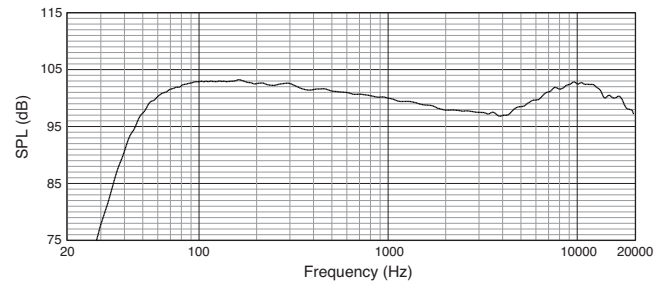

FREQUENCY RESPONSE (BOOST)