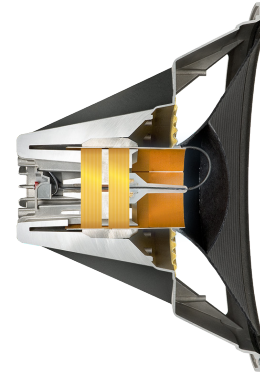

www.jblpro.com

PRX835W

15" Three-Way Powered Loudspeaker

FREQUENCY RESPONSE ■

FREQUENCY RESPONSE (NORMAL)

FREQUENCY RESPONSE (BOOST)

PRX CONNECT APP ■

DIFFERENTIAL DRIVE ■