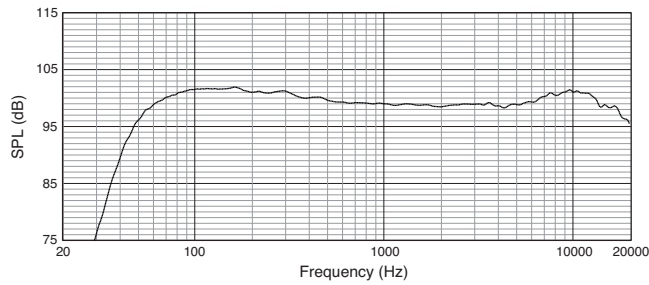

PRX835W

15" Three-Way Powered Loudspeaker

FREQUENCY RESPONSE ■

FREQUENCY RESPONSE (NORMAL)