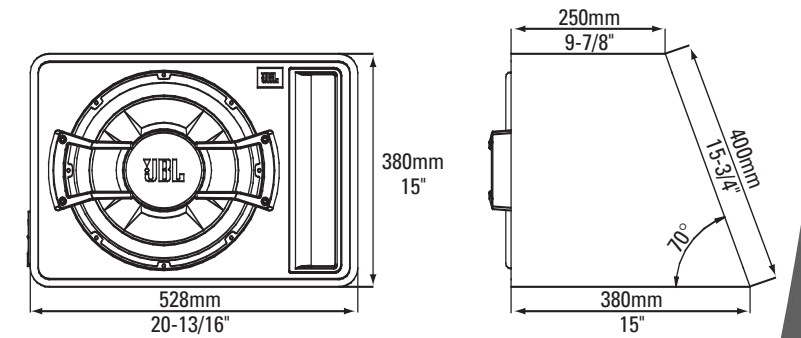

GTO1204BP

GTO1204BP-D

GTO1204BR