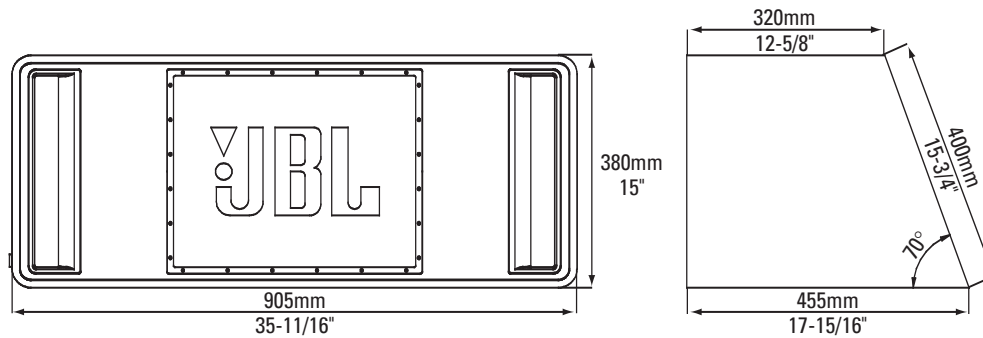

GTO1204BP-D