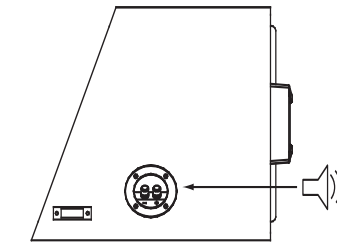

GTO1204BP

GTO1204BP-D

GTO1204BR