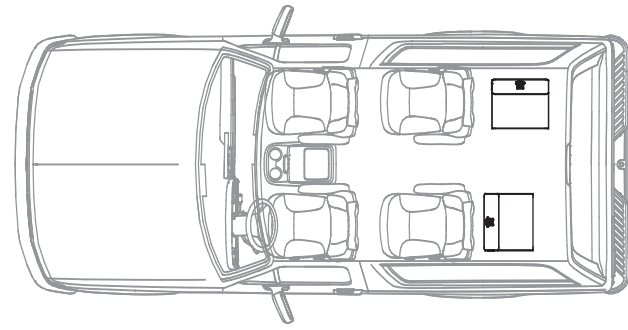

GTO1204BP

GTO1204BP-D

GTO1204BR