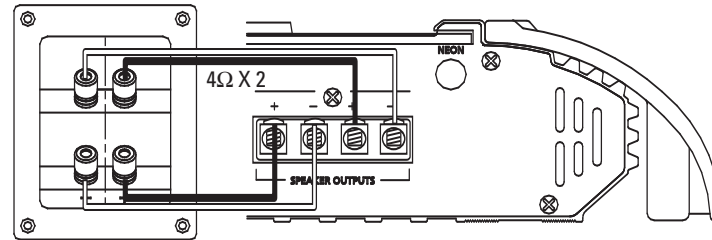

GTO1204BP-D