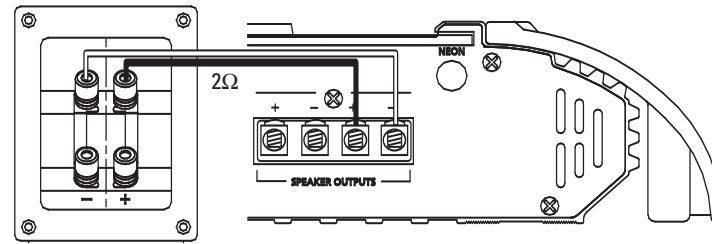

GTO1204BP-D