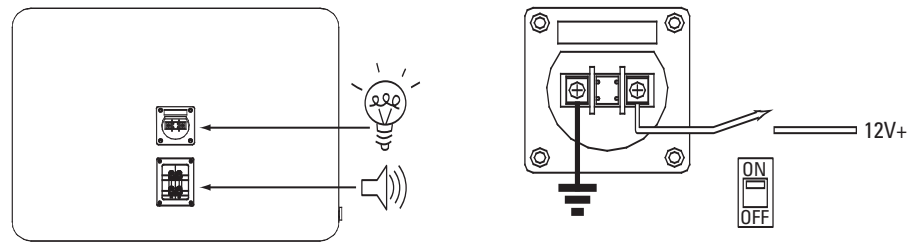

GTO1204BP-D