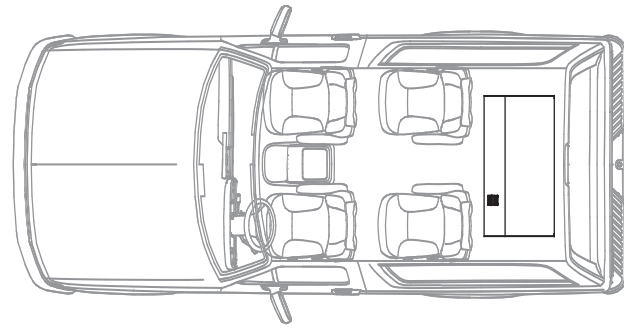

GTO1204BP-D