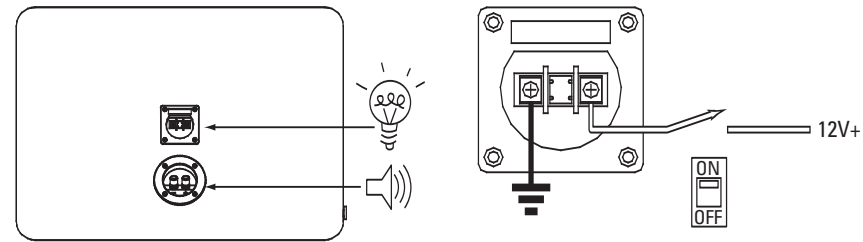

GTO1204BP

GTO1204BP-D

GTO1204BR