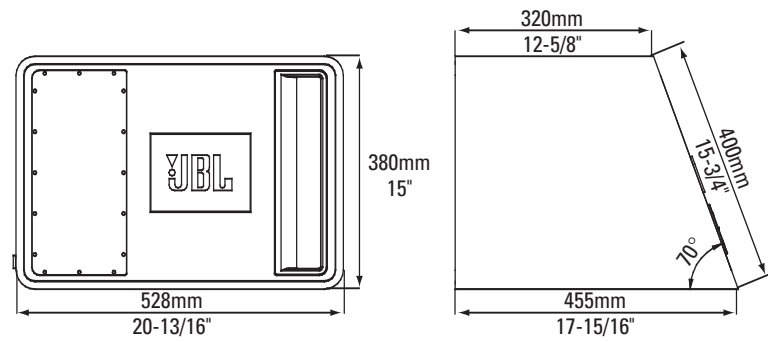

GTO1204BP

GTO1204BP-D

GTO1204BR