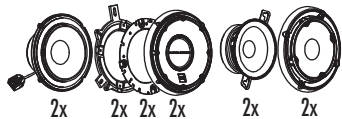

P663C, P6563C

P663C

P6563C