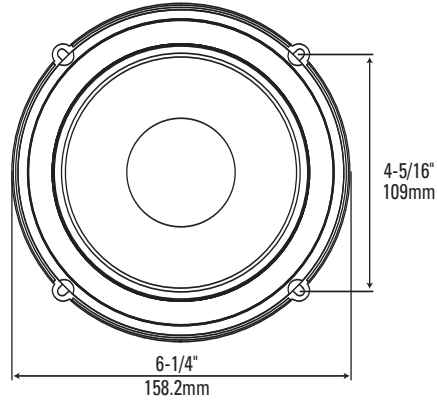

P660C, P663C