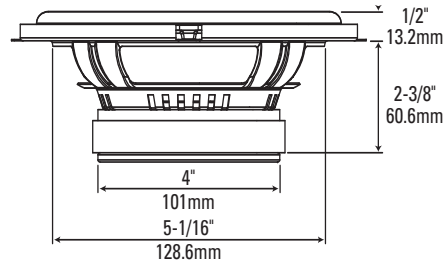

P660C, P663C