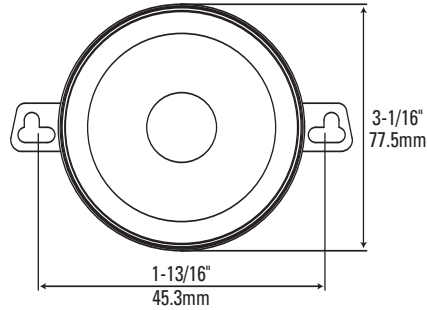

P26T (P560C, P660C, P6560C, P663C, P6563C)

P26T

3"/80mm

P6560C, P6563C

P560C, P660C, P663C