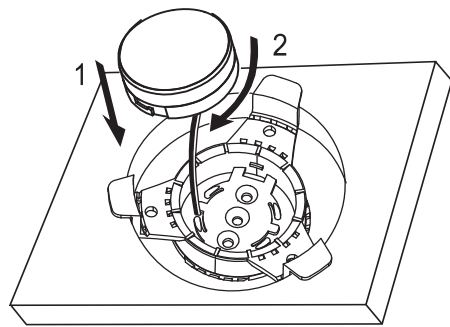

P26T (P560C, P660C, P6560C, P663C, P6563C)