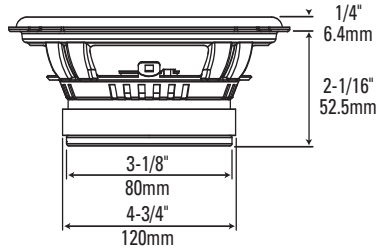

- ① High Cut = 0dB
Shelf = 0dB
- ② High Cut = -3dB
Shelf = 0dB
- ③ High Cut = 0dB
Shelf = -6dB
- ④ High Cut = -3dB
Shelf = -6dB

P560C

P660C, P663C

P6560C, P6563C

P26T (P560C, P660C, P6560C, P663C, P6563C)