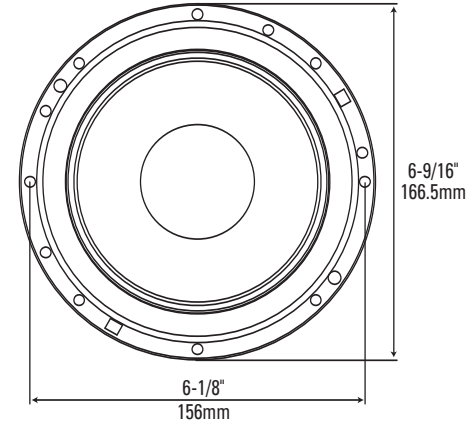

P6560C, P6563C