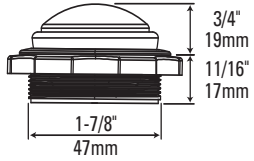

- ① High Cut = 0dB
Shelf = 0dB
- ② High Cut = -3dB
Shelf = 0dB
- ③ High Cut = 0dB
Shelf = -6dB
- ④ High Cut = -3dB
Shelf = -6dB

P560C

P660C, P663C

P6560C, P6563C

P26T (P560C, P660C, P6560C, P663C, P6563C)