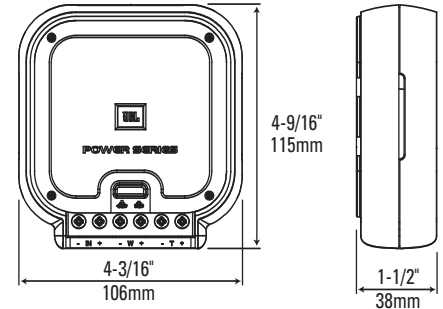

P26T

3"/80mm

P6560C, P6563C

P560C, P660C, P663C

	P560C	P660C	P6560C	P663C	P6563C	3"/80mm	P26T
BL (T-m)	3.00	4.42	4.43	4.54	4.43	2.39	–
DCR (ohms)	2.24	2.27	2.32	2.30	2.32	2.29	6.62
Mms (g)	8.70	13.61	13.94	14.34	13.94	4.66	–
Sd (sq cm)	100.3	132.7	141.0	132.7	141.0	43.0	–
Cms (µm/N)	424	325	325	301	325	162	–
Vas (l)	5.99	8.04	9.08	7.45	9.08	0.42	–
Fs (Hz)	82.9	75.7	74.8	76.6	74.8	183.2	–
Qes	1.13	0.75	.077	0.77	0.77	2.15	–
Qms	6.85	9.10	7.48	8.91	7.48	5.31	–
Qt	0.97	0.69	0.70	0.71	0.70	1.53	–
1wSPL (dB)	86.7	88.6	88.8	88.3	88.8	82.7	89.0

SPECIFICATIONS	P560C	P660C	P6560C	P663C	P6563C	P26T
Type:	5-1/4" 2-Way Component System	6-1/2" 2-Way Component System	165mm 2-Way Component System	6-1/2" 3-Way Component System	165mm 3-Way Component System	1" Component Tweeter
Nominal Impedance:	2 Ohms	2 Ohms	2 Ohms	2 Ohms	2 Ohms	6 Ohms
Power Handling, RMS:	75W	90W	90W	90W	90W	60W
Power Handling, Peak:	225W	270W	270W	270W	270W	180W
Frequency Response:	55Hz – 23kHz	45Hz – 23kHz	45Hz – 23kHz	45Hz – 23kHz	45Hz – 23kHz	2.5kHz – 23kHz
Sensitivity (2.83V, 1m):	92dB	94dB	94dB	94dB	94dB	94dB