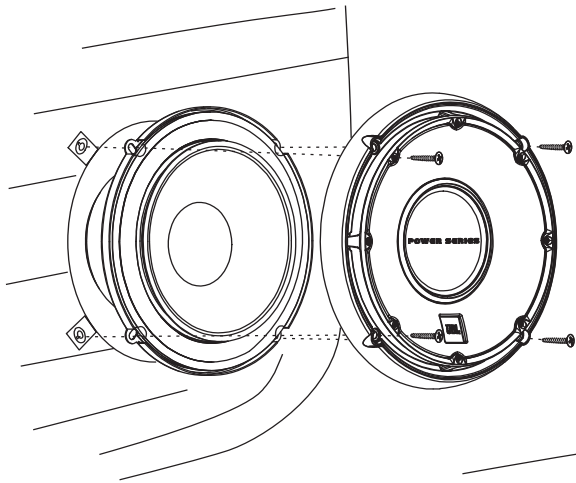

P660C, P663C