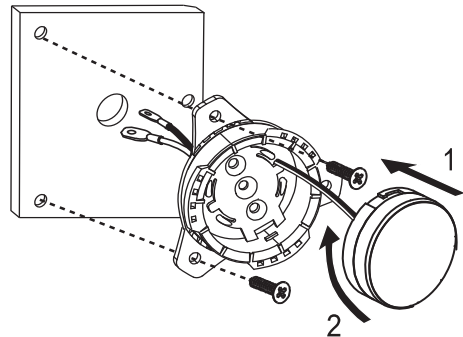

P26T (P560C, P660C, P6560C, P663C, P6563C)