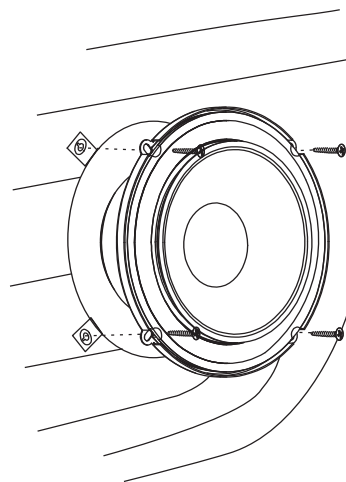

P660C, P663C