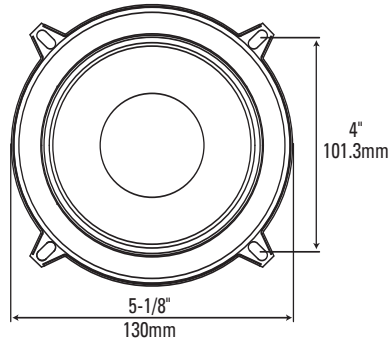

P560C

P660C, P663C

P6560C, P6563C