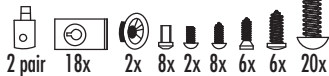

P663C, P6563C

P663C

P6563C