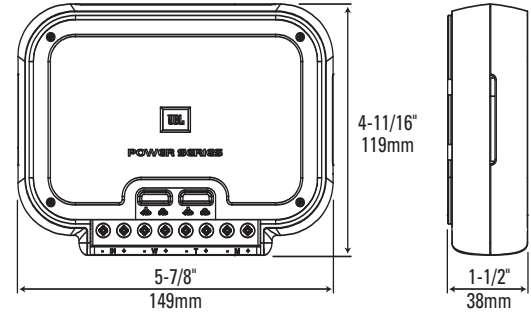

P6560C, P6563C