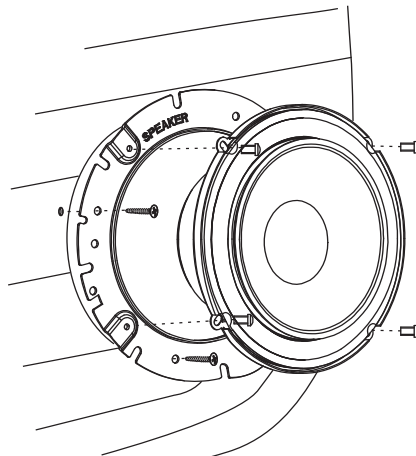

P660C, P663C