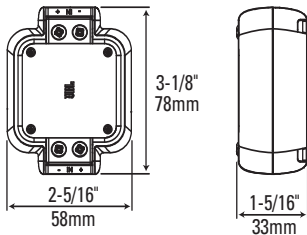

P26T (P560C, P660C, P6560C, P663C, P6563C)

P26T

3"/80mm

P6560C, P6563C

P560C, P660C, P663C