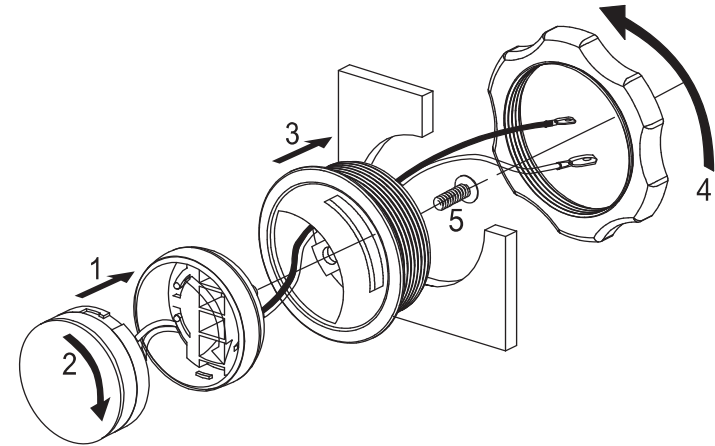

P26T (P560C, P660C, P6560C, P663C, P6563C)