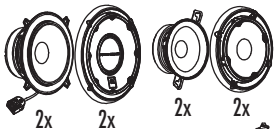

P663C, P6563C

P663C

P6563C