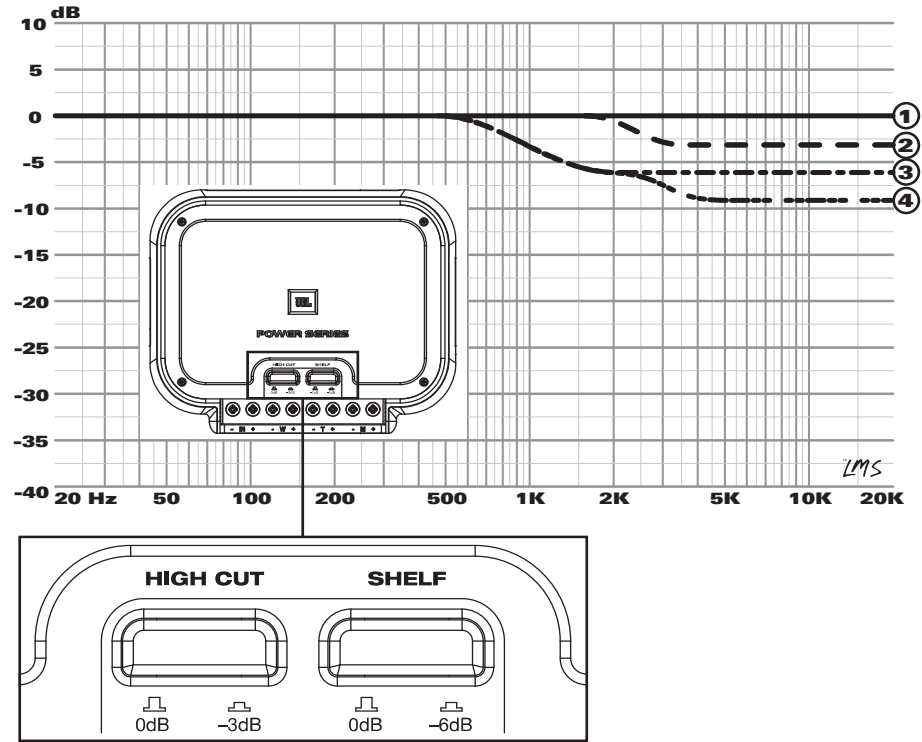

- ① High Cut = 0dB
Shelf = 0dB
- ② High Cut = -3dB
Shelf = 0dB
- ③ High Cut = 0dB
Shelf = -6dB
- ④ High Cut = -3dB
Shelf = -6dB

P560C

P660C, P663C

P6560C, P6563C

P26T (P560C, P660C, P6560C, P663C, P6563C)

SPECIFICATIONS	P560C	P660C	P6560C	P663C	P6563C	P26T
Type:	5-1/4" 2-Way Component System	6-1/2" 2-Way Component System	165mm 2-Way Component System	6-1/2" 3-Way Component System	165mm 3-Way Component System	1" Component Tweeter
Nominal Impedance:	2 Ohms	2 Ohms	2 Ohms	2 Ohms	2 Ohms	6 Ohms
Power Handling, RMS:	75W	90W	90W	90W	90W	60W
Power Handling, Peak:	225W	270W	270W	270W	270W	180W
Frequency Response:	55Hz – 23kHz	45Hz – 23kHz	45Hz – 23kHz	45Hz – 23kHz	45Hz – 23kHz	2.5kHz – 23kHz
Sensitivity (2.83V, 1m):	92dB	94dB	94dB	94dB	94dB	94dB