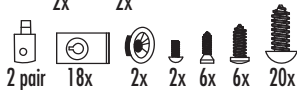

P663C, P6563C

P663C

P6563C