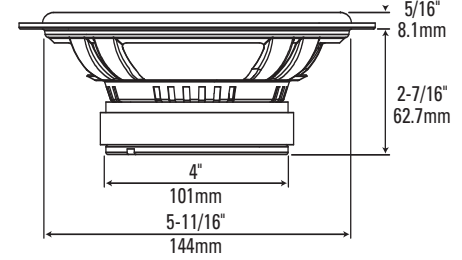

- ① High Cut = 0dB
Shelf = 0dB
- ② High Cut = -3dB
Shelf = 0dB
- ③ High Cut = 0dB
Shelf = -6dB
- ④ High Cut = -3dB
Shelf = -6dB

P560C

P660C, P663C

P6560C, P6563C

P26T (P560C, P660C, P6560C, P663C, P6563C)