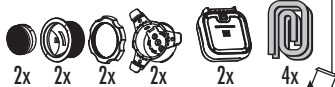

P663C, P6563C

P663C

P6563C