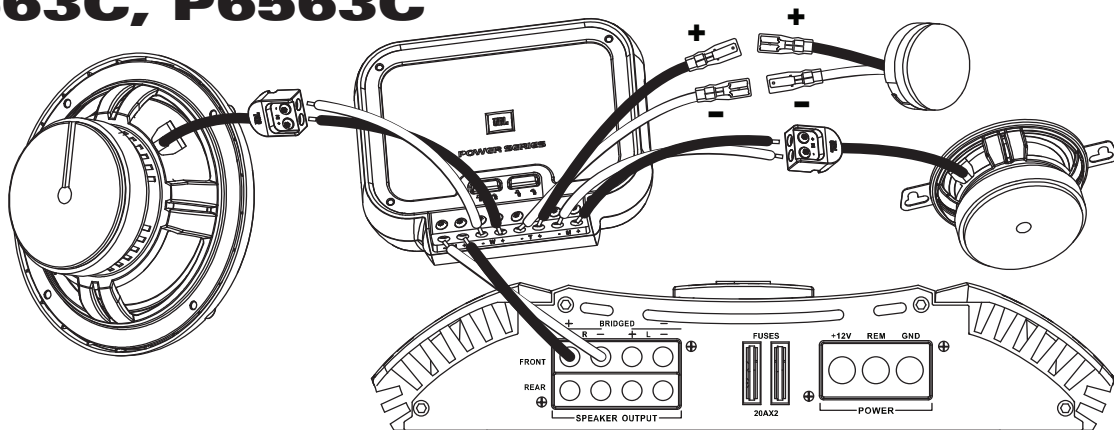

P663C, P6563C