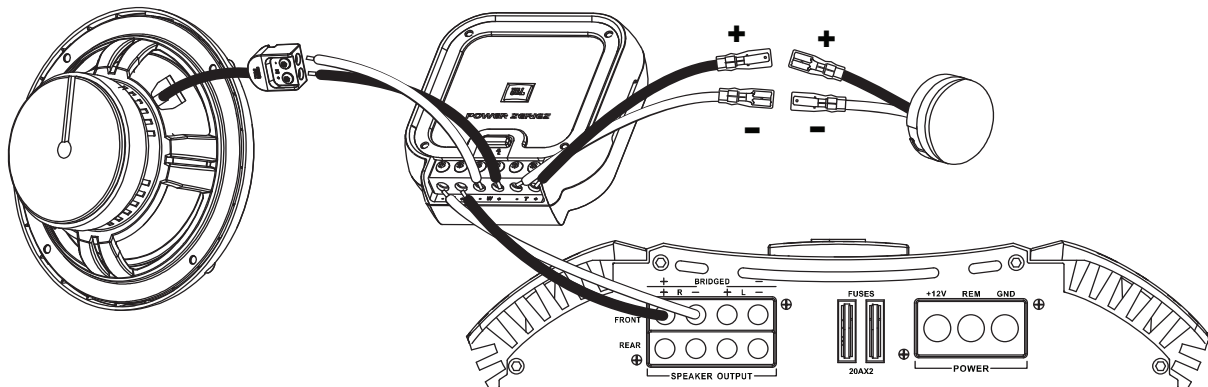

P560C, P660C, P6560C