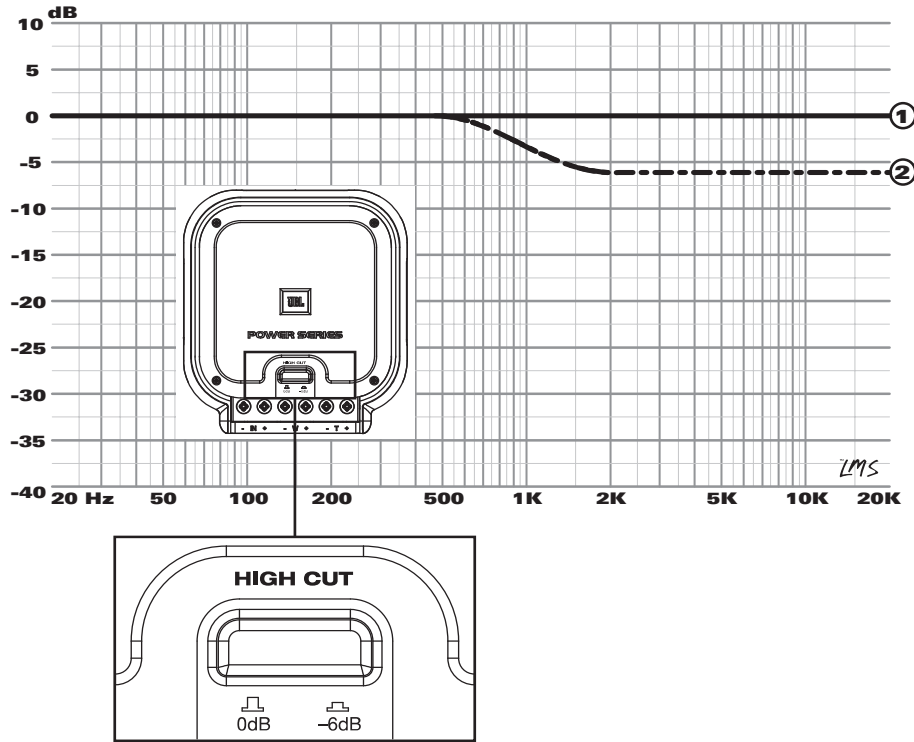

P560C, P660C, P6560C

- ① High Cut = 0dB
- ② High Cut = -6dB