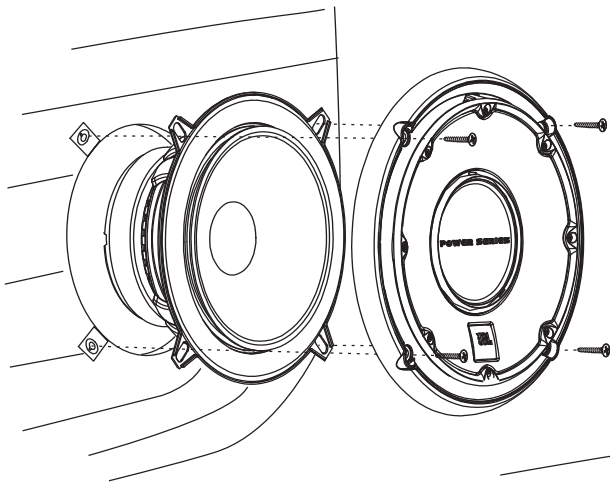

P560C, P6560C, P6563C