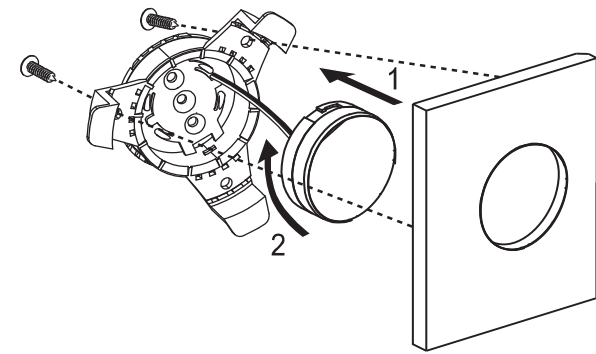

P26T (P560C, P660C, P6560C, P663C, P6563C)