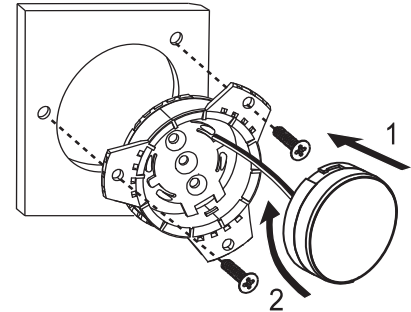

P26T (P560C, P660C, P6560C, P663C, P6563C)