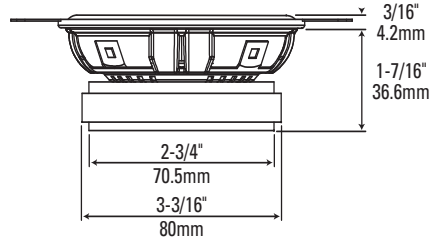

P26T (P560C, P660C, P6560C, P663C, P6563C)

P26T

3"/80mm

P6560C, P6563C

P560C, P660C, P663C