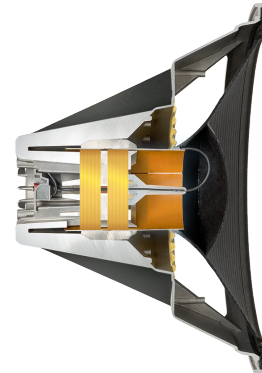

www.jblpro.com

PRX818XLFW

18" Powered Subwoofer

FREQUENCY RESPONSE ■

FREQUENCY RESPONSE (NORMAL)

PRX CONNECT APP ■

DIFFERENTIAL DRIVE ■

JBL Professional 8500 Balboa Blvd. Northridge, CA 91329 USA