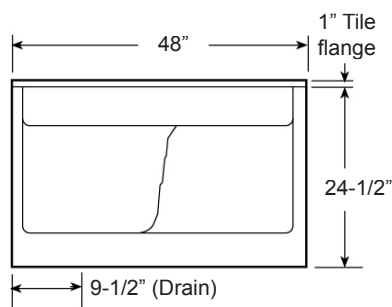

Bonaire™ 4848 Shower Base

model number: DR52 (LH),
EU20 (RH)

exterior dimensions:
48" L x 48" W x 24-1/2" H

Bonaire™ 4848 Shower Base

Model: DR52 and EU20

Ordering Information

Product Code

DR52 Bonaire™ 4848 Shower Base, Left Hand
EU20 Bonaire™ 4848 Shower Base, Right Hand

PRODUCT SPECIFICATIONS AND AVAILABILITY ARE SUBJECT TO CHANGE WITHOUT NOTICE

Specifications

Overall Dimensions

48" L x 48" W x 24-1/2" H
(1219 mm L x 1219 mm W x 622 mm H)

Product Weight

66 lb (30 kg)

Floor Loading

32 lb/ft² (156 kg/m²)

Bonaire™ 4848 Shower base, Left Hand (DR52)

SIDE VIEW

END VIEW

Free Manuals Download Website

<http://myh66.com>

<http://usermanuals.us>

<http://www.somanuals.com>