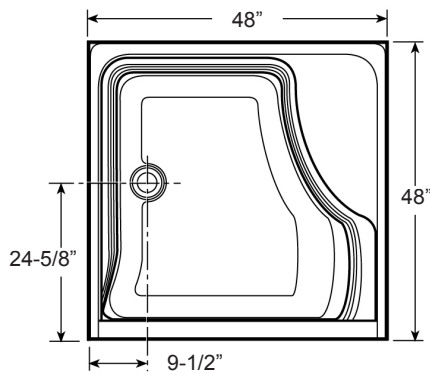

Bonaire™ 4848 Shower Base

model number: DR52 (LH),
EU20 (RH)

exterior dimensions:
48" L x 48" W x 24-1/2" H

Bonaire™ 4848 Shower Base

Model: DR52 and EU20

Ordering Information

Product Code

DR52 Bonaire™ 4848 Shower Base, Left Hand
EU20 Bonaire™ 4848 Shower Base, Right Hand

PRODUCT SPECIFICATIONS AND AVAILABILITY ARE SUBJECT TO CHANGE WITHOUT NOTICE

Specifications

Overall Dimensions

48" L x 48" W x 24-1/2" H
(1219 mm L x 1219 mm W x 622 mm H)

Product Weight

66 lb (30 kg)

Floor Loading

32 lb/ft² (156 kg/m²)

Bonaire™ 4848 Shower base, Left Hand (DR52)

SIDE VIEW

END VIEW

Free Manuals Download Website

<http://myh66.com>

<http://usermanuals.us>

<http://www.somanuals.com>