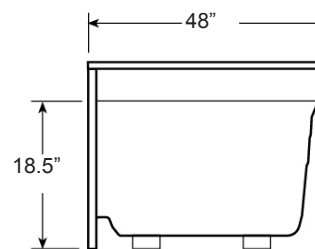

Bonaire™ 4848 Shower Base

model number: DR52 (LH),
EU20 (RH)

exterior dimensions:
48" L x 48" W x 24-1/2" H

Bonaire™ 4848 Shower Base

Model: DR52 and EU20

Ordering Information

Product Code

DR52 Bonaire™ 4848 Shower Base, Left Hand
EU20 Bonaire™ 4848 Shower Base, Right Hand

PRODUCT SPECIFICATIONS AND AVAILABILITY ARE SUBJECT TO CHANGE WITHOUT NOTICE

Specifications

Overall Dimensions

48" L x 48" W x 24-1/2" H
(1219 mm L x 1219 mm W x 622 mm H)

Product Weight

66 lb (30 kg)

Floor Loading

32 lb/ft² (156 kg/m²)

Bonaire™ 4848 Shower base, Left Hand (DR52)

SIDE VIEW

END VIEW

Free Manuals Download Website

<http://myh66.com>

<http://usermanuals.us>

<http://www.somanuals.com>