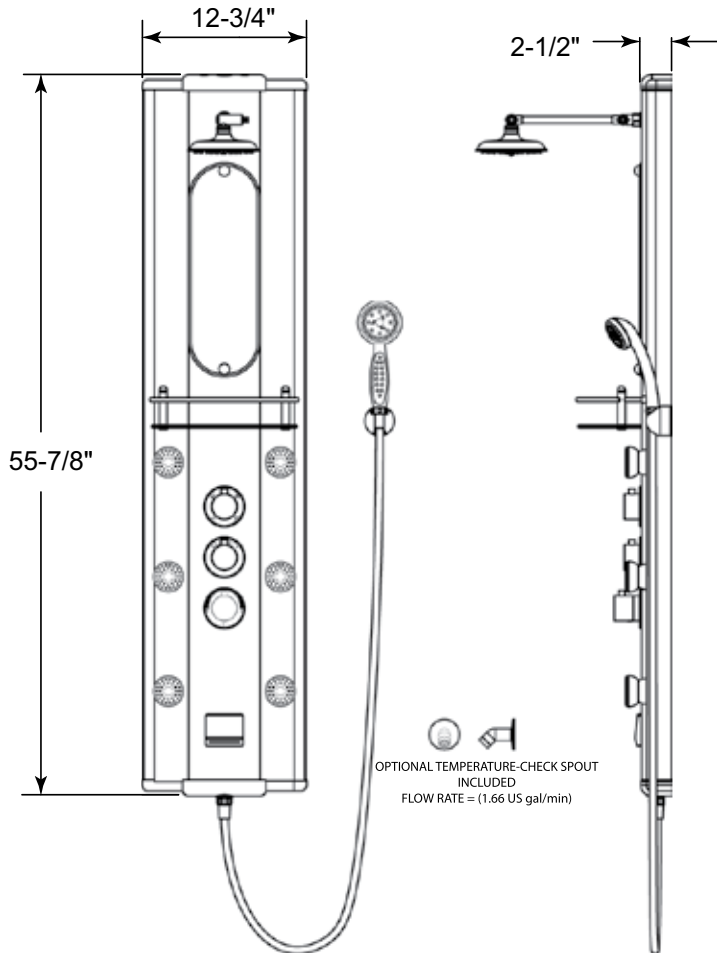

Ristorre™ Metallo™ | SHOWER TOWER

Masculine and robust, the Ristorre™ Metallo™ shower features a built-in mirror and a generous glass shelf.

FEATURES:

- Height-adjustable rain shower head
- Multi-function hand shower with 60" hose
- 6 body sprays
- Temperature-check spout
- Thermostatic control valve
- Shower diverter to control water between shower head, hand shower, body sprays and temperature-check spout
- Built-in anti-fog mirror
- Tempered Glass accessory shelf
- Stylish polished and satin chrome finish

Ristorre™ Metallo™

MODEL NUMBER:
EC33

EXTERIOR DIMENSIONS:
55⁷/₈" L x 12³/₄" W
x 2¹/₂" D

Ristorre™ Metallo™ SHOWER TOWER

EC33 Metallo™ Shower Tower (Optional Spout Included)

INSTALLATION NOTES

Refer to installation instructions included with fixture before beginning installation. Please confirm product availability and specifications before commencing with any installation work.

PRODUCT SPECIFICATIONS AND AVAILABILITY ARE SUBJECT TO CHANGE WITHOUT NOTICE.

Technical Specifications

DIMENSIONS

55-7/8" L x 12-3/4" W x 2-1/2" D
(1419 mm) L x (1905 mm) W x (63.5 mm) D

PRODUCT WEIGHT

26 lb. (12 kg)

This is a wall mounting shower tower bathroom fixture.

Product Shown:

Ristorre™ Metallo™ Shower Tower, Model: EC33

Minimum Working Water Pressure		21.76 psi	(1.5 bar)
Maximum Working Water Pressure		72.52 psi	(5.0 bar)
Recommended Working Water Pressure		43.51 psi	(3.0 bar)
Maximum Working Water Temp.		140-158° F	(60 – 70° C)
Minimum Working Water Temp.		41-68° F	(5-20° C)
Recommended Working Temp.		100° F	(38° C)
Under water pressure at 21.76 psi (1.5 bar)	Flow Rate of Hand Shower	1.59 US gal/min	(6.0 L/min)
	Flow Rate of Wall Mount	1.59 US gal/min	(6.0 L/min)
	Flow Rate of Body Jet	1.98 US gal/min	(7.5 L/min)
	Flow Rate of Bath Spout	1.98 US gal/min	(7.5 L/min)