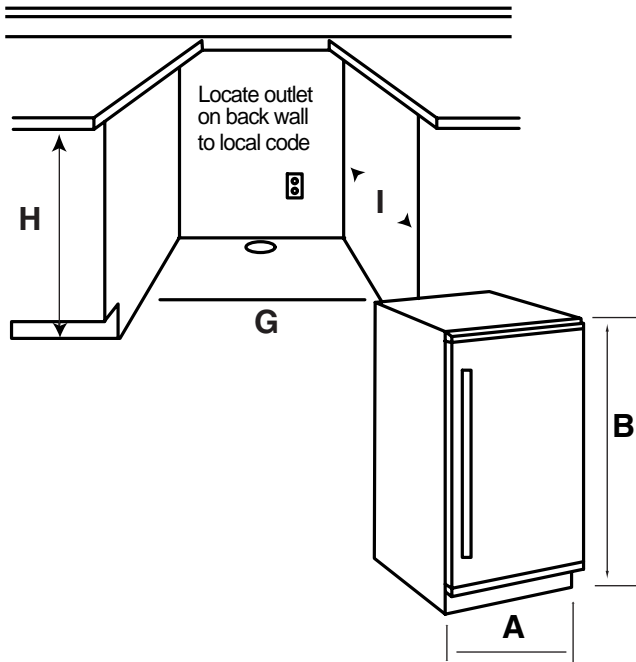

THE SIGN OF A GREAT COOK®

www.jennair.com

Wine Chiller

JWC2450A*

■	Dimensions	
	Inches	Centimeters
A	23 7/8	60.6
B ¹	34 - 35	86.4 - 88.9
C ²	22	55.9
D ³	24 1/4	61.6
E	47 1/4	120.0
F ⁴	3	7.6
G	24	61.0
H	34 1/2 - 35 1/4	87.6 - 89.5
I	24 1/8	61.3

Notes:

1. Overall height w & w/o leveling legs.
2. Overall depth excluding door.
3. Overall depth excluding door handle.
4. Distance from base to bottom of door.

Important: Because of continuing product improvements, Jenn-Air reserves the right to change specifications without notice. Dimensional specifications are provided for planning purposes only. For complete details see installation instructions that accompany each product before selecting cabinetry, making cutouts or beginning installation.