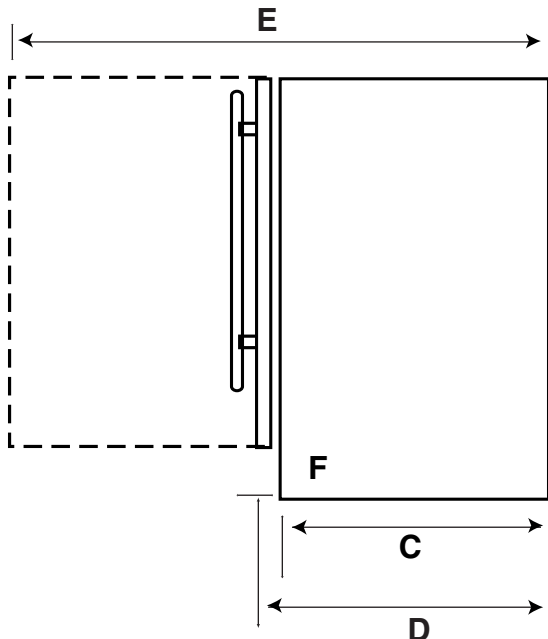

THE SIGN OF A GREAT COOK®

www.jennair.com

Wine Chiller

JWC2450A*

■	Dimensions	
	Inches	Centimeters
A	23 7/8	60.6
B ¹	34 - 35	86.4 - 88.9
C ²	22	55.9
D ³	24 1/4	61.6
E	47 1/4	120.0
F ⁴	3	7.6
G	24	61.0
H	34 1/2 - 35 1/4	87.6 - 89.5
I	24 1/8	61.3

Notes:

1. Overall height w & w/o leveling legs.
2. Overall depth excluding door.
3. Overall depth excluding door handle.
4. Distance from base to bottom of door.

Important: Because of continuing product improvements, Jenn-Air reserves the right to change specifications without notice. Dimensional specifications are provided for planning purposes only. For complete details see installation instructions that accompany each product before selecting cabinetry, making cutouts or beginning installation.