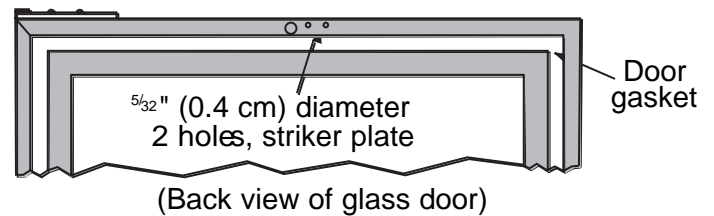

THE SIGN OF A GREAT COOK®

www.jennair.com

Wine Chiller

JWC2450A*

■	Dimensions	
	Inches	Centimeters
A	23 7/8	60.6
B ¹	34 - 35	86.4 - 88.9
C ²	22	55.9
D ³	24 1/4	61.6
E	47 1/4	120.0
F ⁴	3	7.6
G	24	61.0
H	34 1/2 - 35 1/4	87.6 - 89.5
I	24 1/8	61.3

Notes:

1. Overall height w & w/o leveling legs.
2. Overall depth excluding door.
3. Overall depth excluding door handle.
4. Distance from base to bottom of door.

Important: Because of continuing product improvements, Jenn-Air reserves the right to change specifications without notice. Dimensional specifications are provided for planning purposes only. For complete details see installation instructions that accompany each product before selecting cabinetry, making cutouts or beginning installation.