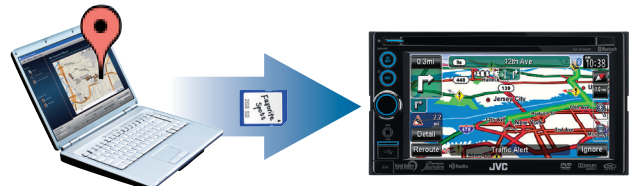

*StreetDirector Assistant

You can easily get the latest POI data with Google Maps via StreetDirector Assistant.