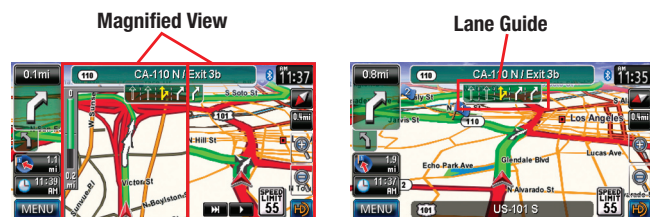

## \*Map Coverage

The KW-NT50HDT provides map coverage for the U.S. (including Alaska and Hawaii), Canada, and Puerto Rico.

## \*POI and Multiple Search

In addition to over 6 million POI data from infoUSA, Multiple Search function offers various options for finding your destination.

## \*StreetDirector Assistant

You can easily get the latest POI data with Google Maps via StreetDirector Assistant.

Download free PC link software, search and save the data on an SD card etc., then, add POI data to the navigation system.

## \*Easy-to-See Information

- **Magnified View**  
Displays magnified view on the left side of the split screen.
- **Lane Guide**  
Displays lane information when approaching a junction.
- **Speed Limit Display**  
Shows the legal speed limit for the road.
- **Brand POI Icon**  
Displays easy to distinguish brand icons on the map.