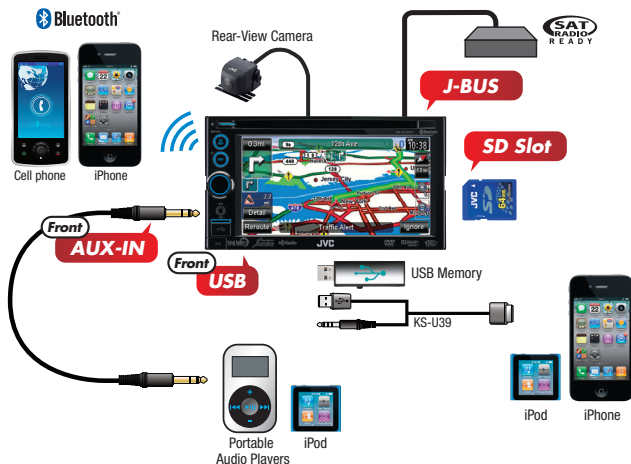

Audio & Visual Feature Highlights

- MOS-FET 50W x 4 (20W RMS x 4) • Built-in 6.1-inch Detachable Monitor
- Built-in Bluetooth® Wireless Technology*1 (Phone Book Access [PBAP], Phone Book Transfer, Hands-Free Call, Audio Streaming [A2DP])
- USB Audio and Video for iPod/iPhone etc.*2
- 2-Way Control for iPod/iPhone*3 (Headunit/iPod or iPhone)
- External Mode for iPod/iPhone • iTunes Tagging • iheartradio Link for JVC
- Front USB Port (MP3/WMA/iPod & iPhone Audio) • SD Slot (MP3/WMA)
- MP3/WMA/WAV Compatible*4 (DVD/CD/USB/SD) • Built-in HD Radio®
- SAT Radio Ready • DiAS II Tuner • Dolby Digital • 7-Band iEQ
- 2.5V Line and Subwoofer Pre-Output Level • Line Input Terminals (AV + Video)
- 3 Pre-Output Terminals (Front + Rear + Subwoofer) • Subwoofer Control
- Line Output (Video) • Front AUX-IN • Variable-Color Illumination
- Multilingual Display (English/Spanish/French)
- High-Pass, Low-Pass Filter (50 - 150Hz/10Hz step, Slope -6/-12/-18/-24dB/Octave)
- Rear-View Camera Ready (Dedicated Terminal)
- AV Display Language (English/Spanish/French/Italian/German/Russian/Greek/Japanese/Chinese/Korean)

Connections

Other Highlights

- Detachable Panel • Steering Wheel Remote Ready • Touch Panel

*1 Available functions depend on cell phone.

*2 KS-U39 cable required for iPod/iPhone video playback. Compatibility depends on iPod/iPhone.

*3 Compatibility with 2-way control for iPod/iPhone differs by model. Switching from headunit mode to iPod/iPhone mode will pause your iPod/iPhone. For playback, please press "play" on your iPod/iPhone.

*4 WAV playback only available from CDs and DVDs. WMA playback only available from USB devices and SD cards.

Quick Reference of iPod/iPhone Compatibility*1

	iPod 4th generation*2 (color display) 40GB 60GB	iPod 5th generation (video) 60GB 80GB	iPod nano 2nd generation*3 (aluminum) 2GB 4GB 8GB	iPod classic*4 120GB 160GB (2009)	iPod nano 3rd generation (video) 4GB 8GB	iPod nano 4th generation (video) 8GB 16GB	iPod nano 5th generation (video camera) 8GB 16GB	iPod touch 4th generation*5 8GB 32GB 64GB	iPhone 3GS*6 8GB 16GB 32GB	iPod nano 6th generation 8GB 16GB	iPhone 4 16GB 32GB
Playback Connection	N/A	✓USB	✓USB	✓USB	✓USB	✓USB	✓USB	✓USB	✓USB	✓USB	✓USB