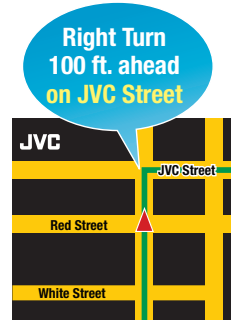

## \*StreetDirector Assistant

You can easily get the latest POI data with Google Maps via StreetDirector Assistant.

Download free PC link software, search and save the data on an SD card etc., then, add POI data to the navigation system.

## \*Easy-to-See Information

- **Magnified View**  
Displays magnified view on the left side of the split screen.
- **Lane Guide**  
Displays lane information when approaching a junction.
- **Speed Limit Display**  
Shows the legal speed limit for the road.
- **Brand POI Icon**  
Displays easy to distinguish brand icons on the map.