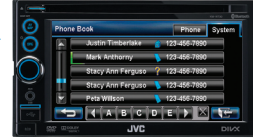

KW-NT50HDT

Bluetooth® Wireless Technology/HD Radio®/DVD/CD/
USB/SD Navigation with 6.1-inch Touch Panel Monitor

* Built-in Bluetooth® Wireless Technology

Bluetooth® features include hands-free calling, phonebook transfer of up to 500 numbers, PBAP, multiple phone pairing, and audio streaming. The included wired microphone can be placed wherever you like for optimum performance.

Wired Mic included

So Many Features!

* Built-in HD Radio®, iTunes Tagging, and Artist Experience

Enjoy a multitude of HD Radio® programs in premium digital sound, without external tuners. FM radio sounds equivalent to CD quality, and AM as good as normal FM. Artist Experience displays song/album title and artwork if available from the radio station. Additionally, iTunes Tagging lets you "tag" songs you hear on HD Radio® for easy purchase at the iTunes Music Store.

How It Works:

The KW-NT50HDT features dual HD Radio® tuners, letting you access navigation data such as traffic updates and weather conditions, while you enjoy HD Radio® at the same time.

* USB Connection (G3 iPod/iPhone)

Enjoy digital audio/video from your iPod, iPhone, or USB devices at high-speed transfer. You can also charge your iPod/iPhone.

* USB playback not supported for NTFS formatted devices. When partitions are created, only the first partition can be read.

** For iPod/iPhone video playback, KS-U39 cables are required. Please visit www.jvc.co.jp/english/car for iPod/iPhone compatibility details.

* External Mode for iPod/iPhone

You can listen to the sound of iPod/iPhone apps, such as games, web radio, and YouTube, with high current ready power supply.

Speed Camera

* Front AUX & Front USB

The front panel USB and AUX provides flexible audio playback options.

AUX Plug

USB