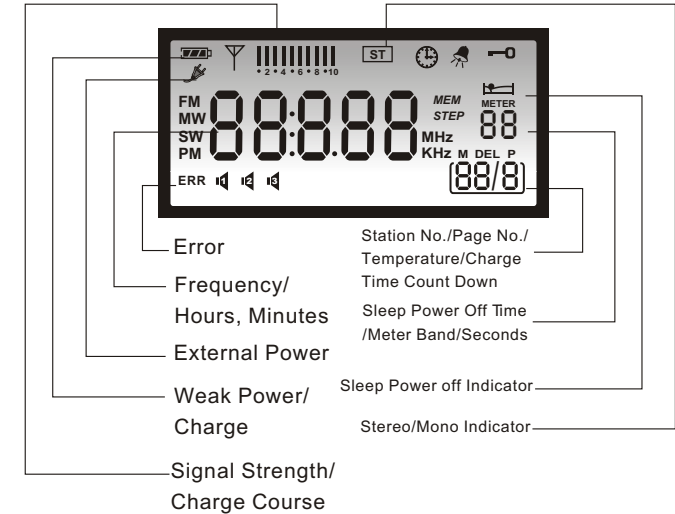

LOCATION OF CONTROLS

LCD IDENTIFICATION