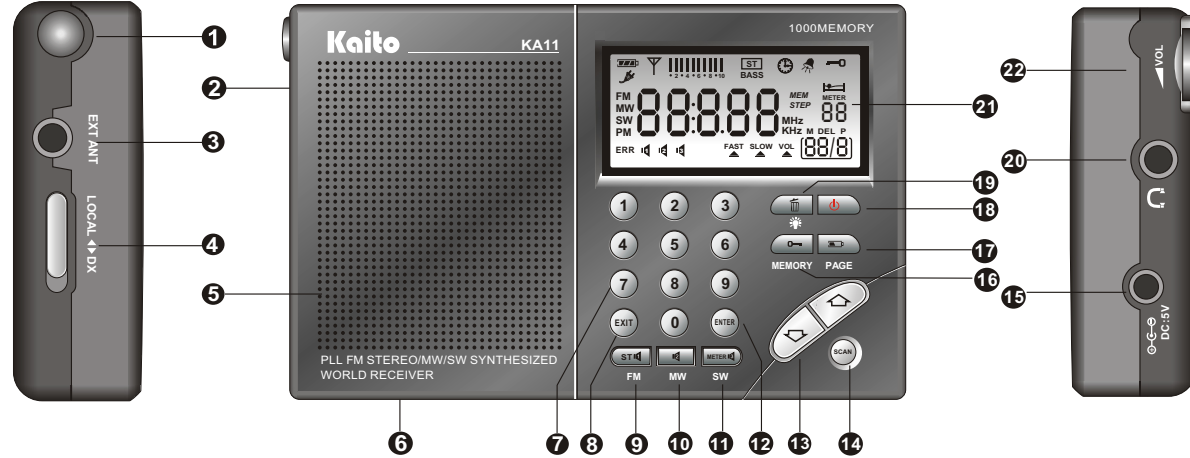

Kaito

KA11

PLL FM STEREO/AM/SW SYNTHESIZED WORLD
RECEIVER WITH 1,000 MEMORIES

Kaito

KA11

PLL FM STEREO/AM/SW SYNTHESIZED WORLD
RECEIVER WITH 1,000 MEMORIES

OPERATION MANUAL

ACCESSORIES

Please check before buying:

- KA11
- External Adaptor
- Stereo Earphones
- External Antenna
- Carrying Strip
- Operation Manual
- Warranty Card

KEY FEATURES

- FM MONO STEREO/AM/SW.
- MW(AM) 520 - 1710 KHz.
- SW: 5.80 - 18.10 MHz.
- FIVE TUNING MODES: MANUAL TUNING/AUTO TUNING/MEMORY SCAN/DIRECT FREQUENCY INPUT/ATS PRESET.
- 1000 PRESET STATIONS AND MEMORY PERMANENTLY STORED(EXCEPT CLOCK).
- BATTERY CHARGER.
- ORANGE BACKLIGHT DISPLAY.
- 10 LEVEL SIGNAL STRENGTH INDICATOR.
- LOCAL/DX SENSITIVITY SELECTABLE.
- FM MONO/STEREO SELECTABLE.
- THREE GROUPS TURN ON/OFF.
- ALARM FUNCTION(EFFECTIVE IN TURN ON/OFF MODE).
- 1~99 MINUTES SLEEP OFF TIME SETTING.
- CLOCK FUNCTION, TEMPERATURE FUNCTION AND HOLD FUNCTION.
- SW METER BAND INDICATOR AND CONVERSION.

KEY FEATURES

- ERROR INDICATION.
- BATTERY LEVEL INDICATOR, AUTO POWER OFF WHEN BATTERIES GET LOW.
- EXTERNAL ANTENNA.
- USE 2 AA BATTERIES, NOT INCLUDED.
- DIMENSIONS: 110x71x23mm.

LOCATION OF CONTROLS

1 TelescopicAntenna	9 FM Band/FM Stereo, Mono, Treble/Time 1	17 Turn Page/Charge
2 Place for Carrying Strip	10 MW Band/Time 2	18 Power
3 External Antenna	11 SW Band/Time 3/Meter Band Conversion	19 Delete/Backlight Switch
4 Local/DX	12 Enter/Confirm	20 Earphone Jack
5 Speaker	13 +/- Key	21 LCD
6 Battery Compartment	14 Setup	22 Volume Knob
7 0-9	15 External Power Jack	
8 Exit/Look Up Time	16 Store/Hold	