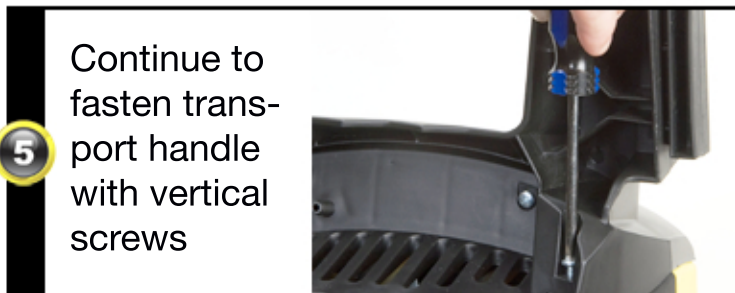

Picture Guide ▶ How to Assemble Kärcher K 3.68 M Pressure Washer

Somanuals.com. All Manuals S

Free Manuals Download Website

<http://myh66.com>

<http://usermanuals.us>

<http://www.somanuals.com>

<http://www.4manuals.cc>