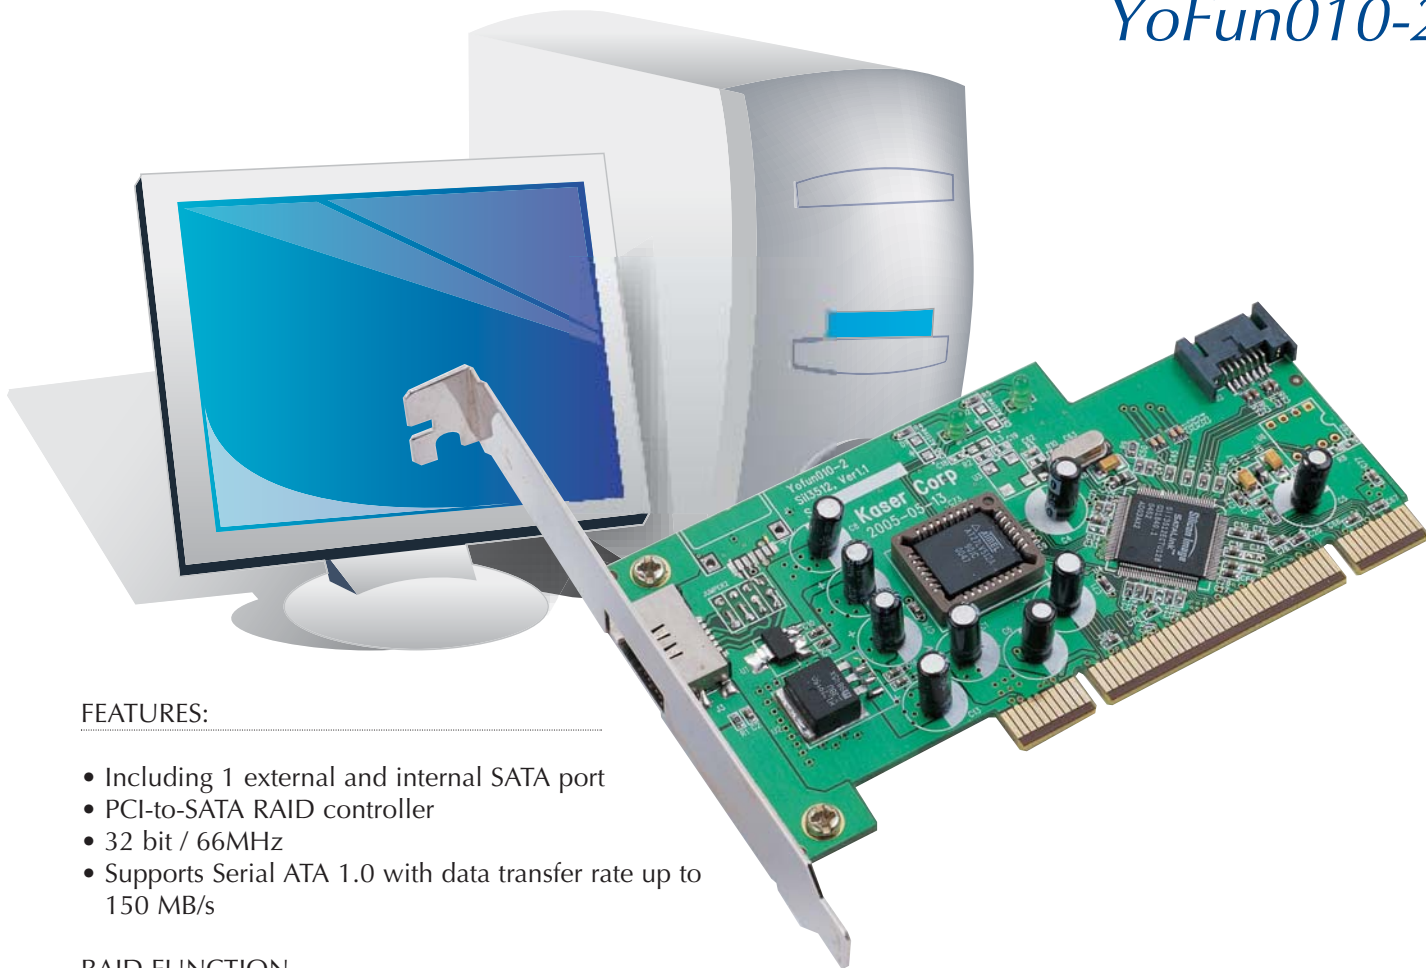

# 2 Port Serial ATA RAID Adapter

YoFun010-2

## FEATURES:

- Including 1 external and internal SATA port
- PCI-to-SATA RAID controller
- 32 bit / 66MHz
- Supports Serial ATA 1.0 with data transfer rate up to 150 MB/s

## RAID FUNCTION

- Supports RAID 0, 1
- Supports booting from RAID Volume

## SPECIFICATIONS

- Data I/O Mode: 64-bit PCI Bus Master
- Data transfer rate up to 533MB/s
- Connects up to 2 SATA hard drives
- Supports 2 SATA 7-pin connectors
- Supports firmware update
- Coexists with on-board SATA controller