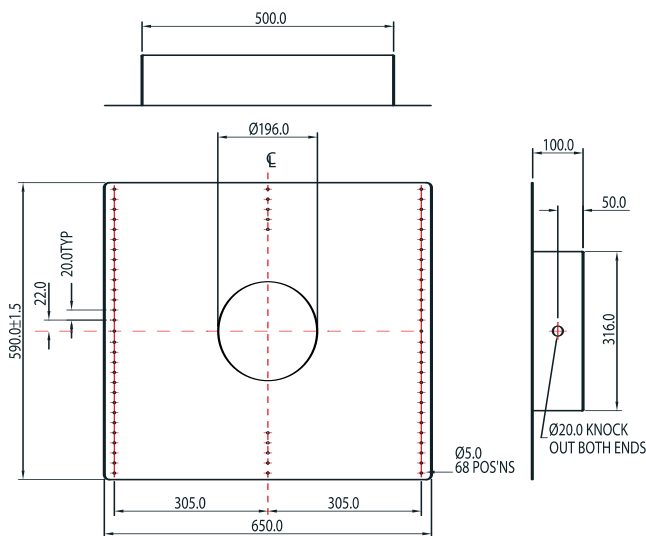

Ci160.2QR Enclosure