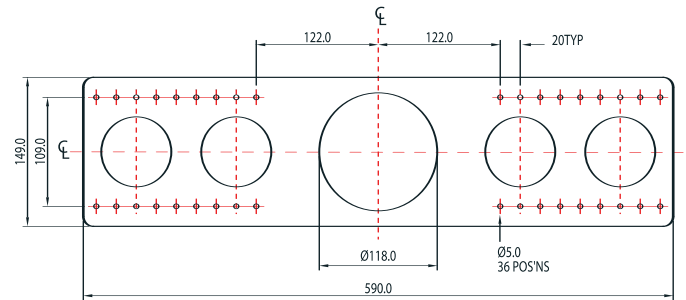

Ci100QR Rough-In frame