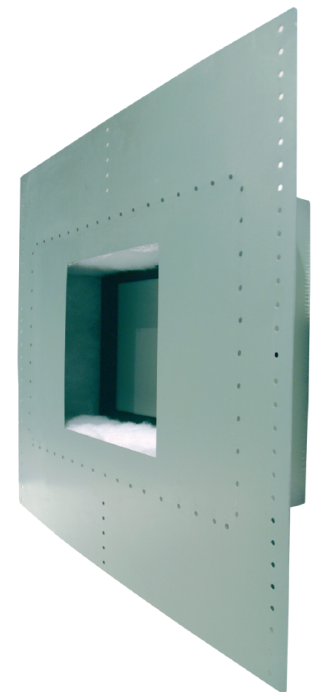

Ci Rear Enclosures

Information Sheet

Ci100QR Enclosure

Ci160.2QR Enclosure

Ci200.2QS Enclosure

The new range of purpose built and acoustically optimised rear enclosures are designed to provide consistent output from any KEF Ci Series loudspeakers wherever they are situated within the installation. Each has been specially created to complement the output

capabilities of the Ci Series in-wall/ceiling range, whether round or square. Easy to install at the first fix stage of room construction with variable mounting plate dimensions and fixings to suit any bespoke or standard joist beam configurations.

“Rough-in” frames are also available to speed up the installation of KEF Ci Series products into any single or multi-room system.

The new range of rear enclosures and rough-in frames, designed to make custom installations easier and acoustically perfect.