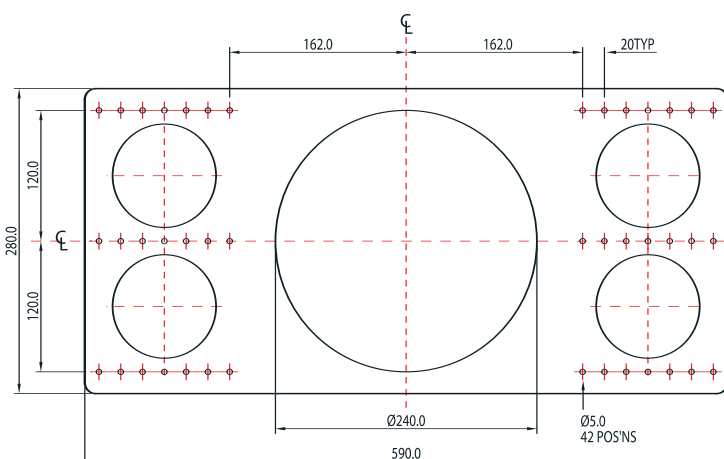

Ci Rough-In Frames

Information Sheet

Ci80QR Rough-In frame

Ci100QR Rough-In frame

Ci160.2FR Rough-In frame

Ci160.2FS Rough-In frame

Ci200.2QR Rough-In frame

Ci200.2QS Rough-In frame