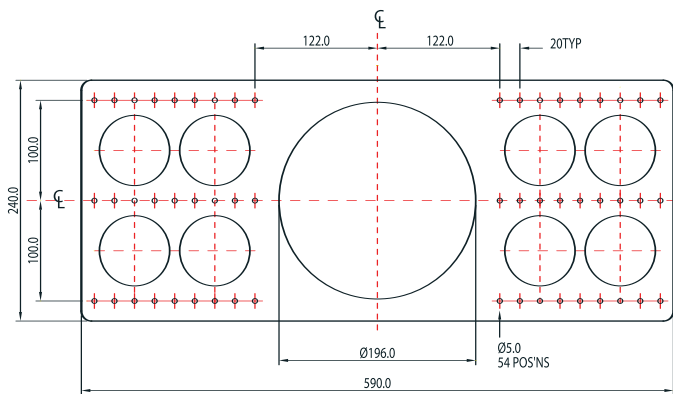

Ci Rough-In Frames

Information Sheet

Ci80QR Rough-In frame

Ci100QR Rough-In frame

Ci160.2FR Rough-In frame

Ci160.2FS Rough-In frame

Ci200.2QR Rough-In frame

Ci200.2QS Rough-In frame