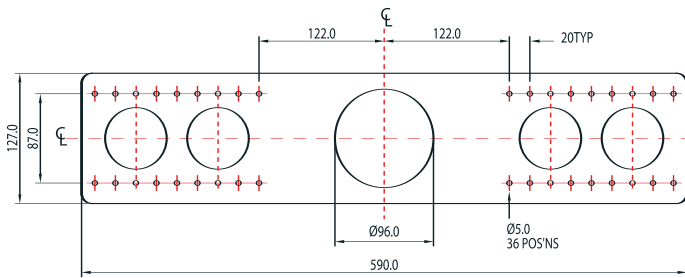

Ci Rough-In Frames

Information Sheet

Ci80QR Rough-In frame