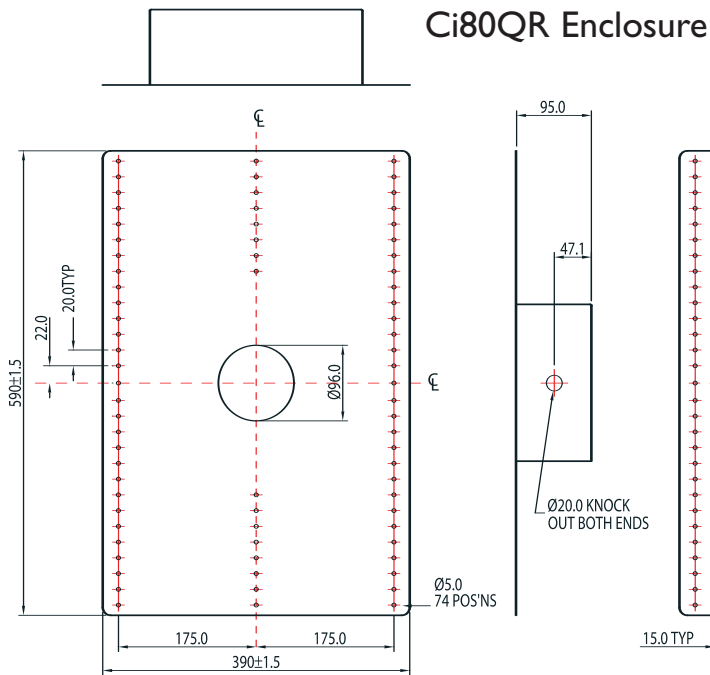

Ci Rear Enclosures

Information Sheet

Ci100QR Enclosure

Ci160.2QR Enclosure

Ci200.2QS Enclosure

The new range of purpose built and acoustically optimised rear enclosures are designed to provide consistent output from any KEF Ci Series loudspeakers wherever they are situated within the installation. Each has been specially created to complement the output

capabilities of the Ci Series in-wall/ceiling range, whether round or square. Easy to install at the first fix stage of room construction with variable mounting plate dimensions and fixings to suit any bespoke or standard joist beam configurations.