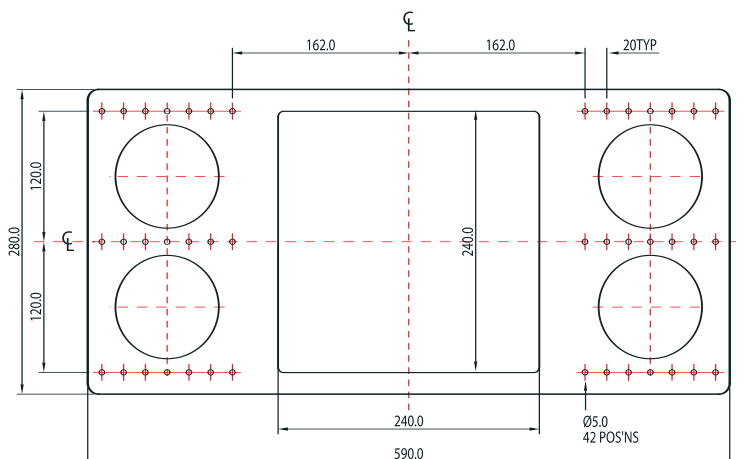

Ci Rough-In Frames

Information Sheet

Ci80QR Rough-In frame

Ci100QR Rough-In frame

Ci160.2FR Rough-In frame

Ci160.2FS Rough-In frame

Ci200.2QR Rough-In frame

Ci200.2QS Rough-In frame