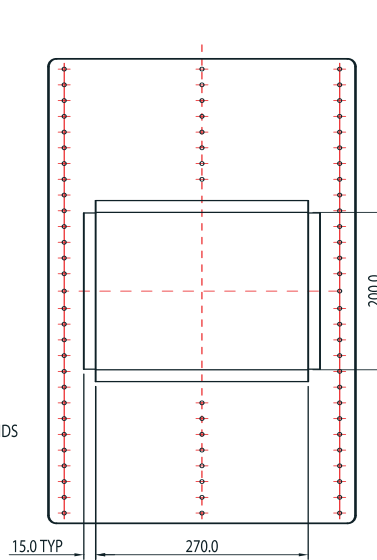

Ci Rear Enclosures

Information Sheet

Ci100QR Enclosure

The new range of purpose built and acoustically optimised rear enclosures are designed to provide consistent output from any KEF Ci Series loudspeakers wherever they are situated within the installation. Each has been specially created to complement the output

capabilities of the Ci Series in-wall/ceiling range, whether round or square. Easy to install at the first fix stage of room construction with variable mounting plate dimensions and fixings to suit any bespoke or standard joist beam configurations.

“Rough-in” frames are also available to speed up the installation of KEF Ci Series products into any single or multi-room system.

The new range of rear enclosures and rough-in frames, designed to make custom installations easier and acoustically perfect.

Ci series
custom installation speakers

KEF Audio (UK), Eccleston Road, Tovil, Maidstone, Kent, ME15 6QP U.K. Telephone: + 44 (0) 1622 672261. Fax: + 44 (0) 1622 750653

www.kef.com

KEF America, 10 Timber Lane, Marlboro, New Jersey, 07746 USA. Telephone: + 1 732 683 2356. Fax: + 1 732 683 2358

www.kefamerica.com

GP Acoustics GmbH, Heinrichstraße 51, D-44536 Lünen, Deutschland. Telephone: +49 (0) 231 9860-320. Fax: +49 (0) 231 9860-330.

www.kefaudio.de

Download from www.Softmanuals.com. All Manuals Search And Download.