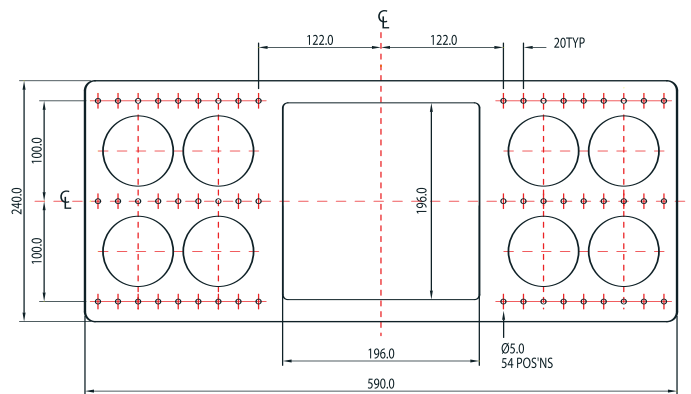

Ci160.2FS Rough-In frame