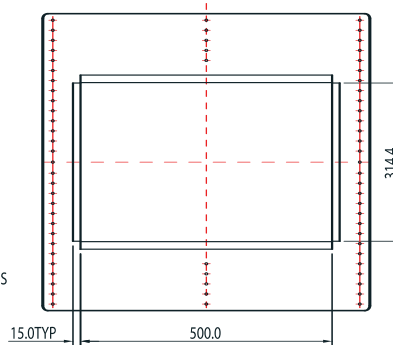

The new range of purpose built and acoustically optimised rear enclosures are designed to provide consistent output from any KEF Ci Series loudspeakers wherever they are situated within the installation. Each has been specially created to complement the output

capabilities of the Ci Series in-wall/ceiling range, whether round or square. Easy to install at the first fix stage of room construction with variable mounting plate dimensions and fixings to suit any bespoke or standard joist beam configurations.

“Rough-in” frames are also available to speed up the installation of KEF Ci Series products into any single or multi-room system.

The new range of rear enclosures and rough-in frames, designed to make custom installations easier and acoustically perfect.

Ci series
custom installation speakers

KEF Audio (UK), Eccleston Road, Tovil, Maidstone, Kent, ME15 6QP U.K. Telephone: + 44 (0) 1622 672261. Fax: + 44 (0) 1622 750653

www.kef.com

KEF America, 10 Timber Lane, Marlboro, New Jersey, 07746 USA. Telephone: + 1 732 683 2356. Fax: + 1 732 683 2358

www.kefamerica.com

GP Acoustics GmbH, Heinrichstraße 51, D-44536 Lünen, Deutschland. Telephone: +49 (0) 231 9860-320. Fax: +49 (0) 231 9860-330.

www.kefaudio.de

Download from www.Softmanuals.com. All Manuals Search And Download.