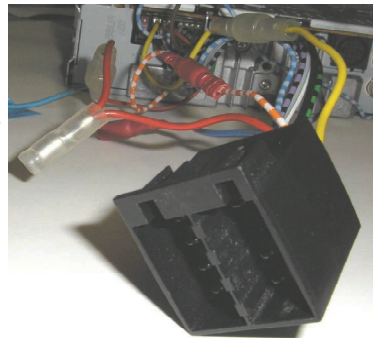

KENWOOD

Steering Wheel Remote Control Adaptor

CAW-DW1300

Chevrolet / Daewoo Nubira 04/2004 >

Chevrolet / Daewoo Lacetti 04/2004 >

Chevrolet / Daewoo Evanda 04/2004 >

Chevrolet / Daewoo Rezzo 04/2004 >

Check for latest updates on:
www.kenwood.eu

1

2

3

4

OR

5

Vehicle Function	Click
+	Vol +
-	Vol -
Seek +	Seek +
Mute	Mute
Source	Source

*Functions Given are a general guide, exact functionality may vary with Kenwood Model/Vehicle