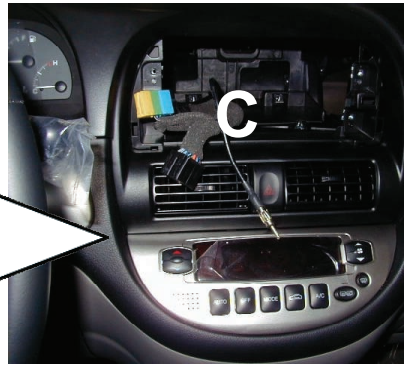

KENWOOD

Steering Wheel Remote Control Adaptor

CAW-DW1300

Chevrolet / Daewoo Nubira 04/2004 >

Chevrolet / Daewoo Lacetti 04/2004 >

Chevrolet / Daewoo Evanda 04/2004 >

Chevrolet / Daewoo Rezzo 04/2004 >

Check for latest updates on:
www.kenwood.eu

1

2

3

4

OR

5

Vehicle Function	Click
+	Vol +
-	Vol -
Seek +	Seek +
Mute	Mute
Source	Source

*Functions Given are a general guide, exact functionality may vary with Kenwood Model/Vehicle