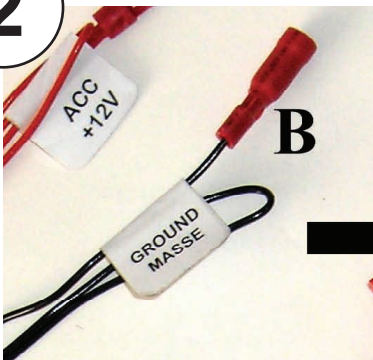

KENWOOD

Steering Wheel Remote Control Adaptor

CAW-DW1300

Chevrolet / Daewoo Nubira 04/2004 >

Chevrolet / Daewoo Lacetti 04/2004 >

Chevrolet / Daewoo Evanda 04/2004 >

Chevrolet / Daewoo Rezzo 04/2004 >

Check for latest updates on:
www.kenwood.eu

1

2

3

4

OR

5

Vehicle Function	Click
+	Vol +
-	Vol -
Seek +	Seek +
Mute	Mute
Source	Source

*Functions Given are a general guide, exact functionality may vary with Kenwood Model/Vehicle