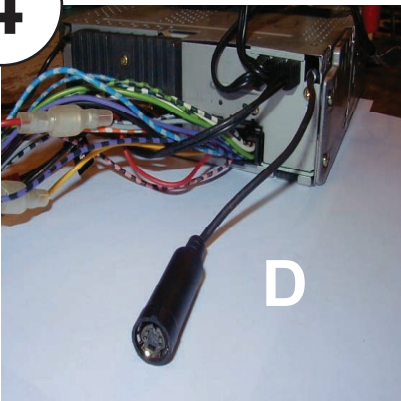

KENWOOD

Steering Wheel Remote Control Adaptor

CAW-DW1300

Chevrolet / Daewoo Nubira 04/2004 >

Chevrolet / Daewoo Lacetti 04/2004 >

Chevrolet / Daewoo Evanda 04/2004 >

Chevrolet / Daewoo Rezzo 04/2004 >

Check for latest updates on:
www.kenwood.eu

1

2

3

4

OR

5

Vehicle Function	Click
+	Vol +
-	Vol -
Seek +	Seek +
Mute	Mute
Source	Source

*Functions Given are a general guide, exact functionality may vary with Kenwood Model/Vehicle