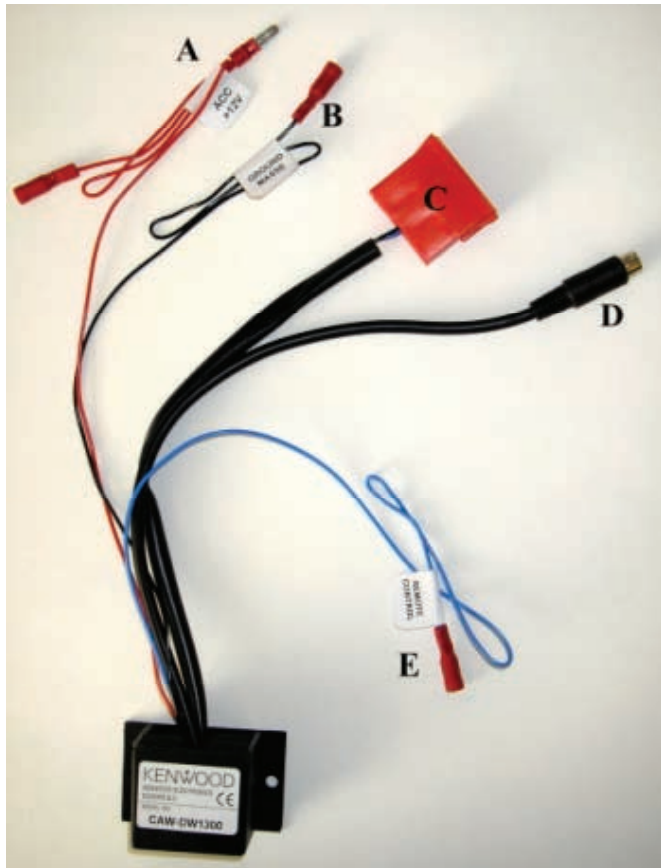

KENWOOD

Steering Wheel Remote Control Adaptor

CAW-DW1300

Chevrolet / Daewoo Nubira 04/2004 >

Chevrolet / Daewoo Lacetti 04/2004 >

Chevrolet / Daewoo Evanda 04/2004 >

Chevrolet / Daewoo Rezzo 04/2004 >

Check for latest updates on:
www.kenwood.eu

1

2

3

4

OR

5

Vehicle Function	Click
+	Vol +
-	Vol -
Seek +	Seek +
Mute	Mute
Source	Source

*Functions Given are a general guide, exact functionality may vary with Kenwood Model/Vehicle