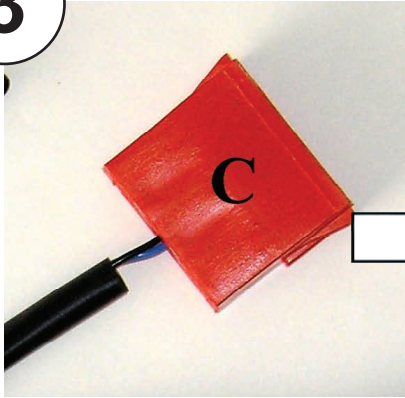

KENWOOD

Steering Wheel Remote Control Adaptor

CAW-DW1300

Chevrolet / Daewoo Nubira 04/2004 >

Chevrolet / Daewoo Lacetti 04/2004 >

Chevrolet / Daewoo Evanda 04/2004 >

Chevrolet / Daewoo Rezzo 04/2004 >

Check for latest updates on:
www.kenwood.eu

1

2

3

4

OR

5

Vehicle Function	Click
+	Vol +
-	Vol -
Seek +	Seek +
Mute	Mute
Source	Source

*Functions Given are a general guide, exact functionality may vary with Kenwood Model/Vehicle