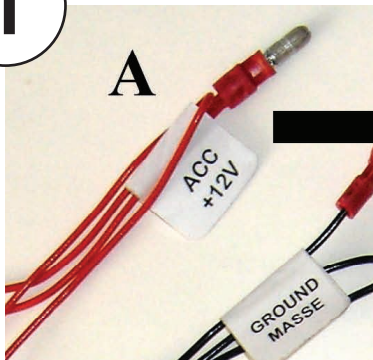

KENWOOD

Steering Wheel Remote Control Adaptor

CAW-DW1300

Chevrolet / Daewoo Nubira 04/2004 >

Chevrolet / Daewoo Lacetti 04/2004 >

Chevrolet / Daewoo Evanda 04/2004 >

Chevrolet / Daewoo Rezzo 04/2004 >

Check for latest updates on:
www.kenwood.eu

1

2

3

4

OR

5

Vehicle Function	Click
+	Vol +
-	Vol -
Seek +	Seek +
Mute	Mute
Source	Source

*Functions Given are a general guide, exact functionality may vary with Kenwood Model/Vehicle