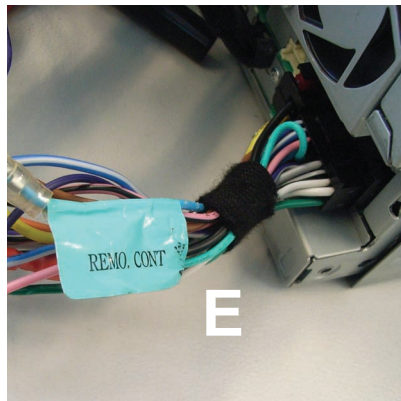

KENWOOD

Steering Wheel Remote Control Adaptor

CAW-DW1300

Chevrolet / Daewoo Nubira 04/2004 >

Chevrolet / Daewoo Lacetti 04/2004 >

Chevrolet / Daewoo Evanda 04/2004 >

Chevrolet / Daewoo Rezzo 04/2004 >

Check for latest updates on:
www.kenwood.eu

1

2

3

4

OR

5

Vehicle Function	Click
+	Vol +
-	Vol -
Seek +	Seek +
Mute	Mute
Source	Source

*Functions Given are a general guide, exact functionality may vary with Kenwood Model/Vehicle