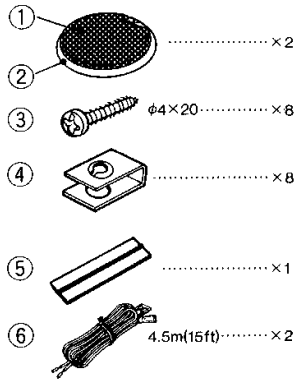

DOOR/REAR DECK SPEAKER

KFC-1365

SERVICE MANUAL

KENWOOD

©1996-1 PRINTED IN JAPAN
B51-6949-00 (MC) 1342

EXTERNAL VIEW

Unit: mm (inch)

PARTS INCLUDED

PARTS LIST

★ New parts
Parts without **Parts No.** are not supplied.
Les articles non mentionnés dans le **Parts No.** ne sont pas fournis.
Teile ohne **Parts No.** werden nicht geliefert.

Ref No.	New Parts	Parts No.	Description
①		F09-1127-08	Protector
②		B06-0977-08	Grille
③, ④		N99-1088-18	Screw set
⑤		J69-0111-08	Adhesive tape
⑥		E30-5283-08	Speaker cord
SP1	★	T15-0305-08	Speaker

SPECIFICATIONS

Speakers	
Woofer	130mm(5in) Water Resistant Cone Type 160g(5.5oz) Magnet
Tweeter	35mm(1-3/16in) Balanced Dome Type
Peak Power	80 Watts
Frequency Response	50Hz~20,000Hz
Sensitivity	91dB/W at 1m
Impedance	4 Ohms
Net Weight With Grille	1,120g(2.5lb)/Pair