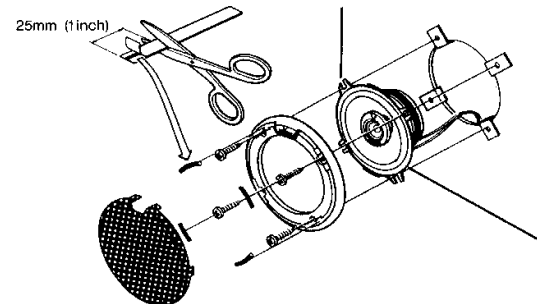

INSTALLATION