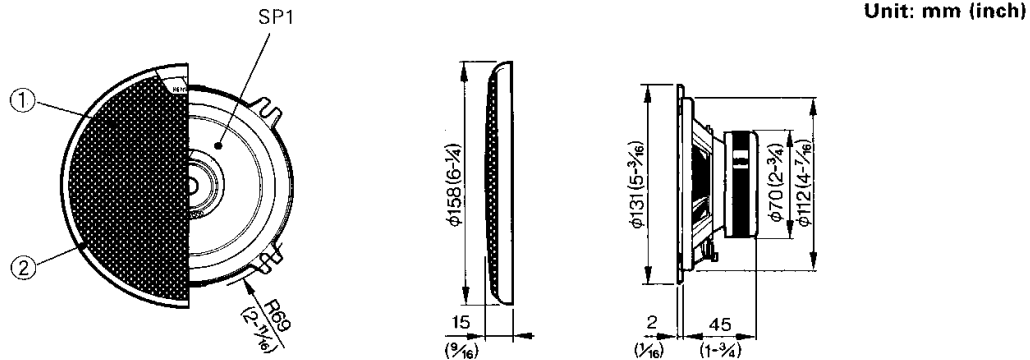

DOOR/REAR DECK SPEAKER

KFC-1365

SERVICE MANUAL

KENWOOD

©1996-1 PRINTED IN JAPAN
B51-6949-00 (MC) 1342

EXTERNAL VIEW