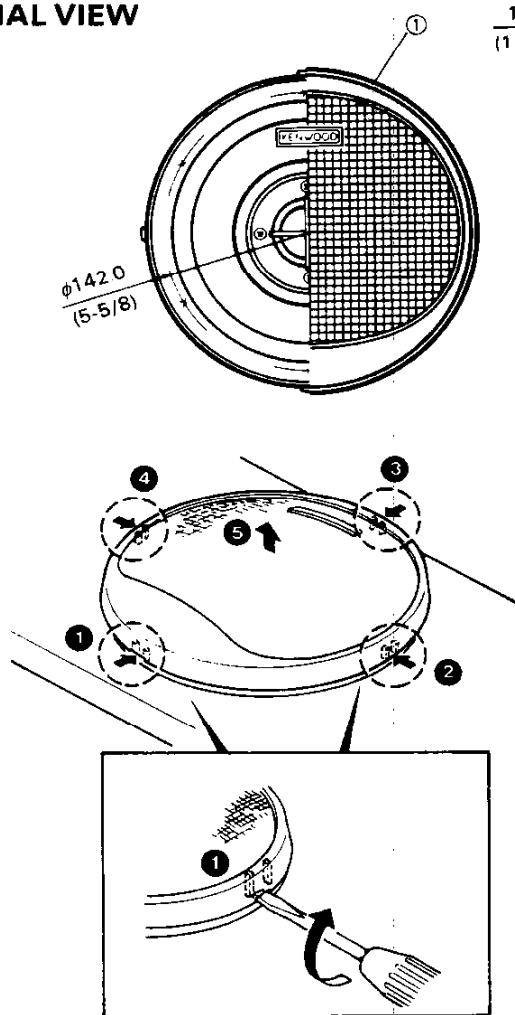

KFC-1691

SERVICE MANUAL

KENWOOD

© 1986-12 PRINTED IN JAPAN
B51-3105-00 (G) 2015

EXTERNAL VIEW

Unit: mm (inch)

To remove the front grille, pry out the cut off portions ① to ④ with a (-) screwdriver in turn as shown in the left figure.

PARTS LIST

* New Parts
Parts without Parts No. are not supplied.
Les articles non mentionnes dans le Parts No. ne sont pas fournis.
Teile ohne Parts No. werden nicht geliefert.

SPECIFICATIONS

Speakers

- Woofer..... 358g (12.6 oz) Magnet
16cm (6") Poly cone, Ribbon coil
- Tweeter..... 25mm (1") Titanium dome type
- Peak power..... 150 watts
- Sensitivity..... 88 dB/w at 1m
- Impedance..... 4 ohms
- Insulated cable..... 4.5m (14.7ft) 2 pcs
- Weight per speaker with grille..... 1.38kg (3 lbs 1 oz)

Ref.No.	New Parts	Parts No.	Description	Destination
①	*	B06-0254-08	FRONT GRILLE	E
①	*	B06-0255-08	FRONT GRILLE	T
	*	E30-1181-08	SPEAKER CORD SET	
	*	N99-1044-08	SCREW SET	
②	*	T15-0087-08	SPEAKER (DOME)	E
②	*	T15-0091-08	SPEAKER (DOME)	T