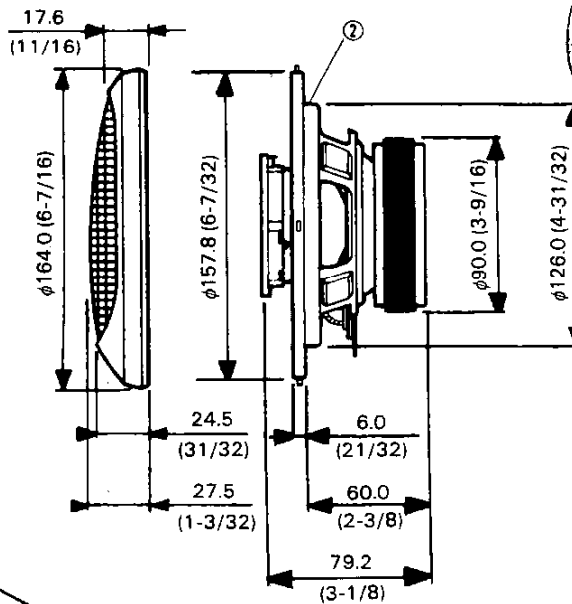

KFC-1691

SERVICE MANUAL

KENWOOD

© 1986-12 PRINTED IN JAPAN
B51-3105-00 (G) 2015

EXTERNAL VIEW

Unit: mm (inch)

To remove the front grille, pry out the cut off portions ① to ④ with a (-) screwdriver in turn as shown in the left figure.

PARTS LIST

* New Parts
Parts without Parts No. are not supplied.
Les articles non mentionnes dans le Parts No. ne sont pas fournis.
Teile ohne Parts No. werden nicht geliefert.

SPECIFICATIONS

Speakers

- Woofer..... 358g (12.6 oz) Magnet
16cm (6") Poly cone, Ribbon coil
- Tweeter..... 25mm (1") Titanium dome type
- Peak power..... 150 watts
- Sensitivity..... 88 dB/w at 1m
- Impedance..... 4 ohms
- Insulated cable..... 4.5m (14.7ft) 2 pcs
- Weight per speaker with grille..... 1.38kg (3 lbs 1 oz)

Ref.No.	New Parts	Parts No.	Description	Destination
①	*	B06-0254-08	FRONT GRILLE	E
①	*	B06-0255-08	FRONT GRILLE	T
	*	E30-1181-08	SPEAKER CORD SET	
	*	N99-1044-08	SCREW SET	
②	*	T15-0087-08	SPEAKER (DOME)	E
②	*	T15-0091-08	SPEAKER (DOME)	T