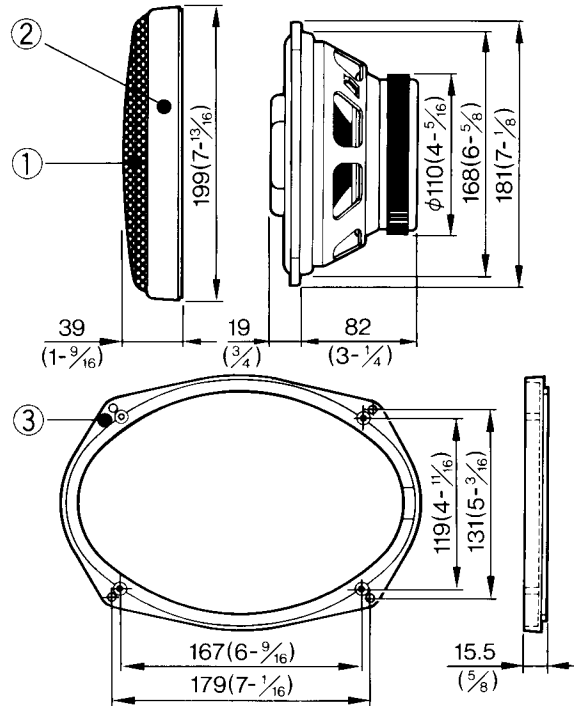

### EXTERNAL VIEW

Unit : mm (inch)

### SPECIFICATIONS

Speakers	
Woofer	181 × 252mm (7 × 10in) Injection P.P. Cone Type 510g (18oz) Magnet
Midrange	70mm (2- <sup>3</sup> / <sub>4</sub> in) Water Resistant Cone Type
Tweeter	25mm (1in) P.P.T.A. Balanced Dome Type
Peak Power	200Watts
Frequency Response	25Hz ~ 30,000Hz
Sensitivity	93dB/W at 1m
Impedance	4 Ohms
Net Weight With Grille	4,330g (9.5lb)/Pair