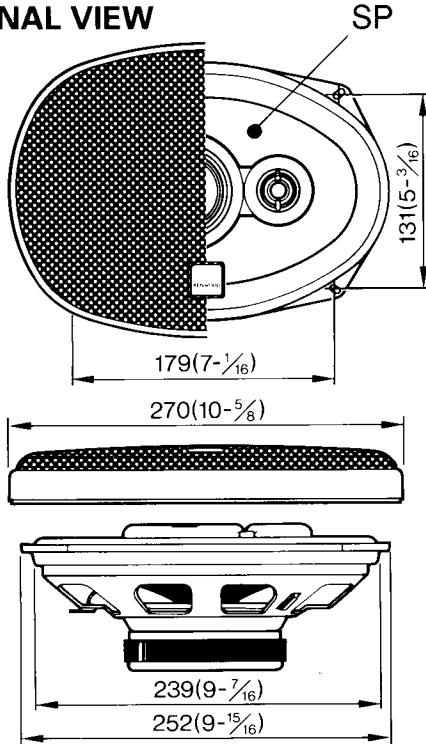

### EXTERNAL VIEW

Unit : mm (inch)

### SPECIFICATIONS

Speakers	
Woofer	181 × 252mm (7 × 10in) Injection P.P. Cone Type 510g (18oz) Magnet
Midrange	70mm (2- <sup>3</sup> / <sub>4</sub> in) Water Resistant Cone Type
Tweeter	25mm (1in) P.P.T.A. Balanced Dome Type
Peak Power	200Watts
Frequency Response	25Hz ~ 30,000Hz
Sensitivity	93dB/W at 1m
Impedance	4 Ohms
Net Weight With Grille	4,330g (9.5lb)/Pair