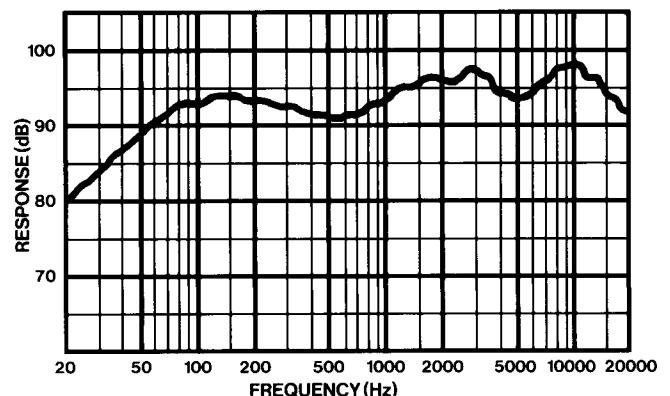

FREQUENCY RESPONSE