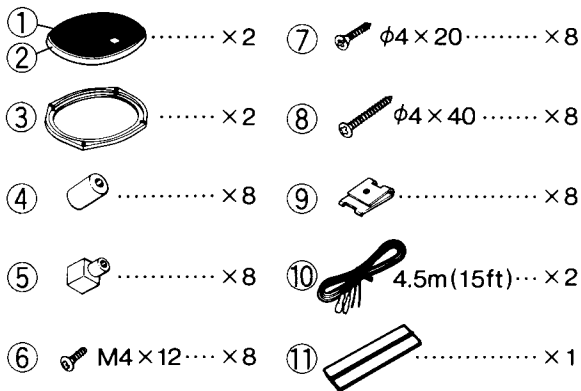

PARTS INCLUDED