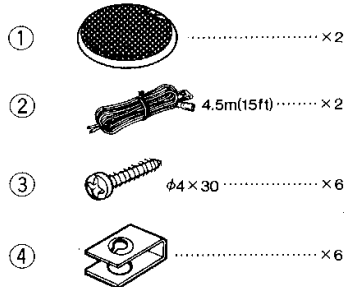

DOOR/REAR DECK SPEAKER

KFC-HQR16

SERVICE MANUAL

KENWOOD

©1996-1 PRINTED IN JAPAN
B51-6957-00 (MC) 1342

EXTERNAL VIEW

UNIT: mm (inch)

PARTS INCLUDED

PARTS LIST

★ New Parts

Parts without Parts No. are not supplied.

Les articles non mentionnés dans le Parts No. ne sont pas fournis.

Teile ohne Parts No. werden nicht geliefert.

Ref No.	New Parts	Parts No.	Description
①	★	B06-0985-08	Grille assy
②	★	E30-5292-08	Speaker cord
③, ④	★	N99-1086-18	Screw set
SP	★	T15-0301-08	Speaker

SPECIFICATIONS

Speakers	
Woofer	158mm (6in) Injection P.P. Cone Type
Midrange	33g × 2 (1.16oz × 2) Neodymium Magnet
Tweeter	40mm (1-9/16in) P.P.T.A. Balanced Dome Type
Tweeter	25mm (1in) P.P.T.A. Balanced Dome Type
Peak Power	150 Watts
Frequency Response	35Hz ~ 30,000Hz
Sensitivity	92dB/W at 1m
Impedance	4 Ohms
Net Weight With Grille	980g (2.2lb)/Pair