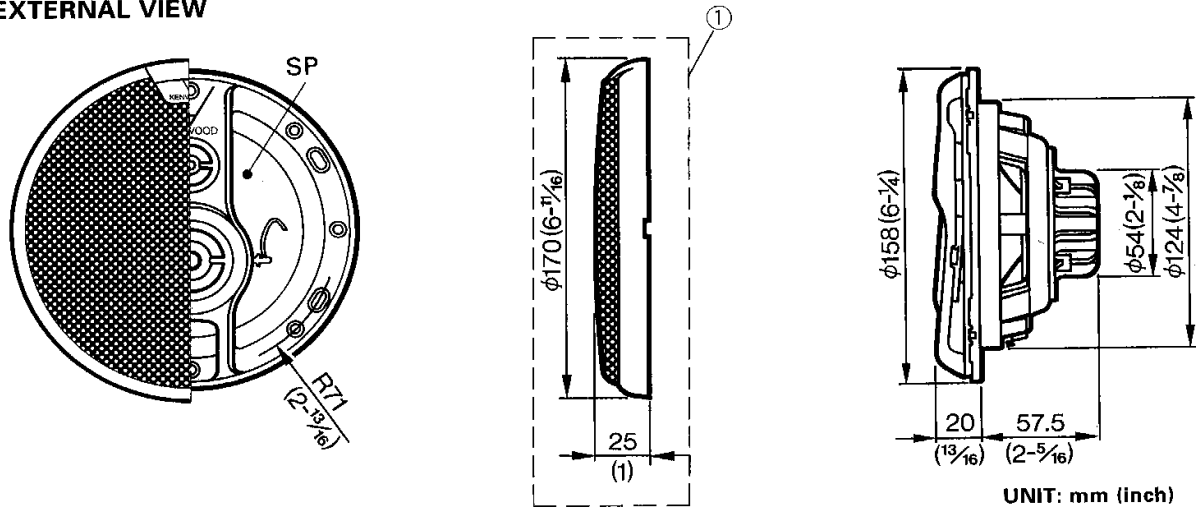

DOOR/REAR DECK SPEAKER

KFC-HQR16

SERVICE MANUAL

KENWOOD

©1996-1 PRINTED IN JAPAN
B51-6957-00 (MC) 1342

EXTERNAL VIEW

UNIT: mm (inch)

PARTS INCLUDED

SPECIFICATIONS

Speakers	
Woofer	158mm (6in) Injection P.P. Cone Type
Midrange	33g × 2 (1.16oz × 2) Neodymium Magnet
Tweeter	40mm (1-9/16in) P.P.T.A. Balanced Dome Type
Tweeter	25mm (1in) P.P.T.A. Balanced Dome Type
Peak Power	150 Watts
Frequency Response	35Hz ~ 30,000Hz
Sensitivity	92dB/W at 1m
Impedance	4 Ohms
Net Weight With Grille	980g (2.2lb)/Pair